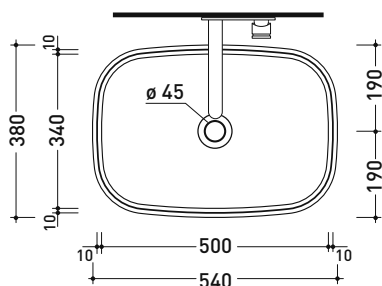

Package dim. cm | Weight 49 kg | Pz. Pallet n° -

UNI EN 14688 - CL00 Dop-No14688

design ALESSIO PINTO

2019

FG52P MonoFlag

Wall column-basin 54 cm

(floor fixing kit art. 9005 included)

• without overflow • without tap ledge

Complements: **Line wall-taps basin:** ONE - NOKÉ - SI - STIL
Line accessories: TWO - HOOP - FOLD

Technical accessories: **Chrome siphon (SIFL/CR)**
Stop & Go drain (PLSG)
Ceramic Stop&Go drain (PLCE)
CHROME waste with automatic integrated overflow (PLTPCR)
Waste with automatic integrated overflow and CERAMIC cover (PLTPCE)

Package dim. cm | Weight 49 kg | Pz. Pallet n° -

CE UNI EN 14688 - CL00 Dop-No14688

vista zenitale / zenital view

vista frontale / frontal view

sezione longitudinale / section

sizes in mm

Please consider a 2% tolerance on indicated measurements