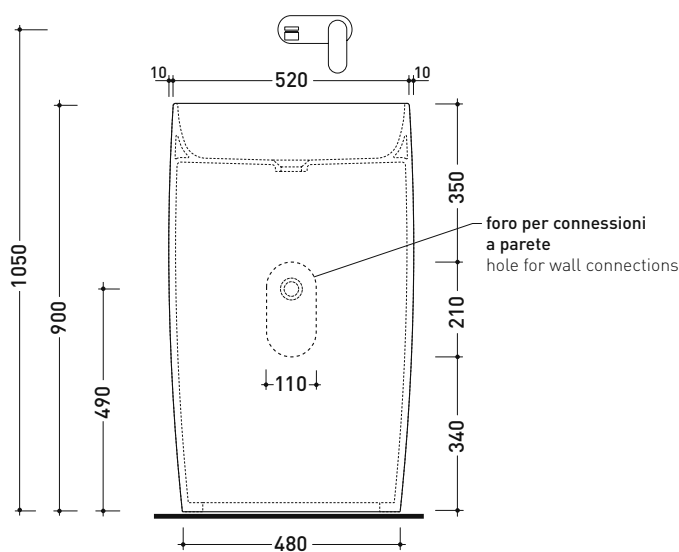

Package dim. cm | Weight 49 kg | Pz. Pallet n° -

UNI EN 14688 - CL00 Dop-No14688

design ALESSIO PINTO

2019

FG52P MonoFlag

Wall column-basin 54 cm

(floor fixing kit art. 9005 included)

• without overflow • without tap ledge

Complements: **Line wall-taps basin:** ONE - NOKÉ - SI - STIL
Line accessories: TWO - HOOP - FOLD

Technical accessories: **Chrome siphon (SIFL/CR)**
Stop & Go drain (PLSG)
Ceramic Stop&Go drain (PLCE)
CHROME waste with automatic integrated overflow (PLTPCR)
Waste with automatic integrated overflow and CERAMIC cover (PLTPCE)

Package dim. cm | Weight 49 kg | Pz. Pallet n° -

CE UNI EN 14688 - CL00 Dop-No14688

vista zenitale / zenital view

vista frontale / frontal view

sezione longitudinale / section

sizes in mm

Please consider a 2% tolerance on indicated measurements