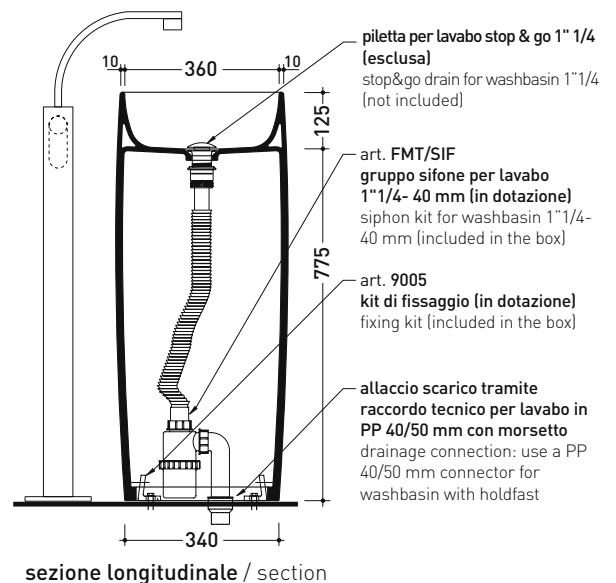

FG52C MonoFlag

Standing column-basin 54 cm

(floor fixing kit art. 9005 and siphon art. FMT/SIF included)

• without overflow • without tap ledge

Complements: **Line taps basin free-standing: ONE - FOLD - STIL**
Line accessories: TWO - HOOP - FOLD

Technical accessories: **Stop & Go drain (PLSG)**
Ceramic Stop&Go drain (PLCE)
CHROME waste with automatic integrated overflow (PLTPCR)
Waste with automatic integrated overflow and CERAMIC cover (PLTPCE)

Package dim. cm | Weight 49 kg | Pz. Pallet n° -

UNI EN 14688 - CL00 Dop-No14688

design ALESSIO PINTO

2019

FG52P MonoFlag

Wall column-basin 54 cm

(floor fixing kit art. 9005 included)

• without overflow • without tap ledge

Package dim. cm | Weight 49 kg | Pz. Pallet n° -

CE UNI EN 14688 - CL00 Dop-No14688

vista zenitale / zenital view

vista frontale / frontal view

sezione longitudinale / section

sizes in mm

Please consider a 2% tolerance on indicated measurements