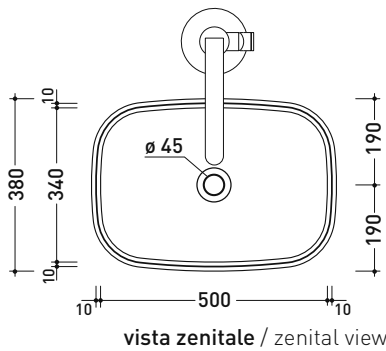

FG52C MonoFlag

Standing column-basin 54 cm

(floor fixing kit art. 9005 and siphon art. FMT/SIF included)

• without overflow • without tap ledge

Complements: **Line taps basin free-standing: ONE - FOLD - STIL**
Line accessories: TWO - HOOP - FOLD

Package dim. cm | Weight 49 kg | Pz. Pallet n° -

UNI EN 14688 - CL00 Dop-No14688

design ALESSIO PINTO

2019

FG52P MonoFlag

Wall column-basin 54 cm

(floor fixing kit art. 9005 included)

• without overflow • without tap ledge

Package dim. cm | Weight 49 kg | Pz. Pallet n° -

CE UNI EN 14688 - CL00 Dop-No14688

vista zenitale / zenital view

vista frontale / frontal view

sezione longitudinale / section

sizes in mm

Please consider a 2% tolerance on indicated measurements