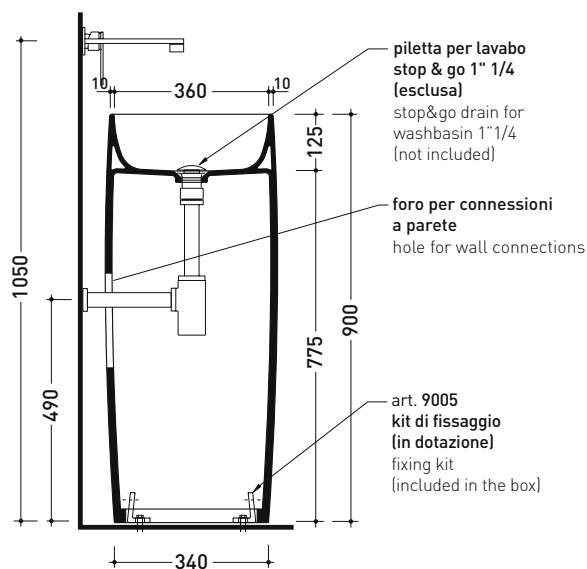

FG52C MonoFlag

Standing column-basin 54 cm

(floor fixing kit art. 9005 and siphon art. FMT/SIF included)

• without overflow • without tap ledge

Complements: **Line taps basin free-standing: ONE - FOLD - STIL**
Line accessories: TWO - HOOP - FOLD

Package dim. cm | Weight 49 kg | Pz. Pallet n° -

UNI EN 14688 - CL00 Dop-No14688

design ALESSIO PINTO

2019

FG52P MonoFlag

Wall column-basin 54 cm

(floor fixing kit art. 9005 included)

• without overflow • without tap ledge

Complements: **Line wall-taps basin:** ONE - NOKÉ - SI - STIL
Line accessories: TWO - HOOP - FOLD

Technical accessories: **Chrome siphon (SIFL/CR)**
Stop & Go drain (PLSG)
Ceramic Stop&Go drain (PLCE)
CHROME waste with automatic integrated overflow (PLTPCR)
Waste with automatic integrated overflow and CERAMIC cover (PLTPCE)

Package dim. cm | Weight 49 kg | Pz. Pallet n° -

CE UNI EN 14688 - CL00 Dop-No14688

vista zenitale / zenital view

vista frontale / frontal view

sezione longitudinale / section

sizes in mm

Please consider a 2% tolerance on indicated measurements