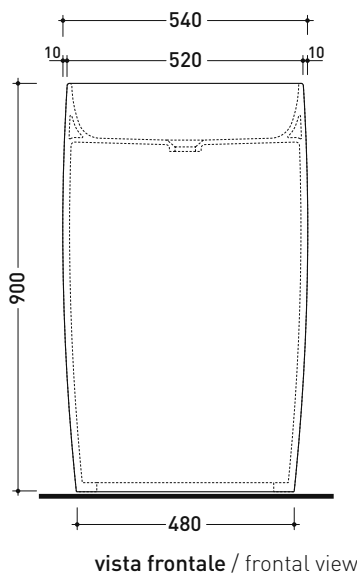

FG52C MonoFlag

Standing column-basin 54 cm

(floor fixing kit art. 9005 and siphon art. FMT/SIF included)

• without overflow • without tap ledge

Complements: **Line taps basin free-standing: ONE - FOLD - STIL**
Line accessories: TWO - HOOP - FOLD

Package dim. cm | Weight 49 kg | Pz. Pallet n° -

UNI EN 14688 - CL00 Dop-No14688

design ALESSIO PINTO

2019

FG52P MonoFlag

Wall column-basin 54 cm

(floor fixing kit art. 9005 included)

• without overflow • without tap ledge

Package dim. cm | Weight 49 kg | Pz. Pallet n° -

CE UNI EN 14688 - CL00 Dop-No14688

vista zenitale / zenital view

vista frontale / frontal view

sezione longitudinale / section

sizes in mm

Please consider a 2% tolerance on indicated measurements