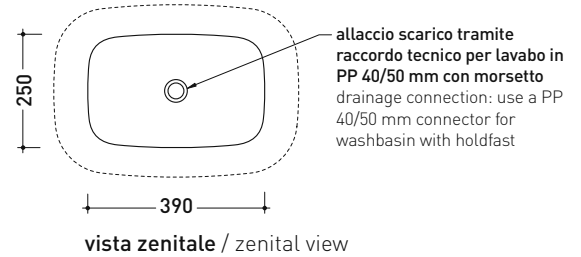

FG52C MonoFlag

Standing column-basin 54 cm

(floor fixing kit art. 9005 and siphon art. FMT/SIF included)

• without overflow • without tap ledge

Complements: **Line taps basin free-standing: ONE - FOLD - STIL**
Line accessories: TWO - HOOP - FOLD

Technical accessories: **Stop & Go drain (PLSG)**
Ceramic Stop&Go drain (PLCE)
CHROME waste with automatic integrated overflow (PLTPCR)
Waste with automatic integrated overflow and CERAMIC cover (PLTPCE)

Package dim. cm | Weight 49 kg | Pz. Pallet n° -

UNI EN 14688 - CL00 Dop-No14688

design ALESSIO PINTO

2019

FG52P MonoFlag

Wall column-basin 54 cm

(floor fixing kit art. 9005 included)

• without overflow • without tap ledge

Package dim. cm | Weight 49 kg | Pz. Pallet n° -

CE UNI EN 14688 - CL00 Dop-No14688

vista zenitale / zenital view

vista frontale / frontal view

sezione longitudinale / section

sizes in mm

Please consider a 2% tolerance on indicated measurements