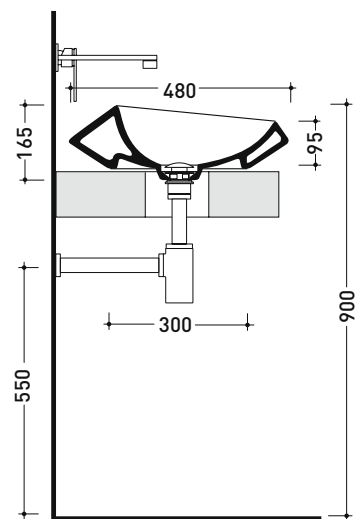

SP48A

Round countertop basin 48 cm

• without overflow • without tap ledge

Complements: FORTY6 shelf (F6FNT)
 CUBIKA wall hung vanity units depth 50 cm
 DENVER furniture (DV103M)
 Line taps basin: ONE - NOKÉ - SI - FOLD - X1 - STIL
 Line accessories: TWO - HOOP - FOLD

Package dim.

Weight 10 kg

Pz. Pallet n° 12

CE UNI EN 14688 - CL00 Dop-No14688

vista zenitale / zenital view

vista zenitale / zenital view

vista frontale / frontal view

sezione longitudinale / section

SP58A

Oval countertop basin 58 cm

• without overflow • without tap ledge

Complements: FORTY6 shelf (F6FNT)
 CUBIKA wall hung vanity units depth 50 cm
 DENVER furniture (DV103M)
 Line taps basin: ONE - NOKÉ - SI - FOLD - X1 - STIL
 Line accessories: TWO - HOOP - FOLD

vista frontale / frontal view

sezione longitudinale / section

sizes in mm

Please consider a 2% tolerance on indicated measurements

SP48D

Round countertop basin 48 cm with relief

• without overflow • without tap ledge