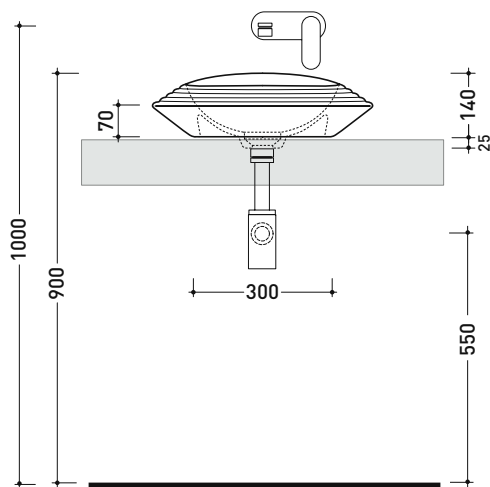

vista frontale / frontal view

sezione longitudinale / section

sizes in mm

Please consider a 2% tolerance on indicated measurements

SP48D

Round countertop basin 48 cm with relief

• without overflow • without tap ledge

Package dim.

Weight 10 kg

Pz. Pallet n° 12

CE UNI EN 14688 - CL00 Dop-No14688

vista zenitale / zenital view

vista zenitale / zenital view

vista frontale / frontal view

sezione longitudinale / section

SP58D

Oval countertop basin 58 cm with relief

• without overflow • without tap ledge

Complements: FORTY6 shelf (F6FNT)
 CUBIKA wall hung vanity units depth 50 cm
 DENVER furniture (DV103M)
 Line taps basin: ONE - NOKÉ - SI - FOLD - X1 - STIL
 Line accessories: TWO - HOOP - FOLD