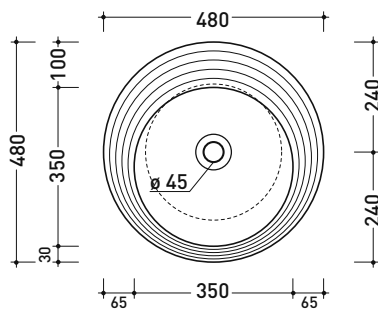

vista frontale / frontal view

sezione longitudinale / section

sizes in mm

Please consider a 2% tolerance on indicated measurements

SP48D

Round countertop basin 48 cm with relief

• without overflow • without tap ledge

Package dim.

Weight 10 kg

Pz. Pallet n° 12

CE UNI EN 14688 - CL00 Dop-No14688

vista zenitale / zenital view

vista zenitale / zenital view

vista frontale / frontal view

sezione longitudinale / section

SP58D

Oval countertop basin 58 cm with relief

• without overflow • without tap ledge

Complements: FORTY6 shelf (F6FNT)
 CUBIKA wall hung vanity units depth 50 cm
 DENVER furniture (DV103M)
 Line taps basin: ONE - NOKÉ - SI - FOLD - X1 - STIL
 Line accessories: TWO - HOOP - FOLD