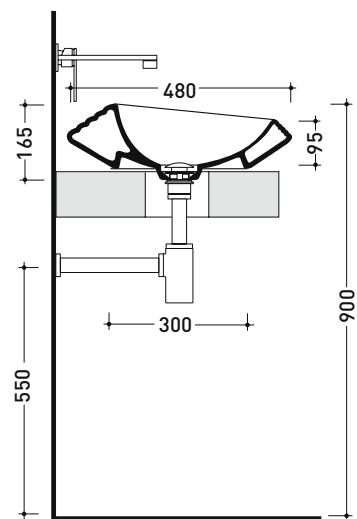

vista frontale / frontal view

sezione longitudinale / section

sizes in mm

Please consider a 2% tolerance on indicated measurements

SP48D

Round countertop basin 48 cm with relief

• without overflow • without tap ledge

Package dim.

Weight 10 kg

Pz. Pallet n° 12

CE UNI EN 14688 - CL00 Dop-No14688

vista zenitale / zenital view

vista zenitale / zenital view

vista frontale / frontal view

sezione longitudinale / section

SP58D

Oval countertop basin 58 cm with relief

• without overflow • without tap ledge

Complements: FORTY6 shelf (F6FNT)
 CUBIKA wall hung vanity units depth 50 cm
 DENVER furniture (DV103M)
 Line taps basin: ONE - NOKÉ - SI - FOLD - X1 - STIL
 Line accessories: TWO - HOOP - FOLD

Package dim. | Weight 11,5 kg | Pz. Pallet n° 12

UNI EN 14688 - CL00 Dop-No14688

vista zenitale / zenital view

foro consigliato sul piano Ø140
 suggested hole on the top Ø140

vista zenitale / zenital view