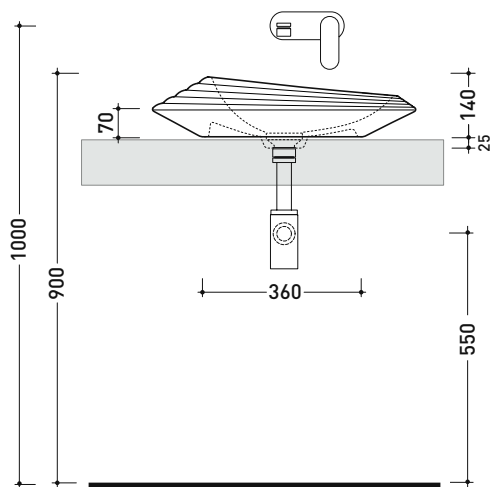

SP58D

Oval countertop basin 58 cm with relief

• without overflow • without tap ledge

Complements: FORTY6 shelf (F6FNT)
 CUBIKA wall hung vanity units depth 50 cm
 DENVER furniture (DV103M)
 Line taps basin: ONE - NOKÉ - SI - FOLD - X1 - STIL
 Line accessories: TWO - HOOP - FOLD

Package dim. | Weight 11,5 kg | Pz. Pallet n° 12

UNI EN 14688 - CL00 Dop-No14688

vista zenitale / zenital view

foro consigliato sul piano Ø140
 suggested hole on the top Ø140

vista zenitale / zenital view