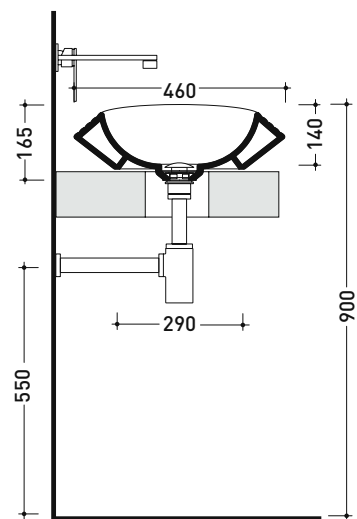

vista zenitale / zenital view

sezione longitudinale / section