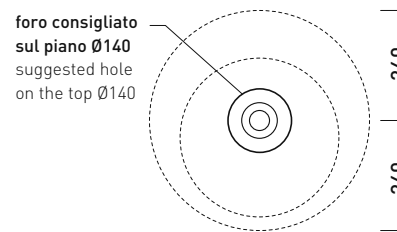

SP48A

Round countertop basin 48 cm

• without overflow • without tap ledge

Complements: FORTY6 shelf (F6FNT)
 CUBIKA wall hung vanity units depth 50 cm
 DENVER furniture (DV103M)
 Line taps basin: ONE - NOKÉ - SI - FOLD - X1 - STIL
 Line accessories: TWO - HOOP - FOLD

Package dim.

Weight 10 kg

Pz. Pallet n° 12

CE UNI EN 14688 - CL00 Dop-No14688

vista zenitale / zenital view

vista zenitale / zenital view

vista frontale / frontal view

sezione longitudinale / section

SP58A

Oval countertop basin 58 cm

• without overflow • without tap ledge

Complements: FORTY6 shelf (F6FNT)
 CUBIKA wall hung vanity units depth 50 cm
 DENVER furniture (DV103M)
 Line taps basin: ONE - NOKÉ - SI - FOLD - X1 - STIL
 Line accessories: TWO - HOOP - FOLD