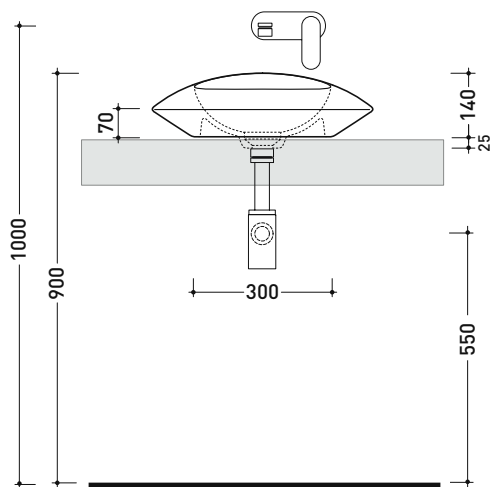

SP48A

Round countertop basin 48 cm

• without overflow • without tap ledge

Complements: FORTY6 shelf (F6FNT)
 CUBIKA wall hung vanity units depth 50 cm
 DENVER furniture (DV103M)
 Line taps basin: ONE - NOKÉ - SI - FOLD - X1 - STIL
 Line accessories: TWO - HOOP - FOLD

Package dim.

Weight 10 kg

Pz. Pallet n° 12

CE UNI EN 14688 - CL00 Dop-No14688

vista zenitale / zenital view

vista zenitale / zenital view

vista frontale / frontal view

sezione longitudinale / section

SP58A

Oval countertop basin 58 cm

• without overflow • without tap ledge

Complements: FORTY6 shelf (F6FNT)
 CUBIKA wall hung vanity units depth 50 cm
 DENVER furniture (DV103M)
 Line taps basin: ONE - NOKÉ - SI - FOLD - X1 - STIL
 Line accessories: TWO - HOOP - FOLD

vista frontale / frontal view

sezione longitudinale / section

sizes in mm

Please consider a 2% tolerance on indicated measurements

SP48D

Round countertop basin 48 cm with relief

• without overflow • without tap ledge