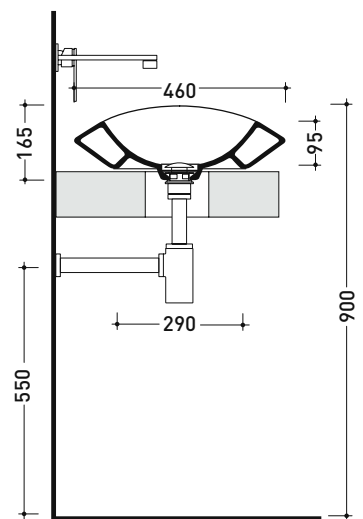

SP58A

Oval countertop basin 58 cm

• without overflow • without tap ledge

Complements: FORTY6 shelf (F6FNT)
 CUBIKA wall hung vanity units depth 50 cm
 DENVER furniture (DV103M)
 Line taps basin: ONE - NOKÉ - SI - FOLD - X1 - STIL
 Line accessories: TWO - HOOP - FOLD

Package dim.

Weight 11,5 kg

Pz. Pallet n° 12

UNI EN 14688 - CL00

Dop-No14688

vista zenitale / zenital view

foro consigliato
 sul piano Ø140
 suggested hole
 on the top Ø140

vista zenitale / zenital view

vista frontale / frontal view

sezione longitudinale / section

sizes in mm

Please consider a 2% tolerance on indicated measurements

SP48D

Round countertop basin 48 cm with relief

• without overflow • without tap ledge

Package dim. | Weight 11,5 kg | Pz. Pallet n° 12

UNI EN 14688 - CL00 Dop-No14688

vista zenitale / zenital view

foro consigliato sul piano Ø140
 suggested hole on the top Ø140

vista zenitale / zenital view