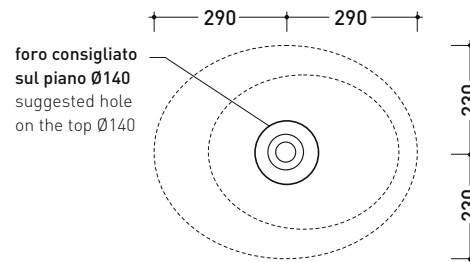

SP58A

Oval countertop basin 58 cm

• without overflow • without tap ledge

Complements: FORTY6 shelf (F6FNT)
 CUBIKA wall hung vanity units depth 50 cm
 DENVER furniture (DV103M)
 Line taps basin: ONE - NOKÉ - SI - FOLD - X1 - STIL
 Line accessories: TWO - HOOP - FOLD

Package dim.

Weight 11,5 kg

Pz. Pallet n° 12

UNI EN 14688 - CL00

Dop-No14688

vista zenitale / zenital view

foro consigliato
 sul piano Ø140
 suggested hole
 on the top Ø140

vista zenitale / zenital view

vista frontale / frontal view

sezione longitudinale / section

sizes in mm

Please consider a 2% tolerance on indicated measurements

SP48D

Round countertop basin 48 cm with relief

• without overflow • without tap ledge