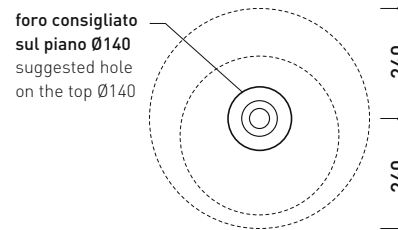

Package dim.

Weight 10 kg

Pz. Pallet n° 12

CE UNI EN 14688 - CL00 Dop-No14688

vista zenitale / zenital view

vista zenitale / zenital view

vista frontale / frontal view

sezione longitudinale / section

SP58D

Oval countertop basin 58 cm with relief

• without overflow • without tap ledge

Complements: FORTY6 shelf (F6FNT)
 CUBIKA wall hung vanity units depth 50 cm
 DENVER furniture (DV103M)
 Line taps basin: ONE - NOKÉ - SI - FOLD - X1 - STIL
 Line accessories: TWO - HOOP - FOLD