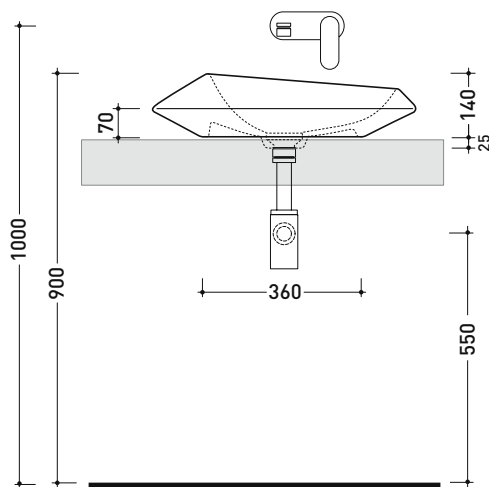

SP58A

Oval countertop basin 58 cm

• without overflow • without tap ledge

Complements: FORTY6 shelf (F6FNT)
 CUBIKA wall hung vanity units depth 50 cm
 DENVER furniture (DV103M)
 Line taps basin: ONE - NOKÉ - SI - FOLD - X1 - STIL
 Line accessories: TWO - HOOP - FOLD

Package dim.

Weight 11,5 kg

Pz. Pallet n° 12

UNI EN 14688 - CL00

Dop-No14688

vista zenitale / zenital view

foro consigliato
 sul piano Ø140
 suggested hole
 on the top Ø140

vista zenitale / zenital view

vista frontale / frontal view

sezione longitudinale / section

sizes in mm

Please consider a 2% tolerance on indicated measurements

SP48D

Round countertop basin 48 cm with relief

• without overflow • without tap ledge