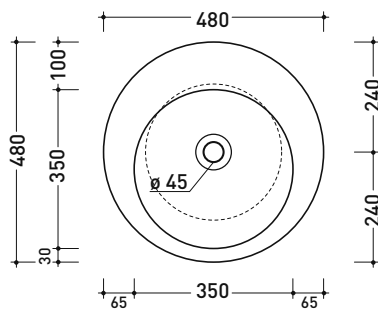

SP48A

Round countertop basin 48 cm

• without overflow • without tap ledge

Complements: FORTY6 shelf (F6FNT)
 CUBIKA wall hung vanity units depth 50 cm
 DENVER furniture (DV103M)
 Line taps basin: ONE - NOKÉ - SI - FOLD - X1 - STIL
 Line accessories: TWO - HOOP - FOLD

Package dim.

Weight 10 kg

Pz. Pallet n° 12

CE UNI EN 14688 - CL00 Dop-No14688

vista zenitale / zenital view

vista zenitale / zenital view

vista frontale / frontal view

sezione longitudinale / section

SP58A

Oval countertop basin 58 cm

• without overflow • without tap ledge

Complements: FORTY6 shelf (F6FNT)
 CUBIKA wall hung vanity units depth 50 cm
 DENVER furniture (DV103M)
 Line taps basin: ONE - NOKÉ - SI - FOLD - X1 - STIL
 Line accessories: TWO - HOOP - FOLD

vista frontale / frontal view

sezione longitudinale / section

sizes in mm

Please consider a 2% tolerance on indicated measurements

SP48D

Round countertop basin 48 cm with relief

• without overflow • without tap ledge