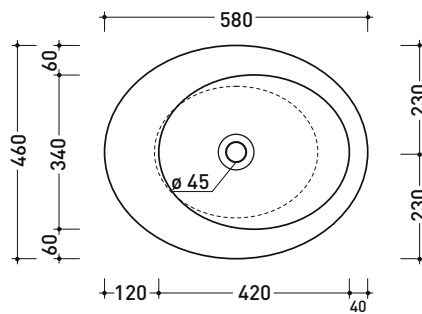

SP58A

Oval countertop basin 58 cm

• without overflow • without tap ledge

Complements: FORTY6 shelf (F6FNT)
 CUBIKA wall hung vanity units depth 50 cm
 DENVER furniture (DV103M)
 Line taps basin: ONE - NOKÉ - SI - FOLD - X1 - STIL
 Line accessories: TWO - HOOP - FOLD

Package dim.

Weight 11,5 kg

Pz. Pallet n° 12

UNI EN 14688 - CL00

Dop-No14688

vista zenitale / zenital view

foro consigliato
 sul piano Ø140
 suggested hole
 on the top Ø140

vista zenitale / zenital view

vista frontale / frontal view

sezione longitudinale / section

sizes in mm

Please consider a 2% tolerance on indicated measurements

SP48D

Round countertop basin 48 cm with relief

• without overflow • without tap ledge