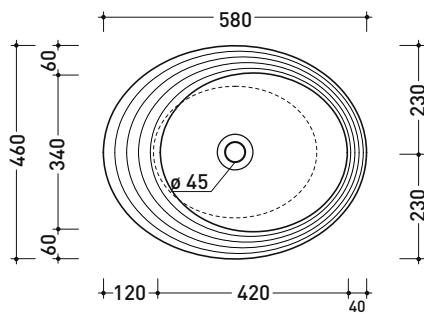

Package dim.

Weight 10 kg

Pz. Pallet n° 12

CE UNI EN 14688 - CL00 Dop-No14688

vista zenitale / zenital view

vista zenitale / zenital view

vista frontale / frontal view

sezione longitudinale / section

SP58D

Oval countertop basin 58 cm with relief

• without overflow • without tap ledge

Complements: FORTY6 shelf (F6FNT)
 CUBIKA wall hung vanity units depth 50 cm
 DENVER furniture (DV103M)
 Line taps basin: ONE - NOKÉ - SI - FOLD - X1 - STIL
 Line accessories: TWO - HOOP - FOLD

Package dim. | Weight 11,5 kg | Pz. Pallet n° 12

UNI EN 14688 - CL00 Dop-No14688

vista zenitale / zenital view

foro consigliato sul piano Ø140
 suggested hole on the top Ø140

vista zenitale / zenital view