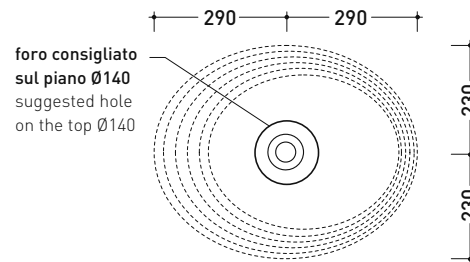

foro consigliato sul piano Ø140
suggested hole on the top Ø140