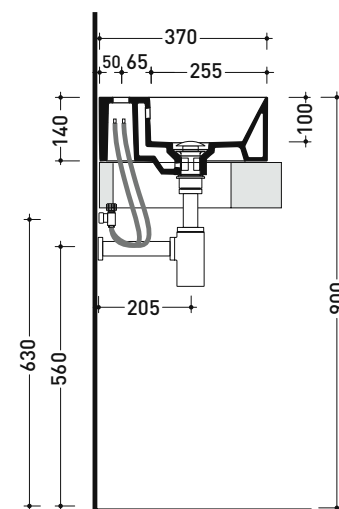

sezione longitudinale / section

sizes in mm

Please consider a 2% tolerance on indicated measurements

AP6037 AppLight 6037

Countertop - wall hung basin 60x37 cm

• with overflow • arranged for three tap holes

Package dim.

Weight 15 kg

Pz. Pallet n° -

UNI EN 14688 - CL20 Dop-No14688

vista zenitale / zenital view

foro consigliato sul piano
suggested hole on the top

vista zenitale / zenital view

vista frontale / frontal view

sezione longitudinale / section

sizes in mm

Please consider a 2% tolerance on indicated measurements

AP6047 AppLight 6047

Countertop - wall hung basin 60x47 cm

• with overflow • arranged for three tap holes

sezione longitudinale / section

sizes in mm

Please consider a 2% tolerance on indicated measurements

AP120L AppLight 120

Countertop - wall hung basin 120x47 cm with double basin

• with overflow • arranged for two/six tap holes