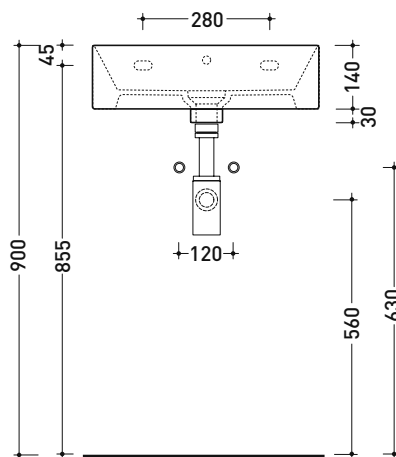

sezione longitudinale / section

sizes in mm

Please consider a 2% tolerance on indicated measurements

AP5047 AppLight 5047

Countertop - wall hung basin 50x47 cm

• with overflow • arranged for three tap holes

Package dim.

Weight 13,5 kg

Pz. Pallet n° -

CE UNI EN 14688 - CL20 Dop-No14688

vista zenitale / zenital view

foro consigliato sul piano
suggested hole on the top

vista zenitale / zenital view

vista frontale / frontal view

sezione longitudinale / section

sizes in mm

Please consider a 2% tolerance on indicated measurements

AP6037 AppLight 6037

Countertop - wall hung basin 60x37 cm

• with overflow • arranged for three tap holes