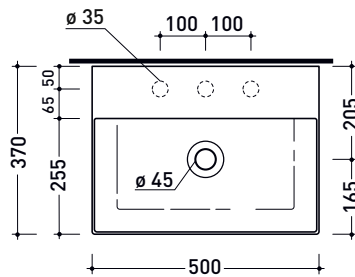

AP5037 AppLight 5037

Countertop - wall hung basin 50x37 cm

• with overflow • arranged for three tap holes

Complements: **Line taps basin:** ONE - NOKÉ - SI - FOLD - X1 - STIL
Line accessories: TWO - HOOP - FOLD

Technical accessories: **Chrome siphon (SIFL/CR) - Telescopic chrome siphon (SIFL066)**
Stop & Go drain (PLSG)
CERAMIC Stop & Go drain (PLCE)
Two piece set chrome tap filters (RF026)
Fixing kit for wall (9002)

Package dim.

Weight 13 kg

Pz. Pallet n° -

UNI EN 14688 - CL20 Dop-No14688

vista zenitale / zenital view