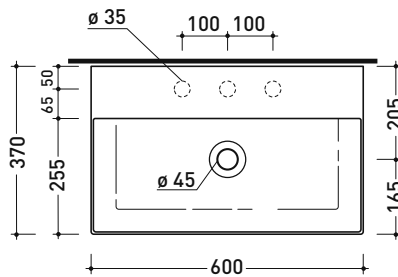

AP6037 AppLight 6037

Countertop - wall hung basin 60x37 cm

• with overflow • arranged for three tap holes

Complements: **Chromed towel holder (PMW60)**
Line taps basin: ONE - NOKÉ - SI - FOLD - X1 - STIL
Line accessories: TWO - HOOP - FOLD

Technical accessories: **Chrome siphon (SIFL/CR) - Telescopic chrome siphon (SIFL066)**
Stop & Go drain (PLSG)
CERAMIC Stop & Go drain (PLCE)
Two piece set chrome tap filters (RF026)
Fixing kit for wall (9002)

Package dim.

Weight 15 kg

Pz. Pallet n° -

UNI EN 14688 - CL20 Dop-No14688

vista zenitale / zenital view