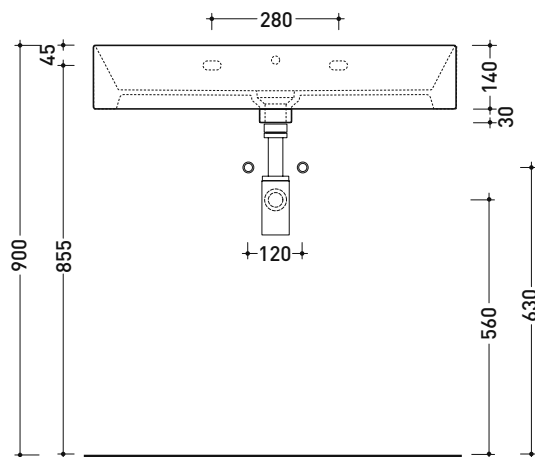

Package dim.

Weight **7 kg**

Pz. Pallet n° **42**

UNI EN 14688 - CL00 Dop-No14688

vista zenitale / zenital view

vista zenitale / zenital view

vista frontale / frontal view

sezione longitudinale / section

Package dim.

Weight **23 kg**

Pz. Pallet n° -

CE UNI EN 14688 - CL20 Dop-No14688

vista zenitale / zenital view

foro consigliato sul piano
suggested hole on the top

vista zenitale / zenital view

vista frontale / frontal view

sezione longitudinale / section

sizes in mm

Please consider a 2% tolerance on indicated measurements

AP120L AppLight 120

Countertop - wall hung basin 120x47 cm with double basin

• with overflow • arranged for two/six tap holes