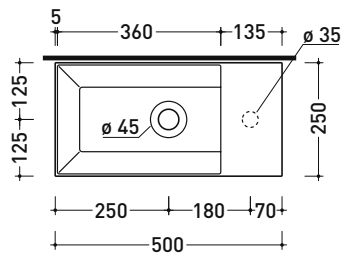

AP5025DX AppLight 5025

Wall-hung basin 50x25 cm with RIGHT tap ledge

• without overflow • arranged for single-tap hole

Complements: **Chromed towel holder (PMW60)**
Line taps basin: ONE - NOKÉ - SI - FOLD - X1 - STIL
Line accessories: TWO - HOOP - FOLD

Technical accessories: **Chrome siphon (SIFL/CR) - Telescopic chrome siphon (SIFL066)**
Chrome waste with automatic integrated overflow (PLTPCR)
Waste with automatic integrated overflow and ceramic cover (PLTPCE)
Stop & Go drain (PLSG)
CERAMIC Stop & Go drain (PLCE)
Two piece set chrome tap filters (RF026)
Fixing kit for wall (9002)

Package dim.

Weight kg

Pz. Pallet n° -

CE UNI EN 14688 - CL00 Dop-No14688

vista zenitale / zenital view