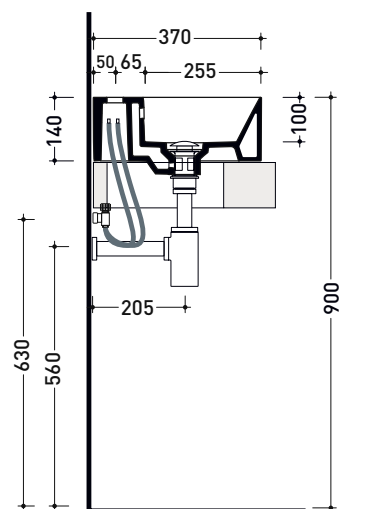

Package dim.

Weight 13 kg

Pz. Pallet n° -

UNI EN 14688 - CL20 Dop-No14688

vista zenitale / zenital view

foro consigliato sul piano
suggested hole on the top

vista zenitale / zenital view

vista frontale / frontal view

sezione longitudinale / section

sizes in mm

Please consider a 2% tolerance on indicated measurements

AP5047 AppLight 5047

Countertop - wall hung basin 50x47 cm

• with overflow • arranged for three tap holes