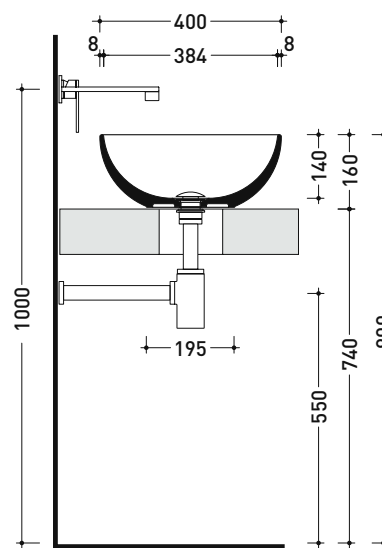

AP40A App 40

Countertop basin 40 cm

• without overflow • without tap ledge

Complements: **Forty6 shelf (F6BL)**
Furniture CUBIKA - depth. 37 / 50 cm
Furniture DENVER
Filo 60 / 75 structure (FI60SV - FI75SV - FI75SC)
Line taps basin: ONE - NOKÉ - SI - FOLD - X1 - STIL
Line accessories: TWO - HOOP - FOLD

Package dim.

Weight **7 kg**

Pz. Pallet n° **42**

UNI EN 14688 - CL00 Dop-No14688

vista zenitale / zenital view

vista zenitale / zenital view

vista frontale / frontal view

sezione longitudinale / section

sizes in mm

Please consider a 2% tolerance on indicated measurements

AP62A App 62

Countertop basin 62 cm

• without overflow • without tap ledge

Complements: **Forty6 shelf (F6BL)**
Furniture CUBIKA - depth. 37 / 50 cm
Furniture DENVER (DV103M)
Filo 75 structure (FI75SV - FI75SC)
Line taps basin: ONE - NOKÉ - SI - FOLD - X1 - STIL
Line accessories: TWO - HOOP - FOLD

sizes in mm

Please consider a 2% tolerance on indicated measurements

AP5025 AppLight 5025

Reversible countertop basin 50x25 cm with tap ledge

• without overflow • arranged for single-tap hole

Complements: Line taps basin: ONE - NOKÉ - SI - FOLD - X1 - STIL
Line accessories: TWO - HOOP - FOLD