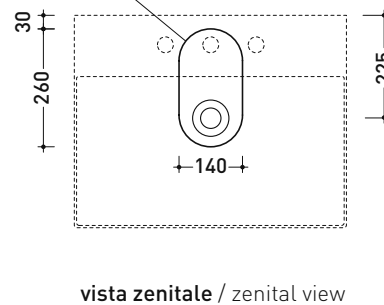

sezione longitudinale / section

sizes in mm

Please consider a 2% tolerance on indicated measurements

AP6047 AppLight 6047

Countertop - wall hung basin 60x47 cm

• with overflow • arranged for three tap holes

Package dim.

Weight 19 kg

Pz. Pallet n° -

CE UNI EN 14688 - CL20 Dop-No14688

foro consigliato sul piano
suggested hole on the top

sizes in mm

Please consider a 2% tolerance on indicated measurements

AP8047 AppLight 8047

Countertop - wall hung basin 80x47 cm

• with overflow • arranged for three tap holes

Complements: **Chromed towel holder (PMW75)**
Line taps basin: ONE - NOKÉ - SI - FOLD - X1 - STIL
Line accessories: TWO - HOOP - FOLD