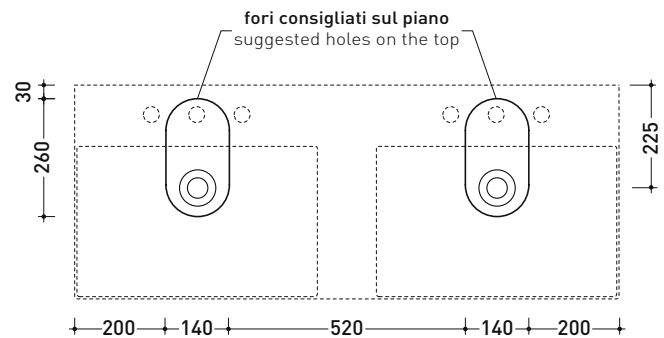

vista zenitale / zenital view