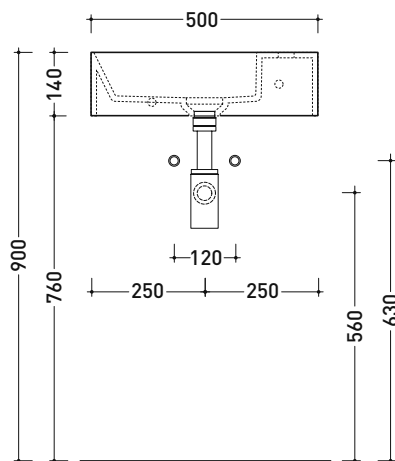

sezione longitudinale / section

sizes in mm

Please consider a 2% tolerance on indicated measurements

AP5025DX AppLight 5025

Wall-hung basin 50x25 cm with RIGHT tap ledge

• without overflow • arranged for single-tap hole

Package dim.

Weight kg

Pz. Pallet n° -

CE UNI EN 14688 - CL00 Dop-No14688

vista zenitale / zenital view

vista frontale / frontal view

vista frontale fissaggio lavabo
fixing basin frontal view

sezione longitudinale / section

sizes in mm

Please consider a 2% tolerance on indicated measurements

AP5025SX AppLight 5025

Wall-hung basin 50x25 cm with LEFT tap ledge

• without overflow • arranged for single-tap hole

Complements: **Chromed towel holder (PMW60)**
Line taps basin: ONE - NOKÉ - SI - FOLD - X1 - STIL
Line accessories: TWO - HOOP - FOLD