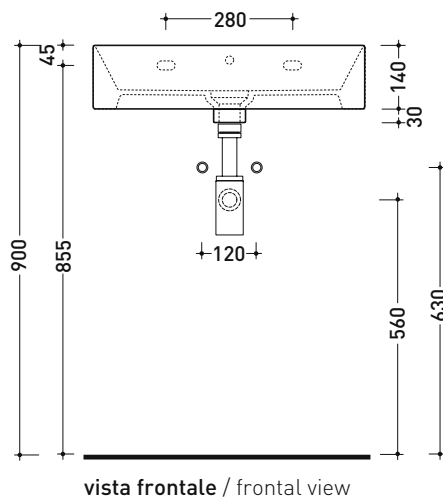

sezione longitudinale / section

sizes in mm

Please consider a 2% tolerance on indicated measurements

AP6047 AppLight 6047

Countertop - wall hung basin 60x47 cm

• with overflow • arranged for three tap holes

Package dim.

Weight 19 kg

Pz. Pallet n° -

CE UNI EN 14688 - CL20 Dop-No14688

foro consigliato sul piano
suggested hole on the top

sizes in mm

Please consider a 2% tolerance on indicated measurements

AP8047 AppLight 8047

Countertop - wall hung basin 80x47 cm

• with overflow • arranged for three tap holes

Complements: **Chromed towel holder (PMW75)**
Line taps basin: ONE - NOKÉ - SI - FOLD - X1 - STIL
Line accessories: TWO - HOOP - FOLD

sezione longitudinale / section

sizes in mm

Please consider a 2% tolerance on indicated measurements

AP120L AppLight 120

Countertop - wall hung basin 120x47 cm with double basin

• with overflow • arranged for two/six tap holes