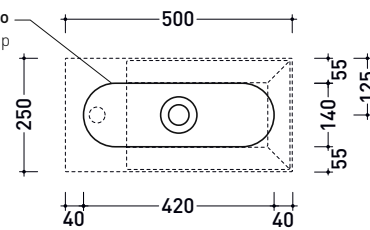

Package dim.

Weight kg

Pz. Pallet n° -

UNI EN 14688 - CL00 Dop-No14688

vista zenitale / zenital view

foro consigliato sul piano
suggested hole on the top

vista zenitale / zenital view

vista frontale / frontal view

sezione longitudinale / section

sizes in mm

Please consider a 2% tolerance on indicated measurements

AP5025DX AppLight 5025

Wall-hung basin 50x25 cm with RIGHT tap ledge

• without overflow • arranged for single-tap hole