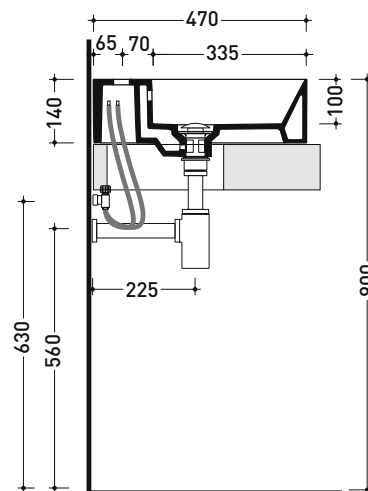

sezione longitudinale / section

sizes in mm

Please consider a 2% tolerance on indicated measurements

AP5047 AppLight 5047

Countertop - wall hung basin 50x47 cm

• with overflow • arranged for three tap holes

Package dim.

Weight 13,5 kg

Pz. Pallet n° -

CE UNI EN 14688 - CL20 Dop-No14688

vista zenitale / zenital view

foro consigliato sul piano
suggested hole on the top

vista zenitale / zenital view

vista frontale / frontal view

sezione longitudinale / section

sizes in mm

Please consider a 2% tolerance on indicated measurements

AP6037 AppLight 6037

Countertop - wall hung basin 60x37 cm

• with overflow • arranged for three tap holes