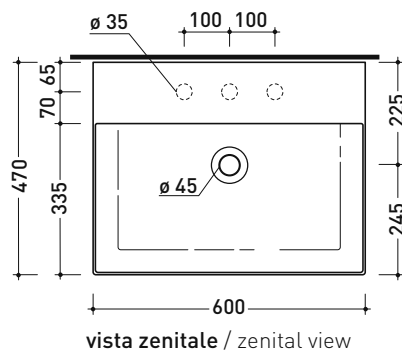

AP6047 AppLight 6047

Countertop - wall hung basin 60x47 cm

• with overflow • arranged for three tap holes

Complements: **Chromed towel holder (PMW60)**
Line taps basin: ONE - NOKÉ - SI - FOLD - X1 - STIL
Line accessories: TWO - HOOP - FOLD

Technical accessories: **Chrome siphon (SIFL/CR) - Telescopic chrome siphon (SIFL066)**
Stop & Go drain (PLSG)
CERAMIC Stop & Go drain (PLCE)
Two piece set chrome tap filters (RF026)
Fixing kit for wall (9002)

Package dim.

Weight 19 kg

Pz. Pallet n° -

CE UNI EN 14688 - CL20 Dop-No14688