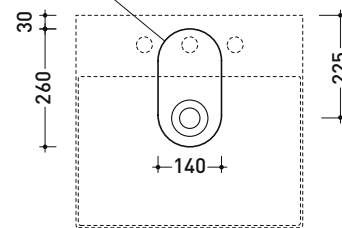

Package dim.

Weight **7 kg**

Pz. Pallet n° **42**

UNI EN 14688 - CL00 Dop-No14688

vista zenitale / zenital view

vista zenitale / zenital view

vista frontale / frontal view

sezione longitudinale / section

sezione longitudinale / section

sizes in mm

Please consider a 2% tolerance on indicated measurements

AP5047 AppLight 5047

Countertop - wall hung basin 50x47 cm

• with overflow • arranged for three tap holes

Package dim.

Weight 13,5 kg

Pz. Pallet n° -

CE UNI EN 14688 - CL20 Dop-No14688

vista zenitale / zenital view

foro consigliato sul piano
suggested hole on the top

vista zenitale / zenital view

vista frontale / frontal view

sezione longitudinale / section

sizes in mm

Please consider a 2% tolerance on indicated measurements

AP6037 AppLight 6037

Countertop - wall hung basin 60x37 cm

• with overflow • arranged for three tap holes