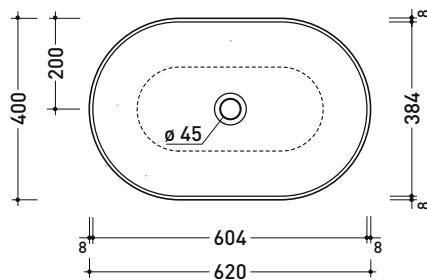

Package dim.

Weight **7 kg**

Pz. Pallet n° **42**

UNI EN 14688 - CL00 Dop-No14688

vista zenitale / zenital view

vista zenitale / zenital view

vista frontale / frontal view

sezione longitudinale / section

sizes in mm

Please consider a 2% tolerance on indicated measurements

AP62A App 62

Countertop basin 62 cm

• without overflow • without tap ledge

Complements: **Forty6 shelf (F6BL)**
Furniture CUBIKA - depth. 37 / 50 cm
Furniture DENVER (DV103M)
Filo 75 structure (FI75SV - FI75SC)
Line taps basin: ONE - NOKÉ - SI - FOLD - X1 - STIL
Line accessories: TWO - HOOP - FOLD

Package dim.

Weight **11 kg**

Pz. Pallet n° **30**

UNI EN 14688 - CL00 Dop-No14688

vista zenitale / zenital view

vista zenitale / zenital view

vista frontale / frontal view

sezione longitudinale / section

sezione longitudinale / section

sizes in mm

Please consider a 2% tolerance on indicated measurements

AP5047 AppLight 5047

Countertop - wall hung basin 50x47 cm

• with overflow • arranged for three tap holes