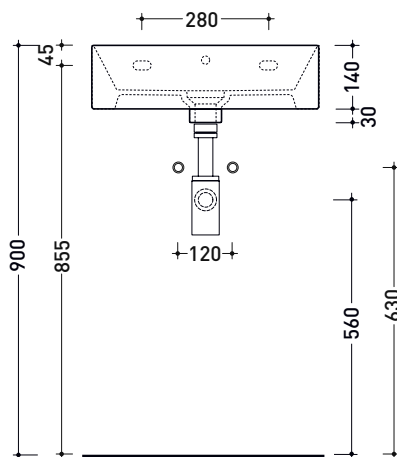

Package dim.

Weight 13 kg

Pz. Pallet n° -

UNI EN 14688 - CL20 Dop-No14688

vista zenitale / zenital view

foro consigliato sul piano
suggested hole on the top

vista zenitale / zenital view

vista frontale / frontal view

sezione longitudinale / section

sizes in mm

Please consider a 2% tolerance on indicated measurements

AP5047 AppLight 5047

Countertop - wall hung basin 50x47 cm

• with overflow • arranged for three tap holes