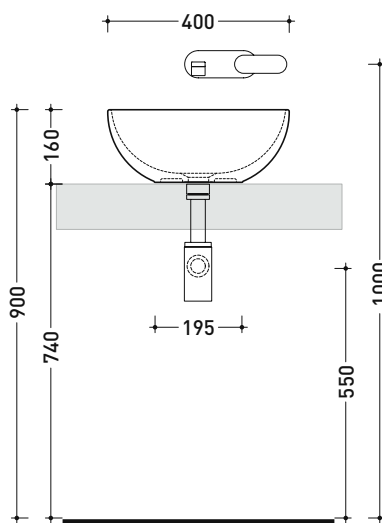

AP40A App 40

Countertop basin 40 cm

• without overflow • without tap ledge

Complements: **Forty6 shelf (F6BL)**
Furniture CUBIKA - depth. 37 / 50 cm
Furniture DENVER
Filo 60 / 75 structure (FI60SV - FI75SV - FI75SC)
Line taps basin: ONE - NOKÉ - SI - FOLD - X1 - STIL
Line accessories: TWO - HOOP - FOLD

Package dim.

Weight **7 kg**

Pz. Pallet n° **42**

UNI EN 14688 - CL00 Dop-No14688

vista zenitale / zenital view

vista zenitale / zenital view

vista frontale / frontal view

sezione longitudinale / section

sizes in mm

Please consider a 2% tolerance on indicated measurements

AP62A App 62

Countertop basin 62 cm

• without overflow • without tap ledge

Complements: **Forty6 shelf (F6BL)**
Furniture CUBIKA - depth. 37 / 50 cm
Furniture DENVER (DV103M)
Filo 75 structure (FI75SV - FI75SC)
Line taps basin: ONE - NOKÉ - SI - FOLD - X1 - STIL
Line accessories: TWO - HOOP - FOLD

sizes in mm

Please consider a 2% tolerance on indicated measurements

AP5025 AppLight 5025

Reversible countertop basin 50x25 cm with tap ledge

• without overflow • arranged for single-tap hole

Complements: Line taps basin: ONE - NOKÉ - SI - FOLD - X1 - STIL
Line accessories: TWO - HOOP - FOLD