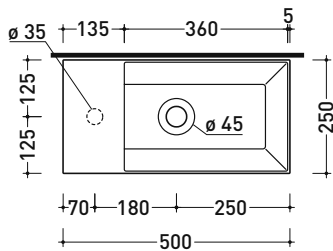

AP5025SX AppLight 5025

Wall-hung basin 50x25 cm with LEFT tap ledge

• without overflow • arranged for single-tap hole

Complements: **Chromed towel holder (PMW60)**
Line taps basin: ONE - NOKÉ - SI - FOLD - X1 - STIL
Line accessories: TWO - HOOP - FOLD

Technical accessories: **Chrome siphon (SIFL/CR) - Telescopic chrome siphon (SIFL066)**
Chrome waste with automatic integrated overflow (PLTPCR)
Waste with automatic integrated overflow and ceramic cover (PLTPCE)
Stop & Go drain (PLSG)
CERAMIC Stop & Go drain (PLCE)
Two piece set chrome tap filters (RF026)
Fixing kit for wall (9002)

Package dim.

Weight kg

Pz. Pallet n° -

CE UNI EN 14688 - CL00 Dop-No14688

vista zenitale / zenital view