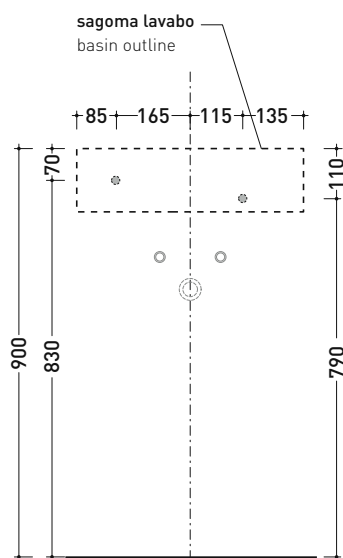

Package dim.

Weight kg

Pz. Pallet n° -

CE UNI EN 14688 - CL00 Dop-No14688

vista zenitale / zenital view

vista frontale / frontal view

vista frontale fissaggio lavabo
fixing basin frontal view

sezione longitudinale / section

AP5037 AppLight 5037

Countertop - wall hung basin 50x37 cm

• with overflow • arranged for three tap holes

Complements: **Line taps basin:** ONE - NOKÉ - SI - FOLD - X1 - STIL
Line accessories: TWO - HOOP - FOLD