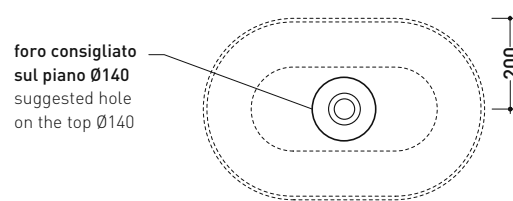

AP62A App 62

Countertop basin 62 cm

• without overflow • without tap ledge

Complements: **Forty6 shelf (F6BL)**
Furniture CUBIKA - depth. 37 / 50 cm
Furniture DENVER (DV103M)
Filo 75 structure (FI75SV - FI75SC)
Line taps basin: ONE - NOKÉ - SI - FOLD - X1 - STIL
Line accessories: TWO - HOOP - FOLD

Technical accessories: **Chrome siphon (SIFL/CR) - Telescopic chrome siphon (SIFL066)**
Stop & Go drain (PLSG)
CERAMIC Stop & Go drain (PLCE)
Chrome waste with automatic integrated overflow (PLTPCR)
Waste with automatic integrated overflow and ceramic cover (PLTPCE)
Two piece set chrome tap filters (RF026)

Package dim.

Weight **11 kg**

Pz. Pallet n° **30**

UNI EN 14688 - CL00 Dop-No14688

sizes in mm

Please consider a 2% tolerance on indicated measurements