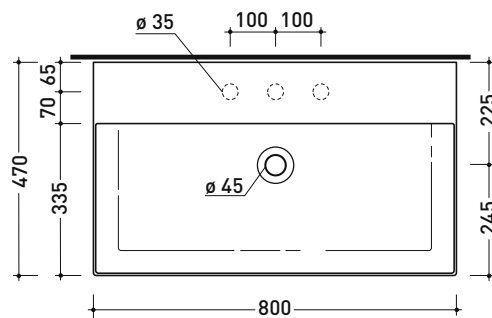

AP8047 AppLight 8047

Countertop - wall hung basin 80x47 cm

• with overflow • arranged for three tap holes

Complements: **Chromed towel holder (PMW75)**
Line taps basin: ONE - NOKÉ - SI - FOLD - X1 - STIL
Line accessories: TWO - HOOP - FOLD

Technical accessories: **Chrome siphon (SIFL/CR) - Telescopic chrome siphon (SIFL066)**
Stop & Go drain (PLSG)
CERAMIC Stop & Go drain (PLCE)
Two piece set chrome tap filters (RF026)
Fixing kit for wall (9002)

Package dim.

Weight **23 kg**

Pz. Pallet n° -

CE UNI EN 14688 - CL20 Dop-No14688

vista zenitale / zenital view

foro consigliato sul piano
suggested hole on the top