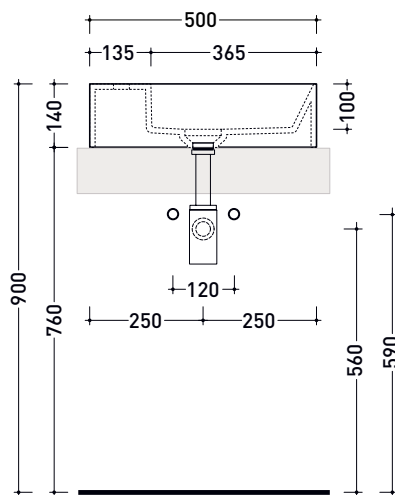

sizes in mm

Please consider a 2% tolerance on indicated measurements

AP5025 AppLight 5025

Reversible countertop basin 50x25 cm with tap ledge

• without overflow • arranged for single-tap hole

Complements: Line taps basin: ONE - NOKÉ - SI - FOLD - X1 - STIL
Line accessories: TWO - HOOP - FOLD

Package dim.

Weight kg

Pz. Pallet n° -

UNI EN 14688 - CL00 Dop-No14688

vista zenitale / zenital view

foro consigliato sul piano
suggested hole on the top

vista zenitale / zenital view

vista frontale / frontal view

sezione longitudinale / section

sizes in mm

Please consider a 2% tolerance on indicated measurements

AP5025DX AppLight 5025

Wall-hung basin 50x25 cm with RIGHT tap ledge

• without overflow • arranged for single-tap hole