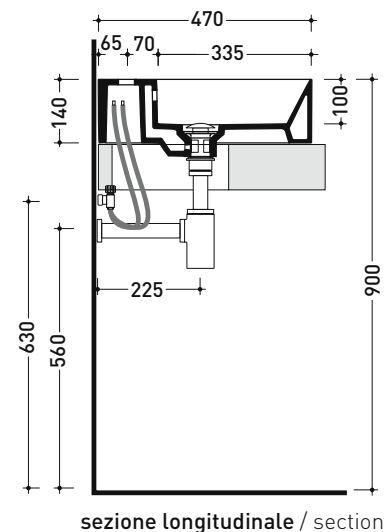

sezione longitudinale / section

sizes in mm

Please consider a 2% tolerance on indicated measurements

AP6047 AppLight 6047

Countertop - wall hung basin 60x47 cm

• with overflow • arranged for three tap holes

Package dim.

Weight 19 kg

Pz. Pallet n° -

CE UNI EN 14688 - CL20 Dop-No14688

foro consigliato sul piano
suggested hole on the top

sizes in mm

Please consider a 2% tolerance on indicated measurements

AP8047 AppLight 8047

Countertop - wall hung basin 80x47 cm

• with overflow • arranged for three tap holes

Complements: **Chromed towel holder (PMW75)**
Line taps basin: ONE - NOKÉ - SI - FOLD - X1 - STIL
Line accessories: TWO - HOOP - FOLD

sezione longitudinale / section

sizes in mm

Please consider a 2% tolerance on indicated measurements

AP120L AppLight 120

Countertop - wall hung basin 120x47 cm with double basin

• with overflow • arranged for two/six tap holes