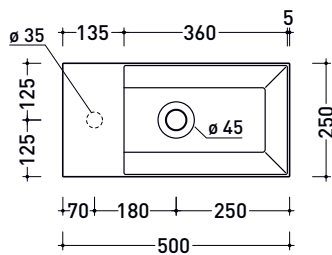

AP5025 AppLight 5025

Reversible countertop basin 50x25 cm with tap ledge

• without overflow • arranged for single-tap hole

Complements: Line taps basin: ONE - NOKÉ - SI - FOLD - X1 - STIL
Line accessories: TWO - HOOP - FOLD

Technical accessories: Chrome siphon (SIFL/CR) - Telescopic chrome siphon (SIFL066)
Chrome waste with automatic integrated overflow (PLTPCR)
Waste with automatic integrated overflow and ceramic cover (PLTPCE)
Stop & Go drain (PLSG)
CERAMIC Stop & Go drain (PLCE)
Two piece set chrome tap filters (RF026)
Fixing kit for wall (9002)

Package dim.

Weight kg

Pz. Pallet n° -

UNI EN 14688 - CL00 Dop-No14688

vista zenitale / zenital view