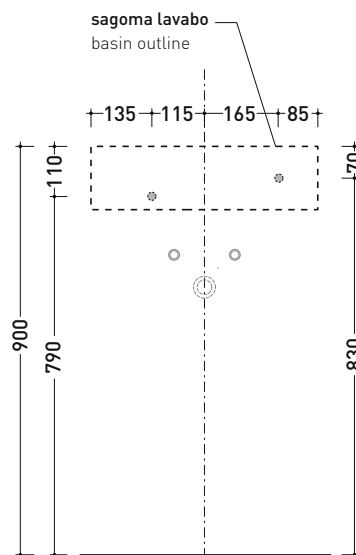

sizes in mm

Please consider a 2% tolerance on indicated measurements

AP5025 AppLight 5025

Reversible countertop basin 50x25 cm with tap ledge

• without overflow • arranged for single-tap hole

Complements: Line taps basin: ONE - NOKÉ - SI - FOLD - X1 - STIL
Line accessories: TWO - HOOP - FOLD

sezione longitudinale / section

sizes in mm

Please consider a 2% tolerance on indicated measurements

AP5025DX AppLight 5025

Wall-hung basin 50x25 cm with RIGHT tap ledge

• without overflow • arranged for single-tap hole

Package dim.

Weight kg

Pz. Pallet n° -

CE UNI EN 14688 - CL00 Dop-No14688

vista zenitale / zenital view

vista frontale / frontal view

vista frontale fissaggio lavabo
fixing basin frontal view

sezione longitudinale / section

sizes in mm

Please consider a 2% tolerance on indicated measurements

AP5025SX AppLight 5025

Wall-hung basin 50x25 cm with LEFT tap ledge

• without overflow • arranged for single-tap hole

Complements: **Chromed towel holder (PMW60)**
Line taps basin: ONE - NOKÉ - SI - FOLD - X1 - STIL
Line accessories: TWO - HOOP - FOLD