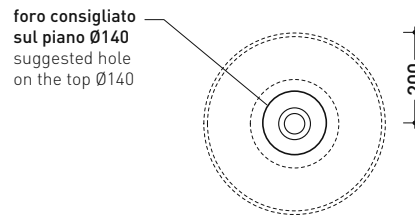

AP40A App 40

Countertop basin 40 cm

• without overflow • without tap ledge

Complements: **Forty6 shelf (F6BL)**
Furniture CUBIKA - depth. 37 / 50 cm
Furniture DENVER
Filo 60 / 75 structure (FI60SV - FI75SV - FI75SC)
Line taps basin: ONE - NOKÉ - SI - FOLD - X1 - STIL
Line accessories: TWO - HOOP - FOLD

Package dim.

Weight **7 kg**

Pz. Pallet n° **42**

UNI EN 14688 - CL00 Dop-No14688

vista zenitale / zenital view

vista zenitale / zenital view

vista frontale / frontal view

sezione longitudinale / section

sizes in mm

Please consider a 2% tolerance on indicated measurements

AP62A App 62

Countertop basin 62 cm

• without overflow • without tap ledge

Complements: **Forty6 shelf (F6BL)**
Furniture CUBIKA - depth. 37 / 50 cm
Furniture DENVER (DV103M)
Filo 75 structure (FI75SV - FI75SC)
Line taps basin: ONE - NOKÉ - SI - FOLD - X1 - STIL
Line accessories: TWO - HOOP - FOLD

sizes in mm

Please consider a 2% tolerance on indicated measurements

AP5025 AppLight 5025

Reversible countertop basin 50x25 cm with tap ledge

• without overflow • arranged for single-tap hole

Complements: Line taps basin: ONE - NOKÉ - SI - FOLD - X1 - STIL
Line accessories: TWO - HOOP - FOLD