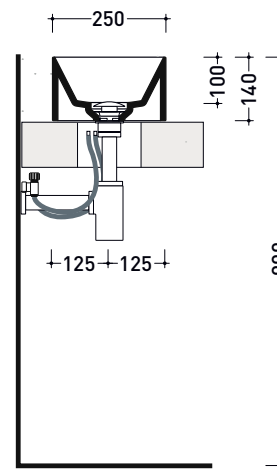

Package dim.

Weight kg

Pz. Pallet n° -

UNI EN 14688 - CL00 Dop-No14688

vista zenitale / zenital view

foro consigliato sul piano
suggested hole on the top

vista zenitale / zenital view

vista frontale / frontal view

sezione longitudinale / section

sizes in mm

Please consider a 2% tolerance on indicated measurements

AP5025DX AppLight 5025

Wall-hung basin 50x25 cm with RIGHT tap ledge

• without overflow • arranged for single-tap hole