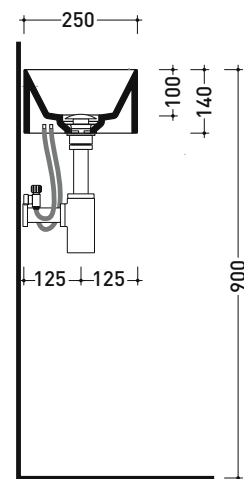

sezione longitudinale / section

sizes in mm

Please consider a 2% tolerance on indicated measurements

AP5025DX AppLight 5025

Wall-hung basin 50x25 cm with RIGHT tap ledge

• without overflow • arranged for single-tap hole

Package dim.

Weight kg

Pz. Pallet n° -

CE UNI EN 14688 - CL00 Dop-No14688

vista zenitale / zenital view

vista frontale / frontal view

vista frontale fissaggio lavabo
fixing basin frontal view

sezione longitudinale / section

sizes in mm

Please consider a 2% tolerance on indicated measurements

AP5025SX AppLight 5025

Wall-hung basin 50x25 cm with LEFT tap ledge

• without overflow • arranged for single-tap hole

Complements: **Chromed towel holder (PMW60)**
Line taps basin: ONE - NOKÉ - SI - FOLD - X1 - STIL
Line accessories: TWO - HOOP - FOLD