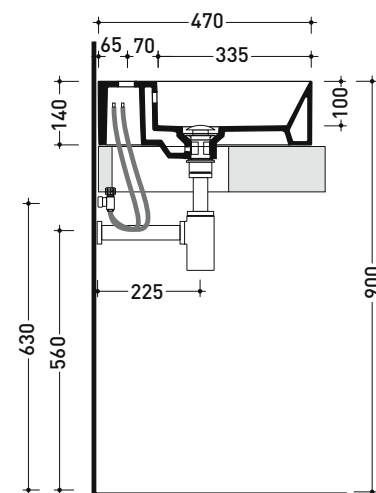

Package dim.

Weight **7 kg**

Pz. Pallet n° **42**

UNI EN 14688 - CL00 Dop-No14688

vista zenitale / zenital view

vista zenitale / zenital view

vista frontale / frontal view

sezione longitudinale / section

Countertop - wall hung basin 80x47 cm

• with overflow • arranged for three tap holes

Complements: **Chromed towel holder (PMW75)**
Line taps basin: ONE - NOKÉ - SI - FOLD - X1 - STIL
Line accessories: TWO - HOOP - FOLD

Package dim.

Weight **23 kg**

Pz. Pallet n° -

CE UNI EN 14688 - CL20 Dop-No14688

vista zenitale / zenital view

foro consigliato sul piano
suggested hole on the top

vista zenitale / zenital view

vista frontale / frontal view

sezione longitudinale / section

sizes in mm

Please consider a 2% tolerance on indicated measurements

AP120L AppLight 120

Countertop - wall hung basin 120x47 cm with double basin

• with overflow • arranged for two/six tap holes