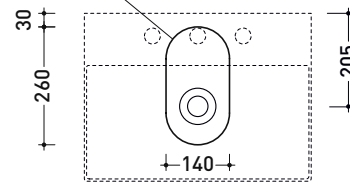

Package dim.

Weight 13 kg

Pz. Pallet n° -

UNI EN 14688 - CL20 Dop-No14688

vista zenitale / zenital view

foro consigliato sul piano
suggested hole on the top

vista zenitale / zenital view

vista frontale / frontal view

sezione longitudinale / section

sizes in mm

Please consider a 2% tolerance on indicated measurements

AP5047 AppLight 5047

Countertop - wall hung basin 50x47 cm

• with overflow • arranged for three tap holes