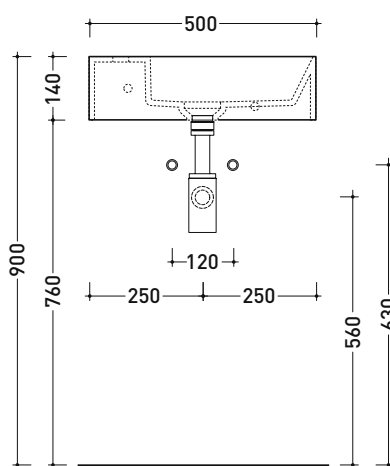

sizes in mm

Please consider a 2% tolerance on indicated measurements

AP5025SX AppLight 5025

Wall-hung basin 50x25 cm with LEFT tap ledge

• without overflow • arranged for single-tap hole

Complements: **Chromed towel holder (PMW60)**
Line taps basin: ONE - NOKÉ - SI - FOLD - X1 - STIL
Line accessories: TWO - HOOP - FOLD

Package dim.

Weight kg

Pz. Pallet n° -

CE UNI EN 14688 - CL00 Dop-No14688

vista zenitale / zenital view

vista frontale / frontal view

vista frontale fissaggio lavabo
fixing basin frontal view

sezione longitudinale / section

AP5037 AppLight 5037

Countertop - wall hung basin 50x37 cm

• with overflow • arranged for three tap holes

Complements: **Line taps basin:** ONE - NOKÉ - SI - FOLD - X1 - STIL
Line accessories: TWO - HOOP - FOLD