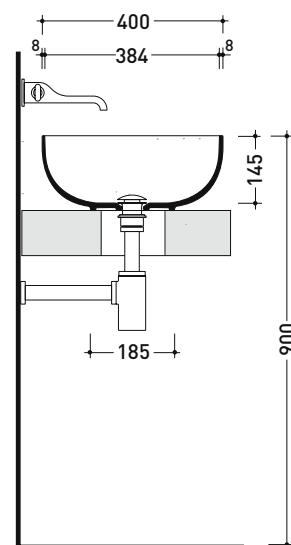

sizes in mm

Please consider a 2% tolerance on indicated measurements

AP62A App 62

Countertop basin 62 cm

• without overflow • without tap ledge

Complements: **Forty6 shelf (F6BL)**
Furniture CUBIKA - depth. 37 / 50 cm
Furniture DENVER (DV103M)
Filo 75 structure (FI75SV - FI75SC)
Line taps basin: ONE - NOKÉ - SI - FOLD - X1 - STIL
Line accessories: TWO - HOOP - FOLD

Package dim.

Weight **11 kg**

Pz. Pallet n° **30**

UNI EN 14688 - CL00 Dop-No14688

vista zenitale / zenital view

vista zenitale / zenital view

vista frontale / frontal view

sezione longitudinale / section

sizes in mm

Please consider a 2% tolerance on indicated measurements

AP5025 AppLight 5025

Reversible countertop basin 50x25 cm with tap ledge

• without overflow • arranged for single-tap hole

Complements: Line taps basin: ONE - NOKÉ - SI - FOLD - X1 - STIL
Line accessories: TWO - HOOP - FOLD

sezione longitudinale / section

sizes in mm

Please consider a 2% tolerance on indicated measurements

AP5025DX AppLight 5025

Wall-hung basin 50x25 cm with RIGHT tap ledge

• without overflow • arranged for single-tap hole