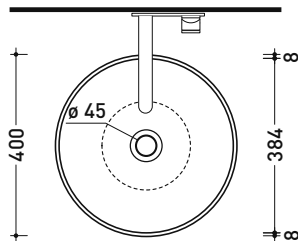

AP40A App 40

Countertop basin 40 cm

• without overflow • without tap ledge

Complements: **Forty6 shelf (F6BL)**
Furniture CUBIKA - depth. 37 / 50 cm
Furniture DENVER
Filo 60 / 75 structure (FI60SV - FI75SV - FI75SC)
Line taps basin: ONE - NOKÉ - SI - FOLD - X1 - STIL
Line accessories: TWO - HOOP - FOLD

Technical accessories: **Chrome siphon (SIFL/CR) - Telescopic chrome siphon (SIFL066)**
Stop & Go drain (PLSG)
CERAMIC Stop & Go drain (PLCE)
Chrome waste with automatic integrated overflow (PLTPCR)
Waste with automatic integrated overflow and ceramic cover (PLTPCE)
Two piece set chrome tap filters (RF026)

Package dim.

Weight **7 kg**

Pz. Pallet n° **42**

UNI EN 14688 - CL00 Dop-No14688

vista zenitale / zenital view