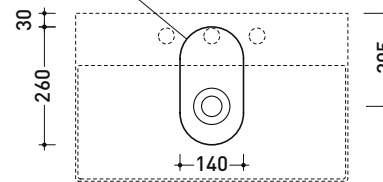

sezione longitudinale / section

sizes in mm

Please consider a 2% tolerance on indicated measurements

AP6037 AppLight 6037

Countertop - wall hung basin 60x37 cm

• with overflow • arranged for three tap holes

Package dim.

Weight 15 kg

Pz. Pallet n° -

UNI EN 14688 - CL20 Dop-No14688

vista zenitale / zenital view

foro consigliato sul piano
suggested hole on the top

vista zenitale / zenital view

vista frontale / frontal view

sezione longitudinale / section

sizes in mm

Please consider a 2% tolerance on indicated measurements

AP6047 AppLight 6047

Countertop - wall hung basin 60x47 cm

• with overflow • arranged for three tap holes