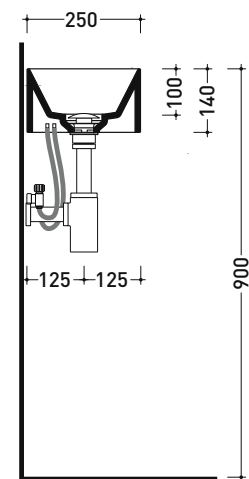

sizes in mm

Please consider a 2% tolerance on indicated measurements

AP5025SX AppLight 5025

Wall-hung basin 50x25 cm with LEFT tap ledge

• without overflow • arranged for single-tap hole

Complements: **Chromed towel holder (PMW60)**
Line taps basin: ONE - NOKÉ - SI - FOLD - X1 - STIL
Line accessories: TWO - HOOP - FOLD

Package dim.

Weight kg

Pz. Pallet n° -

CE UNI EN 14688 - CL00 Dop-No14688

vista zenitale / zenital view

vista frontale / frontal view

vista frontale fissaggio lavabo
fixing basin frontal view

sezione longitudinale / section

AP5037 AppLight 5037

Countertop - wall hung basin 50x37 cm

• with overflow • arranged for three tap holes

Complements: **Line taps basin:** ONE - NOKÉ - SI - FOLD - X1 - STIL
Line accessories: TWO - HOOP - FOLD

sezione longitudinale / section

sizes in mm

Please consider a 2% tolerance on indicated measurements

AP5047 AppLight 5047

Countertop - wall hung basin 50x47 cm

• with overflow • arranged for three tap holes