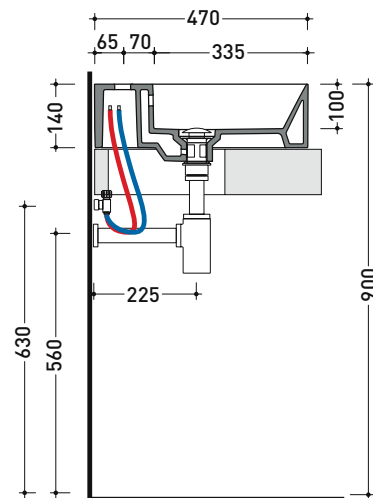

sezione longitudinale / section

sizes in mm

Please consider a 2% tolerance on indicated measurements

AP120L AppLight 120

Countertop - wall hung basin 120x47 cm with double basin

• with overflow • arranged for two/six tap holes

Complements: **Line taps basin:** ONE - NOKÉ - SI - FOLD - X1 - STIL
Line accessories: TWO - HOOP - FOLD

Technical accessories: **Chrome siphon (SIFL/CR)** - Telescopic chrome siphon (SIFL066)
Stop & Go drain (PLSG)
CERAMIC Stop & Go drain (PLCE)
Two piece set chrome tap filters (RF026)
Fixing kit for wall (9002)

Package dim. | Weight kg | Pz. Pallet n° -

CE UNI EN 14688 - CL20 Dop-No14688

vista zenitale / zenital view

vista zenitale / zenital view

vista frontale / frontal view

sezione longitudinale / section