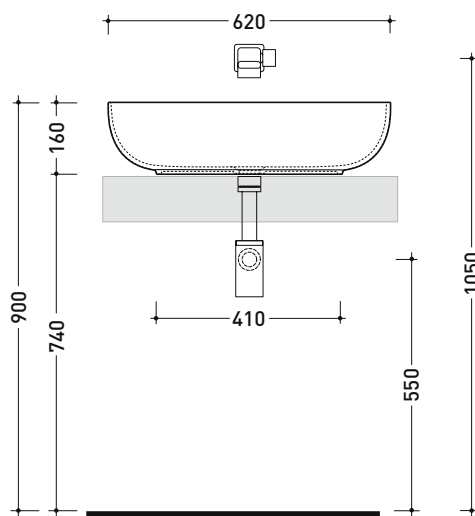

sizes in mm

Please consider a 2% tolerance on indicated measurements

AP62A App 62

Countertop basin 62 cm

• without overflow • without tap ledge

Complements: **Forty6 shelf (F6BL)**
Furniture CUBIKA - depth. 37 / 50 cm
Furniture DENVER (DV103M)
Filo 75 structure (FI75SV - FI75SC)
Line taps basin: ONE - NOKÉ - SI - FOLD - X1 - STIL
Line accessories: TWO - HOOP - FOLD

Package dim.

Weight **11 kg**

Pz. Pallet n° **30**

UNI EN 14688 - CL00 Dop-No14688

vista zenitale / zenital view

vista zenitale / zenital view

vista frontale / frontal view

sezione longitudinale / section

sizes in mm

Please consider a 2% tolerance on indicated measurements

AP5025 AppLight 5025

Reversible countertop basin 50x25 cm with tap ledge

• without overflow • arranged for single-tap hole

Complements: Line taps basin: ONE - NOKÉ - SI - FOLD - X1 - STIL
Line accessories: TWO - HOOP - FOLD

sezione longitudinale / section

sizes in mm

Please consider a 2% tolerance on indicated measurements

AP5025DX AppLight 5025

Wall-hung basin 50x25 cm with RIGHT tap ledge

• without overflow • arranged for single-tap hole