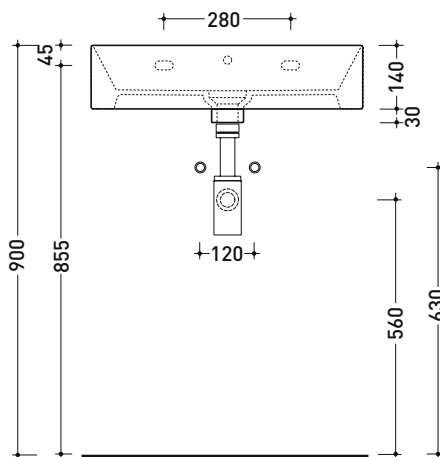

sezione longitudinale / section

sizes in mm

Please consider a 2% tolerance on indicated measurements

AP6037 AppLight 6037

Countertop - wall hung basin 60x37 cm

• with overflow • arranged for three tap holes

Package dim.

Weight 15 kg

Pz. Pallet n° -

UNI EN 14688 - CL20 Dop-No14688

vista zenitale / zenital view

foro consigliato sul piano
suggested hole on the top

vista zenitale / zenital view

vista frontale / frontal view

sezione longitudinale / section

sizes in mm

Please consider a 2% tolerance on indicated measurements

AP6047 AppLight 6047

Countertop - wall hung basin 60x47 cm

• with overflow • arranged for three tap holes