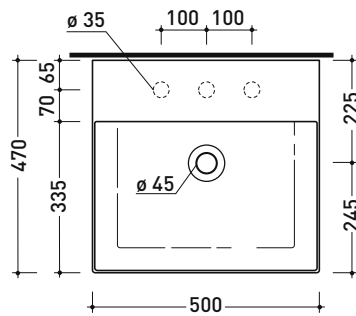

sezione longitudinale / section

sizes in mm

Please consider a 2% tolerance on indicated measurements

AP5047 AppLight 5047

Countertop - wall hung basin 50x47 cm

• with overflow • arranged for three tap holes

Package dim.

Weight 13,5 kg

Pz. Pallet n° -

CE UNI EN 14688 - CL20 Dop-No14688

vista zenitale / zenital view

foro consigliato sul piano
suggested hole on the top

vista zenitale / zenital view

vista frontale / frontal view

sezione longitudinale / section

sizes in mm

Please consider a 2% tolerance on indicated measurements

AP6037 AppLight 6037

Countertop - wall hung basin 60x37 cm

• with overflow • arranged for three tap holes