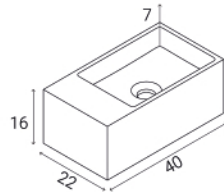

Guest R

Installation

- Wall installation
- On countertop
- Requires drilling the countertop (refer to the pre-installation)
- Compatible with Scene® and Kromat® bathroom countertops

Materials & textures

Scene®

Advanced, compact, homogeneous and renewable surface Solid Surface in pure white

Liso
Scene®

Exterior colors

Scene® Plus Colour Basics

Scene® Plus Colour Trends

Scene® Plus Colour Specials

NCS / RAL

Characteristics

Marcado
CE

0% Silica-Free

Antibacterial

Compact

Uniform

Strength and
resistance

Resistant to
impact

Scratch resistant

No surface
porosity

No internal
porosity

No water
absorption

Chemical
resistant

Easy to clean

Pleasant to touch

Thermal shock
resistance

RAL/NCS Options

Included material

- Guest washbasin packaged in an individual box
- Installation and maintenance manual

Optional material

- Exterior colour RAL/NCS
- Integrated front towel rail (L30 cm)
- Preparation for brassware
- Valves: click-clack with Scene, Kromat or brass hubcap (chrome, white or black), or with chrome fixed drain cover
- Siphons: square, round chrome and round chrome for contract
- Archives CAD, 2D and 3D

Normative

- Basins: **UNE-EN 14688:2016+A1:2019**