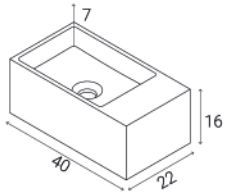

Formats

Guest L