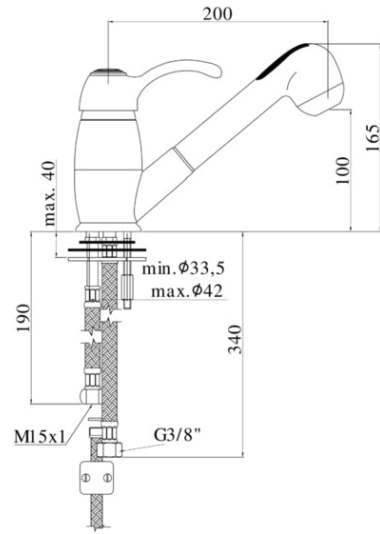

# flavia-giorgia

- One-hole sink mixer with swivelling spout complete with:
- set of 2 stainless steel hoses 3/8"G
- 1 stainless steel hose M15x1
- 1/2"-M15x1 / L.1500mm nylon hose with ecological weight
- One-hole sink mixer with swivelling spout complete with:
- set of 2 stainless steel hoses 3/8"G
- 1 stainless steel hose M15x1
- 1/2"-M15x1 / L.1500mm nylon hose with ecological weight