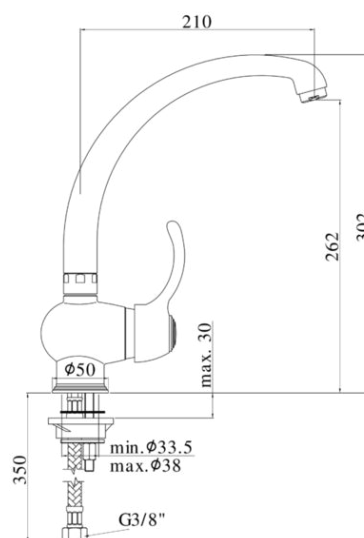

## RAPPORTO PROVA PORTATA FLOW RATE REPORT

		Pressione / Pressure ( bar )									
		0,5	1	1.5	2	2.5	3	3.5	4	4.5	5
Portata / Flow rate ( l / min )	Uscita outlet	4.27	6.08	7.49	8.7	9.75	10.7	11.57	12.41	13.19	13.95

# flavia-giorgia

- One-hole sink mixer with swivelling spout complete with:
- aerator M24x1
- set of 2 stainless steel hoses 3/8"G
- One-hole sink mixer with swivelling spout complete with:
- aerator M24x1
- set of 2 stainless steel hoses 3/8"G