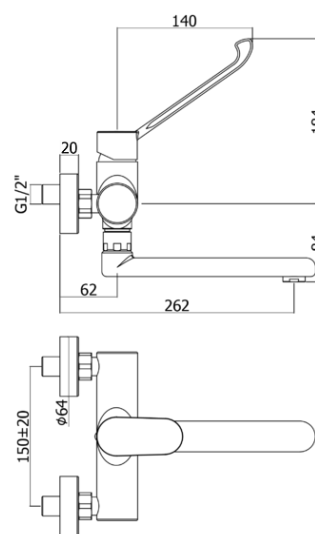

candy

- Wall sink mixer complete with:
- aerator M24x1
- 1/2" G connections

CA 302
CR- Chrome | Chrome

- Wall sink mixer complete with:
- aerator M24x1
- 1/2" G connections

ARTICOLO ARTICLE

CA 302..

- with swivel tube straight spout - l.200mm
- with clinical lever
- with swivel tube straight spout - l.200mm
- with clinical lever

RAPPORTO PROVA PORTATA FLOW RATE REPORT

	Uscita outlet	Pressione / Pressure (bar)									
		0,5	1	1.5	2	2.5	3	3.5	4	4.5	5
Portata / Flow rate (l / min)		7	9.93	12.21	14.2	15.85	17.4	18.81	20.18	21.42	22.6

DOCUMENTI TECNICI TECHNICAL DOCUMENTS

ESPLOSO
RICAMBI
CA 302