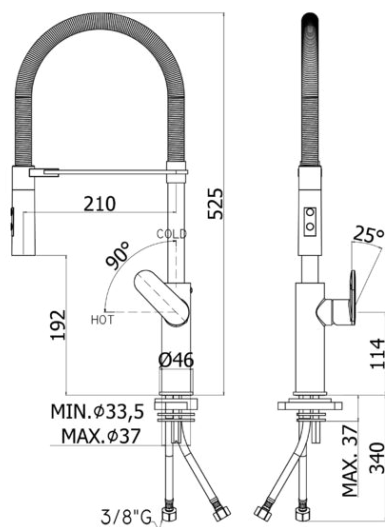

candy

- One-hole sink mixer with swivelling spout complete with:
- Minimal ABS hand-shower (two spray-functions)
- Hand-shower bracket with magnetic easy rest
- set of 2 stainless steel hoses 3/8"G

CA 179
CR- Chrome | Chrome

- One-hole sink mixer with swivelling spout complete with:
- Minimal ABS hand-shower (two spray-functions)
- Hand-shower bracket with magnetic easy rest
- set of 2 stainless steel hoses 3/8"G

ARTICOLO ARTICLE

CA 179..

- Professional
- Professional

RAPPORTO PROVA PORTATA FLOW RATE REPORT

	Uscita outlet	Pressione / Pressure (bar)									
		0,5	1	1.5	2	2.5	3	3.5	4	4.5	5
Portata / Flow rate (l / min)	getto normale - normal jet	3.2	4.59	5.61	6.44	7.18	7.91	8.53	9.15	9.7	10.26
	getto pioggia - rain jet	2.84	4.09	5.07	5.91	6.69	7.35	8	8.64	9.23	9.76

DOCUMENTI TECNICITECHNICAL DOCUMENTS

ESPLOSO
RICAMBI
CA 179

candy

- One-hole sink mixer with swivelling spout complete with:
- Minimal ABS hand-shower (two spray-functions)
- Hand-shower bracket with magnetic easy rest
- set of 2 stainless steel hoses 3/8"G