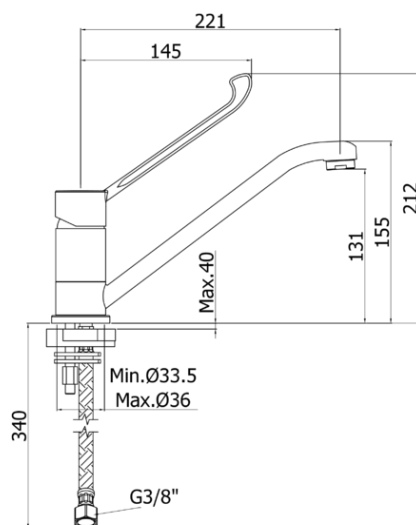

ARTICOLO ARTICLE

CA 302..

- with swivel tube straight spout - l.200mm
- with clinical lever
- with swivel tube straight spout - l.200mm
- with clinical lever

RAPPORTO PROVA PORTATA FLOW RATE REPORT

	Uscita outlet	Pressione / Pressure (bar)									
		0,5	1	1.5	2	2.5	3	3.5	4	4.5	5
Portata / Flow rate (l / min)		7	9.93	12.21	14.2	15.85	17.4	18.81	20.18	21.42	22.6

DOCUMENTI TECNICI TECHNICAL DOCUMENTS

ESPLOSO
RICAMBI
CA 302

candy

- One-hole sink mixer with swivelling spout complete with:
- aerator M24x1
- set of 2 stainless steel hoses 3/8"G

CA 303

CR- Chrome | Chrome

- One-hole sink mixer with swivelling spout complete with:
- aerator M24x1
- set of 2 stainless steel hoses 3/8"G

ARTICOLO ARTICLE

CA 303..

- with tube spout
- with clinical lever
- with tube spout
- with clinical lever