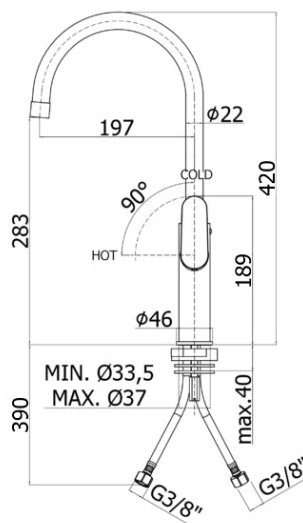

candy

- Tall One-hole sink mixer with swivelling spout complete with:
- aerator M22x1F
- set of 2 stainless steel hoses 3/8"G

CA 180
CR- Chrome | Chrome

- Tall One-hole sink mixer with swivelling spout complete with:
- aerator M22x1F
- set of 2 stainless steel hoses 3/8"G

ARTICOLO ARTICLE

CA 180..

- with tube spout - Ø22mm
- with tube spout - Ø22mm

RAPPORTO PROVA PORTATA FLOW RATE REPORT

	Uscita outlet	Pressione / Pressure (bar)									
		0,5	1	1.5	2	2.5	3	3.5	4	4.5	5
Portata / Flow rate (l / min)		3.93	5.16	6.44	7.51	8.39	9.21	9.96	10.61	11.29	11.93

DOCUMENTI TECNICITECHNICAL DOCUMENTS

ESPLOSO
RICAMBI
CA 180