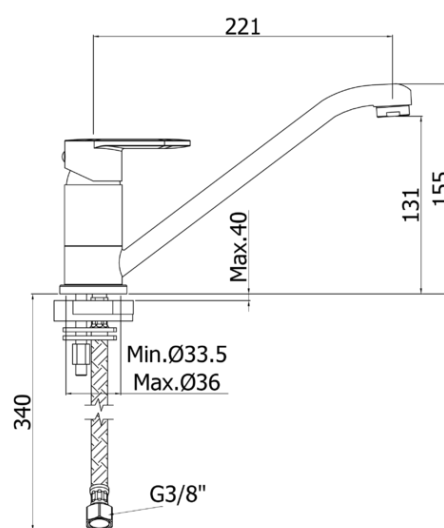

candy

- One-hole sink mixer with swivelling spout complete with:
- aerator M24x1
- set of 2 stainless steel hoses 3/8"G

CA 182T

CR- Chrome | Chrome

- One-hole sink mixer with swivelling spout complete with:
- aerator M24x1
- set of 2 stainless steel hoses 3/8"G

ARTICOLO ARTICLE

CA 182T..

- with tube spout
- with tube spout

RAPPORTO PROVA PORTATA FLOW RATE REPORT

	Uscita outlet	Pressione / Pressure (bar)									
		0,5	1	1.5	2	2.5	3	3.5	4	4.5	5
Portata / Flow rate (l / min)		6.17	8.93	11.01	12.78	14.25	15.62	16.92	18.07	19.33	20.32

DOCUMENTI TECNICITECHNICAL DOCUMENTS

ESPLOSO
RICAMBI
CA 182T