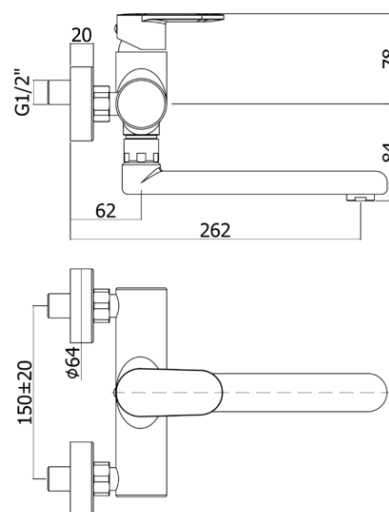

- One-hole sink mixer with swivelling spout complete with:
- aerator M24x1
- set of 2 stainless steel hoses 3/8"G

ARTICOLO ARTICLE

CA 303..

- with tube spout
- with clinical lever
- with tube spout
- with clinical lever

RAPPORTO PROVA PORTATA FLOW RATE REPORT

	Uscita outlet	Pressione / Pressure (bar)									
		0,5	1	1.5	2	2.5	3	3.5	4	4.5	5
Portata / Flow rate (l / min)		6.17	8.93	11.01	12.78	14.25	15.62	16.92	18.07	19.33	20.32

DOCUMENTI TECNICITECHNICAL DOCUMENTS

ESPLOSO
RICAMBI
CA 303

candy

- Wall sink mixer complete with:
- aerator M24x1
- 1/2" G connections

- Wall sink mixer complete with:
- aerator M24x1
- 1/2" G connections

ARTICOLO ARTICLE

CA 161..

- with swivel tube straight spout - l.200mm
- with swivel tube straight spout - l.200mm

CA 161

CR- Chrome | Chrome

RAPPORTO PROVA PORTATA FLOW RATE REPORT

	Uscita outlet	Pressione / Pressure (bar)									
		0,5	1	1.5	2	2.5	3	3.5	4	4.5	5
Portata / Flow rate (l / min)		7	9.93	12.21	14.2	15.85	17.4	18.81	20.18	21.42	22.6