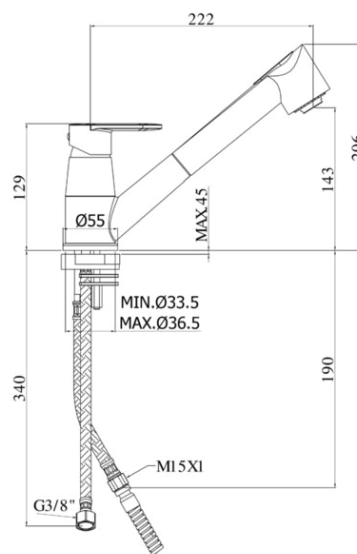

ARTICOLO ARTICLE

CA 182T..

- with tube spout
- with tube spout

RAPPORTO PROVA PORTATA FLOW RATE REPORT

	Uscita outlet	Pressione / Pressure (bar)									
		0,5	1	1.5	2	2.5	3	3.5	4	4.5	5
Portata / Flow rate (l / min)		6.17	8.93	11.01	12.78	14.25	15.62	16.92	18.07	19.33	20.32

DOCUMENTI TECNICITECHNICAL DOCUMENTS

ESPLOSO
RICAMBI
CA 182T

candy

- One-hole sink mixer with swivelling spout complete with:
- set of 2 stainless steel hoses 3/8"G
- 1 stainless steel hose M15x1
- 1/2"-M15x1 / L.1500mm nylon hose with ecological weight