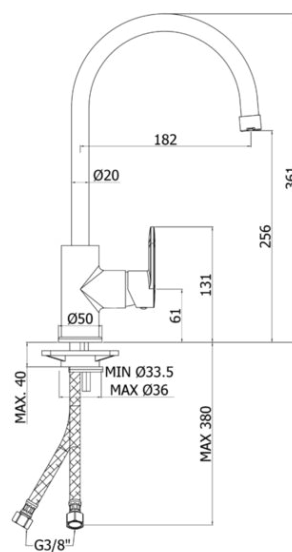

candy

- One-hole sink mixer with swivelling spout complete with:
- aerator M22x1F
- set of 2 stainless steel hoses 3/8"G

CA 181

CR- Chrome | Chrome

- One-hole sink mixer with swivelling spout complete with:
- aerator M22x1F
- set of 2 stainless steel hoses 3/8"G

ARTICOLO ARTICLE

CA 181..

- with tube spout - Ø20mm
- with tube spout - Ø20mm

RAPPORTO PROVA PORTATA FLOW RATE REPORT

	Uscita outlet	Pressione / Pressure (bar)									
		0,5	1	1.5	2	2.5	3	3.5	4	4.5	5
Portata / Flow rate (l / min)		5.86	8.42	10.52	12.19	13.6	14.97	16.25	17.39	18.47	19.5

DOCUMENTI TECNICI TECHNICAL DOCUMENTS

ESPLOSO
RICAMBI
CA 181