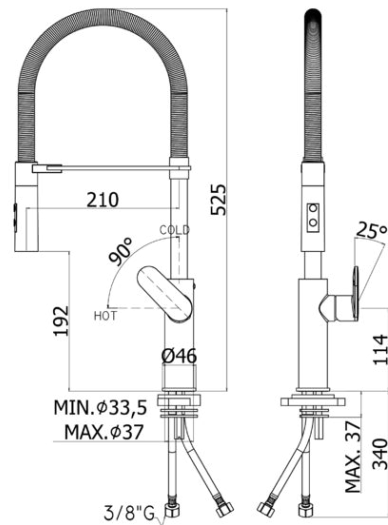

candy

- One-hole sink mixer with swivelling spout complete with:
- Minimal ABS hand-shower (two spray-functions)
- Hand-shower bracket with magnetic easy rest
- set of 2 stainless steel hoses 3/8"G

CA 179
CR- Chrome | Chrome

- One-hole sink mixer with swivelling spout complete with:
- Minimal ABS hand-shower (two spray-functions)
- Hand-shower bracket with magnetic easy rest
- set of 2 stainless steel hoses 3/8"G

ARTICOLO ARTICLE

DOCUMENTI TECNICITECHNICAL DOCUMENTS

ESPLOSO
RICAMBI
CA 179

candy

- One-hole sink mixer with swivelling spout complete with:
- Minimal ABS hand-shower (two spray-functions)
- Hand-shower bracket with magnetic easy rest
- set of 2 stainless steel hoses 3/8"G