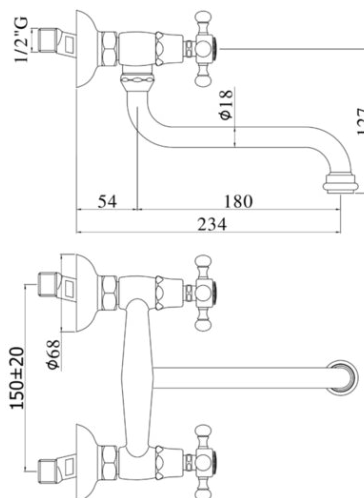

	Uscita outlet	Pressione / Pressure (bar)									
		0,5	1	1.5	2	2.5	3	3.5	4	4.5	5
Portata / Flow rate (l / min)		6.73	8.96	10.78	12.39	13.76	15.07	16.17	17.29	18.33	19.32

DOCUMENTI TECNICI TECHNICAL DOCUMENTS

ESPLOSO
RICAMBI
FME 181

belinda-melissa

- Wall sink mixer bridge model with swivelling spout complete with:
- aerator M22x1
- set of 2 S-wall-unions 1/2"x3/4"G and wall-plates
- Wall sink mixer bridge model with swivelling spout complete with:
- aerator M22x1
- set of 2 S-wall-unions 1/2"x3/4"G and wall-plates

ARTICOLO ARTICLE

FBLV 161..

- with "S" spout - Ø18x180mm
- with "S" spout - Ø18x180mm

FBLV 161

- CR- Chrome | Chrome
- CO- Chrome + gold finish | Chrome + gold finish
- BR- Bronze | Bronze
- RM- Copper | Copper