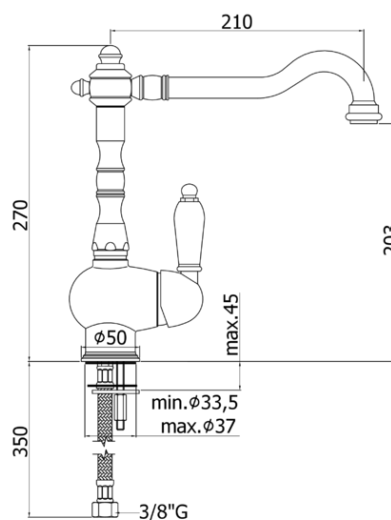

belinda-melissa

- One-hole sink mixer with swivelling spout complete with:
- aerator M22x1
- set of 2 stainless steel hoses 3/8"G
- One-hole sink mixer with swivelling spout complete with:
- aerator M22x1
- set of 2 stainless steel hoses 3/8"G

FBLV 180

- CR- Chrome | Chrome
- CO- Chrome + gold finish | Chrome + gold finish
- BR- Bronze | Bronze
- RM- Copper | Copper

ARTICOLO ARTICLE

FBLV 180..

- with spout - 210mm
- with spout - 210mm

RAPPORTO PROVA PORTATA FLOW RATE REPORT

ESPLOSO
RICAMBI
FBLV 180

belinda-melissa

- One-hole sink mixer with swivelling spout complete with:
- aerator M22x1
- set of 2 stainless steel hoses 3/8"G
- One-hole sink mixer with swivelling spout complete with:
- aerator M22x1
- set of 2 stainless steel hoses 3/8"G

ARTICOLO ARTICLE

FBLV 161..

- with "S" spout - Ø18x180mm
- with "S" spout - Ø18x180mm

FBLV 161

- CR- Chrome | Chrome
- CO- Chrome + gold finish | Chrome + gold finish
- BR- Bronze | Bronze
- RM- Copper | Copper