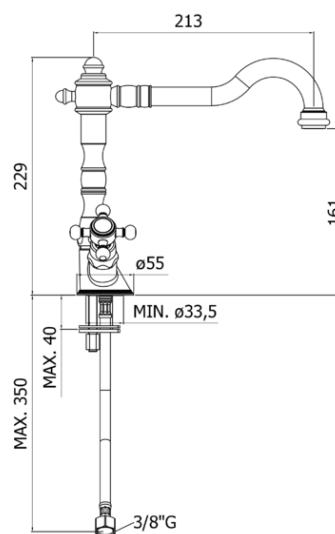

belinda-melissa

- One-hole sink mixer with swivelling spout complete with:
- aerator M22x1
- set of 2 stainless steel hoses 3/8"G
- One-hole sink mixer with swivelling spout complete with:
- aerator M22x1
- set of 2 stainless steel hoses 3/8"G

FBLV 180

- CR- Chrome | Chrome
- CO- Chrome + gold finish | Chrome + gold finish
- BR- Bronze | Bronze
- RM- Copper | Copper

ARTICOLO ARTICLE

FBLV 180..

- with spout - 210mm
- with spout - 210mm

RAPPORTO PROVA PORTATA FLOW RATE REPORT

ARTICOLO ARTICLE

FBLV 161..

- with "S" spout - Ø18x180mm
- with "S" spout - Ø18x180mm

FBLV 161

- CR- Chrome | Chrome
- CO- Chrome + gold finish | Chrome + gold finish
- BR- Bronze | Bronze
- RM- Copper | Copper