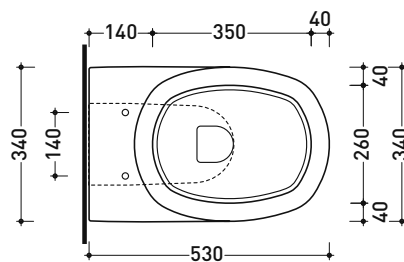

vista zenitale / zenital view