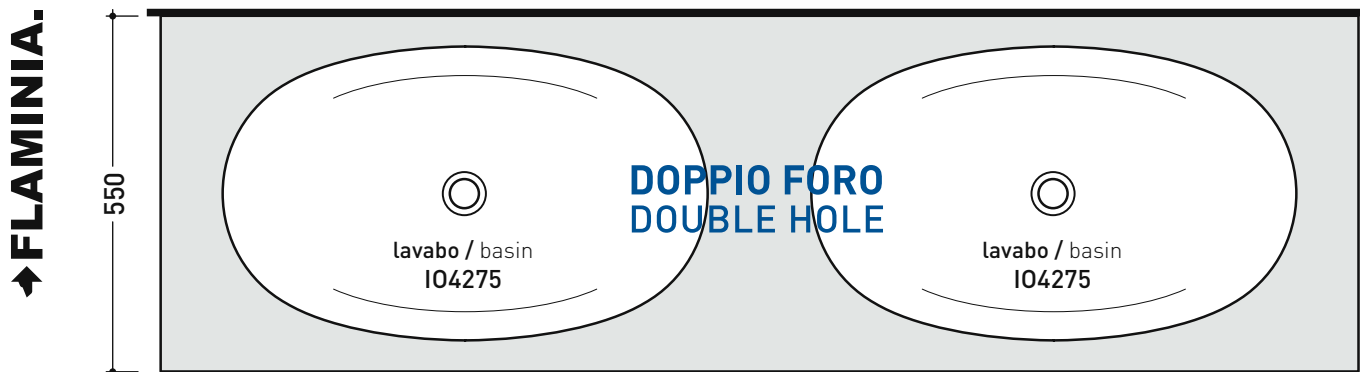

MODULO PER LA REALIZZAZIONE DELLE MENSOLE IO A MISURA PER DOPPIO ART. IO4275 IO CUSTOMIZED SHELVES FOR DOUBLE ART. IO4275 FORM

E' obbligatorio fotocopiare questa pagina, compilarla con cura e allegarla all'ordine.
It's compulsory to photocopy this page, carefully fill in and attach to the order.

1 DETTAGLI ORDINE / ORDER DETAILS

cliente - client

ordine - order n:

data - date:

ref.:

annotazioni - notes

2 SCELTA ARTICOLO / ITEM CHOICE

E' importante consultare prima la scheda tecnica relativa
It's important to consult before the technical detail

☐ art. **IO75M2 - IO75M3**
mensola / shelf da / from 180 a / to 200 cm

☐ art. **IO75M4**
mensola / shelf da / from 180 a / to 250 cm
(solo in **Pietraluce** / only in **Pietraluce**)

3 SCELTA MATERIALE / MATERIAL SELECTION

PIETRALUCE

☐ bianco - white	☐ nero - black
☐ grigio - grey	☐ argilla - argilla
☐ beige - beige	☐ carbone - carbone
☐ sabbia - sand	☐ latte - milky white
☐ blu ultram. - marine blue	☐ fango - fango
☐ rosso cuoio - red	☐ cenere - cenere
☐ sabbia - sand	

FINITURE LEGNO / WOOD FINISHES

1. ☐ rovere moro - dark oak   ☐ rovere sbiancato - light oak

4 SCELTA MISURE / MEASURES

PIETRALUCE   min 500 / max 500   min 1500 / max 1500   min 500 / max 500

LEGNO   min 500 / max 500   min 1000 / max 1000   min 500 / max 500

A = mm   B = mm   C = mm
D = mm

- A = misura interasse lavabo da sinistra / left distance of basin.
- B = misura interasse lavabo da destra / right distance of basin.
- C = misura totale del piano / total length of the shelf.

- C = misura totale del piano / total length of the shelf.
- verificare sempre che / verify that: **A + B + C = D.**