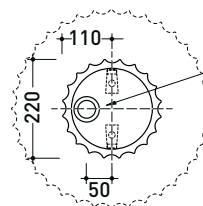

sezione longitudinale / section

sizes in mm

Please consider a 2% tolerance on indicated measurements

SE44A Settecento 44

Basin 44 cm - countertop or suitable for pedestal

• without overflow • without tap ledge

Package dim.

Weight 12 kg

Pz. Pallet n° 30

UNI EN 14688 - CL00

Dop-No14688

vista zenitale / zenital view

vista zenitale / zenital view

vista frontale / frontal view

sezione longitudinale / section

sizes in mm

Please consider a 2% tolerance on indicated measurements

SECOL + SE44A

Pedestal suitable for Settecento 44 basin
(floor fixing kit art. 9005 and siphon art. FMT/SIF included)

Package dim. pedestal	Weight 12 kg	Pz. Pallet n° 30
Package dim. basin	Weight 14 kg	Pz. Pallet n° 16

vista zenitale / zenital view

vista zenitale / zenital view

allaccio scarico tramite raccordo tecnico per lavabo in PP 40/50 mm con morsetto
drainage connection: use a PP 40/50 mm connector for washbasin with holdfast