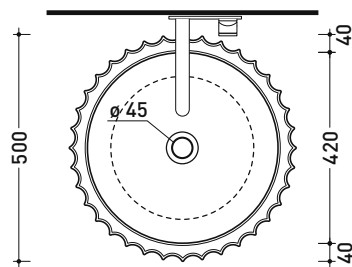

SE50A Settecento 50

Basin 50 cm - countertop or suitable for pedestal

• without overflow • without tap ledge

Complements: **Settecento pedestal (SECOL)**
FORTY6 shelf (F6FNT)
CUBIKA wall hung vanity units depth 50 cm
DENVER furniture (DV103M)
Line taps basin: ONE - NOKÉ - SI - FOLD - X1 - STIL
Line accessories: TWO - HOOP - FOLD

Package dim.

Weight **15,5 kg**

Pz. Pallet n° **18**

UNI EN 14688 - CL00

Dop-No14688

vista zenitale / zenital view

vista zenitale / zenital view

vista frontale / frontal view

sezione longitudinale / section

sizes in mm

Please consider a 2% tolerance on indicated measurements

SE44A Settecento 44

Basin 44 cm - countertop or suitable for pedestal

• without overflow • without tap ledge