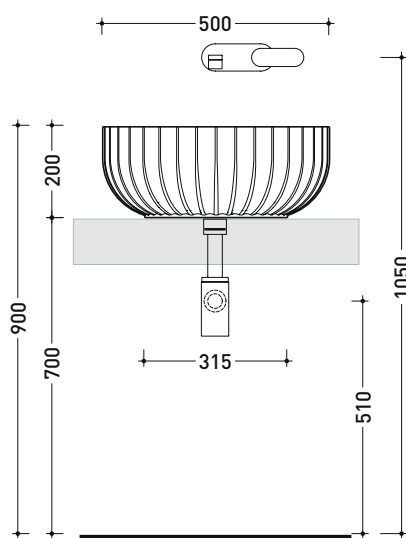

SE50A Settecento 50

Basin 50 cm - countertop or suitable for pedestal

• without overflow • without tap ledge

Complements: **Settecento pedestal (SECOL)**
FORTY6 shelf (F6FNT)
CUBIKA wall hung vanity units depth 50 cm
DENVER furniture (DV103M)
Line taps basin: ONE - NOKÉ - SI - FOLD - X1 - STIL
Line accessories: TWO - HOOP - FOLD

Package dim.

Weight **15,5 kg**

Pz. Pallet n° **18**

UNI EN 14688 - CL00

Dop-No14688

vista zenitale / zenital view

vista zenitale / zenital view

vista frontale / frontal view

sezione longitudinale / section

sizes in mm

Please consider a 2% tolerance on indicated measurements

SE44A Settecento 44

Basin 44 cm - countertop or suitable for pedestal

• without overflow • without tap ledge

vista frontale / frontal view

sezione longitudinale / section

sizes in mm

Please consider a 2% tolerance on indicated measurements