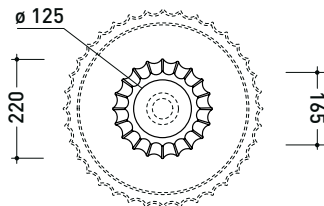

sezione longitudinale / section

sizes in mm

Please consider a 2% tolerance on indicated measurements

SECOL + SE44A

Pedestal suitable for Settecento 44 basin
(floor fixing kit art. 9005 and siphon art. FMT/SIF included)

Package dim. pedestal	Weight 12 kg	Pz. Pallet n° 30
Package dim. basin	Weight 14 kg	Pz. Pallet n° 16

vista zenitale / zenital view

vista zenitale / zenital view

allaccio scarico tramite raccordo tecnico per lavabo in PP 40/50 mm con morsetto
drainage connection: use a PP 40/50 mm connector for washbasin with holdfast