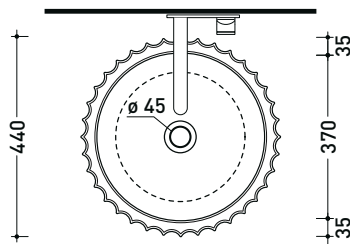

sezione longitudinale / section

sizes in mm

Please consider a 2% tolerance on indicated measurements

SE44A Settecento 44

Basin 44 cm - countertop or suitable for pedestal

• without overflow • without tap ledge

Package dim.

Weight 12 kg

Pz. Pallet n° 30

UNI EN 14688 - CL00

Dop-No14688

vista zenitale / zenital view

vista zenitale / zenital view

vista frontale / frontal view

Package dim. pedestal	Weight 12 kg	Pz. Pallet n° 30
Package dim. basin	Weight 14 kg	Pz. Pallet n° 16

vista zenitale / zenital view

vista zenitale / zenital view

allaccio scarico tramite raccordo tecnico per lavabo in PP 40/50 mm con morsetto
drainage connection: use a PP 40/50 mm connector for washbasin with holdfast