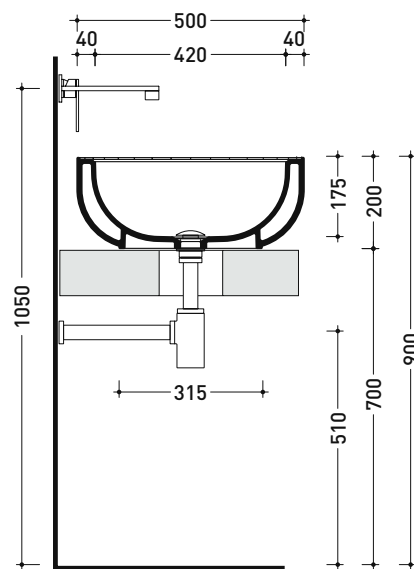

SE50A Settecento 50

Basin 50 cm - countertop or suitable for pedestal

• without overflow • without tap ledge

Complements: **Settecento pedestal (SECOL)**
FORTY6 shelf (F6FNT)
CUBIKA wall hung vanity units depth 50 cm
DENVER furniture (DV103M)
Line taps basin: ONE - NOKÉ - SI - FOLD - X1 - STIL
Line accessories: TWO - HOOP - FOLD

Package dim.

Weight **15,5 kg**

Pz. Pallet n° **18**

UNI EN 14688 - CL00

Dop-No14688

vista zenitale / zenital view

vista zenitale / zenital view

vista frontale / frontal view

sezione longitudinale / section

sizes in mm

Please consider a 2% tolerance on indicated measurements

SE44A Settecento 44

Basin 44 cm - countertop or suitable for pedestal

• without overflow • without tap ledge

Package dim. pedestal	Weight 12 kg	Pz. Pallet n° 30
Package dim. basin	Weight 14 kg	Pz. Pallet n° 16

vista zenitale / zenital view

vista zenitale / zenital view

allaccio scarico tramite raccordo tecnico per lavabo in PP 40/50 mm con morsetto
drainage connection: use a PP 40/50 mm connector for washbasin with holdfast