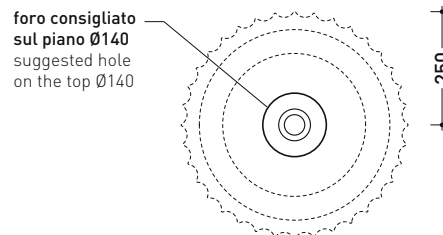

SE50A Settecento 50

Basin 50 cm - countertop or suitable for pedestal

• without overflow • without tap ledge

Complements: **Settecento pedestal (SECOL)**
FORTY6 shelf (F6FNT)
CUBIKA wall hung vanity units depth 50 cm
DENVER furniture (DV103M)
Line taps basin: ONE - NOKÉ - SI - FOLD - X1 - STIL
Line accessories: TWO - HOOP - FOLD

Package dim.

Weight **15,5 kg**

Pz. Pallet n° **18**

UNI EN 14688 - CL00

Dop-No14688

vista zenitale / zenital view

vista zenitale / zenital view

vista frontale / frontal view

sezione longitudinale / section

sizes in mm

Please consider a 2% tolerance on indicated measurements

SE44A Settecento 44

Basin 44 cm - countertop or suitable for pedestal

• without overflow • without tap ledge