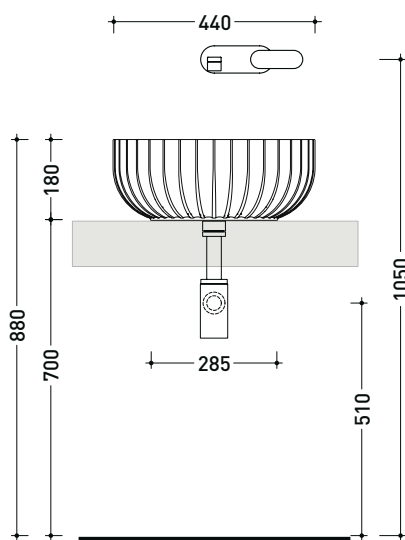

sezione longitudinale / section

sizes in mm

Please consider a 2% tolerance on indicated measurements

SE44A Settecento 44

Basin 44 cm - countertop or suitable for pedestal

• without overflow • without tap ledge

Package dim.

Weight 12 kg

Pz. Pallet n° 30

UNI EN 14688 - CL00

Dop-No14688

vista zenitale / zenital view

vista zenitale / zenital view

vista frontale / frontal view

sezione longitudinale / section

sizes in mm

Please consider a 2% tolerance on indicated measurements

SECOL + SE44A

Pedestal suitable for Settecento 44 basin
(floor fixing kit art. 9005 and siphon art. FMT/SIF included)

Package dim. pedestal	Weight 12 kg	Pz. Pallet n° 30
Package dim. basin	Weight 14 kg	Pz. Pallet n° 16

vista zenitale / zenital view

vista zenitale / zenital view

allaccio scarico tramite raccordo tecnico per lavabo in PP 40/50 mm con morsetto
drainage connection: use a PP 40/50 mm connector for washbasin with holdfast