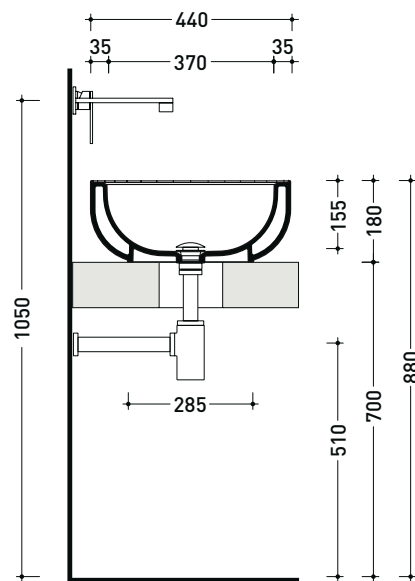

sezione longitudinale / section

sizes in mm

Please consider a 2% tolerance on indicated measurements

SE44A Settecento 44

Basin 44 cm - countertop or suitable for pedestal

• without overflow • without tap ledge

Package dim.

Weight 12 kg

Pz. Pallet n° 30

UNI EN 14688 - CL00

Dop-No14688

vista zenitale / zenital view

vista zenitale / zenital view

vista frontale / frontal view

sezione longitudinale / section

sizes in mm

Please consider a 2% tolerance on indicated measurements

SECOL + SE44A

Pedestal suitable for Settecento 44 basin
(floor fixing kit art. 9005 and siphon art. FMT/SIF included)

Package dim. pedestal	Weight 12 kg	Pz. Pallet n° 30
Package dim. basin	Weight 14 kg	Pz. Pallet n° 16

vista zenitale / zenital view

vista zenitale / zenital view

allaccio scarico tramite raccordo tecnico per lavabo in PP 40/50 mm con morsetto
drainage connection: use a PP 40/50 mm connector for washbasin with holdfast