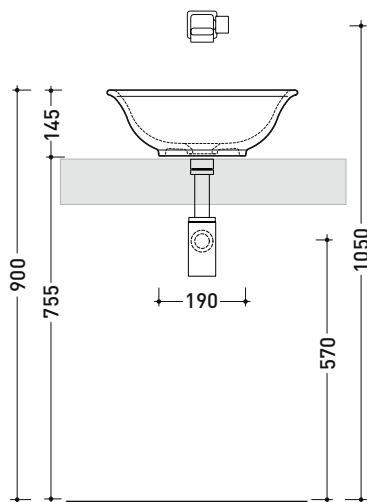

BL42L Boll 42

Countertop basin 42 cm

• WITHOUT OVERFLOW • WITHOUT TAP LEDGE

Complements: FORTY6 shelf (F6BL)
 FILO 60 / 75 metal structure (FI60SV - FI75SC - DI75SC)
 BOX wall hung vanity units depth 37 / 50 cm
 CUBIKA wall hung vanity units depth 37 / 50 cm
 DENVER furniture (DV103M)
 Line taps basin: ONE - NOKÉ - SI - FOLD - X1
 Line accessories: TWO - HOOP - NOKÉ - FOLD

Package dim. 45 x 16,5 x 44 cm | Weight 7 kg | Pz. Pallet n° 24

CE UNI EN 14688 - CL00 Dop-No14688

vista zenitale / zenital view

vista zenitale / zenital view

vista frontale / frontal view

sezione longitudinale / section

BL56L Boll 56

Countertop basin 56 cm

• WITHOUT OVERFLOW • WITHOUT TAP LEDGE

Complements: FORTY6 shelf (F6BL)
 FILO 60 / 75 metal structure (FI60SV - FI75SC - DI75SC)
 BOX wall hung vanity units depth 37 / 50 cm
 CUBIKA wall hung vanity units depth 37 / 50 cm
 DENVER furniture (DV103M)
 Line taps basin: ONE - NOKÉ - SI - FOLD - X1
 Line accessories: TWO - HOOP - NOKÉ - FOLD

Package dim. 56,5 x 43 x 18,5 cm | Weight 10 kg | Pz. Pallet n° 24

CE UNI EN 14688 - CL00 Dop-No14688

vista zenitale / zenital view

vista zenitale / zenital view

vista frontale / frontal view

sezione longitudinale / section