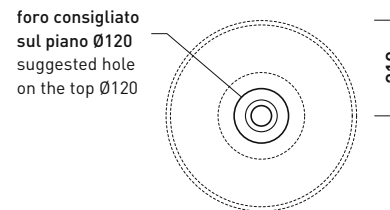

BL42L Boll 42

Countertop basin 42 cm

• WITHOUT OVERFLOW • WITHOUT TAP LEDGE

Complements: FORTY6 shelf (F6BL)
 FILO 60 / 75 metal structure (FI60SV - FI75SC - DI75SC)
 BOX wall hung vanity units depth 37 / 50 cm
 CUBIKA wall hung vanity units depth 37 / 50 cm
 DENVER furniture (DV103M)
 Line taps basin: ONE - NOKÉ - SI - FOLD - X1
 Line accessories: TWO - HOOP - NOKÉ - FOLD

Technical accessories: Chrome siphon (SIFL/CR) - Telescopic chrome siphon (SIFL066)
 Stop & Go drain (PLSG)
 CERAMIC Stop & Go drain (PLCE)
 Chrome waste with automatic integrated overflow (PLTPCR)
 Waste with automatic integrated overflow and ceramic cover (PLTPCE)
 Two piece set chrome tap filters (RF026)

Package dim. 45 x 16,5 x 44 cm | Weight 7 kg | Pz. Pallet n° 24

CE UNI EN 14688 - CL00 Dop-No14688

vista zenitale / zenital view

vista zenitale / zenital view

vista frontale / frontal view

sezione longitudinale / section

Package dim. 56,5 x 43 x 18,5 cm | Weight 10 kg | Pz. Pallet n° 24

CE UNI EN 14688 - CL00 Dop-No14688

vista zenitale / zenital view

vista zenitale / zenital view

vista frontale / frontal view

sezione longitudinale / section