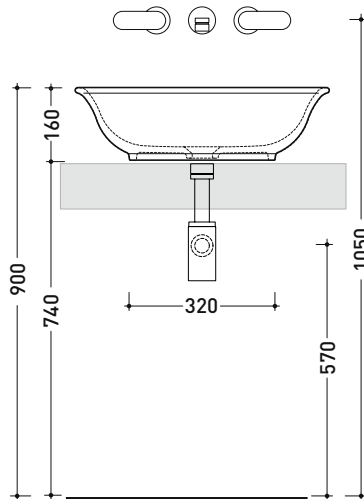

Package dim. 45 x 16,5 x 44 cm | Weight 7 kg | Pz. Pallet n° 24

CE UNI EN 14688 - CL00 Dop-No14688

vista zenitale / zenital view

vista zenitale / zenital view

vista frontale / frontal view

sezione longitudinale / section

BL56L Boll 56

Countertop basin 56 cm

• WITHOUT OVERFLOW • WITHOUT TAP LEDGE

Complements: FORTY6 shelf (F6BL)
 FILO 60 / 75 metal structure (FI60SV - FI75SC - DI75SC)
 BOX wall hung vanity units depth 37 / 50 cm
 CUBIKA wall hung vanity units depth 37 / 50 cm
 DENVER furniture (DV103M)
 Line taps basin: ONE - NOKÉ - SI - FOLD - X1
 Line accessories: TWO - HOOP - NOKÉ - FOLD

Package dim. 56,5 x 43 x 18,5 cm | Weight 10 kg | Pz. Pallet n° 24

CE UNI EN 14688 - CL00 Dop-No14688

vista zenitale / zenital view

vista zenitale / zenital view

vista frontale / frontal view

sezione longitudinale / section

sizes in mm

CERAMIC: glossy finish

white black

matt finish

milky white carbone argilla nuvola fango rosso rubens petrolio

MEATL: glossy finish

white / gold white / platinum

Please consider a 2% tolerance on indicated measurements