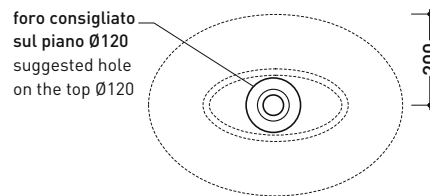

BL56L Boll 56

Countertop basin 56 cm

• WITHOUT OVERFLOW • WITHOUT TAP LEDGE

Complements: FORTY6 shelf (F6BL)
 FILO 60 / 75 metal structure (FI60SV - FI75SC - DI75SC)
 BOX wall hung vanity units depth 37 / 50 cm
 CUBIKA wall hung vanity units depth 37 / 50 cm
 DENVER furniture (DV103M)
 Line taps basin: ONE - NOKÉ - SI - FOLD - X1
 Line accessories: TWO - HOOP - NOKÉ - FOLD

Technical accessories: Chrome siphon (SIFL/CR) - Telescopic chrome siphon (SIFL066)
 Stop & Go drain (PLSG)
 CERAMIC Stop & Go drain (PLCE)
 Chrome waste with automatic integrated overflow (PLTPCR)
 Waste with automatic integrated overflow and ceramic cover (PLTPCE)
 Two piece set chrome tap filters (RF026)

Package dim. 56,5 x 43 x 18,5 cm | Weight 10 kg | Pz. Pallet n° 24

CE UNI EN 14688 - CL00 Dop-No14688

vista zenitale / zenital view

vista zenitale / zenital view

vista frontale / frontal view

sezione longitudinale / section