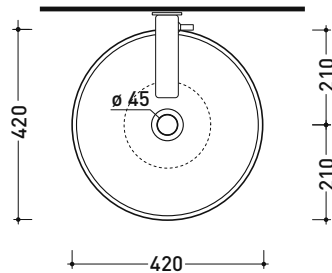

BL42L Boll 42

Countertop basin 42 cm

• WITHOUT OVERFLOW • WITHOUT TAP LEDGE

Complements: FORTY6 shelf (F6BL)
 FILO 60 / 75 metal structure (FI60SV - FI75SC - DI75SC)
 BOX wall hung vanity units depth 37 / 50 cm
 CUBIKA wall hung vanity units depth 37 / 50 cm
 DENVER furniture (DV103M)
 Line taps basin: ONE - NOKÉ - SI - FOLD - X1
 Line accessories: TWO - HOOP - NOKÉ - FOLD

Package dim. 45 x 16,5 x 44 cm | Weight 7 kg | Pz. Pallet n° 24

CE UNI EN 14688 - CL00 Dop-No14688

vista zenitale / zenital view

vista zenitale / zenital view

vista frontale / frontal view

sezione longitudinale / section

sizes in mm

CERAMIC: glossy finish

matt finish

MEATL: glossy finish

white / gold white / platinum

Please consider a 2% tolerance on indicated measurements

design PAOLA NAVONE

2011

Package dim. 56,5 x 43 x 18,5 cm | Weight 10 kg | Pz. Pallet n° 24

CE UNI EN 14688 - CL00 Dop-No14688

vista zenitale / zenital view

vista zenitale / zenital view

vista frontale / frontal view

sezione longitudinale / section