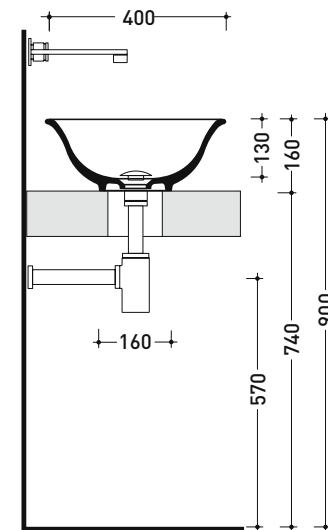

Package dim. 45 x 16,5 x 44 cm | Weight 7 kg | Pz. Pallet n° 24

CE UNI EN 14688 - CL00 Dop-No14688

vista zenitale / zenital view

vista zenitale / zenital view

vista frontale / frontal view

sezione longitudinale / section

BL56L Boll 56

Countertop basin 56 cm

• WITHOUT OVERFLOW • WITHOUT TAP LEDGE

Complements: FORTY6 shelf (F6BL)
 FILO 60 / 75 metal structure (FI60SV - FI75SC - DI75SC)
 BOX wall hung vanity units depth 37 / 50 cm
 CUBIKA wall hung vanity units depth 37 / 50 cm
 DENVER furniture (DV103M)
 Line taps basin: ONE - NOKÉ - SI - FOLD - X1
 Line accessories: TWO - HOOP - NOKÉ - FOLD

Package dim. 56,5 x 43 x 18,5 cm | Weight 10 kg | Pz. Pallet n° 24

CE UNI EN 14688 - CL00 Dop-No14688

vista zenitale / zenital view

vista zenitale / zenital view

vista frontale / frontal view

sezione longitudinale / section

sizes in mm

CERAMIC: glossy finish

white black

matt finish

milky white carbone argilla nuvola fango rosso rubens petrolio

MEATL: glossy finish

white / gold white / platinum

Please consider a 2% tolerance on indicated measurements