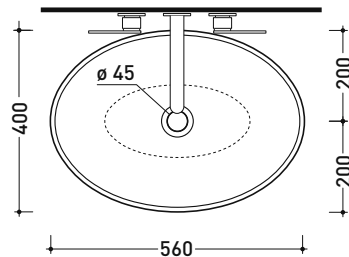

Package dim. 45 x 16,5 x 44 cm | Weight 7 kg | Pz. Pallet n° 24

CE UNI EN 14688 - CL00 Dop-No14688

vista zenitale / zenital view

vista zenitale / zenital view

vista frontale / frontal view

sezione longitudinale / section

sizes in mm

CERAMIC: glossy finish

matt finish

MEATL: glossy finish

white / gold white / platinum

Please consider a 2% tolerance on indicated measurements

design PAOLA NAVONE

2011

BL56L Boll 56

Countertop basin 56 cm

• WITHOUT OVERFLOW • WITHOUT TAP LEDGE

Complements: FORTY6 shelf (F6BL)
 FILO 60 / 75 metal structure (FI60SV - FI75SC - DI75SC)
 BOX wall hung vanity units depth 37 / 50 cm
 CUBIKA wall hung vanity units depth 37 / 50 cm
 DENVER furniture (DV103M)
 Line taps basin: ONE - NOKÉ - SI - FOLD - X1
 Line accessories: TWO - HOOP - NOKÉ - FOLD

Package dim. 56,5 x 43 x 18,5 cm | Weight 10 kg | Pz. Pallet n° 24

CE UNI EN 14688 - CL00 Dop-No14688

vista zenitale / zenital view

vista zenitale / zenital view

vista frontale / frontal view

sezione longitudinale / section