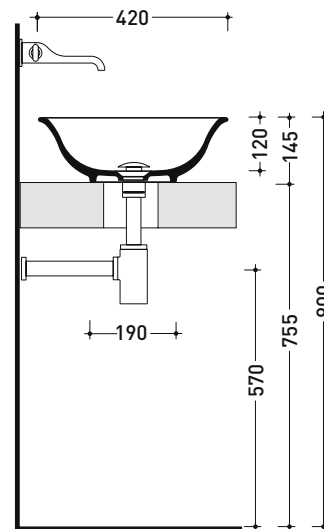

BL42L Boll 42

Countertop basin 42 cm

• WITHOUT OVERFLOW • WITHOUT TAP LEDGE

Complements: FORTY6 shelf (F6BL)
 FILO 60 / 75 metal structure (FI60SV - FI75SC - DI75SC)
 BOX wall hung vanity units depth 37 / 50 cm
 CUBIKA wall hung vanity units depth 37 / 50 cm
 DENVER furniture (DV103M)
 Line taps basin: ONE - NOKÉ - SI - FOLD - X1
 Line accessories: TWO - HOOP - NOKÉ - FOLD

Package dim. 45 x 16,5 x 44 cm | Weight 7 kg | Pz. Pallet n° 24

CE UNI EN 14688 - CL00 Dop-No14688

vista zenitale / zenital view

vista zenitale / zenital view

vista frontale / frontal view

sezione longitudinale / section

sizes in mm

CERAMIC: glossy finish

matt finish

MEATL: glossy finish

white / gold white / platinum

Please consider a 2% tolerance on indicated measurements

design PAOLA NAVONE

2011

Package dim. 56,5 x 43 x 18,5 cm | Weight 10 kg | Pz. Pallet n° 24

CE UNI EN 14688 - CL00 Dop-No14688

vista zenitale / zenital view

vista zenitale / zenital view

vista frontale / frontal view

sezione longitudinale / section