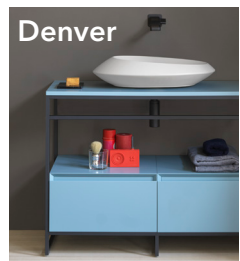

At its historic showroom in via Solferino, Flaminia presented the outcome of a new, important collaboration with Elena Salmistraro. With her fantastic imagery, her eclectic and compelling vision, the designer has created the Spire collection of washbasins.

At Superstudio Più, the space where the fuorisalone phenomenon was born twenty years ago, Flaminia was the protagonist within the framework of Cult&Must 2000/2020: the great retrospective curated by Giulio and Giovanni Cappellini, with the contribution of Leonardo Talarico, that explored the many expressions of design over the course of the last twenty years and the social-cultural developments that have taken place in a number of lifestyle sectors.

In this context, Flaminia revealed how its collections have broken new ground in conceiving and interpreting the bathroom environment with objects for daily use that have become design icons thanks to the Company's efforts in searching for and selecting the best creatives from the world over.

Within Superstudio Più, Flaminia was present also at SuperCampus, the innovative concept conceived by Giulio Cappellini to meet a post-pandemic need to rethink the "when" and "how" of work and leisure time by making the most of the flexibility of spaces and the interchangeability of functions.