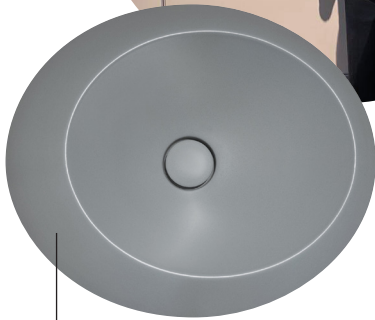

04 - 10
09
21
**MILANO
DESIGN
WEEK**

NEW PRODUCT
SPIRE by
Elena Salmistraro