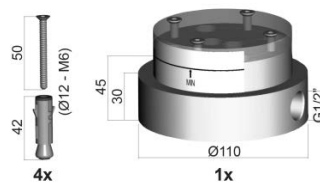

LIG 030..

Base per fissaggio a pavimento:

- per artt. 031-032

Base for floor mounting:

- for artt. 031-032