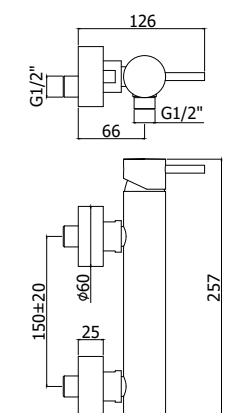

Miscelatore doccia completo di:

- set 2 eccentrici 1/2"x3/4"G e rosoni

Shower mixer complete with:

- set of 2 S-wall-unions 1/2"x3/4"G and wall-plates

LIQ 168..

senza set doccia
• con attacco inferiore 1/2"G
without shower set
• with 1/2"G lower connection

Finiture - Finishes EUR

CR
BO
NO
HG
HGSP
ROSE
ROSE
NKN
NKNSP
ST

LIQ 168D..

con supporto a muro snodato in metallo
• con doccia e flessibile
with metal joint wall bracket
• with hand-shower and flexible hose

CR
BO
NO
HG
HGSP
ROSE
ROSE
NKN
NKNSP
ST

* CR con doccia BI RI LLO/ BO-NO-HG-HGSP-ROSE-NKN-NKNSP-ST con doccia MASTER

* CR BI RI LLO hand-shower/ BO-NO-WG-HG-HGSP-ROSE-NKN-NKNSP-ST with MASTER hand-shower