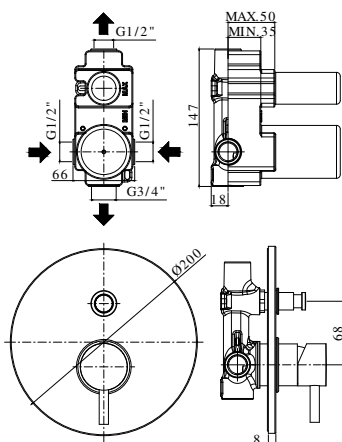

### ZPRO 013..

Prolunga per art. 010-011  
 • H43mm  
 Extension for art. 010-011  
 • H43mm

CR  
 BO  
 NO  
 HG  
 HGSP  
 ROSE  
 NKN  
 NKNSP  
 ST

Miscelatore incasso doccia (2 uscite) completo di:  
 • piastra in metallo Ø200mm  
 • attacchi calda/fredda e superiore 1/2" G - attacco inferiore 3/4" G  
 Concealed shower mixer (2 outlets) complete with:  
 • metal wall plate Ø200mm  
 • 1/2" G hot/cold and upper connections - 3/4" G lower connection