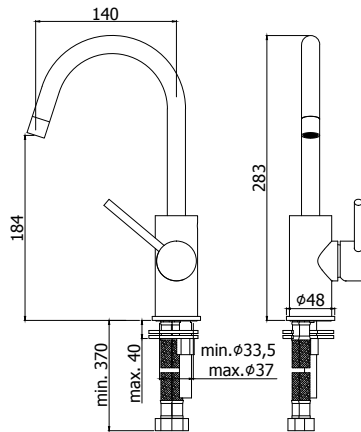

Miscelatore lavabo con canna orientabile completo di:

- aeratore M16x1
- set 2 flessibili inox 3/8"G

Wash basin mixer with swivelling spout complete with:

- aerator M16x1
- set of 2 stainless steel hoses 3/8"G

LIG 078..

senza scarico
without pop up waste

Finiture - Finishes   **EUR**

CR
BO
NO
HG
HGSP
ROSE
NKN
NKNSP
ST

Prolunga per lavabo completa di:

- set fissaggio L.190 mm
- set 2 flessibili inox 3/8"G x L.500 mm

Extension for wash basin mixer complete with

- fixing set L.190 mm
- set of 2 stainless steel hoses 3/8"G x L.500 mm

ZPRO 250..

per art. 078

- H100mm

for art. 078

- H100mm

Finiture - Finishes   **EUR**

CR
BO
NO
HG
HGSP
ROSE
NKN
NKNSP
ST