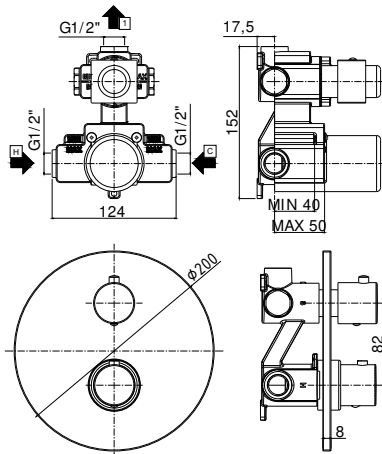

**Finiture - Finishes EUR**

CR  
 BO  
 NO  
 HG  
 HGSP  
 ROSE  
 NKN  
 NKNSP  
 ST

termostatico - thermostatic

Miscelatore termostatico incasso doccia (1 uscita) completo di:  
 • piastra in metallo Ø200mm  
 • attacchi 1/2" G  
 Concealed thermostatic shower mixer (1 outlet) complete with:  
 • metal wall plate Ø200mm  
 • 1/2" G connections