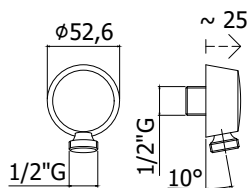

Preso acqua a muro Lux in metallo completa di:

- attacchi 1/2" G
- Lux metal water wall intake complete with:
- 1/2" G connections

ZACC 130 LUX

senza piastra
without wall plate

Finiture - Finishes EUR

- CR
- BO
- NO
- HG
- HGSP
- ROSE
- NKN
- NKNSP
- ST