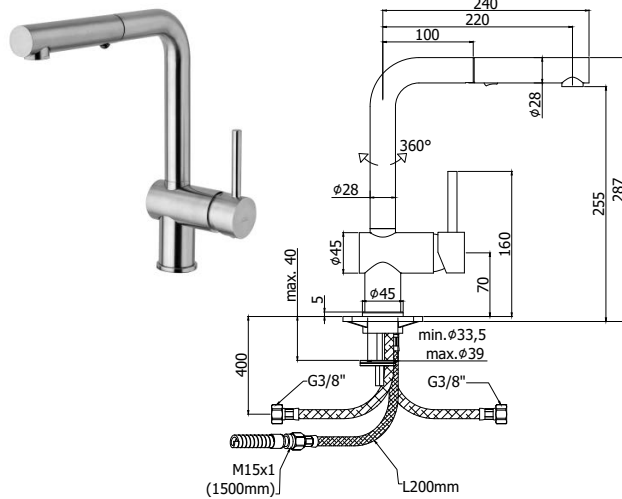

light exclusive edition

Miscelatore lavello monoforo con canna orientabile completo di:

- set 2 flessibili inox 3/8" G
- 1 flessibile inox M15x1
- 1 flessibile nylon 1/2" G x M15x1 cm. 150 con piombo

One-hole sink mixer with swivelling spout complete with:

- set of 2 stainless steel hoses 3/8" G
- 1 stainless steel hose M15x1
- 1/2"-M15x1 / L.1500 mm nylon hose with weight

LIG 285.. -MET

con doccia estraibile Dualjet (getto regolabile) in metallo
with Dualjet (adjustable jet) metal pull out hand-shower

Finiture - Finishes   **EUR**

CR
BO
NO
HG
HGSP
ROSE
NKN
NKNSP
ST