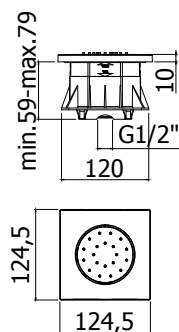

Soffione quadro in ABS:

- anticalcare
- getto orientabile
- con attacco 1/2" G

Square ABS body jet:

- antiscala system
- swivelling spray
- with 1/2" connection

ZSOF 121

124.5x124.5mm
124.5x124.5mm

Finiture - Finishes EUR

CR
BO
NO
ST
HG
HGSP