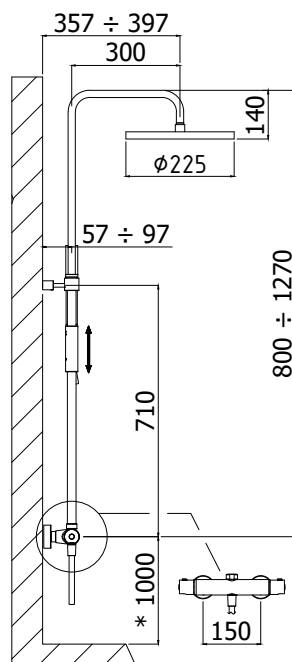

- CR
- BO
- NO
- HG
- HGSP
- ROSE
- NKN
- NKNSP
- ST

Sifone a bottiglia tondo  
Round bottle trap

**ZACC 240..**

con attacco 1"1/4G  
with 1"1/4G connection

**Finiture - Finishes**      **EUR**

- CR
- BO
- NO
- HG
- HGSP
- ROSE
- NKN
- NKNSP
- ST