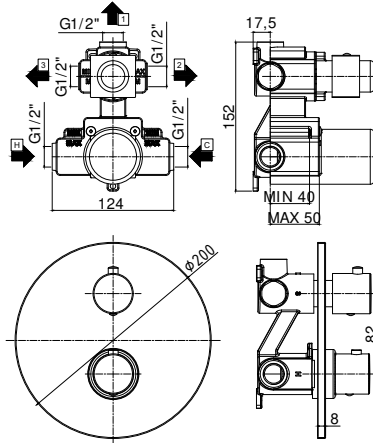

light exclusive edition

termostatico - thermostatic

Miscelatore termostatico incasso doccia (3 uscite) completo di:

- piastra in metallo Ø200mm
- attacchi 1/2" G

Concealed thermostatic shower mixer (3 outlets) complete with:

- metal wall plate Ø200mm
- 1/2" G connections

LIQ 019..

con cartuccia deviatore (3 uscite + 3 posizioni intermedie con stop)
with diverter cartridge (3 outlets + 3 stop intermediate positions)

Finiture - Finishes EUR

CR
BO
NO
HG
HGSP
ROSE
NKN
NKNSP
ST

ZPRO 075..

Prolunga per artt. 013-018-019

- H20mm

Extension for artt. 013-018-019

- H20mm

CR
BO
NO
HG
HGSP
ROSE
NKN
NKNSP
ST