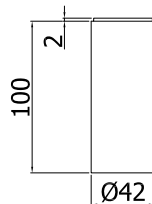

Wash basin mixer with swivelling spout complete with:

- aerator M16x1
- set of 2 stainless steel hoses 3/8"G

**LIG 078..**

senza scarico  
without pop up waste

**Finiture - Finishes**      **EUR**

CR  
BO  
NO  
HG  
HGSP  
ROSE  
NKN  
NKNSP  
ST