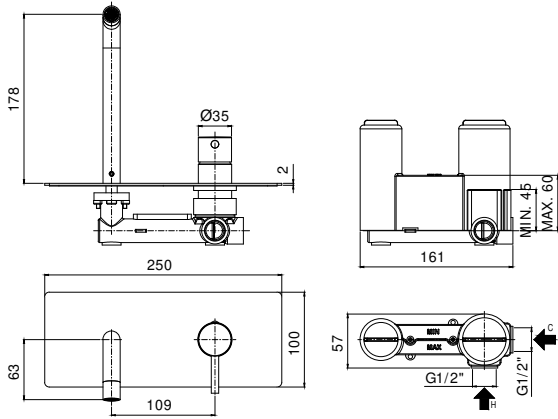

new

Miscelatore incasso lavabo completo di:

- piastra in acciaio inox 250x100mm
- attacchi 1/2" G

Concealed single lever basin mixer complete with:

- stainless steel wall plate 250x100mm
- 1/2" G connections

LI G 104..

con bocca e aeratore M16x1 - l. 123mm
with spout and aerator M16x1 - l. 123mm

Finiture - Finishes   **EUR**

- CR
- BO
- NO
- HG
- HGSP
- ROSE
- NKN
- NKNSP
- ST

LI G 105..

con bocca e aeratore M16x1 - l. 178mm
with spout and aerator M16x1 - l. 178mm

- CR
- BO
- NO
- HG
- HGSP
- ROSE
- NKN
- NKNSP
- ST

LI G 106..

con bocca e aeratore M16x1 - l. 248mm
with spout and aerator M16x1 - l. 248mm

- CR
- BO
- NO
- HG
- HGSP
- ROSE
- NKN
- NKNSP
- ST

ZPRO 088..

Prolunga per artt. 104-105-106

- H20mm

Extension for artt. 104-105-106

- H20mm

- CR
- BO
- NO
- HG
- HGSP
- ROSE
- NKN
- NKNSP
- ST

new