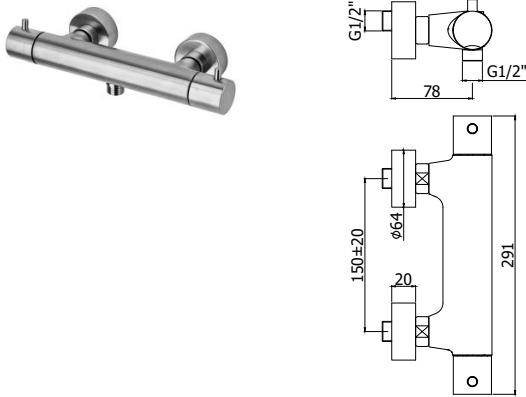

termostatico - thermostatic

Miscelatore termostatico doccia completo di:
• limitatore di portata ECOSTOP
• set 2 eccentrici 1/2"x3/4"G e rosoni
Thermostatic shower mixer complete with:
• ECO-STOP flow reducer
• set of 2 S-wall-unions 1/2"x3/4"G and wall-plates

LIQ 168E.. ECOSTOP	Finiture - Finishes	EUR
senza set doccia • con attacco inferiore 1/2"G without shower set • with 1/2"G lower connection	CR BO NO HG HGSP ROSE ROSE NKN NKNSP ST