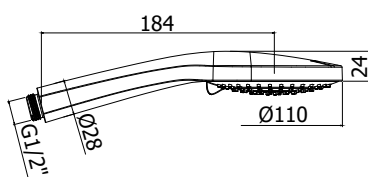

**new**

Doccia Ginevra completa di:  
 • attacco 1/2" G  
 Ginevra hand-shower complete with:  
 • 1/2" G connection

ZDOC 125 GINEVRA	Finiture - Finishes	EUR
(3 getti) in ABS	CR	
• getto normale, massage, soft	BO	
• Ø110mm	NO	
(three spray-functions) ABS hand-shower		
• standard, massage, soft water jet		
• Ø110mm		