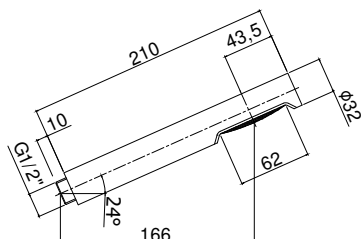

Doccia BIRILLO completa di:

- attacco 1/2" G
- BIRILLO hand-shower complete with:
- 1/2" G connection

ZDOC 032.. BIRILLO

(monogetto) in ABS
(single spray) ABS

Finiture - Finishes EUR

- CR

Doccia Minimal completa di:

- attacco 1/2" G
- Minimal hand-shower complete with:
- 1/2" G connection

ZDOC 069.. MINIMAL

per art. 179
for art. 179

Finiture - Finishes EUR

- CR
- BO
- NO
- HG
- HGSP
- ROSE
- NKN
- NKNSP
- ST