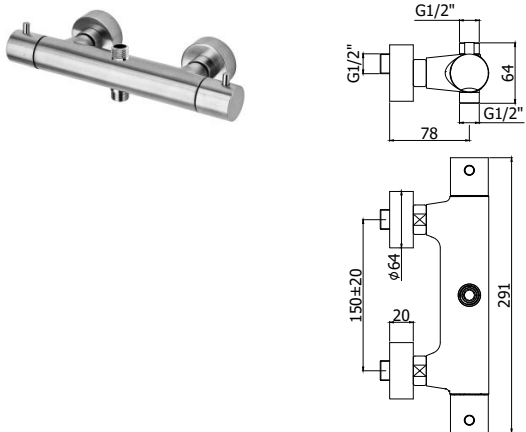

termostatico - thermostatic

Miscelatore termostatico doccia (2 uscite) completo di:
• set 2 eccentrici 1/2"x3/4"G e rosoni
• con attacchi 1/2"G
Thermostatic shower mixer (2 outlets) complete with:
• set of 2 S-wall-unions 1/2"x3/4"G and wall-plates
• with 1/2"G connections

LIQ 169..	Finiture - Finishes	EUR
senza set doccia • con cartuccia deviatore (2 uscite + stop) without shower set • with diverter cartridge (2 outlets + stop)	CR BO NO HG HGSP ROSE ROSE NKN NKNSP ST	

* Solo in abbinamento con colonne doccia
* To be used with shower columns only