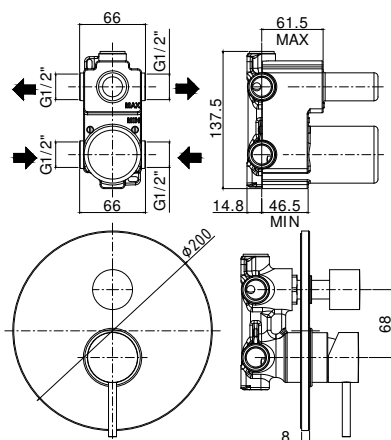

### ZPRO 028..

Prolunga per art. 015  
 • H30mm  
 Extension for art. 015  
 • H30mm

CR  
 BO  
 NO  
 HG  
 HGSP  
 ST

Miscelatore incasso doccia (2 uscite) completo di:  
 • piastra in metallo Ø200mm  
 • attacchi 1/2" G  
 Concealed shower mixer (2 outlets) complete with:  
 • metal wall plate Ø200mm  
 • 1/2" G connections