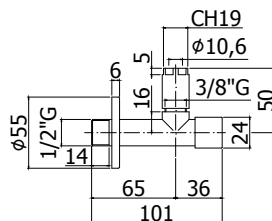

Rubinetto sottolavabo con filtro STICK
STICK underlavatory stop cock with filter

ZACC 204

con attacco a muro 1/2" G
with 1/2" wall connection

Finiture - Finishes   **EUR**

CR
BO
NO
HG
HGSP
ROSE
NKN
NKNSP
ST