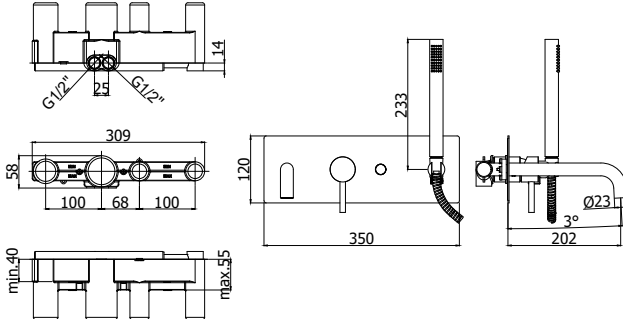

Miscelatore incasso vasca/doccia (2 uscite) completo di:

- piastra in acciaio inox 350x120mm
- bocca con aeratore M28x1
- doccia Master in metallo e flessibile
- attacchi 1/2" G

Concealed bath/shower mixer (2 outlets) complete with:

- stainless steel wall plate 350x120mm
- spout with aerator M28x1
- Master metal hand-shower and flexible hose
- 1/2" G connections

LIQ 001..

con deviatore a pulsante
with push diverter

Finiture - Finishes EUR

CR
BO
NO
HG
HGSP
ROSE
NKN
NKNSP
ST

ZPRO 056..

Prolunga con deviatore per artt. 001

- H20mm

Extension with diverter for artt. 001

- H20mm

CR
BO
NO
HG
HGSP
ROSE
NKN
NKNSP
ST