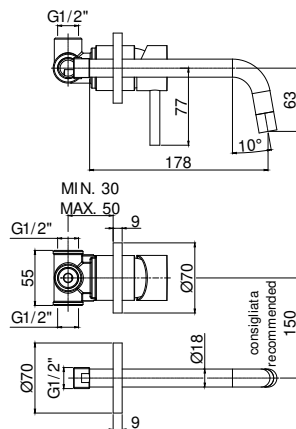

Miscelatore incasso lavabo completo di:

- piastre Ø70mm
- attacchi 1/2" G

Concealed single lever basin mixer complete with:

- wall plates Ø70mm
- 1/2" G connections

LIQ 006.. 70

con bocca e aeratore M16x1 - l. 178mm
with spout and aerator M16x1 - l. 178mm

Finiture - Finishes EUR

CR
BO
NO
HG
HGSP
ST

LIQ 007.. 70

con bocca e aeratore M16x1 - l. 248mm
with spout and aerator M16x1 - l. 248mm

CR
BO
NO
HG
HGSP
ST

ZPRO 013..

Prolunga per artt. 006..70-007..70-010

- H43mm

Extension for artt. 006..70-007..70-010

- H43mm

CR
BO
NO
HG
HGSP
ST