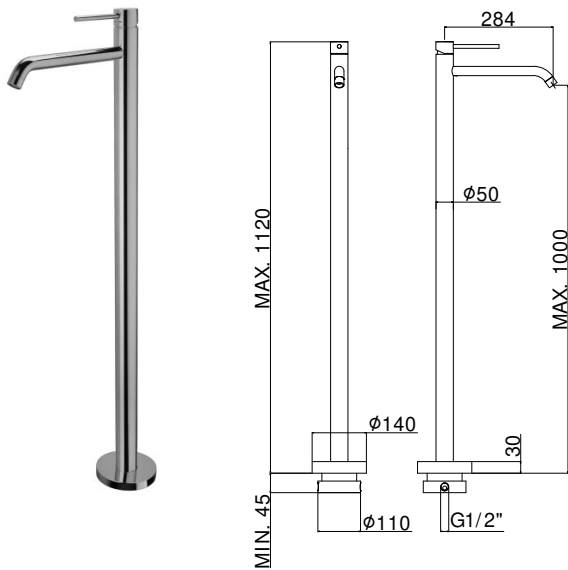

Miscelatore lavabo a pavimento completo di:

- bocca con aeratore M24x1
- set 2 flessibili inox - M15x1/L.1080 mm

Free-standing basin mixer complete with:

- spout with aerator M24x1
- set of 2 stainless steel hoses - M15x1/L.1080 mm

LIG 031..

Finiture - Finishes   **EUR**

* Senza base di fissaggio art. LIG 030

CR

* Without base for floor mounting art. LIG 030

NO