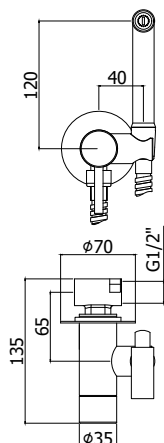

Set bidet incasso tondo completo di:

- supporto doccia incasso in metallo
- rosone tondo - Ø70mm
- doccia Tweet Round in metallo
- flessibile ottone cromo 1/2"x1/2"/L. 1200 mm

Round concealed bidet set complete with:

- concealed metal bracket
- round wall plate - Ø70mm
- Tweet Round metal hand-shower
- 1/2"x1/2"G brass flexible hose - l.1200mm

ZDUP 110 TWEET ROUND MIX ..... **Finiture - Finishes** ..... **EUR**
con miscelatore
with mixer

CR
BO
NO
HG
HGSP
ST