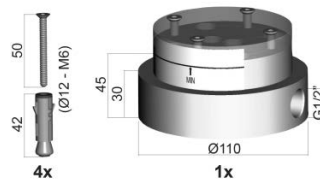

LIG 030..

Base incasso per fissaggio a pavimento:

- per artt. 031-032

Concealed base for floor mounting:

- for artt. 031-032