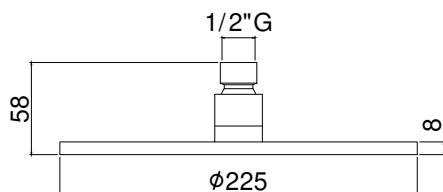

light exclusive edition

Soffione MASTER "Tondo" in metallo:

- anticalcare
- spessore 8mm
- con snodo 1/2" G

MASTER "Round" metal shower head:

- antiscala system
- 8mm thickness
- 1/2" G swivel joint

ZSOF 074.. MASTER

ispezionabile - Ø225mm
inspectable - Ø225mm

Finiture - Finishes EUR

CR
BO
NO
ST