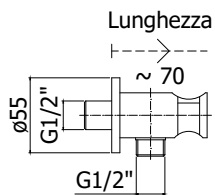

light exclusive edition

Supporto incasso tondo in metallo completo di:

- piastra Ø55mm
- attacchi 1/2" G

Round concealed metal fixed bracket complete with:

- wall plate Ø55mm
- 1/2" G connections

ZSUP 031.. TONDO

con presa acqua incorporata
with built-in water inlet

Finiture - Finishes EUR

CR
BO
NO
HG
HGSP
ROSE
NKN
NKNSP
ST

ZACC 423

Rosone TONDO - Ø55mm
ROUND wall plate - Ø55mm

CR
BO
NO
HG
HGSP
ROSE
NKN
NKNSP
ST