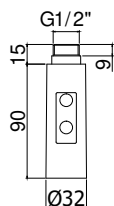

Doccia Minimal completa di:

- attacco 1/2" G
- Minimal hand-shower complete with:
- 1/2" G connection

ZDOC 069.. MINIMAL

per art. 179
for art. 179

Finiture - Finishes EUR

- CR
- BO
- NO
- HG
- HGSP
- ROSE
- NKN
- NKNSP
- ST