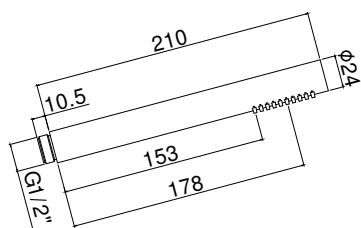

Doccia MASTER completa di:

- attacco 1/2" G
- MASTER hand-shower complete with:
- 1/2" G connection

ZDOC 067.. MASTER

(monogetto) in metallo
(single spray) metal

Finiture - Finishes EUR

- CR
- BO
- NO
- HG
- HGSP
- ROSE
- NKN
- NKNSP
- ST