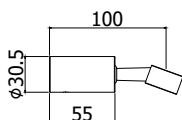

Supporto esterno snodato in metallo
Metal swivelling bracket

ZSUP 020 ..... **Finiture - Finishes** ..... **EUR**
per set doccia artt. 023-168D
for shower set artt. 023-168D

CR
BO
NO
HG
HGSP
ROSE
NKN
NKNSP
ST