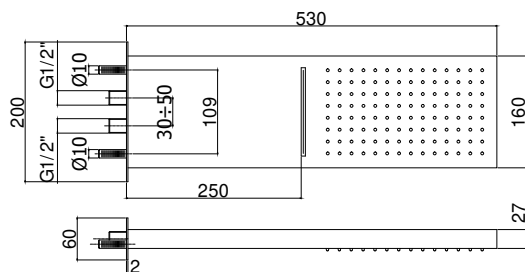

Soffione CASCADE " Rettangolare" in metallo:

- anticalcare
- doppio getto
- con attacchi 1/2" G

CASCADE "Rectangular" metal shower head:

- antiscala system
- 2-spray functions
- with 1/2" G connections

ZSOF 099 CASCADE

530x160mm
• (2 entrate)
530x160mm
• (2 inlets)

Finiture - Finishes EUR

CR
BO
NO
ST
HG
HGSP

ZSOF 126

Piastra rettangolare per artt. ZSOF098-099
Rectangular wall plate for artt. ZSOF098-099

CR
BO
NO
ST
HG
HGSP