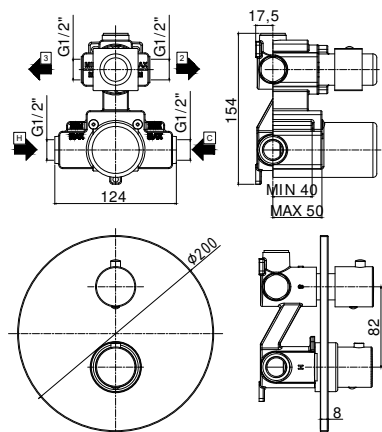

termostatico - thermostatic

Miscelatore termostatico incasso doccia (2 uscite) completo di:
• piastra in metallo Ø200mm
• attacchi 1/2" G
Concealed thermostatic shower mixer (2 outlets) complete with:
• metal wall plate Ø200mm
• 1/2" G connections

LI Q 018..

con cartuccia deviatore (2 uscite + stop)
with diverter cartridge (2 outlets + stop)

ZPRO 075..

Prolunga per artt. 013-018-019
• H20mm
Extension for artt. 013-018-019
• H20mm

Finiture - Finishes EUR

CR
BO
NO
HG
HGSP
ROSE
NKN
NKNSP
ST