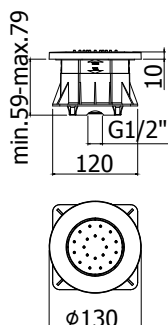

Soffione tondo in ABS:

- anticalcare
- getto orientabile
- con attacco 1/2" G

Round ABS shower head:

- antiscala system
- swivelling spray
- with 1/2" connection

ZSOF 120

Ø130mm
Ø130mm

Finiture - Finishes EUR

CR
BO
NO
ST
HG
HGSP