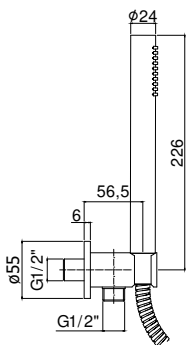

Set doccia incasso tondo completo di:

- doccia Master (monogetto) in metallo
- supporto incasso tondo in metallo
- flessibile 1500 mm

Round concealed shower set complete with:

- Master (single spray) metal hand-shower
- Round concealed metal fixed bracket
- flexible hose 1500 mm

ZDUP 094 TONDO ..... **Finiture - Finishes** ..... **EUR**
con presa acqua incorporata
with built-in water inlet

CR
BO
NO
HG
HGSP
ROSE
NKN
NKNSP
ST

* CRAG con flessibile PVC argento / BO-NO con flessibile PVC bianco o nero opaco / con flessibile metallo per altre finiture

* CRAG with silver PVC hose / BO-NO with matt white or black PVC hose / with metal flexible hose for other finishes

Supporto esterno snodato in metallo
Metal swivelling bracket

ZSUP 020 ..... **Finiture - Finishes** ..... **EUR**
per set doccia artt. 023-168D
for shower set artt. 023-168D

CR
BO
NO
HG
HGSP
ROSE
NKN
NKNSP
ST