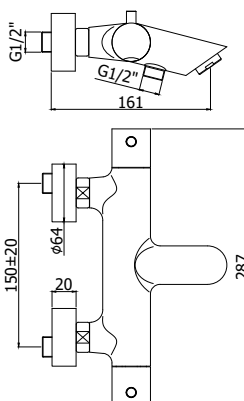

termostatico - thermostatic

Miscelatore termostatico vasca/doccia con deviatore completo di:

- aeratore M28x1
- set 2 eccentrici 1/2"x3/4"G e rosoni

Thermostatic bath/shower mixer complete with:

- aerator M28x1
- set of 2 S-wall-unions 1/2"x3/4"G and wall-plates

LIQ 022..

senza set doccia
without shower set

Finiture - Finishes EUR

CR
BO
NO
HG
HGSP
ROSE
ROSE
NKN
NKNSP
ST

LIQ 023..

con supporto a muro snodato in metallo
• con doccia e flessibile
with metal joint wall bracket
• with hand-shower and flexible hose

CR
BO
NO
HG
HGSP
ROSE
ROSE
NKN
NKNSP
ST

* CR con doccia BI RI LLO/ BO-NO-HG-HGSP-ROSE-NKN-NKNSP-ST con doccia MASTER

* CR BI RI LLO hand-shower/ BO-NO-WG-HG-HGSP-ROSE-NKN-NKNSP-ST with MASTER hand-shower