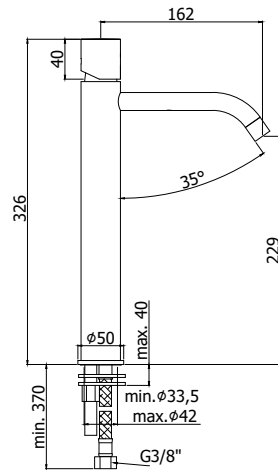

light exclusive edition

Miscelatore lavabo prolungato completo di:

- aeratore M16x1
- set 2 flessibili inox 3/8"G

Tall wash basin mixer complete with:

- aerator M16x1
- set of 2 stainless steel hoses 3/8"G

LIGX 081..

senza scarico
without pop up waste

Finiture - Finishes   **EUR**

CR
NO
HG
HGSP
ROSE
NKN
NKNSP
ST