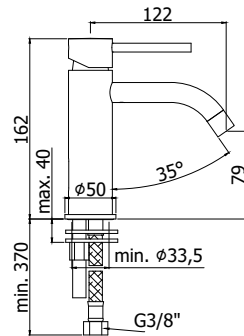

1. Miscelatore lavabo completo di:
2. aeratore M16x1
   - set 2 flessibili inox 3/8"G
3. Wash basin mixer complete with:
4. aerator M16x1
   - set of 2 stainless steel hoses 3/8"G

LIG 071K..

senza scarico
without pop up waste

Finiture - Finishes   EUR

- CR
- BO
- NO
- HG
- HGSP
- ROSE
- NKN
- NKNSP
- ST

LIG 071K..

con scarico Clic-Clac 1"1/4G
with 1"1/4G Clic-Clac press top waste

- CR
- BO
- NO
- HG
- HGSP
- ST

LIG 075..

con scarico automatico 1"1/4G
with 1"1/4G pop up waste

- CR
- BO
- NO
- HG
- HGSP
- ST