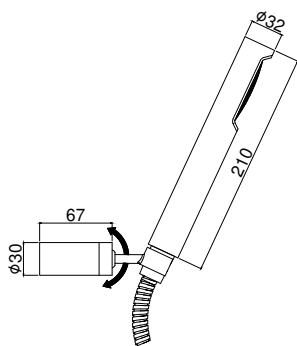

Set doccia esterno BIRILLO completo di:

- doccia Birillo (monogetto) in ABS
- supporto Birillo in metallo
- flessibile doppia aggraffatura 1/2"x1/2"/G/L. 1500mm

BIRILLO shower set complete with:

- Birillo (single spray) ABS hand-shower:
- Birillo metal wall bracket
- 1/2"x1/2"G/L. 1500 mm double interlock flexible hose

ZDUP 036 BIRILLO ..... **Finiture - Finishes** ..... **EUR**
per artt. 023-168D
for artt. 023-168D

CR
BO
NO
HG
HGSP
ROSE
NKN
NKNSP
ST

* CR con doccia BIRILLO/ BO-NO-HG-HGSP-ROSE-NKN-NKNSP-ST con doccia MASTER

* CR BIRILLO hand-shower/ BO-NO-WG-HG-HGSP-ROSE-NKN-NKNSP-ST with MASTER hand-shower