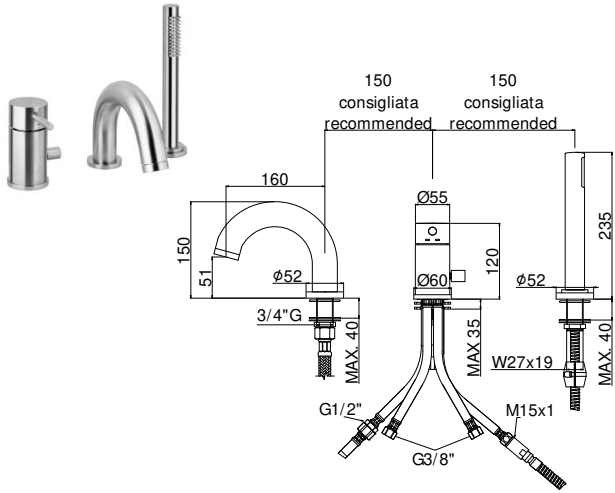

light exclusive edition

* CR con doccia BI RI LLO/ BO-NO-HG-HGSP-ROSE-NKN-NKNSP-ST con doccia MASTER
* CR BI RI LLO hand-shower/ BO-NO-WG-HG-HGSP-ROSE-NKN-NKNSP-ST with MASTER hand-shower

Miscelatore bordo vasca con "portata maggiorata" completo di:
• set 5 flex inox per miscelatore
• doccia e flessibile con piombo
Deck mounted mixer with "increased flow rate" complete with:
• set of 5 stainless steel hoses for mixer
• hand-shower and flexible hose with weight

LIQ 048.. MAX FLOW	Finiture - Finishes	EUR
senza bocca erogazione (2 fori) without spout (2 holes)	CR BO NO HG HGSP ROSE ROSE NKN NKNSP ST	

LIQ 047.. MAX FLOW	Finiture - Finishes	EUR
con bocca e aeratore M28x1 (3 fori) with spout and aerator M28x1 (3 holes)	CR BO NO HG HGSP ROSE ROSE NKN NKNSP ST