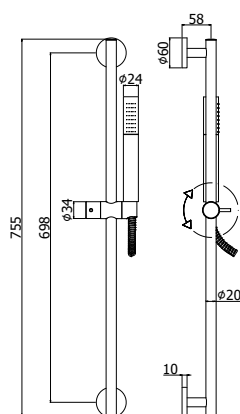

light exclusive edition

Supporto incasso tondo in metallo completo di:

- piastra Ø55mm
- attacchi 1/2" G

Round concealed metal fixed bracket complete with:

- wall plate Ø55mm
- 1/2" G connections

ZSUP 031.. TONDO

con presa acqua incorporata
with built-in water inlet

Finiture - Finishes EUR

CR
BO
NO
HG
HGSP
ROSE
NKN
NKNSP
ST

ZACC 423

Rosone TONDO - Ø55mm
ROUND wall plate - Ø55mm

CR
BO
NO
HG
HGSP
ROSE
NKN
NKNSP
ST

Saliscendi LIFE completo di:

- asta Ø20 x L.755 mm in metallo
- supporti fissi in metallo
- supporto doccia scorrevole in metallo
- doccia Master tonda in metallo
- flessibile 1500 mm

LIFE sliding rail shower set complete with:

- metal rod Ø20 x L.755 mm
- metal fixed wall bracket
- metal slider bracket
- Master round metal hand-shower
- flexible hose 1500 mm

ZSAL 135 LIFE

con interasse 698 mm
with distance between centres 698mm

Finiture - Finishes EUR

CRAG
BO
NO
HG
HGSP
ROSE
NKN
NKNSP
ST

* CRAG con flessibile PVC argento / BO-NO con flessibile PVC bianco o nero opaco / con flessibile metallo per altre finiture
* CRAG with silver PVC hose / BO-NO with matt white or black PVC hose / with metal flexible hose for other finishes

ZSAL 141

Portasapone RECORD/LIFE per asta Ø20 mm
RECORD/LIFE soap dish for Ø20 mm rail

new

Saliscendi LIFE GINEVRA completo di:

- asta Ø20 x L.755 mm in metallo
- supporti fissi in metallo
- supporto doccia scorrevole in metallo
- doccia GINEVRA in ABS, 3 getti, Ø110 mm
- flessibile PVC argento 1500 mm con calotta conica girevole

LIFE GINEVRA sliding rail shower set complete with:

- metal rod Ø20 x L.755 mm
- metal fixed wall bracket
- metal slider bracket
- ABS GINEVRA hand shower, three-spray functions, Ø110 mm
- with silver PVC hose 1500 mm twist free with conical nut

ZSAL 146 LIFE GINEVRA

con interasse 698 mm
with distance between centres 698mm

Finiture - Finishes EUR