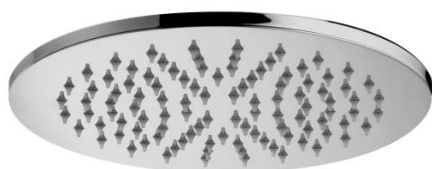

light exclusive edition

Soffione MASTER "Tondo" in metallo:

- anticalcare
- spessore 8mm
- con snodo 1/2" G

MASTER "Round" metal shower head:

- antiscala system
- 8mm thickness
- 1/2" G swivel joint

ZSOF 074.. MASTER

ispezionabile - Ø225mm
inspectable - Ø225mm

Finiture - Finishes EUR

CR
BO
NO
ST