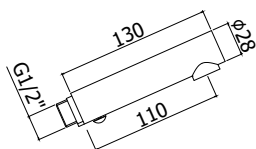

light exclusive edition