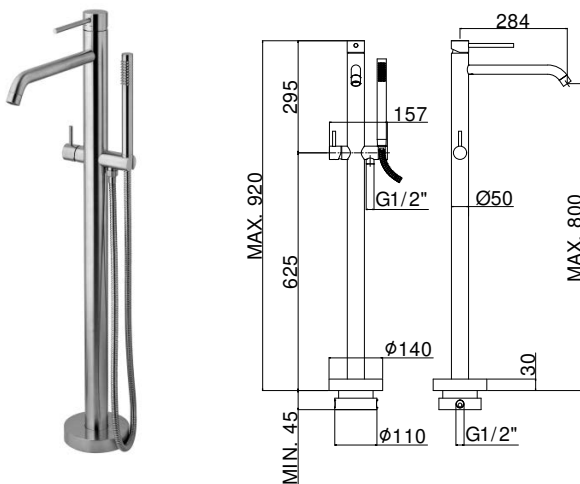

Miscelatore vasca/doccia a pavimento completo di:

- bocca con aeratore M24x1
- doccia Master (monogetto) in metallo
- flessibile - 1/2"x1/2" / L.1500 mm
- set 2 flessibili inox - M15x1/L.650 mm

Free-standing bath/shower mixer complete with:

- spout with aerator M24x1
- Master (single spray) metal hand-shower
- flexible hose - 1/2"x1/2" / L.1500 mm
- set of 2 stainless steel hoses - M15x1/L.650 mm

LIG 032..

Finiture - Finishes   **EUR**

* Senza base di fissaggio art. LIG 030

CR

* Without base for floor mounting art. LIG 030

BO

NO

HG

HGSP

ROSE

NKN

NKNSP

ST