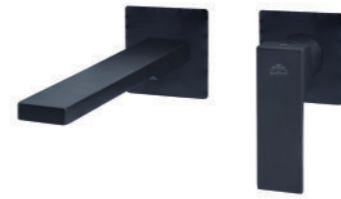

ELLE matt black

ELLE matt black

ELLE matt black

EL075NO - WASH BASIN mixer w/waste

EL073NO - WASH BASIN mixer w/waste MEDIUM version

EL085NO - WASH BASIN mixer w/waste HIGH version

EL071NO - WASH BASIN mixer w/o waste

EL074NO - WASH BASIN mixer w/o waste MEDIUM version

EL081NO - WASH BASIN mixer w/o waste HIGH version

EL135NO - Bidet mixer complete with 1"1/4G pop up waste

ELLE matt black

EL104NO70 2-hole CONCEALD BASIN MIXER

wall spout L.150MM

EL105NO70 2-hole CONCEALD BASIN MIXER

wall spout L.200MM

EL106NO70 2-hole CONCEALD BASIN MIXER

wall spout L.240MM

ELLE matt black

EL023NO - Bath/shower mixer with shower kit

LEQ268NO - THERMOSTATIC SHOWER mixer

EL168NO - Shower mixer 1" w/o shower kit

EL104NO 2-hole CONCEALD BASIN MIXER

wall spout L.150MM

EL105NO 2-hole CONCEALD BASIN MIXER

wall spout L.200MM

EL106NO 2-hole CONCEALD BASIN MIXER

wall spout L.240MM

EL001NO - Concealed BATH mixer with diverter, spout and shower kit