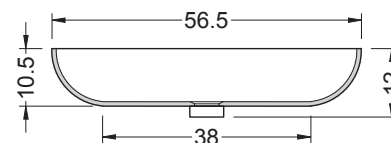

*Over level thermomoulded transparent basin in extra-clear glass complete with mounting support.*

Lavabo termofusionado de cristal extraclaro trasparente de apoyo con soporte en la base.

Design Anita Brotto