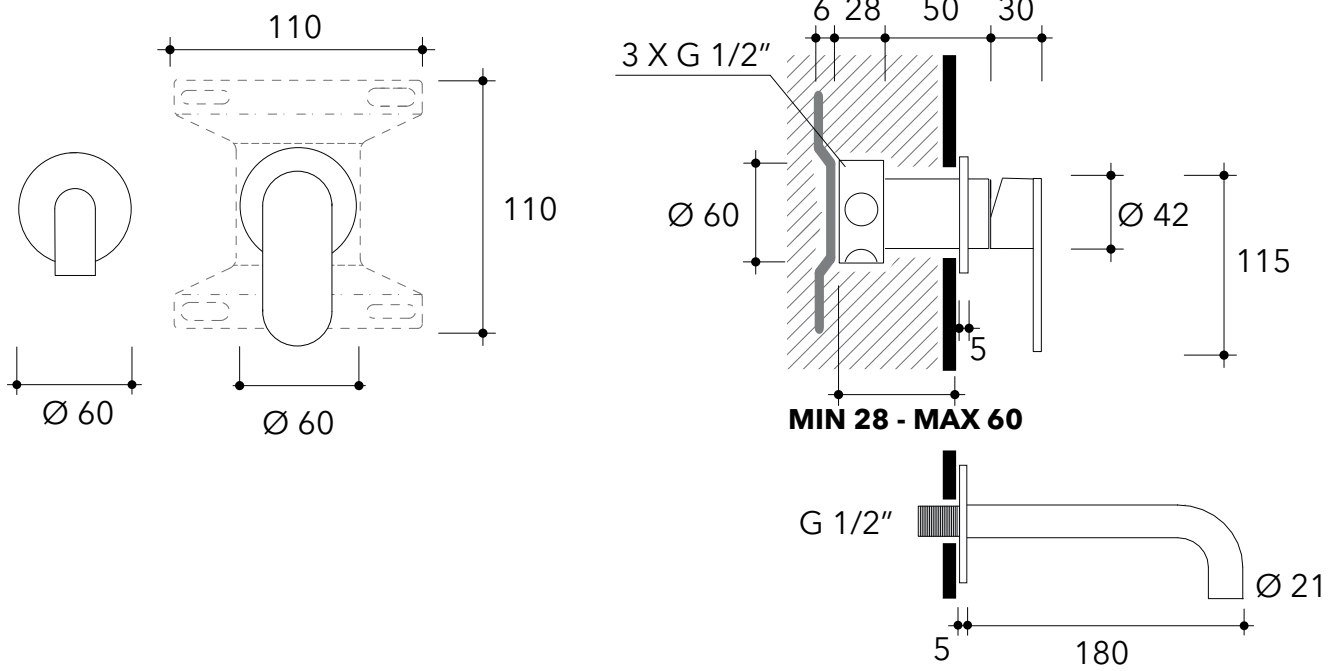

vista zenitale / zenital view

vista frontale / frontal view

vista laterale / lateral view