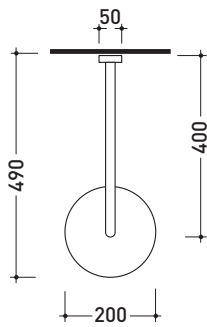

Weight **4,5 kg**

Pz. Pallet n° -

vista zenitale / zenital view

vista frontale / frontal view

sizes in mm

**STAINLESS STEEL**

brushed

<http://www.ceramicaflaminia.it/en/products/343-x1>

## X12084

Wall mounted shower head (Ø 200 mm) with arm

Complements: **concealed single lever mixer (X12560)**  
**concealed shower set (X12081)**

Package dim.

Weight **2 kg**

Pz. Pallet n° -

CE

vista zenitale / zenital view

vista frontale / frontal view

vista laterale / lateral view

sizes in mm

**STAINLESS STEEL**

brushed

<http://www.ceramicaflaminia.it/en/products/343-x1>

©ceramicaflaminiaspa - All rights reserved. Unauthorized copying, publication, reproduction as well as partial reproduction are prohibited