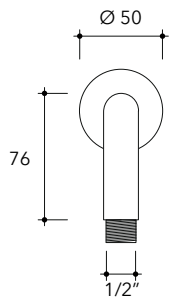

vista zenitale / zenital view