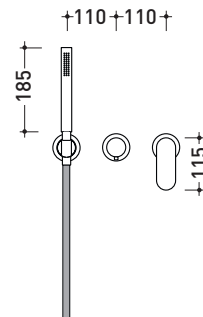

## X12560

Concealed single-lever mixer

Complements: wall mounted shower head Ø 200 mm (X12084)  
wall mounted shower head Ø 300 mm (X13084)

Package dim.

Weight **1,4 kg**

Pz. Pallet n° -

CE

vista zenitale / zenital view

vista frontale / frontal view

vista laterale / lateral view

sizes in mm

**STAINLESS STEEL**

brushed

<http://www.ceramicaflaminia.it/en/products/343-x1>

©ceramicaflaminiaspa - All rights reserved. Unauthorized copying, publication, reproduction as well as partial reproduction are prohibited

## X12081

Shower set: concealed single-lever mixer, inverter and hand showerhand with support

Complements: wall mounted shower head Ø 200 mm (X12084)  
wall mounted shower head Ø 300 mm (X13084)

Package dim.

Weight **4,5 kg**

Pz. Pallet n° -

vista zenitale / zenital view

vista frontale / frontal view

sizes in mm

**STAINLESS STEEL**

brushed

<http://www.ceramicaflaminia.it/en/products/343-x1>