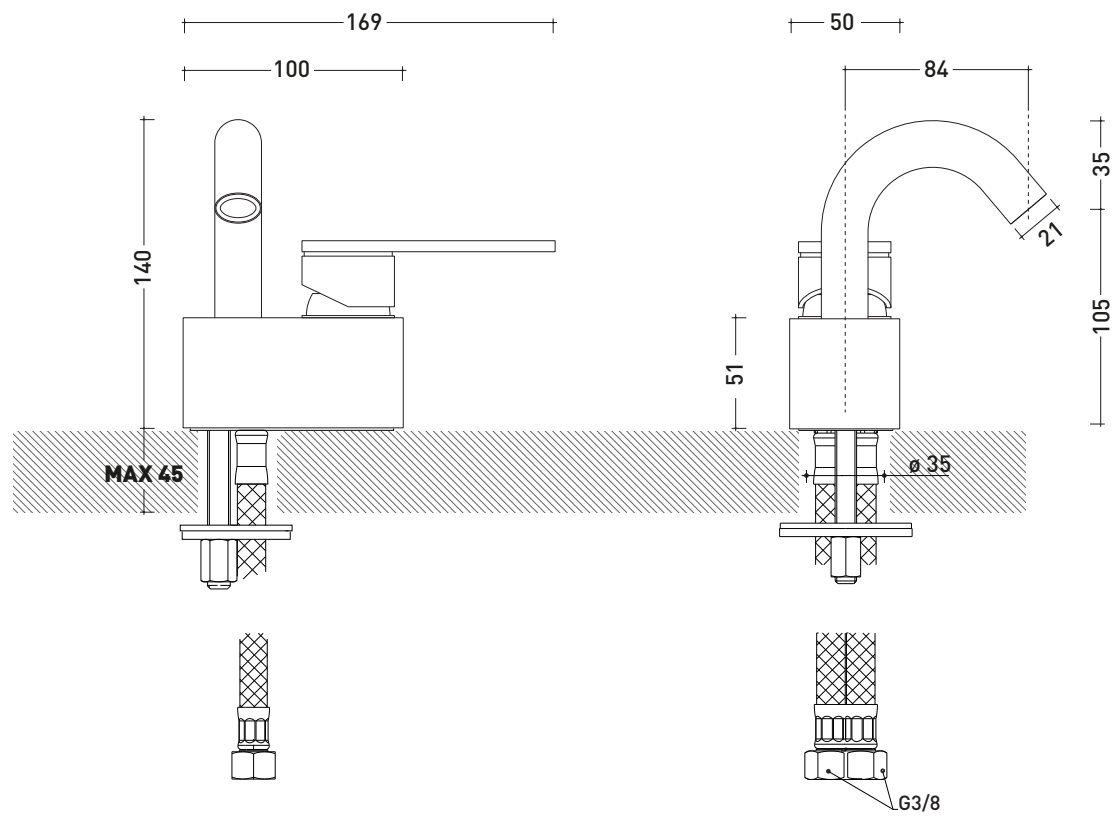

vista frontale / frontal view

vista zenitale / zenital view