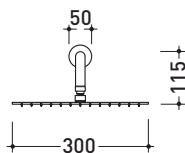

## X13084

Wall mounted shower head (Ø 300 mm) with arm

Complements: **concealed single lever mixer (X12560)**  
**concealed shower set (X12081)**

Package dim.

Weight **3 kg**

Pz. Pallet n° -

CE

vista zenitale / zenital view

vista frontale / frontal view

vista laterale / lateral view

sizes in mm

**STAINLESS STEEL**

brushed

<http://www.ceramicaflaminia.it/en/products/343-x1>

©ceramicaflaminiaspa - All rights reserved. Unauthorized copying, publication, reproduction as well as partial reproduction are prohibited