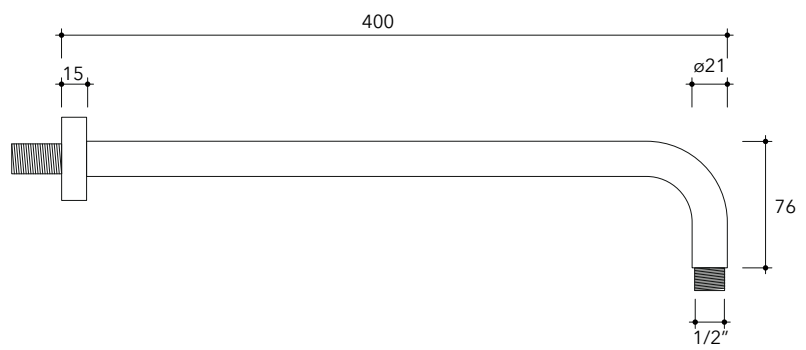

vista frontale / frontal view

vista laterale / lateral view