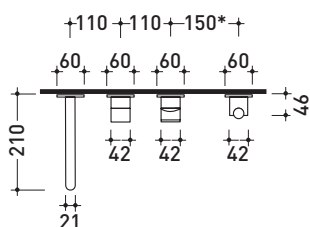

* misure consigliate / suggested measurements