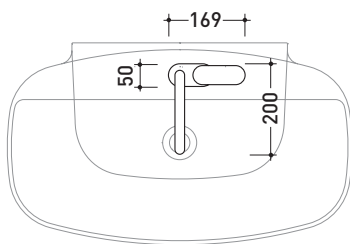

## X13055

Single lever basin mixer (stop&go drain EXCLUDED)

Complements: stainless stell stop&go drain (PLX)

Package dim.

Weight **1,9 kg**

Pz. Pallet n° -

CE

vista frontale / frontal view

vista laterale / lateral view

vista zenitale / zenital view

sizes in mm

**STAINLESS STEEL**

brushed

<http://www.ceramicaflaminia.it/en/products/343-x1>

©ceramicaflaminiaspa - All rights reserved. Unauthorized copying, publication, reproduction as well as partial reproduction are prohibited