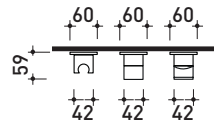

Weight **4,5 kg**

Pz. Pallet n° -

vista zenitale / zenital view

vista frontale / frontal view

sizes in mm

**STAINLESS STEEL**

brushed

<http://www.ceramicaflaminia.it/en/products/343-x1>