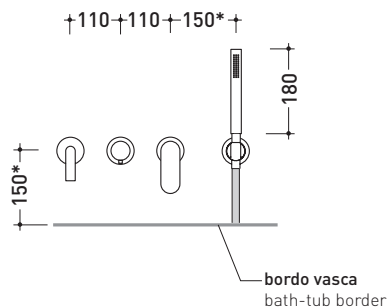

## X12570

Bath set: concealed single-lever mixer, inverter, spout and hand showerhand with support

Complements:

Package dim.

Weight **5 kg**

Pz. Pallet n° -

\* misure consigliate / suggested measurements

vista zenitale / zenital view

vista frontale / frontal view

sizes in mm

**STAINLESS STEEL**

brushed

<http://www.ceramicaflaminia.it/en/products/343-x1>

©ceramicaflaminiaspa - All rights reserved. Unauthorized copying, publication, reproduction as well as partial reproduction are prohibited