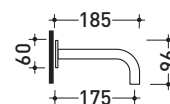

vista frontale / frontal view

vista laterale / lateral view

sizes in mm

**STAINLESS STEEL**

brushed

<http://www.ceramicaflaminia.it/en/products/343-x1>

©ceramicaflaminiaspa - All rights reserved. Unauthorized copying, publication, reproduction as well as partial reproduction are prohibited