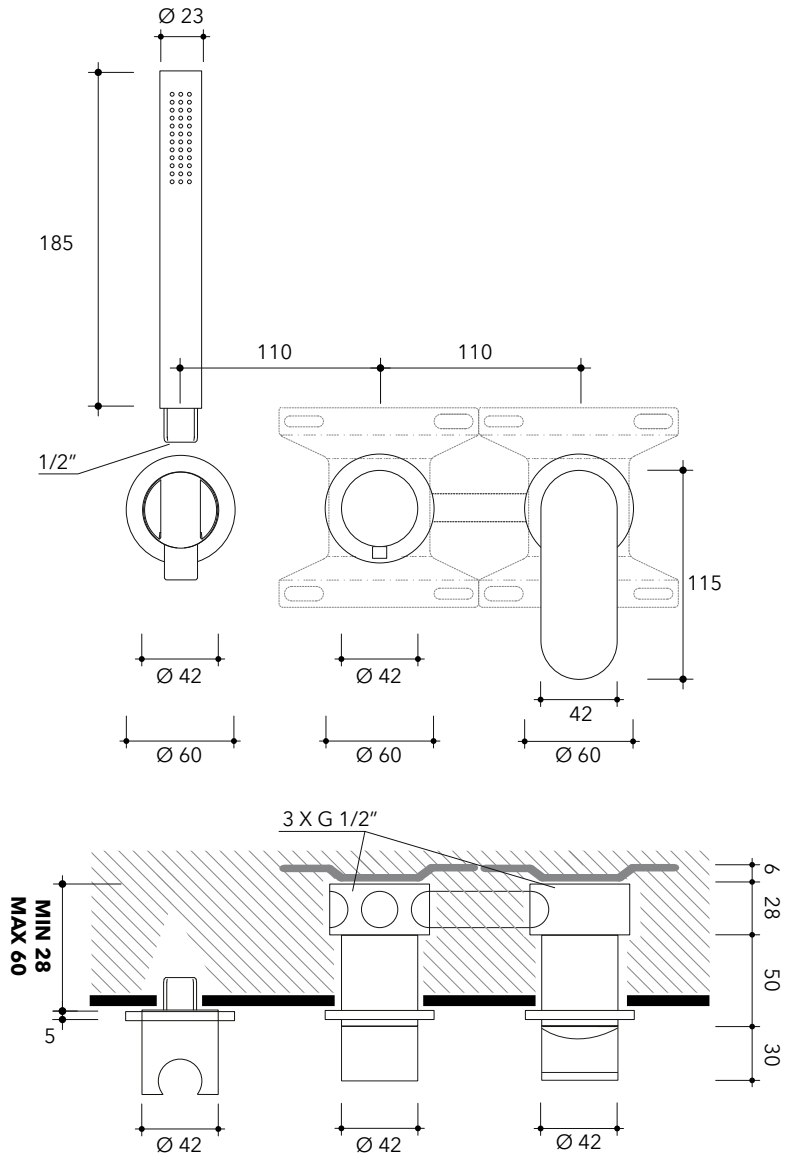

vista zenitale / zenital view

vista frontale / frontal view