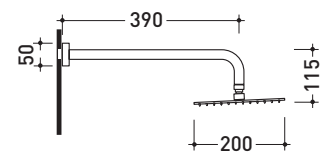

## X12084

Wall mounted shower head (Ø 200 mm) with arm

Complements: **concealed single lever mixer (X12560)**  
**concealed shower set (X12081)**

Package dim.

Weight **2 kg**

Pz. Pallet n° -

CE

vista zenitale / zenital view

vista frontale / frontal view

vista laterale / lateral view

sizes in mm

**STAINLESS STEEL**

brushed

<http://www.ceramicaflaminia.it/en/products/343-x1>

©ceramicaflaminiaspa - All rights reserved. Unauthorized copying, publication, reproduction as well as partial reproduction are prohibited