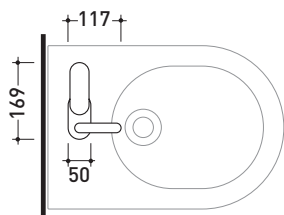

## X14070

Single-lever bidet mixer (stop&go drain EXCLUDED)

Complements: **stainless steel stop&go drain (PLX)**

Package dim.

Weight **1,5 kg**

Pz. Pallet n° -

CE

vista laterale / lateral view

vista frontale / frontal view

vista zenitale / zenital view

sizes in mm

**STAINLESS STEEL**

brushed

<http://www.ceramicaflaminia.it/en/products/343-x1>

©ceramicaflaminiaspa - All rights reserved. Unauthorized copying, publication, reproduction as well as partial reproduction are prohibited