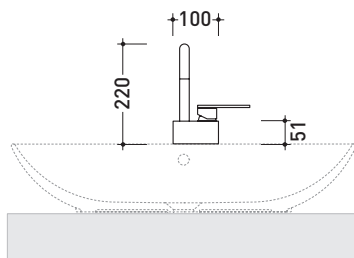

## X13055

Single lever basin mixer (stop&go drain EXCLUDED)

Complements: stainless stell stop&go drain (PLX)

Package dim.

Weight **1,9 kg**

Pz. Pallet n° -

CE

vista frontale / frontal view

vista laterale / lateral view

vista zenitale / zenital view

sizes in mm

**STAINLESS STEEL**

brushed

<http://www.ceramicaflaminia.it/en/products/343-x1>

©ceramicaflaminiaspa - All rights reserved. Unauthorized copying, publication, reproduction as well as partial reproduction are prohibited