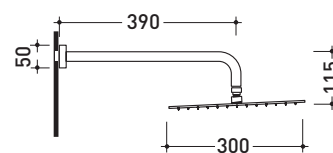

## X13084

Wall mounted shower head (Ø 300 mm) with arm

Complements: **concealed single lever mixer (X12560)**  
**concealed shower set (X12081)**

Package dim.

Weight **3 kg**

Pz. Pallet n° -

CE

vista zenitale / zenital view

vista frontale / frontal view

vista laterale / lateral view

sizes in mm

**STAINLESS STEEL**

brushed

<http://www.ceramicaflaminia.it/en/products/343-x1>

©ceramicaflaminiaspa - All rights reserved. Unauthorized copying, publication, reproduction as well as partial reproduction are prohibited