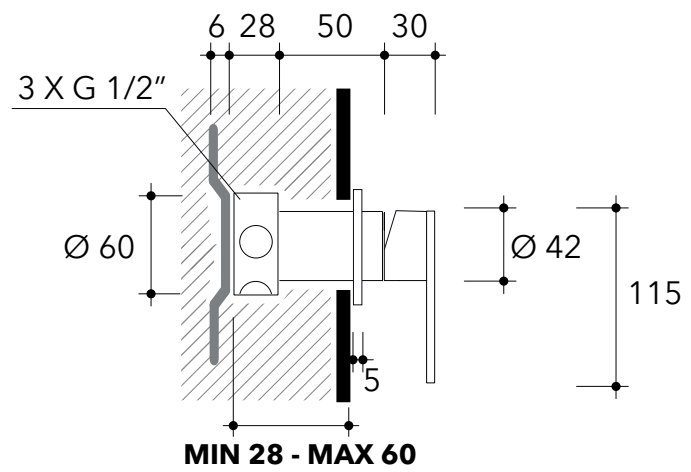

vista frontale / frontal view

vista laterale / lateral view