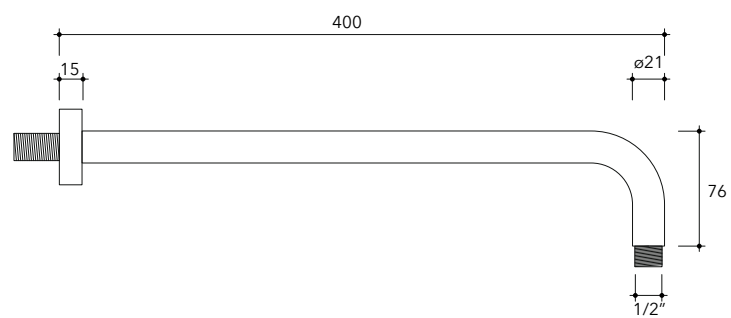

vista frontale / frontal view

vista laterale / lateral view