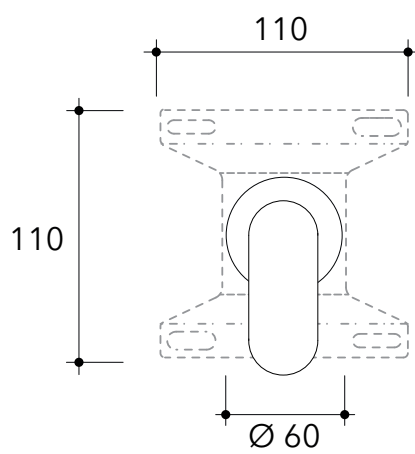

vista zenitale / zenital view