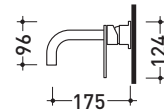

## X13059

**Concealed single-lever basin mixer**  
(stop&go drain EXCLUDED)

Complements: **stainless steel stop&go drain (PLX)**

Package dim.

Weight **1,8 kg**

Pz. Pallet n° -

vista zenitale / zenital view

vista frontale / frontal view

vista laterale / lateral view

sizes in mm

**STAINLESS STEEL**

brushed

<http://www.ceramicaflaminia.it/en/products/343-x1>

©ceramicaflaminiaspa - All rights reserved. Unauthorized copying, publication, reproduction as well as partial reproduction are prohibited