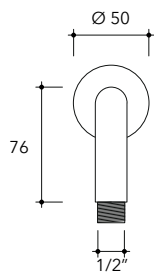

vista zenitale / zenital view