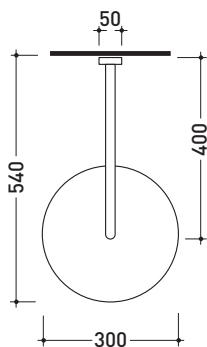

## X12084

Wall mounted shower head (Ø 200 mm) with arm

Complements: **concealed single lever mixer (X12560)**  
**concealed shower set (X12081)**

Package dim.

Weight **2 kg**

Pz. Pallet n° -

CE

vista zenitale / zenital view

vista frontale / frontal view

vista laterale / lateral view

sizes in mm

**STAINLESS STEEL**

brushed

<http://www.ceramicaflaminia.it/en/products/343-x1>

©ceramicaflaminiaspa - All rights reserved. Unauthorized copying, publication, reproduction as well as partial reproduction are prohibited

## X13084

Wall mounted shower head (Ø 300 mm) with arm

Complements: **concealed single lever mixer (X12560)**  
**concealed shower set (X12081)**

Package dim.

Weight **3 kg**

Pz. Pallet n° -

CE

vista zenitale / zenital view