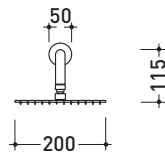

## X12084

Wall mounted shower head (Ø 200 mm) with arm

Complements: **concealed single lever mixer (X12560)**  
**concealed shower set (X12081)**

Package dim.

Weight **2 kg**

Pz. Pallet n° -

CE

vista zenitale / zenital view

vista frontale / frontal view

vista laterale / lateral view

sizes in mm

**STAINLESS STEEL**

brushed

<http://www.ceramicaflaminia.it/en/products/343-x1>

©ceramicaflaminiaspa - All rights reserved. Unauthorized copying, publication, reproduction as well as partial reproduction are prohibited