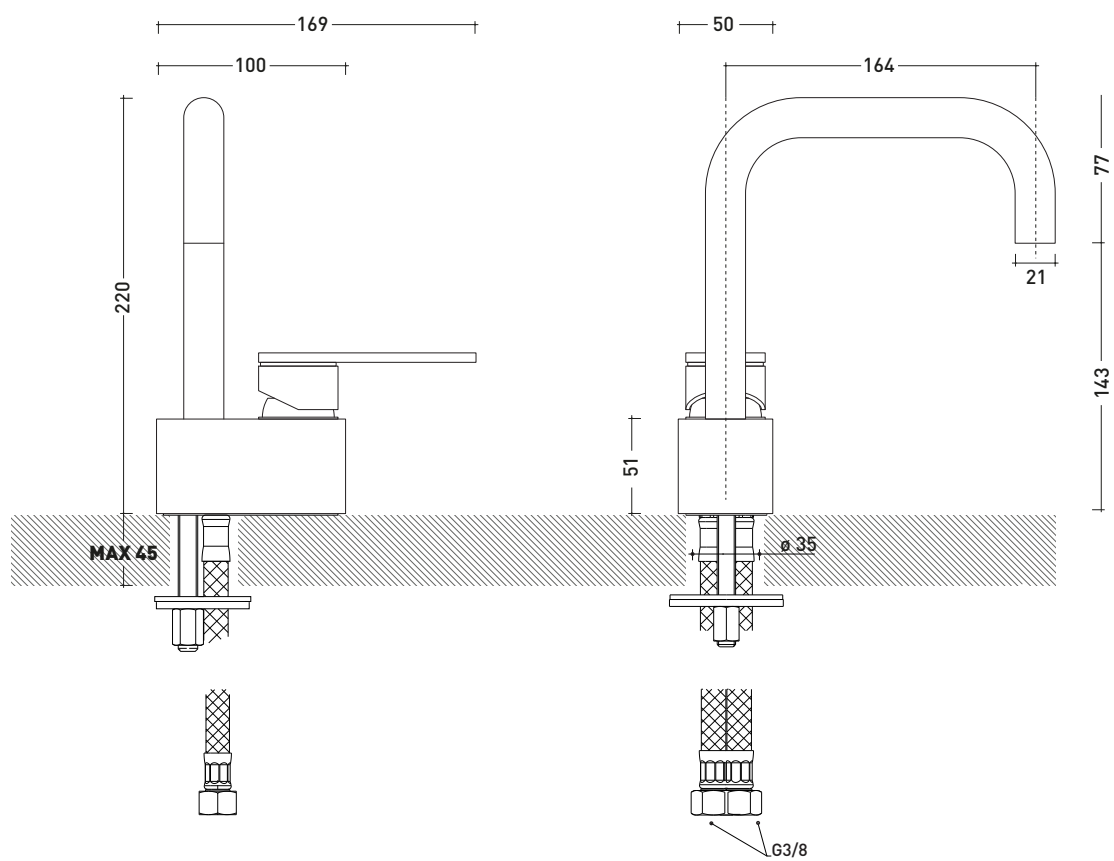

vista laterale / lateral view

vista zenitale / zenital view