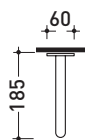

## X12562

Wall spout

Complements:

Package dim.

Weight **0,6 kg**

Pz. Pallet n° -

CE

vista zenitale / zenital view

vista frontale / frontal view

vista laterale / lateral view

sizes in mm

**STAINLESS STEEL**

brushed

<http://www.ceramicaflaminia.it/en/products/343-x1>

©ceramicaflaminiaspa - All rights reserved. Unauthorized copying, publication, reproduction as well as partial reproduction are prohibited