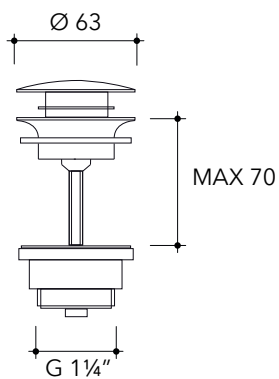

## PLX

**Stainless steel stop&go drain 1" 1/4**

Complements:

Package dim.

Weight **0,4 kg**

Pz. Pallet n° -

CE

sizes in mm