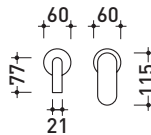

## X13059

**Concealed single-lever basin mixer**  
(stop&go drain EXCLUDED)

Complements: **stainless steel stop&go drain (PLX)**

Package dim.

Weight **1,8 kg**

Pz. Pallet n° -

vista zenitale / zenital view

vista frontale / frontal view

vista laterale / lateral view

sizes in mm

**STAINLESS STEEL**

brushed

<http://www.ceramicaflaminia.it/en/products/343-x1>

©ceramicaflaminiaspa - All rights reserved. Unauthorized copying, publication, reproduction as well as partial reproduction are prohibited