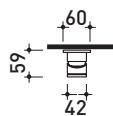

## X12560

Concealed single-lever mixer

Complements: wall mounted shower head Ø 200 mm (X12084)  
wall mounted shower head Ø 300 mm (X13084)

Package dim.

Weight **1,4 kg**

Pz. Pallet n° -

CE

vista zenitale / zenital view

vista frontale / frontal view

vista laterale / lateral view

sizes in mm

**STAINLESS STEEL**

brushed

<http://www.ceramicaflaminia.it/en/products/343-x1>

©ceramicaflaminiaspa - All rights reserved. Unauthorized copying, publication, reproduction as well as partial reproduction are prohibited