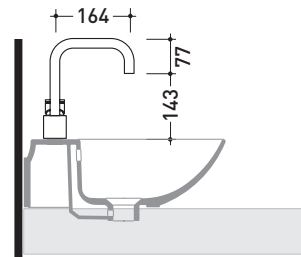

## X13055

Single lever basin mixer (stop&go drain EXCLUDED)

Complements: stainless stell stop&go drain (PLX)

Package dim.

Weight **1,9 kg**

Pz. Pallet n° -

CE

vista frontale / frontal view

vista laterale / lateral view

vista zenitale / zenital view

sizes in mm

**STAINLESS STEEL**

brushed

<http://www.ceramicaflaminia.it/en/products/343-x1>

©ceramicaflaminiaspa - All rights reserved. Unauthorized copying, publication, reproduction as well as partial reproduction are prohibited