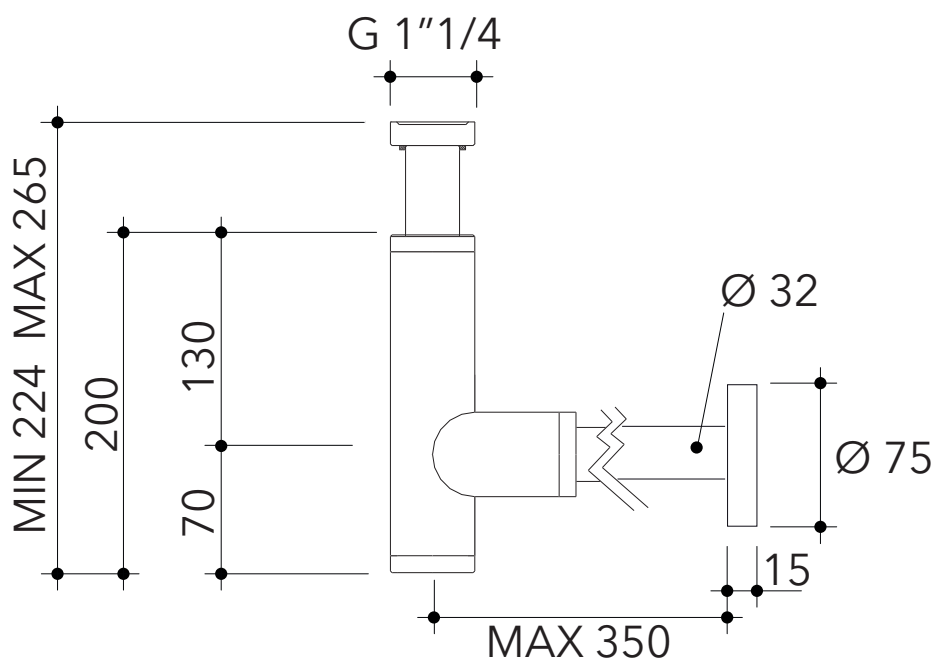

## SIFLX

Stainless steel basin siphon

Complements:

Package dim.

Weight **1,5 kg**

Pz. Pallet n° -

CE

sizes in mm