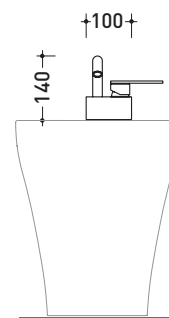

## X14070

Single-lever bidet mixer (stop&go drain EXCLUDED)

Complements: **stainless steel stop&go drain (PLX)**

Package dim.

Weight **1,5 kg**

Pz. Pallet n° -

CE

vista laterale / lateral view

vista frontale / frontal view

vista zenitale / zenital view

sizes in mm

**STAINLESS STEEL**

brushed

<http://www.ceramicaflaminia.it/en/products/343-x1>

©ceramicaflaminiaspa - All rights reserved. Unauthorized copying, publication, reproduction as well as partial reproduction are prohibited