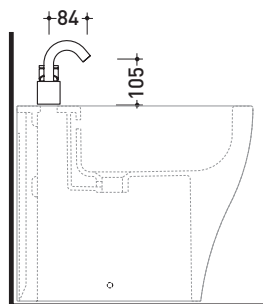

## X14070

Single-lever bidet mixer (stop&go drain EXCLUDED)

Complements: **stainless steel stop&go drain (PLX)**

Package dim.

Weight **1,5 kg**

Pz. Pallet n° -

CE

vista laterale / lateral view