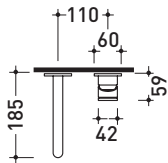

## X13059

**Concealed single-lever basin mixer**  
(stop&go drain EXCLUDED)

Complements: **stainless steel stop&go drain (PLX)**

Package dim.

Weight **1,8 kg**

Pz. Pallet n° -

vista zenitale / zenital view

vista frontale / frontal view

vista laterale / lateral view

sizes in mm

**STAINLESS STEEL**

brushed

<http://www.ceramicaflaminia.it/en/products/343-x1>

©ceramicaflaminiaspa - All rights reserved. Unauthorized copying, publication, reproduction as well as partial reproduction are prohibited