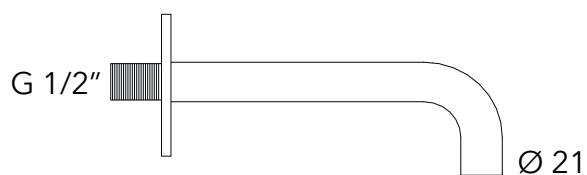

vista frontale / frontal view

vista laterale / lateral view