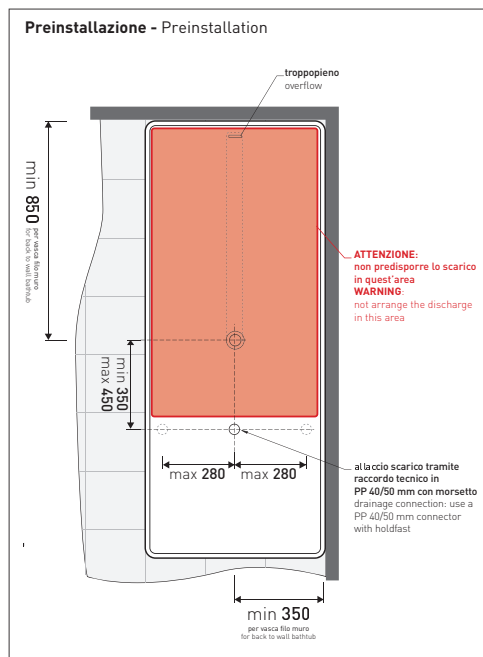

Package dim. 206 x 93 x 72 cm | Weight 170 kg | Pz. Pallet n° 1

UNI EN 14516 - CL1 Dop-No14516

vista zenitale / zenital view

**Capacità Max / Max Capacity 350 L.
 Peso Netto / Net Weight 170 Kg.**

vista frontale / frontal view

may 2020

Wash

➔ **FLAMINIA.**

design **GIULIO CAPPELLINI**

2005

MW170 Wash Bicolor

Bath-tub 170 cm in Pietraluce **BICOLOR** (white/colour) - drain cover matching color the bathtub (drainage system art. SIFMW included)

● WITH OVERFLOW

Complements: **Line taps bath-tub: ONE - NOKÉ - SI - FOLD**
Line accessories: TWO - HOOP - NOKÉ - FOLD

Package dim. **206 x 93 x 72 cm** | Weight **170 kg** | Pz. Pallet n° **1**

UNI EN 14516 - CL1 **Dop-No14516**

Capacità Max / Max Capacity 350 L.
Peso Netto / Net Weight 170 Kg.

sezione laterale / section

vista laterale / lateral view

sezione longitudinale / section

sizes in mm

PIETRALUCE: glossy finish

WHITE inside
BLACK outside