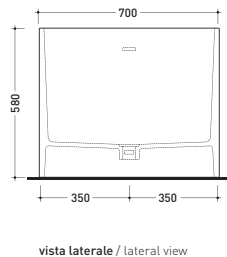

Package dim. 206 x 93 x 72 cm | Weight 170 kg | Pz. Pallet n° 1

UNI EN 14516 - CL1 Dop-No14516

vista zenitale / zenital view

**Capacità Max / Max Capacity 350 L.
 Peso Netto / Net Weight 170 Kg.**

vista frontale / frontal view

Capacità Max / Max Capacity 350 L.
Peso Netto / Net Weight 170 Kg.

sezione laterale / section

vista laterale / lateral view

sezione longitudinale / section

sizes in mm

PIETRALUCE: glossy finish

WHITE inside
BLACK outside

Bath-tub 150 cm in Pietraluce **BICOLOR** (white/colour) - drain cover matching color the bathtub (drainage system art. SIFMW included)

● WITH OVERFLOW

Complements: **Line taps bath-tub:** ONE - NOKÉ - SI - FOLD
Line accessories: TWO - HOOP - NOKÉ - FOLD

Package dim. 190 x 85 x 72 cm | Weight 160 kg | Pz. Pallet n° 1

UNI EN 14516 - CL1 Dop-No14516

Capacità Max / Max Capacity 310 L.
Peso Netto / Net Weight 160 Kg.

sizes in mm

PIETRALUCE: glossy finish

WHITE inside
BLACK outside