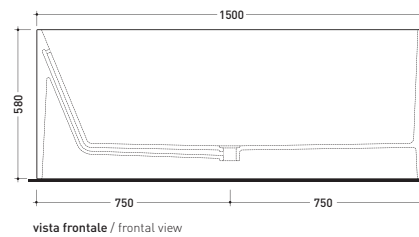

Capacità Max / Max Capacity 350 L.
Peso Netto / Net Weight 170 Kg.

sezione laterale / section

vista laterale / lateral view

sezione longitudinale / section

sizes in mm

PIETRALUCE: glossy finish

WHITE inside
BLACK outside

➔ **FLAMINIA.**

design **GIULIO CAPPELLINI**

2005

MW150 Wash

Bath-tub 150 cm in Pietraluce - drain cover matching color the bathtub (drainage system art. SIFMW included)

● WITH OVERFLOW

Complements: **Line taps bath-tub:** ONE - NOKÉ - SI - FOLD
Line accessories: TWO - HOOP - NOKÉ - FOLD

Package dim. 190 x 85 x 72 cm | Weight 160 kg | Pz. Pallet n° 1

UNI EN 14516 - CL1 Dop-No14516

Capacità Max / Max Capacity 310 L.
 Peso Netto / Net Weight 160 Kg.

sezione laterale / section

vista laterale / lateral view