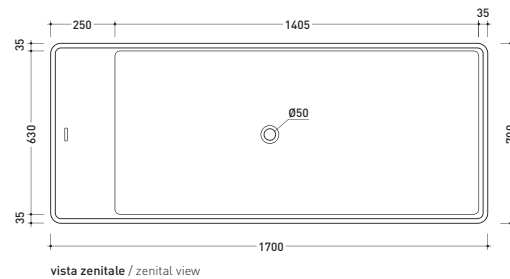

Package dim. 206 x 93 x 72 cm | Weight 170 kg | Pz. Pallet n° 1

UNI EN 14516 - CL1 Dop-No14516

vista zenitale / zenital view

**Capacità Max / Max Capacity 350 L.
 Peso Netto / Net Weight 170 Kg.**

vista frontale / frontal view

may 2020

Wash

➔ **FLAMINIA.**

design **GIULIO CAPPELLINI**

2005

MW170 Wash Bicolor

Bath-tub 170 cm in Pietraluce **BICOLOR** (white/colour) - drain cover matching color the bathtub (drainage system art. SIFMW included)

● WITH OVERFLOW

Complements: **Line taps bath-tub: ONE - NOKÉ - SI - FOLD**
Line accessories: TWO - HOOP - NOKÉ - FOLD

Package dim. **206 x 93 x 72 cm** | Weight **170 kg** | Pz. Pallet n° **1**

UNI EN 14516 - CL1 **Dop-No14516**

Capacità Max / Max Capacity 350 L.
Peso Netto / Net Weight 170 Kg.

sezione laterale / section

vista laterale / lateral view

sezione longitudinale / section

sizes in mm

PIETRALUCE: glossy finish

WHITE inside
BLACK outside