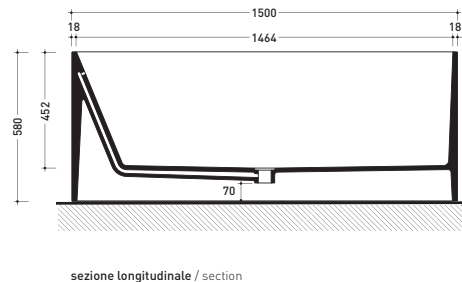

Wash

➔ **FLAMINIA.**

design **GIULIO CAPPELLINI**

2005

MW150 Wash Bicolor

Bath-tub 150 cm in Pietraluce **BICOLOR** (white/colour) - drain cover matching color the bathtub (drainage system art. SIFMW included)

● WITH OVERFLOW

Complements: **Line taps bath-tub:** ONE - NOKÉ - SI - FOLD
Line accessories: TWO - HOOP - NOKÉ - FOLD

Package dim. 190 x 85 x 72 cm | Weight 160 kg | Pz. Pallet n° 1

UNI EN 14516 - CL1 Dop-No14516

Capacità Max / Max Capacity 310 L.
Peso Netto / Net Weight 160 Kg.

sizes in mm

PIETRALUCE: glossy finish

WHITE inside
BLACK outside

<http://www.ceramicaflaminia.it/en/products/328-wash>

©ceramicaflaminiaspa - All rights reserved. Unauthorized copying, publication, reproduction as well as partial reproduction are prohibited

may 2020