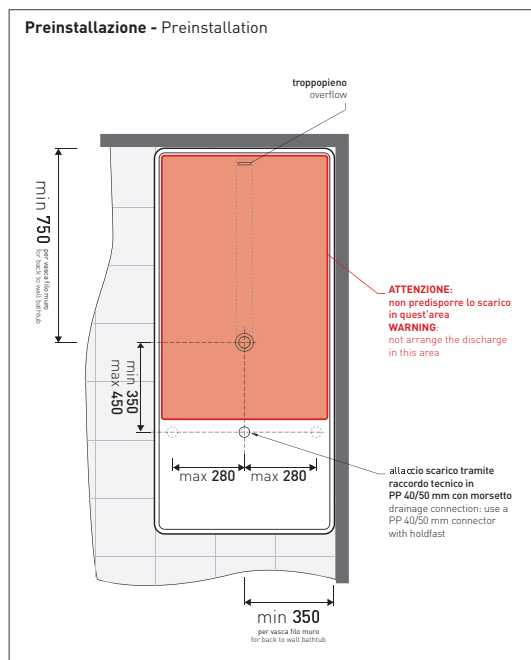

UNI EN 14516 - CL1 Dop-No14516

Capacità Max / Max Capacity 310 L.
Peso Netto / Net Weight 160 Kg.