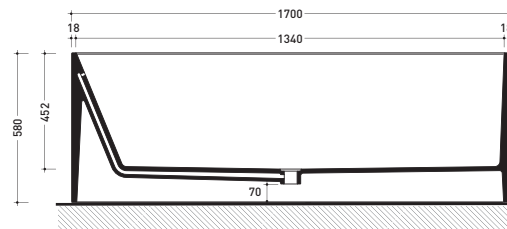

Package dim. 206 x 93 x 72 cm | Weight 170 kg | Pz. Pallet n° 1

UNI EN 14516 - CL1 Dop-No14516

vista zenitale / zenital view

**Capacità Max / Max Capacity 350 L.
 Peso Netto / Net Weight 170 Kg.**

vista frontale / frontal view

may 2020

Wash

➔ **FLAMINIA.**

design **GIULIO CAPPELLINI**

2005

MW170 Wash Bicolor

Bath-tub 170 cm in Pietraluce **BICOLOR** (white/colour) - drain cover matching color the bathtub (drainage system art. SIFMW included)

● WITH OVERFLOW

Complements: **Line taps bath-tub: ONE - NOKÉ - SI - FOLD**
Line accessories: TWO - HOOP - NOKÉ - FOLD

Package dim. **206 x 93 x 72 cm** | Weight **170 kg** | Pz. Pallet n° **1**

UNI EN 14516 - CL1 **Dop-No14516**

Capacità Max / Max Capacity 350 L.
Peso Netto / Net Weight 170 Kg.

sezione laterale / section

vista laterale / lateral view

sezione longitudinale / section

sizes in mm

PIETRALUCE: glossy finish

WHITE inside
BLACK outside