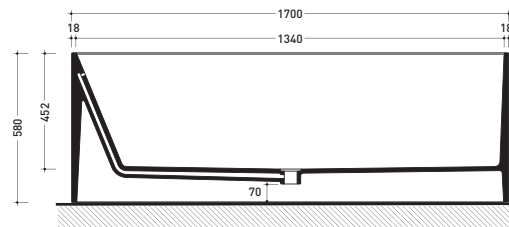

Package dim. 206 x 93 x 72 cm | Weight 170 kg | Pz. Pallet n° 1

UNI EN 14516 - CL1 Dop-No14516

vista zenitale / zenital view

**Capacità Max / Max Capacity 350 L.
 Peso Netto / Net Weight 170 Kg.**

vista frontale / frontal view

sezione laterale / section

vista laterale / lateral view

sezione longitudinale / section

sizes in mm

PIETRALUCE: glossy finish

matt finish

<http://www.ceramicaflaminia.it/en/products/328-wash>

©ceramicaflaminiaspa - All rights reserved. Unauthorized copying, publication, reproduction as well as partial reproduction are prohibited

● WITH OVERFLOW

Complements: **Line taps bath-tub: ONE - NOKÉ - SI - FOLD**
Line accessories: TWO - HOOP - NOKÉ - FOLD

Package dim. **206 x 93 x 72 cm** | Weight **170 kg** | Pz. Pallet n° **1**

UNI EN 14516 - CL1 **Dop-No14516**

Capacità Max / Max Capacity 350 L.
Peso Netto / Net Weight 170 Kg.

sezione laterale / section

vista laterale / lateral view

sezione longitudinale / section

sizes in mm

PIETRALUCE: glossy finish

WHITE inside
BLACK outside