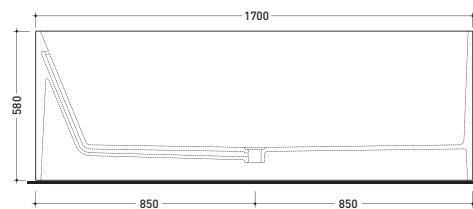

Package dim. 206 x 93 x 72 cm | Weight 170 kg | Pz. Pallet n° 1

UNI EN 14516 - CL1 Dop-No14516

vista zenitale / zenital view

**Capacità Max / Max Capacity 350 L.
 Peso Netto / Net Weight 170 Kg.**

vista frontale / frontal view

sezione laterale / section

vista laterale / lateral view

sezione longitudinale / section

sizes in mm

PIETRALUCE: glossy finish

matt finish

<http://www.ceramicaflaminia.it/en/products/328-wash>

©ceramicaflaminiaspa - All rights reserved. Unauthorized copying, publication, reproduction as well as partial reproduction are prohibited