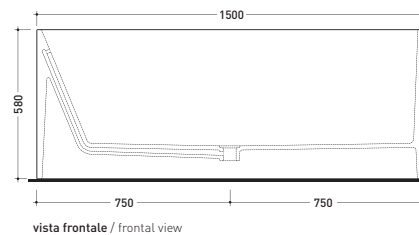

Wash

➔ **FLAMINIA.**

design **GIULIO CAPPELLINI**

2005

MW150 Wash Bicolor

Bath-tub 150 cm in Pietraluce **BICOLOR** (white/colour) - drain cover matching color the bathtub (drainage system art. SIFMW included)

● WITH OVERFLOW

Complements: **Line taps bath-tub:** ONE - NOKÉ - SI - FOLD
Line accessories: TWO - HOOP - NOKÉ - FOLD

Package dim. 190 x 85 x 72 cm | Weight 160 kg | Pz. Pallet n° 1

UNI EN 14516 - CL1 Dop-No14516

Capacità Max / Max Capacity 310 L.
Peso Netto / Net Weight 160 Kg.

sizes in mm

PIETRALUCE: glossy finish

WHITE inside
BLACK outside

<http://www.ceramicaflaminia.it/en/products/328-wash>

©ceramicaflaminiaspa - All rights reserved. Unauthorized copying, publication, reproduction as well as partial reproduction are prohibited

may 2020