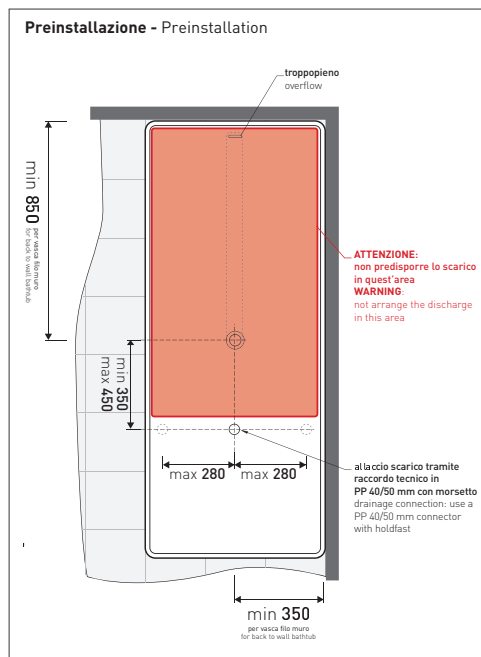

Package dim. 206 x 93 x 72 cm | Weight 170 kg | Pz. Pallet n° 1

UNI EN 14516 - CL1 Dop-No14516

vista zenitale / zenital view

**Capacità Max / Max Capacity 350 L.
 Peso Netto / Net Weight 170 Kg.**

vista frontale / frontal view

sezione laterale / section

vista laterale / lateral view

sezione longitudinale / section

sizes in mm

PIETRALUCE: glossy finish

matt finish

<http://www.ceramicaflaminia.it/en/products/328-wash>

©ceramicaflaminiaspa - All rights reserved. Unauthorized copying, publication, reproduction as well as partial reproduction are prohibited

● WITH OVERFLOW

Complements: **Line taps bath-tub: ONE - NOKÉ - SI - FOLD**
Line accessories: TWO - HOOP - NOKÉ - FOLD

Package dim. **206 x 93 x 72 cm** | Weight **170 kg** | Pz. Pallet n° **1**

UNI EN 14516 - CL1 **Dop-No14516**

Capacità Max / Max Capacity 350 L.
Peso Netto / Net Weight 170 Kg.

sezione laterale / section

vista laterale / lateral view

sezione longitudinale / section

sizes in mm

PIETRALUCE: glossy finish

WHITE inside
BLACK outside