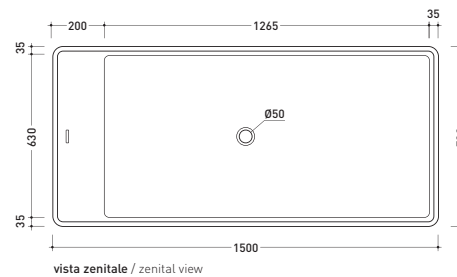

Package dim. 206 x 93 x 72 cm | Weight 170 kg | Pz. Pallet n° 1

UNI EN 14516 - CL1 Dop-No14516

vista zenitale / zenital view

**Capacità Max / Max Capacity 350 L.
 Peso Netto / Net Weight 170 Kg.**

vista frontale / frontal view

Bath-tub 150 cm in Pietraluce **BICOLOR** (white/colour) - drain cover matching color the bathtub (drainage system art. SIFMW included)

● WITH OVERFLOW

Complements: **Line taps bath-tub:** ONE - NOKÉ - SI - FOLD
Line accessories: TWO - HOOP - NOKÉ - FOLD

Package dim. 190 x 85 x 72 cm | Weight 160 kg | Pz. Pallet n° 1

UNI EN 14516 - CL1 Dop-No14516

Capacità Max / Max Capacity 310 L.
Peso Netto / Net Weight 160 Kg.

sizes in mm

PIETRALUCE: glossy finish

WHITE inside
BLACK outside