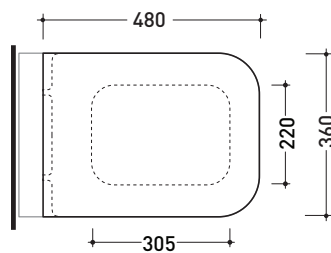

Package dim. 56 x 39 x 45,5 cm | Weight 30,7 kg | Pz. Pallet n° 15

UNI EN 14528 - CL20 Dop-No14528

vista zenitale / zenital view

vista laterale / lateral view

sezione longitudinale / section

vista retro / back view

sizes in mm

Please consider a 2% tolerance on indicated measurements

CERAMIC: glossy finish

matt finish

TRCW02

Thermosetting wrapping seat & cover

Complements: Terra wc (TR117)

Package dim. 52 x 40 x 7 cm | Weight 3,4 kg | Pz. Pallet n° -

art. TR117
vista zenitale / zenital view

art. TR117 + TR39
vista zenitale / zenital view

art. TR117
vista laterale / lateral view

art. TR117 + TR39
vista laterale / lateral view

sizes in mm

THERMOSETTING: glossy finish

white

TRCW03

Soft-closing thermosetting wrapping seat & cover

Complements: Terra wc (TR117)

Package dim. 52 x 40 x 7 cm | Weight 3,4 kg | Pz. Pallet n° -

art. TR117
vista zenitale / zenital view

art. TR117 + TR39
vista zenitale / zenital view