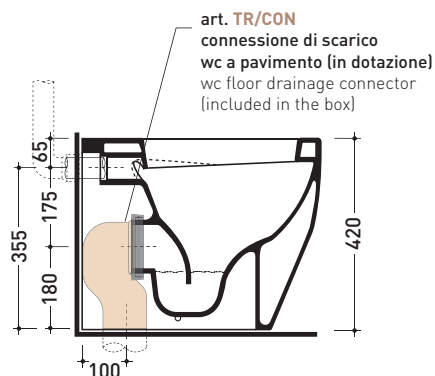

TR117

Back to wall wc with S/P trap (drainage connector for floor trap art. TR/CON and floor fixing kit art. 9003 included)

Complements: **Thermosetting wrapping seat&cover** (TRCW02)
Soft-closing thermosetting wrapping seat&cover (TRCW03)
Niagara monoblock cistern (TR39)
Line accessories: TWO - HOOP - NOKÉ - FOLD

Dim. Imballo 56 x 39 x 45,5 cm | Peso 32 kg | Pz. Pallet n° 15

CE UNI EN 997

Dop-No997

vista zenitale / zenital view

vista laterale / lateral view

sezione longitudinale / section

vista retro / back view

sizes in mm

TR217

Back to wall single-hole bidet (floor fixing kit art. 9003 included)

Complements: **Niagara panel bidet** (TR40)
Line taps bidet: ONE - NOKÉ - SI - FOLD
Line accessories: TWO - HOOP - NOKÉ - FOLD

Technical accessories: **Short chrome siphon for bidet** (SIFB/CR)
Stop & Go drain (PLSG)
CERAMIC Stop & Go drain (PLCE)
Two piece set chrome tap filters (RF026)

Package dim. 56 x 39 x 45,5 cm | Weight 30,7 kg | Pz. Pallet n° 15

UNI EN 14528 - CL20 Dop-No14528

vista zenitale / zenital view

vista laterale / lateral view

sezione longitudinale / section

vista retro / back view