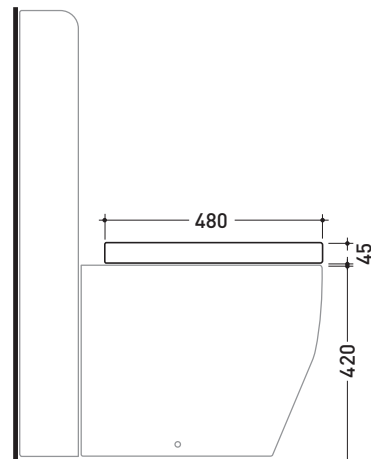

art. TR117 + TR39
vista laterale / lateral view

sizes in mm

THERMOSETTING: glossy finish

matt finish