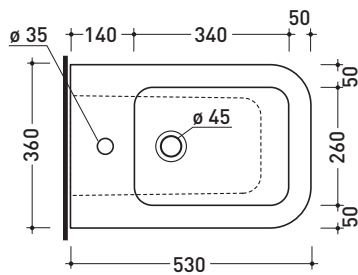

Dim. Imballo 56 x 39 x 45,5 cm | Peso 32 kg | Pz. Pallet n° 15

CE UNI EN 997

Dop-No997

vista zenitale / zenital view

vista laterale / lateral view

sezione longitudinale / section

vista retro / back view

sizes in mm

TR217

Back to wall single-hole bidet (floor fixing kit art. 9003 included)

Complements: **Niagara panel bidet** (TR40)
Line taps bidet: ONE - NOKÉ - SI - FOLD
Line accessories: TWO - HOOP - NOKÉ - FOLD

Technical accessories: **Short chrome siphon for bidet** (SIFB/CR)
Stop & Go drain (PLSG)
CERAMIC Stop & Go drain (PLCE)
Two piece set chrome tap filters (RF026)

Package dim. 56 x 39 x 45,5 cm | Weight 30,7 kg | Pz. Pallet n° 15

UNI EN 14528 - CL20 Dop-No14528

vista zenitale / zenital view

vista laterale / lateral view

sezione longitudinale / section

vista retro / back view

sizes in mm

Please consider a 2% tolerance on indicated measurements

CERAMIC: glossy finish

matt finish

TRCW02

Thermosetting wrapping seat & cover

Complements: Terra wc (TR117)

Package dim. 52 x 40 x 7 cm | Weight 3,4 kg | Pz. Pallet n° -