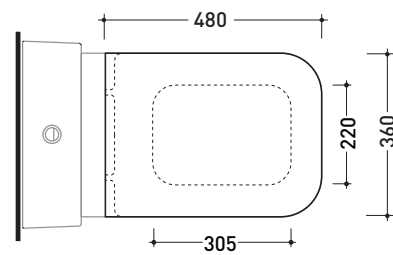

art. TR117 + TR39
vista zenitale / zenital view