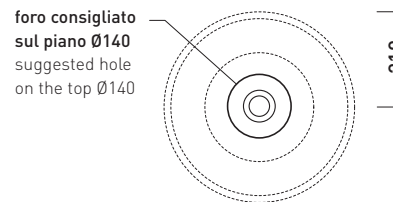

design HSIANG-HENG HSIAO

2016

SD42L Saltodacqua

Countertop basin 42 cm

•WITHOUT OVERFLOW •WITHOUT TAP LEDGE

Complements: **Forty6 shelf (F6BN)**
Solid shelf (SLBN)
Line taps basin: ONE - NOKÈ - SI - FOLD
Line accessories: TWO - HOOP - NOKÈ - FOLD

Technical accessories: **Chrome siphon (SIFL/CR) - Telescopic chrome siphon (SIFL066)**
Stop & Go drain (PLSG)
CERAMIC Stop & Go drain (PLCE)
Two piece set chrome tap filters (RF026)

Package dim. | Weight **14 kg** | Pz. Pallet n° **18**

CE UNI EN 14688 - CL00 Dop-No14688

vista zenitale / zenital view

vista zenitale / zenital view

vista frontale / frontal view

sezione longitudinale / section

sizes in mm

Please consider a 2% tolerance on indicated measurements