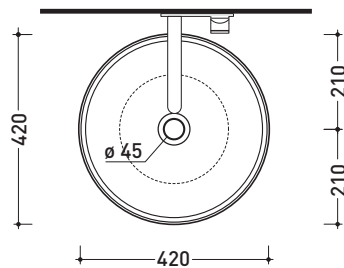

design HSIANG-HENG HSIAO

2016

SD42L Saltodacqua

Countertop basin 42 cm

•WITHOUT OVERFLOW •WITHOUT TAP LEDGE

Complements: **Forty6 shelf (F6BN)**
Solid shelf (SLBN)
Line taps basin: ONE - NOKÈ - SI - FOLD
Line accessories: TWO - HOOP - NOKÈ - FOLD

Technical accessories: **Chrome siphon (SIFL/CR) - Telescopic chrome siphon (SIFL066)**
Stop & Go drain (PLSG)
CERAMIC Stop & Go drain (PLCE)
Two piece set chrome tap filters (RF026)

Package dim. | Weight **14 kg** | Pz. Pallet n° **18**

CE UNI EN 14688 - CL00 Dop-No14688

vista zenitale / zenital view

vista zenitale / zenital view

vista frontale / frontal view

sezione longitudinale / section

sizes in mm

Please consider a 2% tolerance on indicated measurements