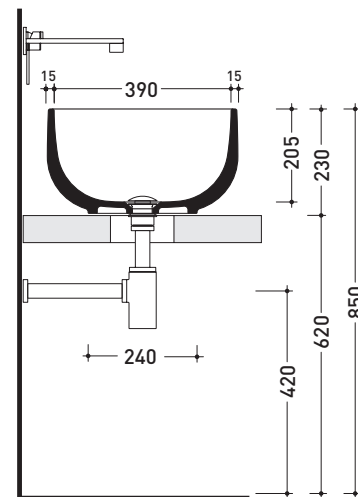

CE UNI EN 14688 - CL00 Dop-No14688

vista zenitale / zenital view

vista zenitale / zenital view

vista frontale / frontal view

sezione longitudinale / section

sizes in mm

Please consider a 2% tolerance on indicated measurements