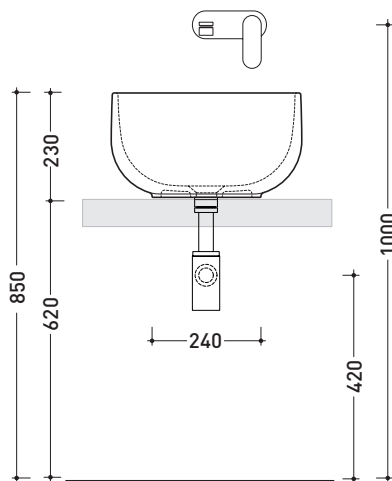

design HSIANG-HENG HSIAO

2016

SD42L Saltodacqua

Countertop basin 42 cm

•WITHOUT OVERFLOW •WITHOUT TAP LEDGE

Complements: **Forty6 shelf (F6BN)**
Solid shelf (SLBN)
Line taps basin: ONE - NOKÈ - SI - FOLD
Line accessories: TWO - HOOP - NOKÈ - FOLD

Technical accessories: **Chrome siphon (SIFL/CR) - Telescopic chrome siphon (SIFL066)**
Stop & Go drain (PLSG)
CERAMIC Stop & Go drain (PLCE)
Two piece set chrome tap filters (RF026)

Package dim. | Weight **14 kg** | Pz. Pallet n° **18**

CE UNI EN 14688 - CL00 Dop-No14688

vista zenitale / zenital view

vista zenitale / zenital view

vista frontale / frontal view

sezione longitudinale / section

sizes in mm

Please consider a 2% tolerance on indicated measurements