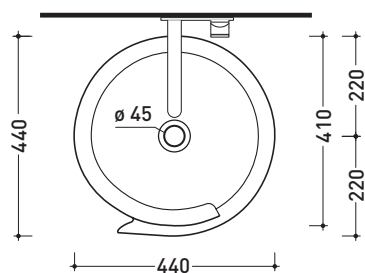

Technical accessories: **Stop & Go drain (PLSG)**
CERAMIC Stop & Go drain (PLCE)

Package dim. **52,5 x 52,5 x 95 cm** | Weight **42 kg** | Pz. Pallet n° **4**

CE

vista zenitale / zenital view

allaccio scarico tramite
 raccordo tecnico per lavabo in
 PP 40/50 mm con morsetto
 drainage connection: use a PP
 40/50 mm connector for
 washbasin with holdfast

april 2020

design **NENDO**

2010

RL44L Roll 44

Countertop basin 44 cm

•WITHOUT OVERFLOW •WITHOUT TAP LEDGE

Complements: **Forty6 shelf** (F6RL44)
Solid shelf (SLRL44)
Furniture BOX - depth. 50
Filo 60 metal structure (FI60SV)
Filo 75 metal structure (FI75SV)
Line taps basin: ONE - NOKÈ - SI - FOLD - X1
Line accessories: TWO - HOOP - NOKÈ - FOLD

Technical accessories: **Chrome siphon** (SIFL/CR) - **Telescopic chrome siphon** (SIFL066)
Stop & Go drain (PLSG)
CERAMIC Stop & Go drain (PLCE)
Two piece set chrome tap filters (RF026)

Package dim. **44 x 44 x 18,5 cm** | Weight **12,5 kg** | Pz. Pallet n° **30**

CE UNI EN 14688 - CL00 Dop-No14688

vista zenitale / zenital view

vista zenitale / zenital view

vista frontale / frontal view

sezione longitudinale / section

sizes in mm

Please consider a 2% tolerance on indicated measurements