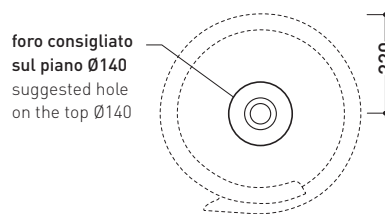

vista zenitale / zenital view