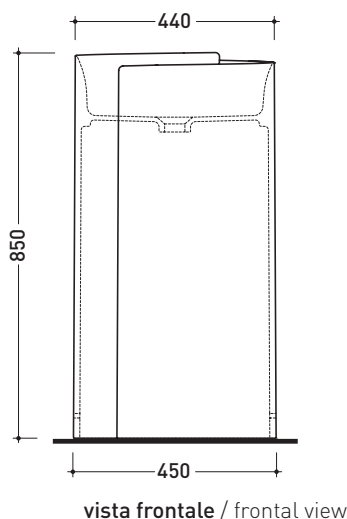

vista frontale / frontal view