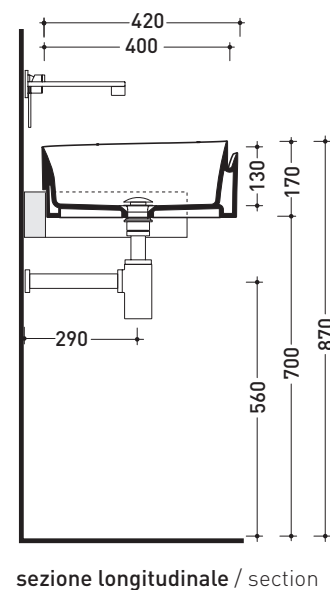

CE UNI EN 14688 - CL00 Dop-No14688