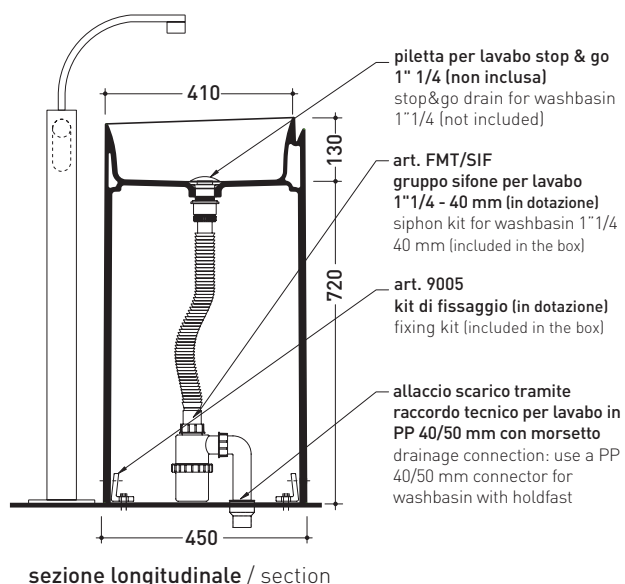

april 2020

design **NENDO**

2010

MR44C Monoroll

Standing column-basin 44 cm

(floor fixing kit art. 9005 and siphon art. FMT/SIF included)

•WITHOUT OVERFLOW •WITHOUT TAP LEDGE

Complements: **Line taps basin free-standing: ONE - FOLD**
Line accessories: TWO - HOOP - NOKÈ - FOLD

Technical accessories: **Stop & Go drain (PLSG)**
CERAMIC Stop & Go drain (PLCE)

Package dim. **52,5 x 52,5 x 95 cm** | Weight **42 kg** | Pz. Pallet n° **4**

CE

vista zenitale / zenital view

allaccio scarico tramite
 raccordo tecnico per lavabo in
 PP 40/50 mm con morsetto
 drainage connection: use a PP
 40/50 mm connector for
 washbasin with holdfast

vista zenitale / zenital view

vista frontale / frontal view

piletta per lavabo stop & go
 1" 1/4 (non inclusa)
 stop&go drain for washbasin
 1"1/4 (not included)

art. FMT/SIF
 gruppo sifone per lavabo
 1"1/4 - 40 mm (in dotazione)
 siphon kit for washbasin 1"1/4
 40 mm (included in the box)

art. 9005
 kit di fissaggio (in dotazione)
 fixing kit (included in the box)

allaccio scarico tramite
 raccordo tecnico per lavabo in
 PP 40/50 mm con morsetto
 drainage connection: use a PP
 40/50 mm connector for
 washbasin with holdfast