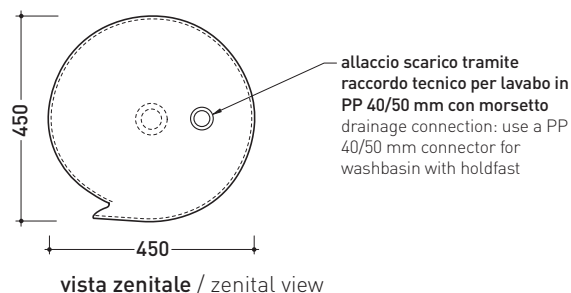

Technical accessories: **Stop & Go drain (PLSG)**
CERAMIC Stop & Go drain (PLCE)

Package dim. **52,5 x 52,5 x 95 cm** | Weight **42 kg** | Pz. Pallet n° **4**

CE

vista zenitale / zenital view

allaccio scarico tramite
 raccordo tecnico per lavabo in
 PP 40/50 mm con morsetto
 drainage connection: use a PP
 40/50 mm connector for
 washbasin with holdfast

vista zenitale / zenital view

vista frontale / frontal view

piletta per lavabo stop & go
 1" 1/4 (non inclusa)
 stop&go drain for washbasin
 1"1/4 (not included)

art. FMT/SIF
 gruppo sifone per lavabo
 1"1/4 - 40 mm (in dotazione)
 siphon kit for washbasin 1"1/4
 40 mm (included in the box)