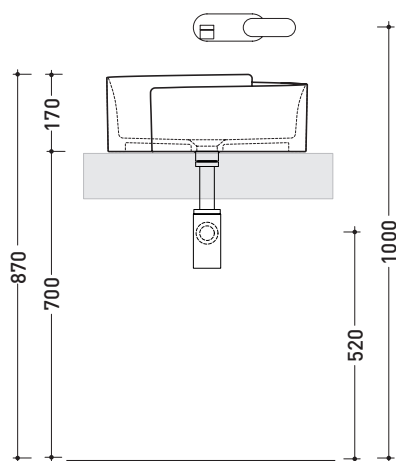

Technical accessories: **Stop & Go drain (PLSG)**
CERAMIC Stop & Go drain (PLCE)

Package dim. **52,5 x 52,5 x 95 cm** | Weight **42 kg** | Pz. Pallet n° **4**

CE

vista zenitale / zenital view

allaccio scarico tramite
 raccordo tecnico per lavabo in
 PP 40/50 mm con morsetto
 drainage connection: use a PP
 40/50 mm connector for
 washbasin with holdfast

april 2020

design **NENDO**

2010

RL44L Roll 44

Countertop basin 44 cm

•WITHOUT OVERFLOW •WITHOUT TAP LEDGE

Complements: **Forty6 shelf** (F6RL44)
Solid shelf (SLRL44)
Furniture BOX - depth. 50
Filo 60 metal structure (FI60SV)
Filo 75 metal structure (FI75SV)
Line taps basin: ONE - NOKÈ - SI - FOLD - X1
Line accessories: TWO - HOOP - NOKÈ - FOLD

Technical accessories: **Chrome siphon** (SIFL/CR) - **Telescopic chrome siphon** (SIFL066)
Stop & Go drain (PLSG)
CERAMIC Stop & Go drain (PLCE)
Two piece set chrome tap filters (RF026)

Package dim. **44 x 44 x 18,5 cm** | Weight **12,5 kg** | Pz. Pallet n° **30**

CE UNI EN 14688 - CL00 Dop-No14688

vista zenitale / zenital view

vista zenitale / zenital view

vista frontale / frontal view

sezione longitudinale / section

sizes in mm

Please consider a 2% tolerance on indicated measurements