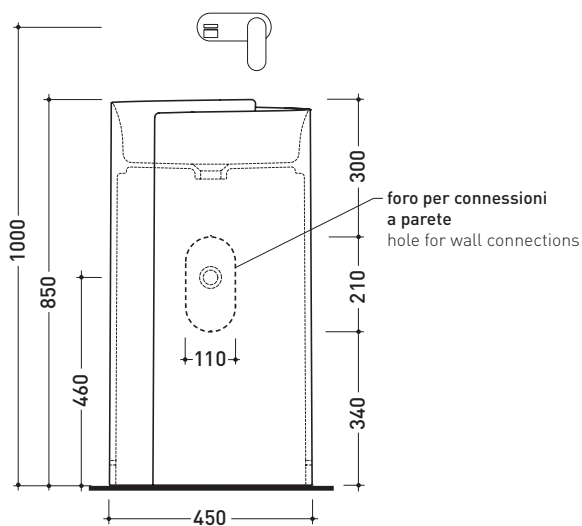

design **NENDO**

2010

MR44P Monoroll

Wall column-basin 44 cm (floor fixing kit art. 9005 included)

•WITHOUT OVERFLOW •WITHOUT TAP LEDGE

Complements: **Line wall-taps basin:** ONE - NOKÈ - SI - FOLD - X1
Line accessories: TWO - HOOP - NOKÈ - FOLD

Technical accessories: **Chrome siphon (SIFL/CR)**
Stop & Go drain (PLSG)
CERAMIC Stop & Go drain (PLCE)

Package dim. 52,5 x 52,5 x 95 cm | Weight 42 kg | Pz. Pallet n° 4

CE UNI EN 14688 - CL00 Dop-No14688

vista zenitale / zenital view

vista frontale / frontal view

sezione longitudinale / section

sizes in mm

Please consider a 2% tolerance on indicated measurements

CERAMIC: glossy finish

matt finish

white black

Technical accessories: **Stop & Go drain (PLSG)**
CERAMIC Stop & Go drain (PLCE)

Package dim. **52,5 x 52,5 x 95 cm** | Weight **42 kg** | Pz. Pallet n° **4**

CE

vista zenitale / zenital view

allaccio scarico tramite
 raccordo tecnico per lavabo in
 PP 40/50 mm con morsetto
 drainage connection: use a PP
 40/50 mm connector for
 washbasin with holdfast