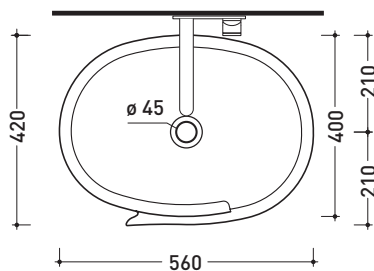

CE UNI EN 14688 - CL00 Dop-No14688

vista zenitale / zenital view

vista zenitale / zenital view

vista frontale / frontal view

sezione longitudinale / section

sizes in mm

Please consider a 2% tolerance on indicated measurements

april 2020

design **NENDO**

2010

RL56L Roll 56

Countertop basin 56 cm

•WITHOUT OVERFLOW •WITHOUT TAP LEDGE

Complements: **Forty6 shelf** (F6RL56)
Solid shelf (SLRL56)
Furniture BOX - depth. 50
Filo 60 metal structure (FI60SV)
Filo 75 metal structure (FI75SV)
Line taps basin: ONE - NOKÈ - SI - FOLD - X1
Line accessories: TWO - HOOP - NOKÈ - FOLD

Technical accessories: **Chrome siphon** (SIFL/CR) - **Telescopic chrome siphon** (SIFL066)
Stop & Go drain (PLSG)
CERAMIC Stop & Go drain (PLCE)
Two piece set chrome tap filters (RF026)

Package dim. **56,5 x 43 x 18,5 cm** | Weight **15,5 kg** | Pz. Pallet n° **24**