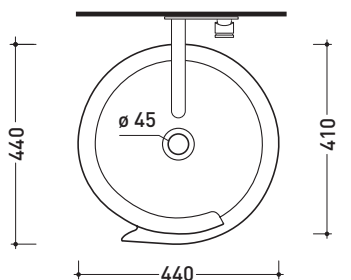

design **NENDO**

2010

MR44P Monoroll

Wall column-basin 44 cm (floor fixing kit art. 9005 included)

•WITHOUT OVERFLOW •WITHOUT TAP LEDGE

Complements: **Line wall-taps basin:** ONE - NOKÈ - SI - FOLD - X1
Line accessories: TWO - HOOP - NOKÈ - FOLD

Technical accessories: **Chrome siphon (SIFL/CR)**
Stop & Go drain (PLSG)
CERAMIC Stop & Go drain (PLCE)

Package dim. 52,5 x 52,5 x 95 cm | Weight 42 kg | Pz. Pallet n° 4

CE UNI EN 14688 - CL00 Dop-No14688

vista zenitale / zenital view

vista frontale / frontal view

sezione longitudinale / section

sizes in mm

Please consider a 2% tolerance on indicated measurements

CERAMIC: glossy finish

matt finish

white black

Technical accessories: **Stop & Go drain (PLSG)**
CERAMIC Stop & Go drain (PLCE)

Package dim. **52,5 x 52,5 x 95 cm** | Weight **42 kg** | Pz. Pallet n° **4**

CE

vista zenitale / zenital view

allaccio scarico tramite
 raccordo tecnico per lavabo in
 PP 40/50 mm con morsetto
 drainage connection: use a PP
 40/50 mm connector for
 washbasin with holdfast