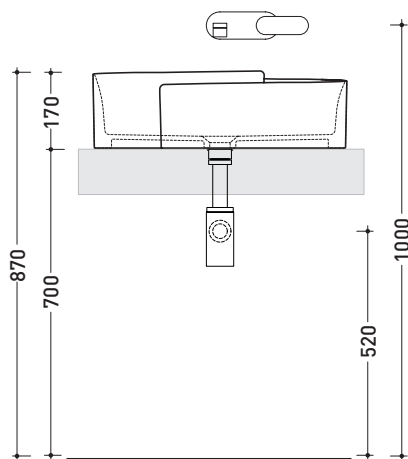

april 2020

design **NENDO**

2010

RL56L Roll 56

Countertop basin 56 cm

•WITHOUT OVERFLOW •WITHOUT TAP LEDGE

Complements: **Forty6 shelf** (F6RL56)
Solid shelf (SLRL56)
Furniture BOX - depth. 50
Filo 60 metal structure (FI60SV)
Filo 75 metal structure (FI75SV)
Line taps basin: ONE - NOKÈ - SI - FOLD - X1
Line accessories: TWO - HOOP - NOKÈ - FOLD

Technical accessories: **Chrome siphon** (SIFL/CR) - **Telescopic chrome siphon** (SIFL066)
Stop & Go drain (PLSG)
CERAMIC Stop & Go drain (PLCE)
Two piece set chrome tap filters (RF026)

Package dim. **56,5 x 43 x 18,5 cm** | Weight **15,5 kg** | Pz. Pallet n° **24**

CE UNI EN 14688 - CL00 Dop-No14688

vista zenitale / zenital view

vista zenitale / zenital view

vista frontale / frontal view

sezione longitudinale / section

sizes in mm

Please consider a 2% tolerance on indicated measurements