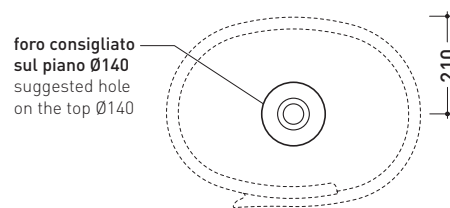

design **NENDO**

2010

RL56L Roll 56

Countertop basin 56 cm

•WITHOUT OVERFLOW •WITHOUT TAP LEDGE

Complements: **Forty6 shelf** (F6RL56)
Solid shelf (SLRL56)
Furniture BOX - depth. 50
Filo 60 metal structure (FI60SV)
Filo 75 metal structure (FI75SV)
Line taps basin: ONE - NOKÈ - SI - FOLD - X1
Line accessories: TWO - HOOP - NOKÈ - FOLD

Technical accessories: **Chrome siphon** (SIFL/CR) - **Telescopic chrome siphon** (SIFL066)
Stop & Go drain (PLSG)
CERAMIC Stop & Go drain (PLCE)
Two piece set chrome tap filters (RF026)

Package dim. **56,5 x 43 x 18,5 cm** | Weight **15,5 kg** | Pz. Pallet n° **24**

CE UNI EN 14688 - CL00 Dop-No14688

sizes in mm

Please consider a 2% tolerance on indicated measurements

CERAMIC: glossy finish

matt finish

METAL

<http://www.ceramicaflaminia.it/en/products/313-roll>

©ceramicaflaminiaspa - All rights reserved. Unauthorized copying, publication, reproduction as well as partial reproduction are prohibited

april 2020