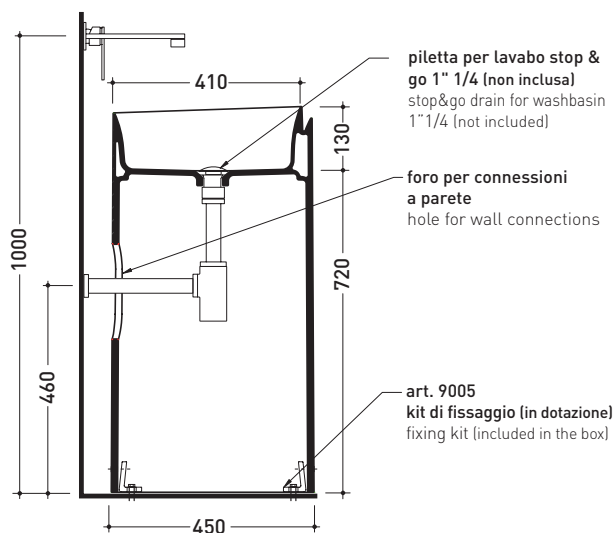

design **NENDO**

2010

MR44P Monoroll

Wall column-basin 44 cm (floor fixing kit art. 9005 included)

•WITHOUT OVERFLOW •WITHOUT TAP LEDGE

Complements: **Line wall-taps basin:** ONE - NOKÈ - SI - FOLD - X1
Line accessories: TWO - HOOP - NOKÈ - FOLD

Technical accessories: **Chrome siphon (SIFL/CR)**
Stop & Go drain (PLSG)
CERAMIC Stop & Go drain (PLCE)

Package dim. 52,5 x 52,5 x 95 cm | Weight 42 kg | Pz. Pallet n° 4

CE UNI EN 14688 - CL00 Dop-No14688

vista zenitale / zenital view

vista frontale / frontal view

sezione longitudinale / section

sizes in mm

Please consider a 2% tolerance on indicated measurements

CERAMIC: glossy finish

matt finish

white black

Technical accessories: **Stop & Go drain (PLSG)**
CERAMIC Stop & Go drain (PLCE)

Package dim. **52,5 x 52,5 x 95 cm** | Weight **42 kg** | Pz. Pallet n° **4**

CE

vista zenitale / zenital view

allaccio scarico tramite
 raccordo tecnico per lavabo in
 PP 40/50 mm con morsetto
 drainage connection: use a PP
 40/50 mm connector for
 washbasin with holdfast