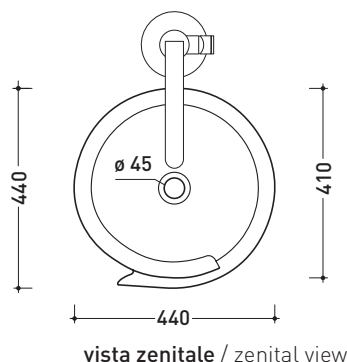

Technical accessories: **Chrome siphon (SIFL/CR)**
Stop & Go drain (PLSG)
CERAMIC Stop & Go drain (PLCE)

Package dim. 52,5 x 52,5 x 95 cm | Weight 42 kg | Pz. Pallet n° 4

CE UNI EN 14688 - CL00 Dop-No14688

april 2020

design **NENDO**

2010

MR44C Monoroll

Standing column-basin 44 cm

(floor fixing kit art. 9005 and siphon art. FMT/SIF included)

•WITHOUT OVERFLOW •WITHOUT TAP LEDGE

Complements: **Line taps basin free-standing: ONE - FOLD**
Line accessories: TWO - HOOP - NOKÈ - FOLD

Technical accessories: **Stop & Go drain (PLSG)**
CERAMIC Stop & Go drain (PLCE)

Package dim. **52,5 x 52,5 x 95 cm** | Weight **42 kg** | Pz. Pallet n° **4**

CE

vista zenitale / zenital view

allaccio scarico tramite
 raccordo tecnico per lavabo in
 PP 40/50 mm con morsetto
 drainage connection: use a PP
 40/50 mm connector for
 washbasin with holdfast