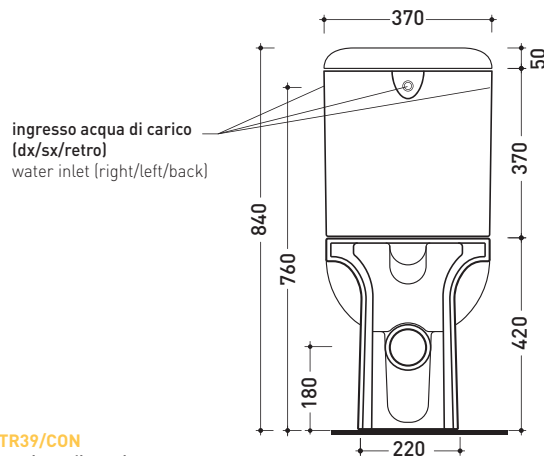

vista retro / back view

sizes in mm

Please consider a 2% tolerance on indicated measurements

CERAMIC: glossy finish

white