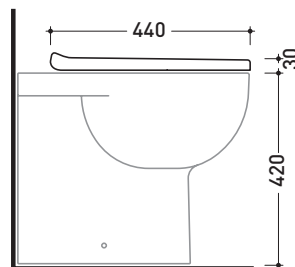

Package dim. **47 x 39 x 5 cm** | Weight **3,5 kg** | Pz. Pallet n° -

**WHILE STOCKS LAST**

CE

art. QK118  
vista zenitale / zenital view

art. QK117 - QK117G - QK117RG  
vista zenitale / zenital view

art. QK116  
vista zenitale / zenital view

Package dim. | Weight **3 kg** | Pz. Pallet n° -

CE

art. QK118  
vista zenitale / zenital view

art. QK117 - QK117G - QK117RG  
vista zenitale / zenital view

art. QK116  
vista zenitale / zenital view

art. QK118  
vista laterale / lateral view