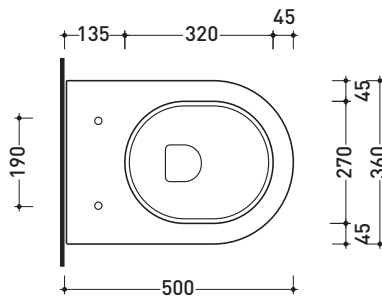

sezione longitudinale / section

SCARICO A PAVIMENTO  
PREDISPOSTO DA 5 A 30 CM  
ARRANGEMENT DISCHARGE  
TO FLOOR FROM 5 TO 30 CM

da/from 50 a/to 300 mm

sezione longitudinale / section

sizes in mm

Please consider a 2% tolerance on indicated measurements

sizes in mm

Please consider a 2% tolerance on indicated measurements

CERAMIC: glossy finish

white

Technical accessories: **Universal fixing bracket for wall hung wc/bidet** (41/P)

Package dim. | Weight **20,5 kg** | Pz. Pallet n° **18**

CE UNI EN 997

Dop-No997

vista zenitale / zenital view

vista laterale / lateral view