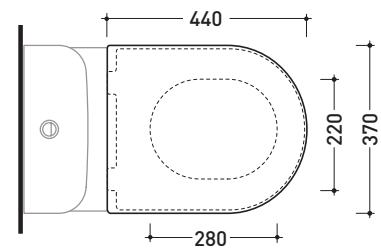

Package dim. | Weight **3 kg** | Pz. Pallet n° -

CE

art. QK118  
vista zenitale / zenital view

art. QK117 - QK117G - QK117RG  
vista zenitale / zenital view

art. QK116  
vista zenitale / zenital view

art. QK118  
vista laterale / lateral view