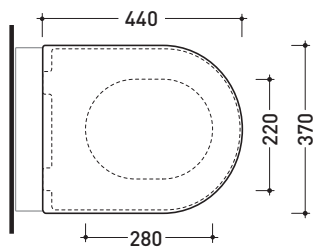

CE

art. QK118
vista zenitale / zenital view