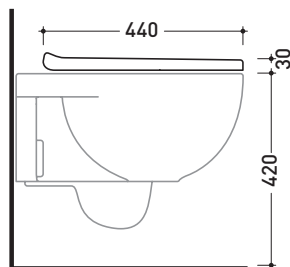

Package dim. | Weight **3 kg** | Pz. Pallet n° -

CE

art. QK118  
vista zenitale / zenital view

art. QK117 - QK117G - QK117RG  
vista zenitale / zenital view

art. QK116  
vista zenitale / zenital view

art. QK118  
vista laterale / lateral view