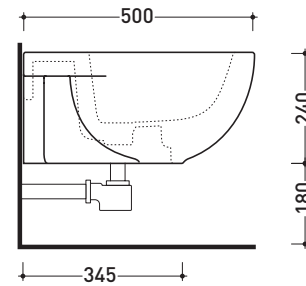

### Wall hung single-hole bidet

•WITH OVERFLOW •WITHOUT HOLE ON DEMAND

Complements: **Line taps bidet:** ONE - NOKÈ - SI - FOLD  
**Line accessories:** TWO - HOOP - NOKÈ - FOLD

Technical accessories: **Universal fixing bracket for wall hung wc/bidet (41/P)**  
**Short chrome siphon for bidet (SIFB/CR)**  
**Stop & Go drain (PLSG)**  
**Stop&Go CERAMIC drain (PLCE)**  
**Two piece set chrome tap filters (RF026)**

Package dim. | Weight **16,5 kg** | Pz. Pallet n° **18**

UNI EN 14528 - CL20 **Dop-No14528**

vista zenitale / zenital view

vista laterale / lateral view

sezione longitudinale / section

vista retro / back view