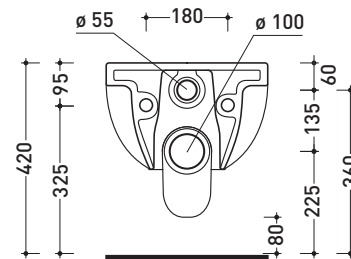

vista retro / back view

sizes in mm

Please consider a 2% tolerance on indicated measurements

CERAMIC: glossy finish

white

FLAMINIA does not recommend combining this toilet model with rapid-flow/flushometer systems or traditional high tanks