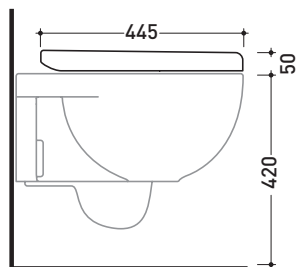

Package dim. **47 x 39 x 5 cm** | Weight **3,5 kg** | Pz. Pallet n° -

**WHILE STOCKS LAST**

CE

art. QK118  
vista zenitale / zenital view

art. QK117 - QK117G - QK117RG  
vista zenitale / zenital view

art. QK116  
vista zenitale / zenital view