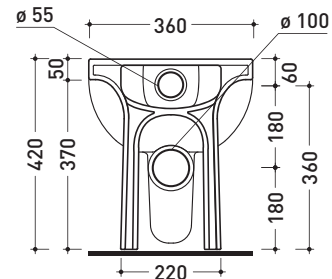

Technical accessories: **Drainage connector for floor trap** (LK/CON)  
**Floor fixing kit** (9003)

Package dim. | Weight **24,5 kg** | Pz. Pallet n° **18**

CE UNI EN 997

Dop-No997

vista zenitale / zenital view

vista laterale / lateral view

sezione longitudinale / section

vista retro / back view

sizes in mm

Please consider a 2% tolerance on indicated measurements

CERAMIC: glossy finish

white

**FLAMINIA does not recommend combining this toilet model with rapid-flow/flushometer systems or traditional high tanks**

sezione longitudinale / section

SCARICO A PAVIMENTO  
PREDISPOSTO DA 5 A 30 CM  
ARRANGEMENT DISCHARGE  
TO FLOOR FROM 5 TO 30 CM

da/from 50 a/to 300 mm

sezione longitudinale / section

sizes in mm

Please consider a 2% tolerance on indicated measurements