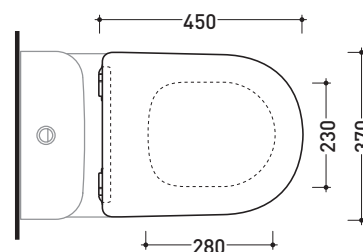

Package dim.

Weight **3 kg**

Pz. Pallet n° -

**AVAILABLE FORM JUNE 2020**

CE

art. QK118  
vista zenitale / zenital view

art. QK117 - QK117G - QK117RG  
vista zenitale / zenital view

art. QK116  
vista zenitale / zenital view