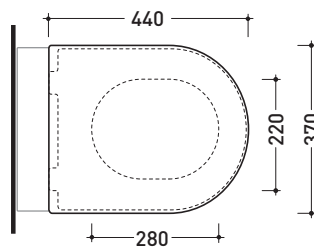

art. QK117 - QK117G - QK117RG
vista zenitale / zenital view