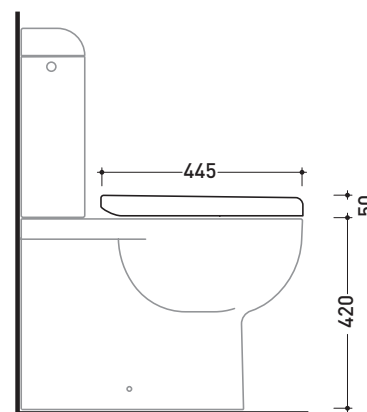

art. QK116
vista laterale / lateral view

sizes in mm

THERMOSETTING: glossy finish

white