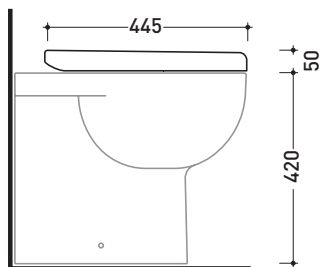

art. QK117 - QK117G - QK117RG
vista laterale / lateral view