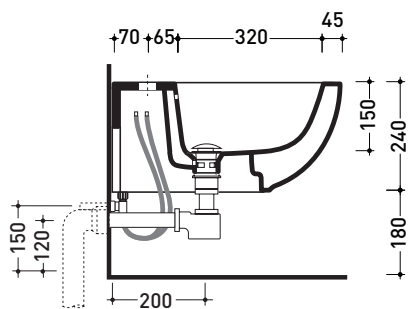

Package dim. | Weight **16,5 kg** | Pz. Pallet n° **18**

UNI EN 14528 - CL20 **Dop-No14528**

vista zenitale / zenital view

vista laterale / lateral view

sezione longitudinale / section

vista retro / back view

sizes in mm

Please consider a 2% tolerance on indicated measurements

CERAMIC: glossy finish

white