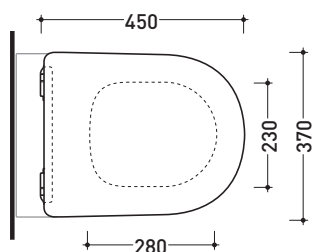

Package dim.

Weight **3 kg**

Pz. Pallet n° -

**AVAILABLE FORM JUNE 2020**

CE

art. QK118  
vista zenitale / zenital view

art. QK117 - QK117G - QK117RG  
vista zenitale / zenital view

art. QK116  
vista zenitale / zenital view