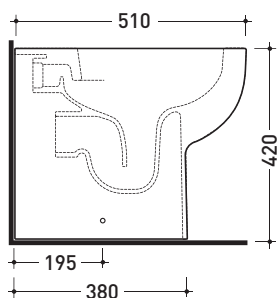

vista laterale / lateral view

sezione longitudinale / section

vista retro / back view

sizes in mm

Please consider a 2% tolerance on indicated measurements

CERAMIC: glossy finish

white

**FLAMINIA does not recommend combining this toilet model with rapid-flow/flushometer systems or traditional high tanks**

Technical accessories: **Floor fixing kit** (9003)

Package dim. | Weight **24,5 kg** | Pz. Pallet n° **18**

CE UNI EN 997 Dop-No997

vista zenitale / zenital view

vista laterale / lateral view

vista retro / back view

sezione longitudinale / section

art. LK1012 (LKR90+LKR40)  
 connessioni di scarico  
 (in dotazione)  
 drainage connector  
 (included in the box)

sezione longitudinale / section

sizes in mm

Please consider a 2% tolerance on indicated measurements

sezione longitudinale / section

SCARICO A PAVIMENTO  
PREDISPOSTO DA 5 A 30 CM  
ARRANGEMENT DISCHARGE  
TO FLOOR FROM 5 TO 30 CM

da/from 50 a/to 300 mm

sezione longitudinale / section

sizes in mm

Please consider a 2% tolerance on indicated measurements