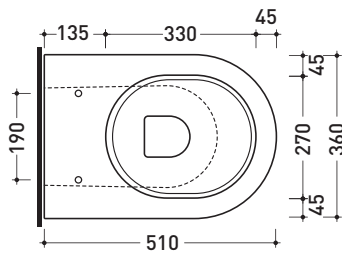

QK117

Back to wall wc with S/P trap

Complements: **Soft-closing thermosetting wrapping seat&cover** (QKCW03)
Soft-closing thermosetting wrapping seat&cover (QKCW07)
SLIM soft-closing thermosetting seat&cover (QKCW05)
SLIM soft-closing thermosetting seat&cover (QKCW09)
Niagara monoblock cistern (TR39)
Line accessories: TWO - HOOP - NOKÈ - FOLD

Technical accessories: **Drainage connector for floor trap** (LK/CON)
Floor fixing kit (9003)

Package dim. | Weight **24,5 kg** | Pz. Pallet n° **18**

CE UNI EN 997

Dop-No997

vista zenitale / zenital view