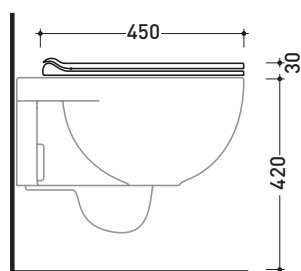

Package dim.

Weight **3 kg**

Pz. Pallet n° -

**AVAILABLE FORM JUNE 2020**

CE

art. QK118  
vista zenitale / zenital view

art. QK117 - QK117G - QK117RG  
vista zenitale / zenital view

art. QK116  
vista zenitale / zenital view