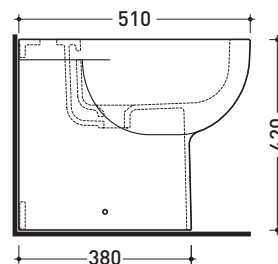

vista laterale / lateral view