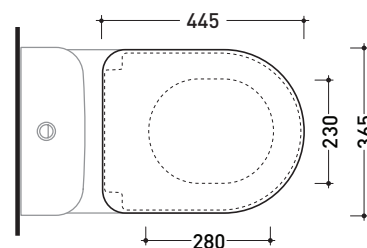

Package dim. **47 x 39 x 5 cm** | Weight **3,5 kg** | Pz. Pallet n° -

**WHILE STOCKS LAST**

CE

art. QK118  
vista zenitale / zenital view

art. QK117 - QK117G - QK117RG  
vista zenitale / zenital view

art. QK116  
vista zenitale / zenital view