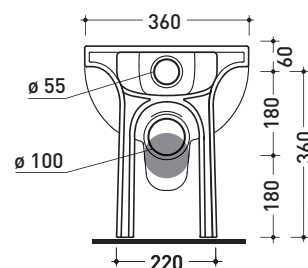

vista laterale / lateral view

sezione longitudinale / section

vista retro / back view

sizes in mm

Please consider a 2% tolerance on indicated measurements

CERAMIC: glossy finish

white

**FLAMINIA does not recommend combining this toilet model with rapid-flow/flushometer systems or traditional high tanks**

Technical accessories: **Floor fixing kit** (9003)

Package dim. | Weight **24,5 kg** | Pz. Pallet n° **18**

CE UNI EN 997 Dop-No997

vista zenitale / zenital view

vista laterale / lateral view

vista retro / back view

sezione longitudinale / section

art. LK1012 (LKR90+LKR40)  
 connessioni di scarico  
 (in dotazione)  
 drainage connector  
 (included in the box)

sezione longitudinale / section

sizes in mm

Please consider a 2% tolerance on indicated measurements