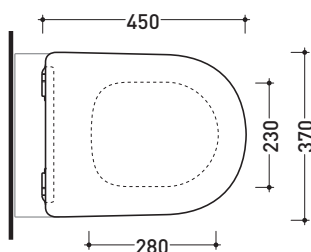

Package dim.

Weight **3 kg**

Pz. Pallet n° -

**AVAILABLE FORM JUNE 2020**

CE

art. QK118  
vista zenitale / zenital view

art. QK117 - QK117G - QK117RG  
vista zenitale / zenital view

art. QK116  
vista zenitale / zenital view