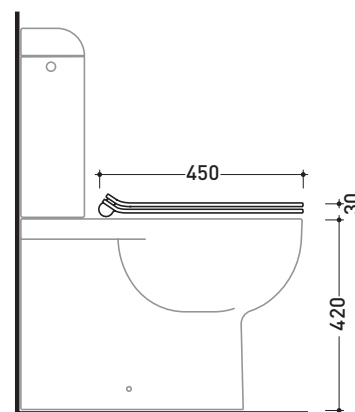

art. QK116
vista laterale / lateral view

sizes in mm

THERMOSETTING: glossy finish

white