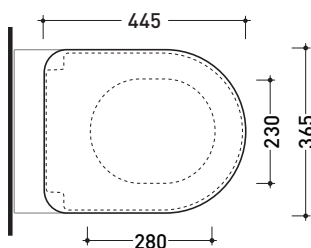

Package dim. **47 x 39 x 5 cm** | Weight **3,5 kg** | Pz. Pallet n° -

**WHILE STOCKS LAST**

CE

art. QK118  
vista zenitale / zenital view

art. QK117 - QK117G - QK117RG  
vista zenitale / zenital view

art. QK116  
vista zenitale / zenital view