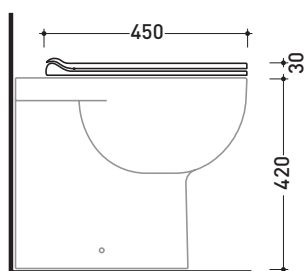

art. QK117 - QK117G - QK117RG
vista laterale / lateral view