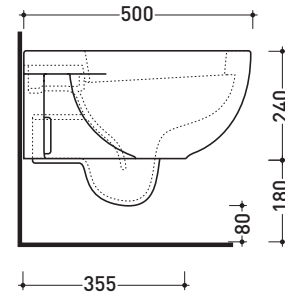

sezione longitudinale / section

SCARICO A PAVIMENTO  
PREDISPOSTO DA 5 A 30 CM  
ARRANGEMENT DISCHARGE  
TO FLOOR FROM 5 TO 30 CM

da/from 50 a/to 300 mm

sezione longitudinale / section

sizes in mm

Please consider a 2% tolerance on indicated measurements

sizes in mm

Please consider a 2% tolerance on indicated measurements

CERAMIC: glossy finish

white

Technical accessories: **Universal fixing bracket for wall hung wc/bidet** (41/P)

Package dim. | Weight **20,5 kg** | Pz. Pallet n° **18**

CE UNI EN 997

Dop-No997

vista zenitale / zenital view

vista laterale / lateral view

sezione longitudinale / section

vista retro / back view

sizes in mm

Please consider a 2% tolerance on indicated measurements

CERAMIC: glossy finish

white

**FLAMINIA does not recommend combining this toilet model with rapid-flow/flushometer systems or traditional high tanks**