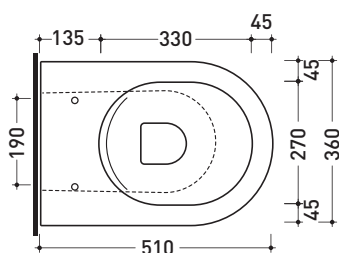

CE UNI EN 997 Dop-No997

vista zenitale / zenital view