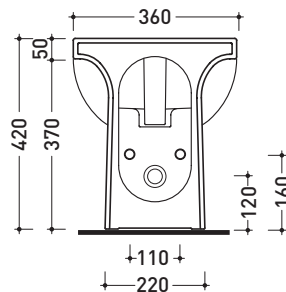

Package dim. | Weight **21 kg** | Pz. Pallet n° **18**

CE UNI EN 14528 - CL20 Dop-No14528

vista zenitale / zenital view

vista laterale / lateral view

sezione longitudinale / section

vista retro / back view

sizes in mm

Please consider a 2% tolerance on indicated measurements

CERAMIC: glossy finish

white