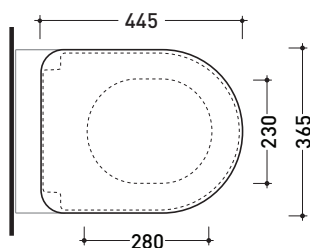

Package dim. **47 x 39 x 5 cm** | Weight **3,5 kg** | Pz. Pallet n° -

**WHILE STOCKS LAST**

CE

art. QK118  
vista zenitale / zenital view

art. QK117 - QK117G - QK117RG  
vista zenitale / zenital view

art. QK116  
vista zenitale / zenital view