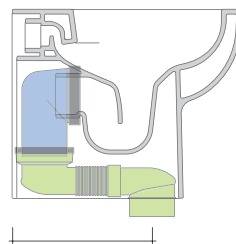

LK2233 (SET: LKR90+LKR33)

da/from 220 a/to 300* mm

WARNING: THE DRAINAGE CONNECTORS ARE NOT INCLUDED