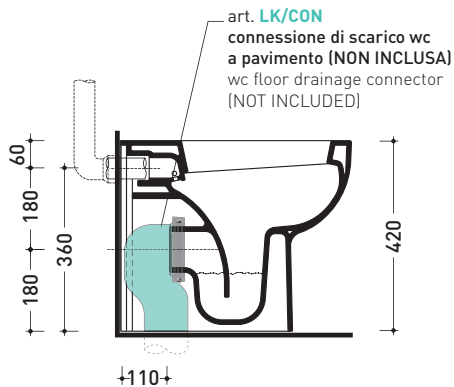

sezione longitudinale / section