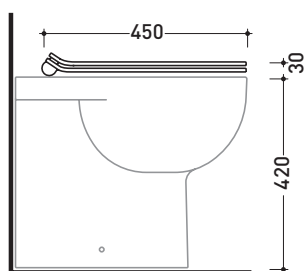

art. QK117 - QK117G - QK117RG
vista laterale / lateral view