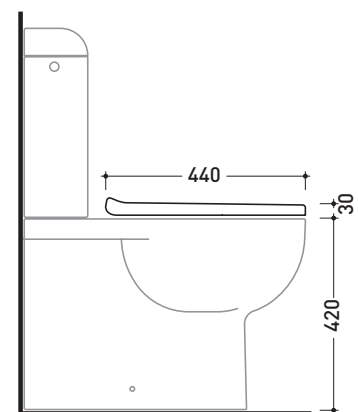

art. QK116
vista laterale / lateral view

sizes in mm

THERMOSETTING: glossy finish

white