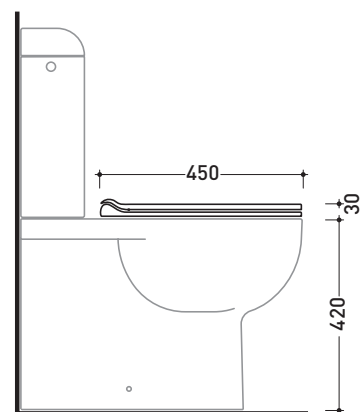

art. QK116
vista laterale / lateral view

sizes in mm

THERMOSETTING: glossy finish

white