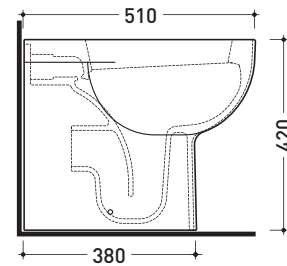

Technical accessories: **Drainage connector for floor trap** (LK/CON)  
**Floor fixing kit** (9003)

Package dim. | Weight **24,5 kg** | Pz. Pallet n° **18**

CE UNI EN 997

Dop-No997

vista zenitale / zenital view

vista laterale / lateral view

sezione longitudinale / section

vista retro / back view

sizes in mm

Please consider a 2% tolerance on indicated measurements

CERAMIC: glossy finish

white

**FLAMINIA does not recommend combining this toilet model with rapid-flow/flushometer systems or traditional high tanks**

sezione longitudinale / section

SCARICO A PAVIMENTO  
PREDISPOSTO DA 5 A 30 CM  
ARRANGEMENT DISCHARGE  
TO FLOOR FROM 5 TO 30 CM

da/from 50 a/to 300 mm

sezione longitudinale / section

sizes in mm

Please consider a 2% tolerance on indicated measurements