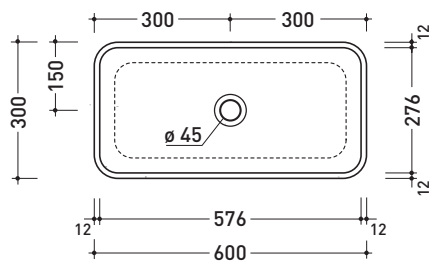

CE UNI EN 14688 - CL00 Dop-No14688

vista zenitale / zenital view