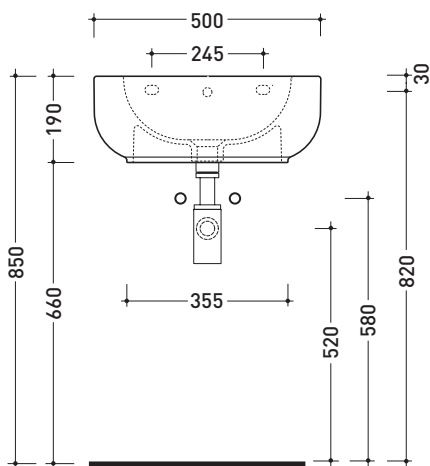

Package dim. | Weight **18 kg** | Pz. Pallet n° **20**

CE UNI EN 14688 - CL20 Dop-No14688

vista zenitale / zenital view

vista zenitale / zenital view

vista frontale / frontal view

sezione longitudinale / section

sizes in mm

Please consider a 2% tolerance on indicated measurements

CERAMIC: glossy finish

white