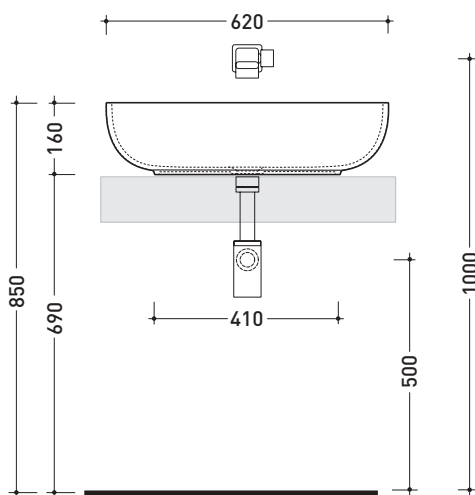

### Countertop basin 62 cm

•WITHOUT OVERFLOW •WITHOUT TAP LEDGE

Complements: **Solid shelf** (SLPS65)  
**Forty6 shelf** (F6PS65)  
**Furniture BOX - depth. 37**  
**Furniture BOX - depth. 50**  
**Filo 75 metal structure** (FI75SV)  
**Line taps basin: ONE - NOKÉ - SI - FOLD - X1**  
**Line accessories: TWO - HOOP - NOKÉ - FOLD**

Package dim. | Weight **13 kg** | Pz. Pallet n° **30**

CE UNI EN 14688 - CL00 Dop-No14688

vista zenitale / zenital view

vista zenitale / zenital view

vista frontale / frontal view

sezione longitudinale / section

sizes in mm

Please consider a 2% tolerance on indicated measurements

CERAMIC: glossy finish

matt finish

## PS50L Pass 50

Countertop - wall hung basin 50 cm

•WITH OVERFLOW •ARRANGED FOR THREE HOLES TAP

Complements: **Solid shelf (SLPS50)**  
**Forty6 shelf (F6PS50)**  
**Furniture BOX - depth. 50**  
**Line taps basin: ONE - NOKÉ - SI - FOLD - X1**  
**Line accessories: TWO - HOOP - NOKÉ - FOLD**