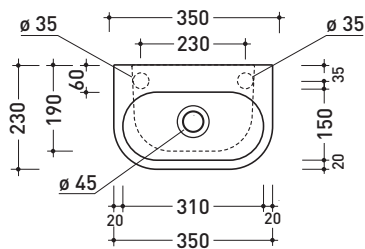

PS23LM Pass 35x23

Countertop - wall hung small basin 35x23 cm

•WITH OVERFLOW •ARRANGED FOR RIGHT/LEFT SINGLE-HOLE TAP

Complements: **Line taps basin:** ONE - NOKÉ - FOLD
Line accessories: TWO - HOOP - NOKÉ - FOLD

Technical accessories: **Chrome siphon (SIFL/CR) - Telescopic chrome siphon (SIFL066)**
Stop & Go drain (PLSG)
CERAMIC Stop & Go drain (PLCE)
Two piece set chrome tap filters (RF026)
Fixing kit for wall (9002)

Package dim. | Weight **5,5 kg** | Pz. Pallet n° **84**

UNI EN 14688 - CL20 Dop-No14688

vista zenitale / zenital view