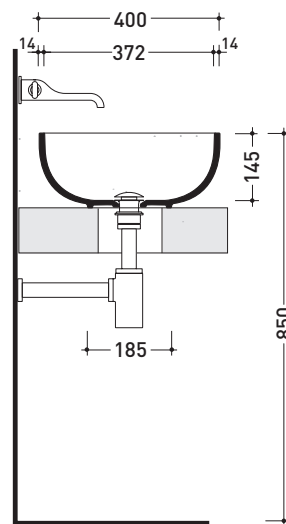

### Countertop basin 62 cm

•WITHOUT OVERFLOW •WITHOUT TAP LEDGE

Complements: **Solid shelf** (SLPS65)  
**Forty6 shelf** (F6PS65)  
**Furniture BOX - depth. 37**  
**Furniture BOX - depth. 50**  
**Filo 75 metal structure** (FI75SV)  
**Line taps basin: ONE - NOKÉ - SI - FOLD - X1**  
**Line accessories: TWO - HOOP - NOKÉ - FOLD**

Package dim. | Weight **13 kg** | Pz. Pallet n° **30**

CE UNI EN 14688 - CL00 Dop-No14688

vista zenitale / zenital view

vista zenitale / zenital view

vista frontale / frontal view

sezione longitudinale / section

## PS50L Pass 50

Countertop - wall hung basin 50 cm

•WITH OVERFLOW •ARRANGED FOR THREE HOLES TAP

Complements: **Solid shelf (SLPS50)**  
**Forty6 shelf (F6PS50)**  
**Furniture BOX - depth. 50**  
**Line taps basin: ONE - NOKÉ - SI - FOLD - X1**  
**Line accessories: TWO - HOOP - NOKÉ - FOLD**