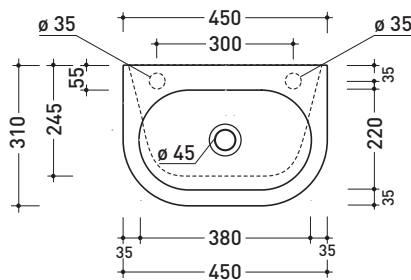

CE UNI EN 14688 - CL20 Dop-No14688

vista zenitale / zenital view

foro consigliato sul piano
suggested hole on the top

vista zenitale / zenital view