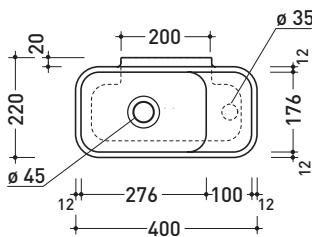

CE UNI EN 14688 - CL00 Dop-No14688

vista zenitale / zenital view