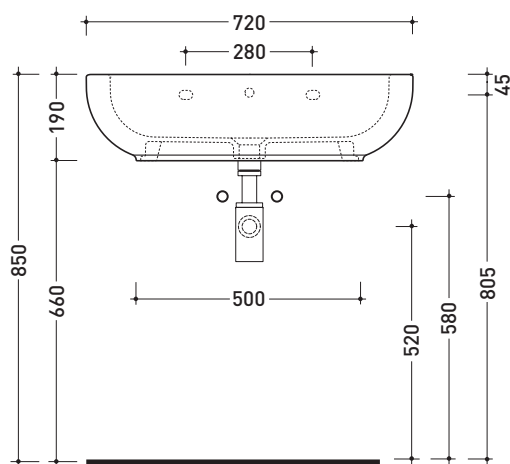

vista frontale / frontal view