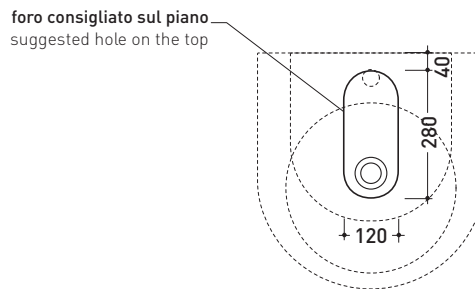

PS50L Pass 50

Countertop - wall hung basin 50 cm

•WITH OVERFLOW •ARRANGED FOR THREE HOLES TAP

Complements: **Solid shelf (SLPS50)**
Forty6 shelf (F6PS50)
Furniture BOX - depth. 50
Line taps basin: ONE - NOKÉ - SI - FOLD - X1
Line accessories: TWO - HOOP - NOKÉ - FOLD

Technical accessories: **Chrome siphon (SIFL/CR) - Telescopic chrome siphon (SIFL066)**
Stop & Go drain (PLSG)
CERAMIC Stop & Go drain (PLCE)
Two piece set chrome tap filters (RF026)
Fixing kit for wall (9002)

Package dim. | Weight **18 kg** | Pz. Pallet n° **20**

CE UNI EN 14688 - CL20 Dop-No14688

sizes in mm

Please consider a 2% tolerance on indicated measurements

CERAMIC: glossy finish

white