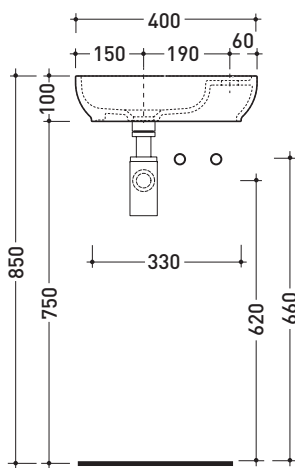

Package dim. | Weight **19 kg** | Pz. Pallet n° **20**

CE UNI EN 14688 - CL20 Dop-No14688

vista zenitale / zenital view

vista frontale / frontal view

vista zenitale / zenital view

sezione longitudinale / section

## PS40LD Pass 40x22

Countertop - wall hung small basin 40x22 cm with right tap ledge

•WITHOUT OVERFLOW •ARRANGED FOR RIGHT SINGLE-HOLE TAP

Complements: **Line taps basin:** ONE - NOKÉ - FOLD  
**Line accessories:** TWO - HOOP - NOKÉ - FOLD

Package dim. | Weight **4,5 kg** | Pz. Pallet n° **88**

CE UNI EN 14688 - CL00 Dop-No14688

vista zenitale / zenital view

foro consigliato sul piano  
suggested hole on the top

vista zenitale / zenital view

vista frontale / frontal view

vista retro / back view

sezione longitudinale / section

sizes in mm

Please consider a 2% tolerance on indicated measurements

CERAMIC: glossy finish

matt finish