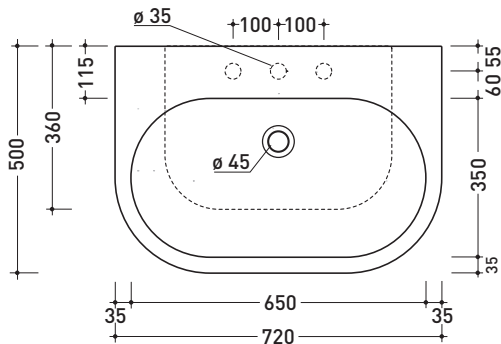

Package dim. | Weight **19 kg** | Pz. Pallet n° **20**

CE UNI EN 14688 - CL20 Dop-No14688

vista zenitale / zenital view

vista frontale / frontal view

vista zenitale / zenital view

sezione longitudinale / section

sizes in mm

Please consider a 2% tolerance on indicated measurements

CERAMIC: glossy finish

white

### Countertop - wall hung basin 72 cm

•WITH OVERFLOW •ARRANGED FOR THREE HOLES TAP

Complements: **Solid shelf (SLPS72)**  
**Forty6 shelf (F6PS72)**  
**Furniture BOX - depth. 50**  
**Line taps basin: ONE - NOKÉ - SI - FOLD - X1**  
**Line accessories: TWO - HOOP - NOKÉ - FOLD**

Package dim. | Weight **23 kg** | Pz. Pallet n° **14**

CE UNI EN 14688 - CL20 Dop-No14688

vista zenitale / zenital view

vista frontale / frontal view

vista zenitale / zenital view

sezione longitudinale / section