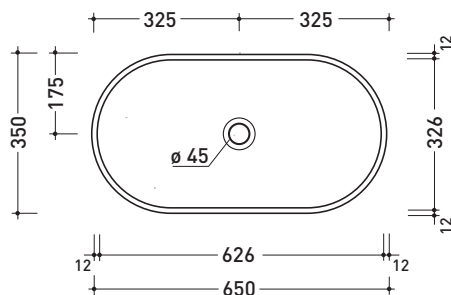

PS65AT Pass 65

Oval countertop basin 65 cm

•WITHOUT OVERFLOW •WITHOUT TAP LEDGE

Complements: **Solid shelf** (SLPS65)
Forty6 shelf (F6PS65)
Furniture BOX - depth. 37
Furniture BOX - depth. 50
Filo 75 metal structure (FI75SV)
Line taps basin: ONE - NOKÉ - SI - FOLD - X1
Line accessories: TWO - HOOP - NOKÉ - FOLD

Technical accessories: **Chrome siphon** (SIFL/CR) - **Telescopic chrome siphon** (SIFL066)
Stop & Go drain (PLSG)
CERAMIC Stop & Go drain (PLCE)
Two piece set chrome tap filters (RF026)

Package dim. | Weight **11 kg** | Pz. Pallet n° **30**

CE UNI EN 14688 - CL00 Dop-No14688

vista zenitale / zenital view