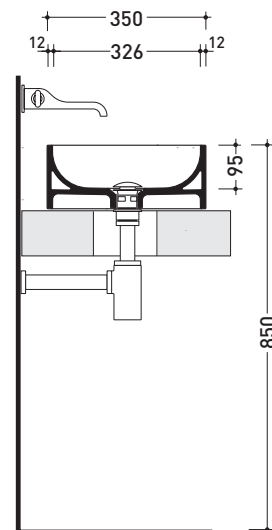

Package dim. | Weight **11 kg** | Pz. Pallet n° **30**

CE UNI EN 14688 - CL00 Dop-No14688

vista zenitale / zenital view

foro consigliato  
sul piano Ø140  
suggested hole  
on the top Ø140

vista zenitale / zenital view

vista frontale / frontal view

sezione longitudinale / section

sizes in mm

Please consider a 2% tolerance on indicated measurements

CERAMIC: glossy finish

white