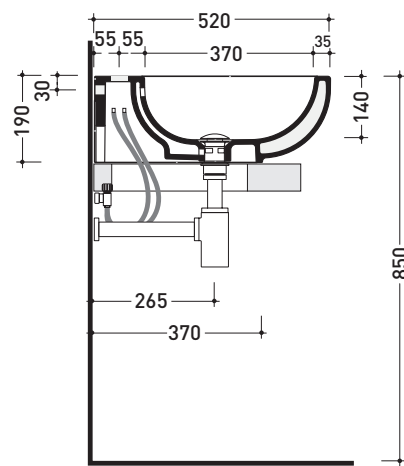

## PS50L Pass 50

Countertop - wall hung basin 50 cm

•WITH OVERFLOW •ARRANGED FOR THREE HOLES TAP

Complements: **Solid shelf (SLPS50)**  
**Forty6 shelf (F6PS50)**  
**Furniture BOX - depth. 50**  
**Line taps basin: ONE - NOKÉ - SI - FOLD - X1**  
**Line accessories: TWO - HOOP - NOKÉ - FOLD**

Package dim. | Weight **18 kg** | Pz. Pallet n° **20**

CE UNI EN 14688 - CL20 Dop-No14688

vista zenitale / zenital view

vista zenitale / zenital view

vista frontale / frontal view

sezione longitudinale / section

sizes in mm

Please consider a 2% tolerance on indicated measurements

CERAMIC: glossy finish

white