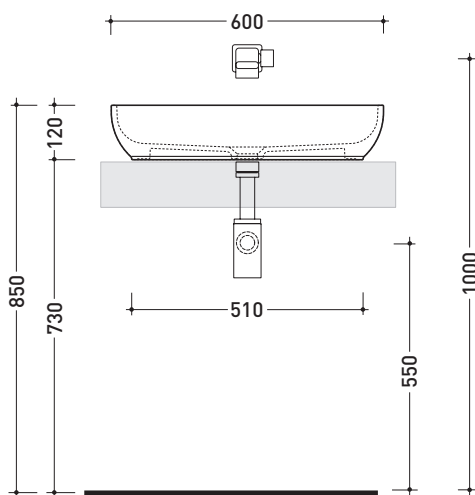

Package dim. | Weight **10 kg** | Pz. Pallet n° **36**

CE UNI EN 14688 - CL00 Dop-No14688

vista zenitale / zenital view

vista zenitale / zenital view

vista frontale / frontal view

sezione longitudinale / section

sizes in mm

Please consider a 2% tolerance on indicated measurements

CERAMIC: glossy finish

white