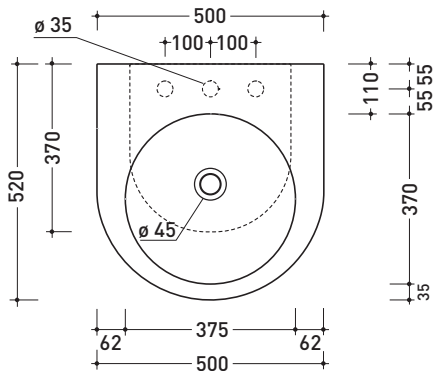

Package dim. | Weight **13 kg** | Pz. Pallet n° **30**

CE UNI EN 14688 - CL00 Dop-No14688

vista zenitale / zenital view

vista zenitale / zenital view

vista frontale / frontal view

sezione longitudinale / section

sizes in mm

Please consider a 2% tolerance on indicated measurements

CERAMIC: glossy finish

matt finish

## PS50L Pass 50

Countertop - wall hung basin 50 cm

•WITH OVERFLOW •ARRANGED FOR THREE HOLES TAP

Complements: **Solid shelf (SLPS50)**  
**Forty6 shelf (F6PS50)**  
**Furniture BOX - depth. 50**  
**Line taps basin: ONE - NOKÉ - SI - FOLD - X1**  
**Line accessories: TWO - HOOP - NOKÉ - FOLD**

Package dim. | Weight **18 kg** | Pz. Pallet n° **20**

CE UNI EN 14688 - CL20 Dop-No14688

vista zenitale / zenital view

vista zenitale / zenital view

vista frontale / frontal view

sezione longitudinale / section