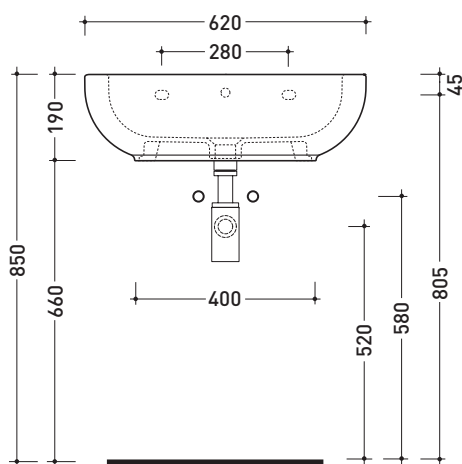

### Countertop - wall hung basin 62 cm

•WITH OVERFLOW •ARRANGED FOR THREE HOLES TAP

Complements: **Solid shelf (SLPS62)**  
**Forty6 shelf (F6PS62)**  
**Furniture BOX - depth. 50**  
**Line taps basin: ONE - NOKÉ - SI - FOLD - X1**  
**Line accessories: TWO - HOOP - NOKÉ - FOLD**

Package dim. | Weight **19 kg** | Pz. Pallet n° **20**

CE UNI EN 14688 - CL20 Dop-No14688

vista zenitale / zenital view

vista frontale / frontal view

vista zenitale / zenital view

sezione longitudinale / section

sizes in mm

Please consider a 2% tolerance on indicated measurements

CERAMIC: glossy finish

white