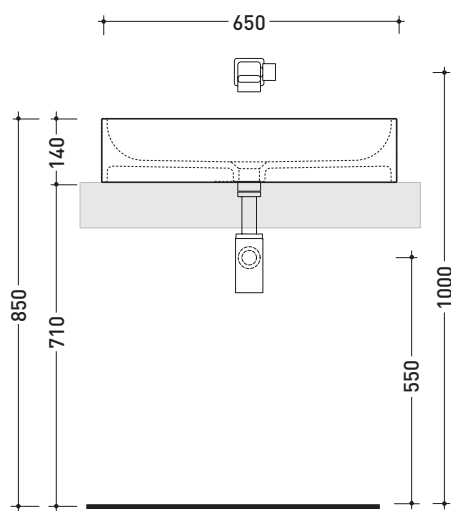

Package dim. | Weight **11 kg** | Pz. Pallet n° **30**

CE UNI EN 14688 - CL00 Dop-No14688

vista zenitale / zenital view

foro consigliato  
sul piano Ø140  
suggested hole  
on the top Ø140

vista zenitale / zenital view

vista frontale / frontal view

sezione longitudinale / section

sizes in mm

Please consider a 2% tolerance on indicated measurements

CERAMIC: glossy finish

white