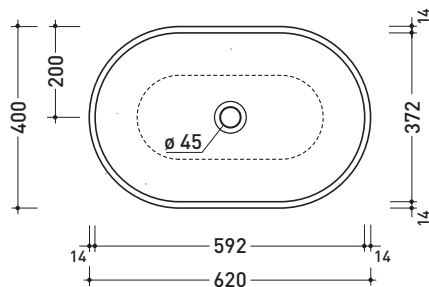

### Countertop basin 62 cm

•WITHOUT OVERFLOW •WITHOUT TAP LEDGE

Complements: **Solid shelf** (SLPS65)  
**Forty6 shelf** (F6PS65)  
**Furniture BOX - depth. 37**  
**Furniture BOX - depth. 50**  
**Filo 75 metal structure** (FI75SV)  
**Line taps basin: ONE - NOKÉ - SI - FOLD - X1**  
**Line accessories: TWO - HOOP - NOKÉ - FOLD**

Package dim. | Weight **13 kg** | Pz. Pallet n° **30**

CE UNI EN 14688 - CL00 Dop-No14688

vista zenitale / zenital view

vista zenitale / zenital view

vista frontale / frontal view

sezione longitudinale / section