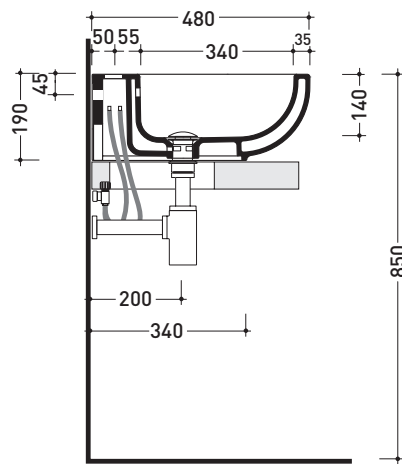

Package dim. | Weight **19 kg** | Pz. Pallet n° **20**

CE UNI EN 14688 - CL20 Dop-No14688

vista zenitale / zenital view

vista frontale / frontal view

vista zenitale / zenital view

sezione longitudinale / section

sizes in mm

Please consider a 2% tolerance on indicated measurements

CERAMIC: glossy finish

white