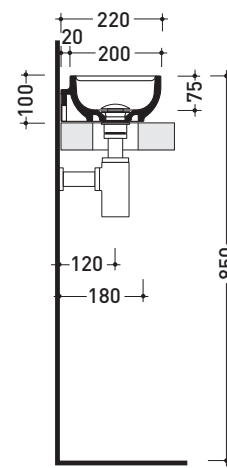

Package dim. | Weight **5,5 kg** | Pz. Pallet n° **84**

UNI EN 14688 - CL20 Dop-No14688

vista zenitale / zenital view

vista zenitale / zenital view

vista frontale / frontal view

sezione longitudinale / section

sizes in mm

Please consider a 2% tolerance on indicated measurements

CERAMIC: glossy finish

white

Package dim. | Weight **4,5 kg** | Pz. Pallet n° **88**

CE UNI EN 14688 - CL00 Dop-No14688

vista zenitale / zenital view

foro consigliato sul piano  
suggested hole on the top

vista zenitale / zenital view

vista frontale / frontal view

vista retro / back view

sezione longitudinale / section

sizes in mm

Please consider a 2% tolerance on indicated measurements

CERAMIC: glossy finish

matt finish