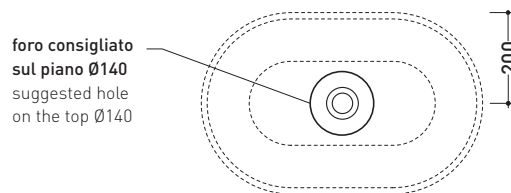

PS62C Pass 62

Countertop basin 62 cm

•WITHOUT OVERFLOW •WITHOUT TAP LEDGE

Complements: **Solid shelf** (SLPS65)
Forty6 shelf (F6PS65)
Furniture BOX - depth. 37
Furniture BOX - depth. 50
Filo 75 metal structure (FI75SV)
Line taps basin: ONE - NOKÉ - SI - FOLD - X1
Line accessories: TWO - HOOP - NOKÉ - FOLD

Technical accessories: **Chrome siphon** (SIFL/CR) - **Telescopic chrome siphon** (SIFL066)
Stop & Go drain (PLSG)
CERAMIC Stop & Go drain (PLCE)
Two piece set chrome tap filters (RF026)

Package dim. | Weight **13 kg** | Pz. Pallet n° **30**

CE UNI EN 14688 - CL00 Dop-No14688

sizes in mm

Please consider a 2% tolerance on indicated measurements

CERAMIC: glossy finish

matt finish