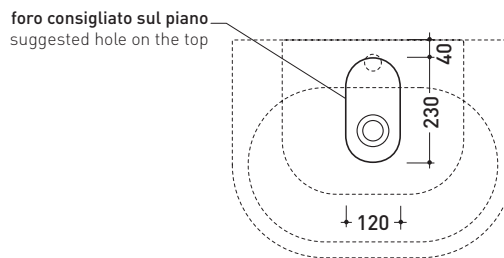

PS62L Pass 62

Countertop - wall hung basin 62 cm

•WITH OVERFLOW •ARRANGED FOR THREE HOLES TAP

Complements: **Solid shelf (SLPS62)**
Forty6 shelf (F6PS62)
Furniture BOX - depth. 50
Line taps basin: ONE - NOKÉ - SI - FOLD - X1
Line accessories: TWO - HOOP - NOKÉ - FOLD

Technical accessories: **Chrome siphon (SIFL/CR) - Telescopic chrome siphon (SIFL066)**
Stop & Go drain (PLSG)
CERAMIC Stop & Go drain (PLCE)
Two piece set chrome tap filters (RF026)
Fixing kit for wall (9002)

Package dim. | Weight **19 kg** | Pz. Pallet n° **20**

CE UNI EN 14688 - CL20 Dop-No14688

sizes in mm

Please consider a 2% tolerance on indicated measurements

CERAMIC: glossy finish

white