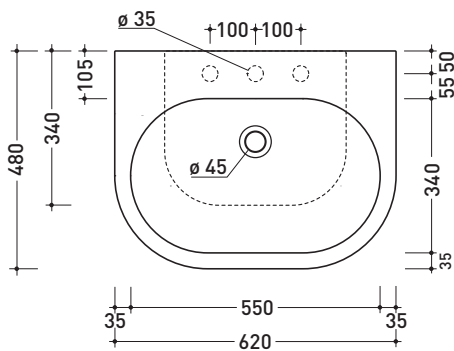

Package dim. | Weight **18 kg** | Pz. Pallet n° **20**

CE UNI EN 14688 - CL20 Dop-No14688

vista zenitale / zenital view

vista zenitale / zenital view

vista frontale / frontal view

sezione longitudinale / section

sizes in mm

Please consider a 2% tolerance on indicated measurements

CERAMIC: glossy finish

white

### Countertop - wall hung basin 62 cm

•WITH OVERFLOW •ARRANGED FOR THREE HOLES TAP

Complements: **Solid shelf (SLPS62)**  
**Forty6 shelf (F6PS62)**  
**Furniture BOX - depth. 50**  
**Line taps basin: ONE - NOKÉ - SI - FOLD - X1**  
**Line accessories: TWO - HOOP - NOKÉ - FOLD**

Package dim. | Weight **19 kg** | Pz. Pallet n° **20**

CE UNI EN 14688 - CL20 Dop-No14688

vista zenitale / zenital view

vista frontale / frontal view

vista zenitale / zenital view

sezione longitudinale / section