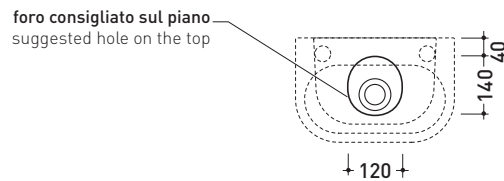

vista zenitale / zenital view