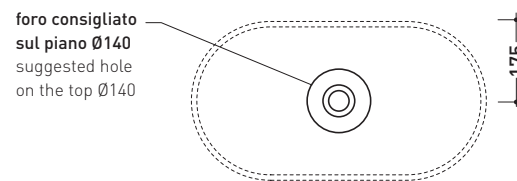

foro consigliato
sul piano Ø140
suggested hole
on the top Ø140