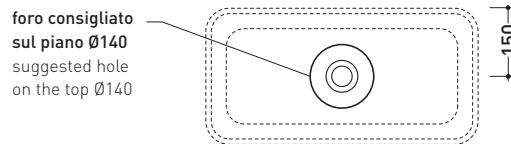

PS60A Pass 60

Countertop basin 60 cm

•WITHOUT OVERFLOW •WITHOUT TAP LEDGE

Complements: **Forty6 shelf (F6PS60)**
Furniture BOX - depth. 37
Line taps basin: ONE - NOKÉ - SI - FOLD - X1
Line accessories: TWO - HOOP - NOKÉ - FOLD

Technical accessories: **Chrome siphon (SIFL/CR) - Telescopic chrome siphon (SIFL066)**
Stop & Go drain (PLSG)
CERAMIC Stop & Go drain (PLCE)
Two piece set chrome tap filters (RF026)

Package dim. | Weight **10 kg** | Pz. Pallet n° **36**

CE UNI EN 14688 - CL00 Dop-No14688

sizes in mm

Please consider a 2% tolerance on indicated measurements

CERAMIC: glossy finish

white