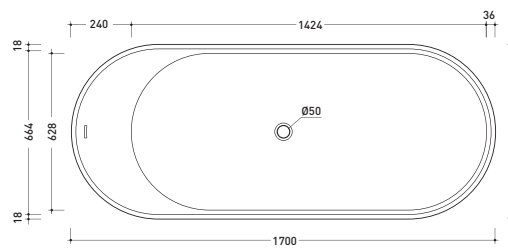

Package dim. 206 x 93 x 72 cm | Weight 160 kg | Pz. Pallet n° 1

UNI EN 14516 - CL1 Dop-No14516

Capacità Max / Max Capacity 300 L.
Peso Netto / Net Weight 160 Kg.

sizes in mm

PIETRALUCE: glossy finish

matt finish

design **GIULIO CAPPELLINI**

2012

OV170 Oval Bicolor

Bath-tub 170 cm in Pietraluce **BICOLOR** (white/colour) - drain cover matching color the bathtub (drainage system art. SIFMW included)

●WITH OVERFLOW

Complements: **Line taps bath-tub: ONE - NOKÉ - SI - FOLD**
Line accessories: TWO - HOOP - NOKÉ - FOLD

Package dim. **206 x 93 x 72 cm** | Weight **160 kg** | Pz. Pallet n° **1**

UNI EN 14516 - CL1 Dop-No14516

Capacità Max / Max Capacity 300 L.
Peso Netto / Net Weight 160 Kg.

sizes in mm

PIETRALUCE: glossy finish