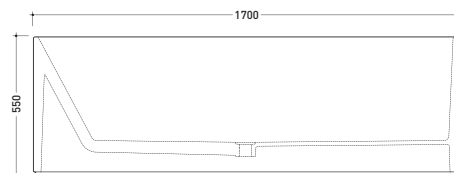

Package dim. 206 x 93 x 72 cm | Weight 160 kg | Pz. Pallet n° 1

UNI EN 14516 - CL1 Dop-No14516

Capacità Max / Max Capacity 300 L.
Peso Netto / Net Weight 160 Kg.

sizes in mm

PIETRALUCE: glossy finish

matt finish

design **GIULIO CAPPELLINI**

2012

OV170 Oval Bicolor

Bath-tub 170 cm in Pietraluce **BICOLOR** (white/colour) - drain cover matching color the bathtub (drainage system art. SIFMW included)

●WITH OVERFLOW

Complements: **Line taps bath-tub: ONE - NOKÉ - SI - FOLD**
Line accessories: TWO - HOOP - NOKÉ - FOLD

Package dim. **206 x 93 x 72 cm** | Weight **160 kg** | Pz. Pallet n° **1**

UNI EN 14516 - CL1 Dop-No14516

Capacità Max / Max Capacity 300 L.
Peso Netto / Net Weight 160 Kg.

sizes in mm

PIETRALUCE: glossy finish