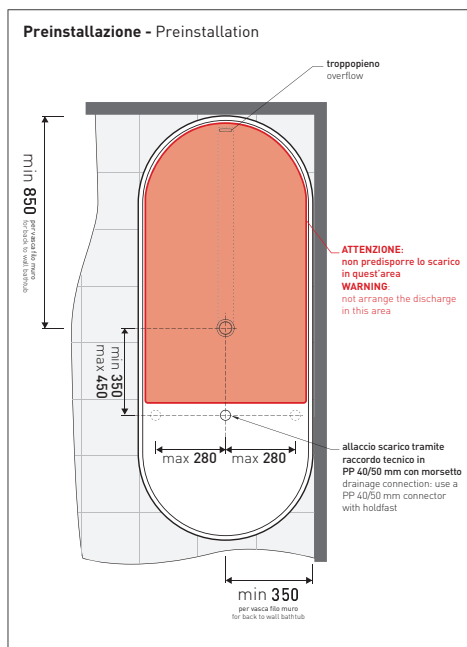

design **GIULIO CAPPELLINI**

2012

OV170 Oval

Bath-tub 170 cm in Pietraluce - drain cover matching color the bathtub (drainage system art. SIFMW included)

● WITH OVERFLOW

Complements: **Line taps bath-tub:** ONE - NOKÉ - SI - FOLD
Line accessories: TWO - HOOP - NOKÉ - FOLD

Package dim. 206 x 93 x 72 cm | Weight 160 kg | Pz. Pallet n° 1

UNI EN 14516 - CL1 Dop-No14516

Capacità Max / Max Capacity 300 L.
Peso Netto / Net Weight 160 Kg.

sizes in mm

PIETRALUCE: glossy finish

matt finish

design **GIULIO CAPPELLINI**

2012

OV170 Oval Bicolor

Bath-tub 170 cm in Pietraluce **BICOLOR** (white/colour) - drain cover matching color the bathtub (drainage system art. SIFMW included)

●WITH OVERFLOW

Complements: **Line taps bath-tub: ONE - NOKÉ - SI - FOLD**
Line accessories: TWO - HOOP - NOKÉ - FOLD

Package dim. **206 x 93 x 72 cm** | Weight **160 kg** | Pz. Pallet n° **1**

UNI EN 14516 - CL1 Dop-No14516

Capacità Max / Max Capacity 300 L.
Peso Netto / Net Weight 160 Kg.

sizes in mm

PIETRALUCE: glossy finish