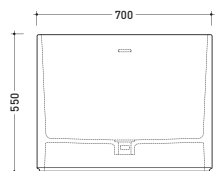

Package dim. 206 x 93 x 72 cm | Weight 160 kg | Pz. Pallet n° 1

UNI EN 14516 - CL1 Dop-No14516

Capacità Max / Max Capacity 300 L.
Peso Netto / Net Weight 160 Kg.

sizes in mm

PIETRALUCE: glossy finish

matt finish

design **GIULIO CAPPELLINI**

2012

OV170 Oval Bicolor

Bath-tub 170 cm in Pietraluce **BICOLOR** (white/colour) - drain cover matching color the bathtub (drainage system art. SIFMW included)

●WITH OVERFLOW

Complements: **Line taps bath-tub: ONE - NOKÉ - SI - FOLD**
Line accessories: TWO - HOOP - NOKÉ - FOLD

Package dim. **206 x 93 x 72 cm** | Weight **160 kg** | Pz. Pallet n° **1**

UNI EN 14516 - CL1 Dop-No14516

Capacità Max / Max Capacity 300 L.
Peso Netto / Net Weight 160 Kg.

sizes in mm

PIETRALUCE: glossy finish