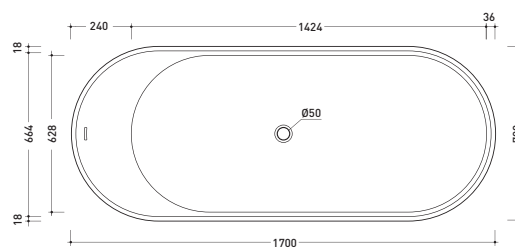

design **GIULIO CAPPELLINI**

2012

OV170 Oval

Bath-tub 170 cm in Pietraluce - drain cover matching color the bathtub (drainage system art. SIFMW included)

● WITH OVERFLOW

Complements: **Line taps bath-tub:** ONE - NOKÉ - SI - FOLD
Line accessories: TWO - HOOP - NOKÉ - FOLD

Package dim. 206 x 93 x 72 cm | Weight 160 kg | Pz. Pallet n° 1

UNI EN 14516 - CL1 Dop-No14516

Capacità Max / Max Capacity 300 L.
Peso Netto / Net Weight 160 Kg.

sizes in mm

PIETRALUCE: glossy finish

matt finish

Package dim. **206 x 93 x 72 cm** | Weight **160 kg** | Pz. Pallet n° **1**

UNI EN 14516 - CL1 Dop-No14516

Capacità Max / Max Capacity 300 L.
Peso Netto / Net Weight 160 Kg.

sizes in mm

PIETRALUCE: glossy finish