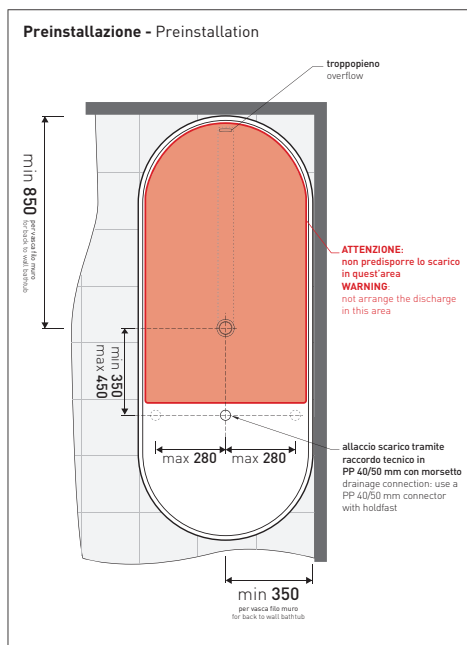

design **GIULIO CAPPELLINI**

2012

OV170 Oval

Bath-tub 170 cm in Pietraluce - drain cover matching color the bathtub (drainage system art. SIFMW included)

● WITH OVERFLOW

Complements: **Line taps bath-tub:** ONE - NOKÉ - SI - FOLD
Line accessories: TWO - HOOP - NOKÉ - FOLD

Package dim. 206 x 93 x 72 cm | Weight 160 kg | Pz. Pallet n° 1

UNI EN 14516 - CL1 Dop-No14516

Capacità Max / Max Capacity 300 L.
Peso Netto / Net Weight 160 Kg.

sizes in mm

PIETRALUCE: glossy finish

matt finish

design **GIULIO CAPPELLINI**

2012

OV170 Oval Bicolor

Bath-tub 170 cm in Pietraluce **BICOLOR** (white/colour) - drain cover matching color the bathtub (drainage system art. SIFMW included)

●WITH OVERFLOW

Complements: **Line taps bath-tub: ONE - NOKÉ - SI - FOLD**
Line accessories: TWO - HOOP - NOKÉ - FOLD

Package dim. **206 x 93 x 72 cm** | Weight **160 kg** | Pz. Pallet n° **1**

UNI EN 14516 - CL1 Dop-No14516

Capacità Max / Max Capacity 300 L.
Peso Netto / Net Weight 160 Kg.

sizes in mm

PIETRALUCE: glossy finish