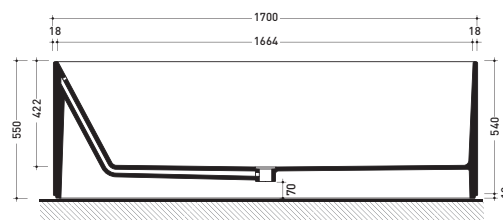

design **GIULIO CAPPELLINI**

2012

OV170 Oval

Bath-tub 170 cm in Pietraluce - drain cover matching color the bathtub (drainage system art. SIFMW included)

● WITH OVERFLOW

Complements: **Line taps bath-tub:** ONE - NOKÉ - SI - FOLD
Line accessories: TWO - HOOP - NOKÉ - FOLD

Package dim. 206 x 93 x 72 cm | Weight 160 kg | Pz. Pallet n° 1

UNI EN 14516 - CL1 Dop-No14516

Capacità Max / Max Capacity 300 L.
Peso Netto / Net Weight 160 Kg.

sizes in mm

PIETRALUCE: glossy finish

matt finish

design **GIULIO CAPPELLINI**

2012

OV170 Oval Bicolor

Bath-tub 170 cm in Pietraluce **BICOLOR** (white/colour) - drain cover matching color the bathtub (drainage system art. SIFMW included)

●WITH OVERFLOW

Complements: **Line taps bath-tub: ONE - NOKÉ - SI - FOLD**
Line accessories: TWO - HOOP - NOKÉ - FOLD

Package dim. **206 x 93 x 72 cm** | Weight **160 kg** | Pz. Pallet n° **1**

UNI EN 14516 - CL1 Dop-No14516

Capacità Max / Max Capacity 300 L.
Peso Netto / Net Weight 160 Kg.

sizes in mm

PIETRALUCE: glossy finish