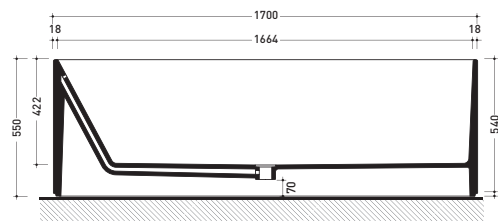

Package dim. 206 x 93 x 72 cm | Weight 160 kg | Pz. Pallet n° 1

UNI EN 14516 - CL1 Dop-No14516

Capacità Max / Max Capacity 300 L.
Peso Netto / Net Weight 160 Kg.

sizes in mm

PIETRALUCE: glossy finish

matt finish

design **GIULIO CAPPELLINI**

2012

OV170 Oval Bicolor

Bath-tub 170 cm in Pietraluce **BICOLOR** (white/colour) - drain cover matching color the bathtub (drainage system art. SIFMW included)

●WITH OVERFLOW

Complements: **Line taps bath-tub: ONE - NOKÉ - SI - FOLD**
Line accessories: TWO - HOOP - NOKÉ - FOLD

Package dim. **206 x 93 x 72 cm** | Weight **160 kg** | Pz. Pallet n° **1**

UNI EN 14516 - CL1 Dop-No14516

Capacità Max / Max Capacity 300 L.
Peso Netto / Net Weight 160 Kg.

sizes in mm

PIETRALUCE: glossy finish