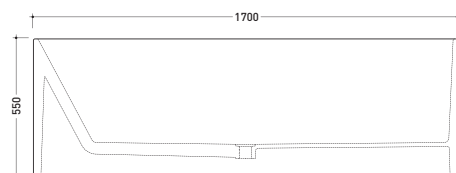

design **GIULIO CAPPELLINI**

2012

OV170 Oval

Bath-tub 170 cm in Pietraluce - drain cover matching color the bathtub (drainage system art. SIFMW included)

● WITH OVERFLOW

Complements: **Line taps bath-tub:** ONE - NOKÉ - SI - FOLD
Line accessories: TWO - HOOP - NOKÉ - FOLD

Package dim. 206 x 93 x 72 cm | Weight 160 kg | Pz. Pallet n° 1

UNI EN 14516 - CL1 Dop-No14516

Capacità Max / Max Capacity 300 L.
Peso Netto / Net Weight 160 Kg.

sizes in mm

PIETRALUCE: glossy finish

matt finish

Package dim. **206 x 93 x 72 cm** | Weight **160 kg** | Pz. Pallet n° **1**

UNI EN 14516 - CL1 Dop-No14516

Capacità Max / Max Capacity 300 L.
Peso Netto / Net Weight 160 Kg.

sizes in mm

PIETRALUCE: glossy finish