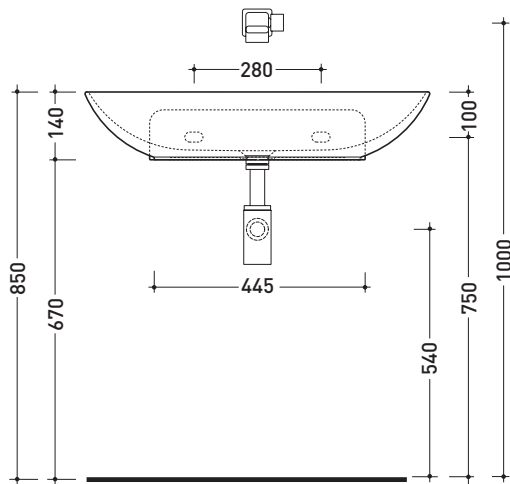

Countertop - wall hung basin 75 cm

•WITHOUT OVERFLOW •WITHOUT TAP LEDGE

Complements: **Box wall hung vanity units depth 37 cm**
Line taps basin: ONE - NOKÈ - FOLD - X1
Line accessories: TWO - HOOP - NOKÈ - FOLD

Technical accessories: **Chrome siphon (SIFL/CR) - Telescopic chrome siphon (SIFL066)**
Stop & Go drain (PLSG)
CERAMIC Stop & Go drain (PLCE)
Fixing kit for wall (9002)

Package dim. | Weight **12,5 kg** | Pz. Pallet n° **12**

CE UNI EN 14688 - CL00 Dop-No14688

vista zenitale / zenital view

vista zenitale / zenital view

vista frontale / frontal view

sezione longitudinale / section

sizes in mm

Please consider a 2% tolerance on indicated measurements

CERAMIC: glossy finish

matt finish

design LUDOVICA+ROBERTO PALOMBA

2017

ND75PR Nudaslim 75

Countertop - wall hung basin 75 cm with tap ledge

•WITH OVERFLOW •ARRANGED FOR THREE HOLES TAP

Complements: **Box wall hung vanity units depth 37 cm**
Line taps basin: ONE - NOKÈ - FOLD - X1
Line accessories: TWO - HOOP - NOKÈ - FOLD