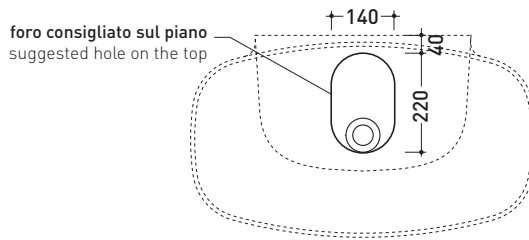

ND75L Nudaslim 75

Countertop - wall hung basin 75 cm

•WITHOUT OVERFLOW •WITHOUT TAP LEDGE

Complements: **Box wall hung vanity units depth 37 cm**
Line taps basin: ONE - NOKÈ - FOLD - X1
Line accessories: TWO - HOOP - NOKÈ - FOLD

Technical accessories: **Chrome siphon (SIFL/CR) - Telescopic chrome siphon (SIFL066)**
Stop & Go drain (PLSG)
CERAMIC Stop & Go drain (PLCE)
Fixing kit for wall (9002)

Package dim. | Weight **12,5 kg** | Pz. Pallet n° **12**

CE UNI EN 14688 - CL00 Dop-No14688

sizes in mm

Please consider a 2% tolerance on indicated measurements

CERAMIC: glossy finish

matt finish