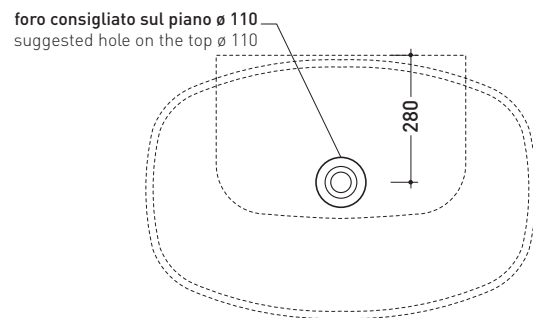

foro consigliato sul piano $\varnothing$ 110
suggested hole on the top $\varnothing$ 110