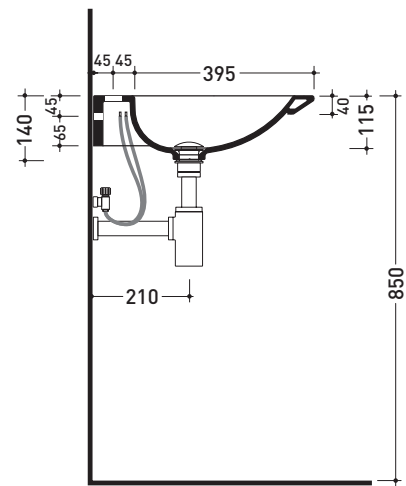

Package dim. | Weight **22 kg** | Pz. Pallet n° **10**

UNI EN 14688 - CL00 Dop-No14688

vista zenitale / zenital view

vista frontale / frontal view

sezione longitudinale / section

sizes in mm

Please consider a 2% tolerance on indicated measurements