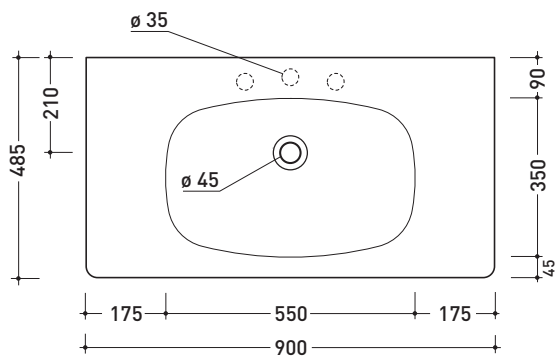

Package dim. | Weight **22 kg** | Pz. Pallet n° **10**

UNI EN 14688 - CL00 Dop-No14688

vista zenitale / zenital view

vista frontale / frontal view

sezione longitudinale / section

sizes in mm

Please consider a 2% tolerance on indicated measurements