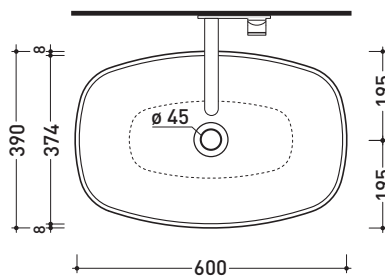

ND60A Nudaslim 60

Countertop basin 60 cm

•WITHOUT OVERFLOW •WITHOUT TAP LEDGE

Complements: **Box wall hung vanity units depth 37 cm**
Box wall hung vanity units depth 50 cm
Line taps basin: ONE - NOKÈ - FOLD - X1
Line accessories: TWO - HOOP - NOKÈ - FOLD

CE UNI EN 14688 - CL00 Dop-No14688

vista zenitale / zenital view

vista zenitale / zenital view

vista frontale / frontal view

sezione longitudinale / section

sizes in mm

Please consider a 2% tolerance on indicated measurements