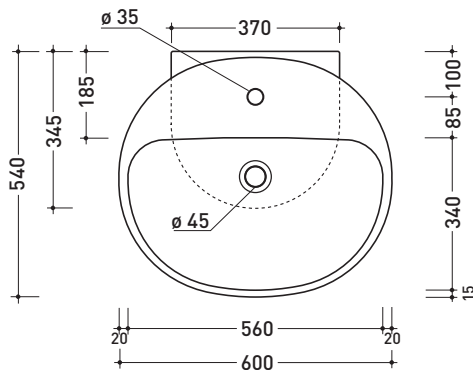

CE UNI EN 14688 - CL00 Dop-No14688

vista zenitale / zenital view

vista zenitale / zenital view

vista frontale / frontal view

sezione longitudinale / section

sizes in mm

Please consider a 2% tolerance on indicated measurements

Package dim. | Weight **28,5 kg** | Pz. Pallet n° **10**

CE UNI EN 14688 - CL00 Dop-No14688

vista zenitale / zenital view

vista frontale / frontal view

sezione longitudinale / section

sizes in mm

Please consider a 2% tolerance on indicated measurements

march 2020

5083 Nuda 60

Countertop - wall hung single-hole basin 60 cm

•WITH OVERFLOW

Complements: **Solid shelf** (SL5083)
Forty6 shelf (F65083)
Box wall hung vanity units depth 50 cm
Line taps basin: ONE - NOKÈ - FOLD - X1
Line accessories: TWO - HOOP - NOKÈ - FOLD

Package dim. **60 x 19 x 56 cm** | Weight **17,4 kg** | Pz. Pallet n° **20**

CE UNI EN 14688 - CL20 Dop-No14688

vista zenitale / zenital view

foro consigliato sul piano
suggested hole on the top

vista zenitale / zenital view