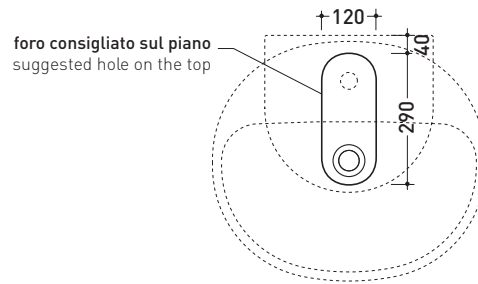

foro consigliato sul piano
suggested hole on the top

vista zenitale / zenital view