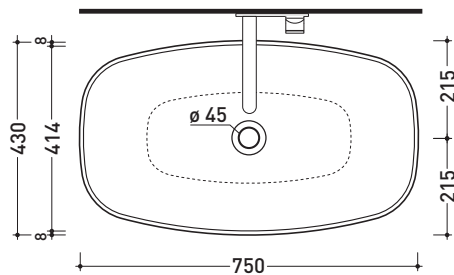

CE UNI EN 14688 - CL00 Dop-No14688

vista zenitale / zenital view

vista zenitale / zenital view

vista frontale / frontal view

sezione longitudinale / section

sizes in mm

Please consider a 2% tolerance on indicated measurements

CERAMIC: glossy finish

matt finish

ND75A Nudaslim 75

Countertop basin 75 cm

•WITHOUT OVERFLOW •WITHOUT TAP LEDGE

Complements: **Box wall hung vanity units depth 37 cm**
Box wall hung vanity units depth 50 cm
Line taps basin: ONE - NOKÈ - FOLD - X1
Line accessories: TWO - HOOP - NOKÈ - FOLD