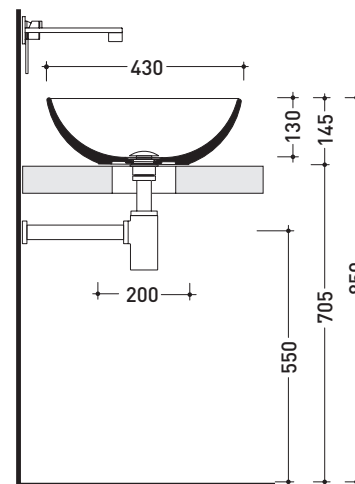

CE UNI EN 14688 - CL00 Dop-No14688

vista zenitale / zenital view

vista zenitale / zenital view

vista frontale / frontal view

sezione longitudinale / section

sizes in mm

Please consider a 2% tolerance on indicated measurements