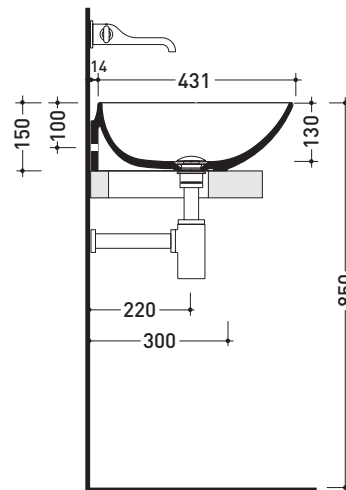

CE UNI EN 14688 - CL00 Dop-No14688

vista zenitale / zenital view

vista zenitale / zenital view

vista frontale / frontal view

sezione longitudinale / section

sizes in mm

Please consider a 2% tolerance on indicated measurements

CERAMIC: glossy finish

matt finish

design LUDOVICA+ROBERTO PALOMBA

2017

ND75PR Nudaslim 75

Countertop - wall hung basin 75 cm with tap ledge

•WITH OVERFLOW •ARRANGED FOR THREE HOLES TAP

Complements: **Box wall hung vanity units depth 37 cm**
Line taps basin: ONE - NOKÈ - FOLD - X1
Line accessories: TWO - HOOP - NOKÈ - FOLD