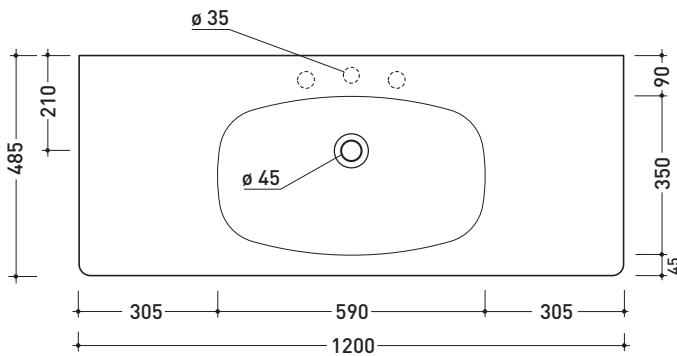

CE UNI EN 14688 - CL00 Dop-No14688

vista zenitale / zenital view