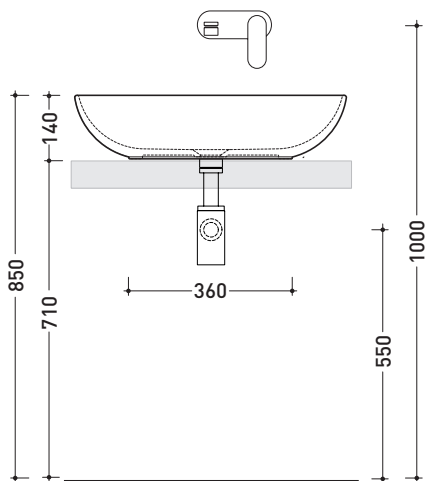

ND60A Nudaslim 60

Countertop basin 60 cm

•WITHOUT OVERFLOW •WITHOUT TAP LEDGE

Complements: **Box wall hung vanity units depth 37 cm**
Box wall hung vanity units depth 50 cm
Line taps basin: ONE - NOKÈ - FOLD - X1
Line accessories: TWO - HOOP - NOKÈ - FOLD

Technical accessories: **Chrome siphon (SIFL/CR) - Telescopic chrome siphon (SIFL066)**
Stop & Go drain (PLSG)
CERAMIC Stop & Go drain (PLCE)
Fixing kit for wall (9002)

Package dim. | Weight **9,3 kg** | Pz. Pallet n°

CE UNI EN 14688 - CL00 Dop-No14688

vista zenitale / zenital view

vista zenitale / zenital view

vista frontale / frontal view

sezione longitudinale / section

sizes in mm

Please consider a 2% tolerance on indicated measurements

CERAMIC: glossy finish

matt finish

ND75A Nudaslim 75

Countertop basin 75 cm

•WITHOUT OVERFLOW •WITHOUT TAP LEDGE

Complements: **Box wall hung vanity units depth 37 cm**
Box wall hung vanity units depth 50 cm
Line taps basin: ONE - NOKÈ - FOLD - X1
Line accessories: TWO - HOOP - NOKÈ - FOLD