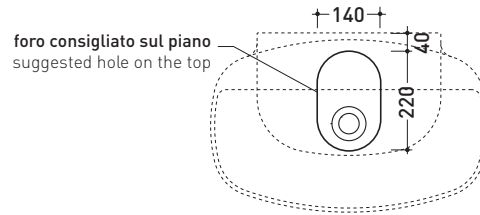

ND60PR Nudaslim 60

Countertop - wall hung basin 60 cm with tap ledge

•WITH OVERFLOW •ARRANGED FOR THREE HOLES TAP

Complements: **Box wall hung vanity units depth 37 cm**
Line taps basin: ONE - NOKÈ - FOLD - X1
Line accessories: TWO - HOOP - NOKÈ - FOLD

Technical accessories: **Chrome siphon (SIFL/CR) - Telescopic chrome siphon (SIFL066)**
Stop & Go drain (PLSG)
Two piece set chrome tap filters (RF026)
CERAMIC Stop & Go drain (PLCE)
Fixing kit for wall (9002)

Package dim. | Weight **12,5 kg** | Pz. Pallet n° **12**

CE UNI EN 14688 - CL20 Dop-No14688

vista zenitale / zenital view

sizes in mm

Please consider a 2% tolerance on indicated measurements

CERAMIC: glossy finish

matt finish

white black

milky white graphite antracite lava grey argilla nuvola fango rosso rubens petrolio