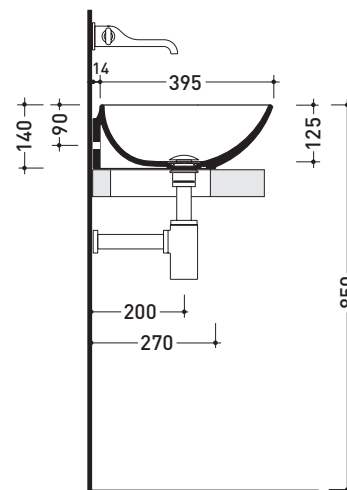

Package dim. | Weight **10 kg** | Pz. Pallet n° **12**

CE UNI EN 14688 - CL00 Dop-No14688

vista zenitale / zenital view

vista zenitale / zenital view

vista frontale / frontal view

sezione longitudinale / section

sizes in mm

Please consider a 2% tolerance on indicated measurements

CERAMIC: glossy finish

matt finish

ND60PR Nudaslim 60

Countertop - wall hung basin 60 cm with tap ledge

•WITH OVERFLOW •ARRANGED FOR THREE HOLES TAP