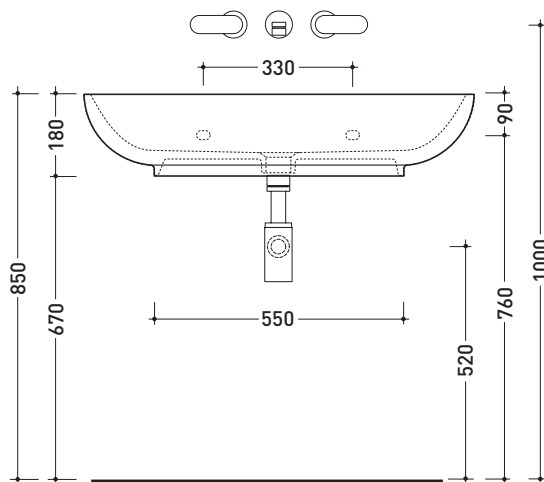

Package dim. **87 x 18,5 x 59,5 cm** | Weight **28,6 kg** | Pz. Pallet n° **10**

UNI EN 14688 - CL00 Dop-No14688

vista zenitale / zenital view

foro consigliato sul piano \varnothing 110
 suggested hole on the top \varnothing 110

vista zenitale / zenital view

vista frontale / frontal view

sezione longitudinale / section

sizes in mm

Please consider a 2% tolerance on indicated measurements

CERAMIC: glossy finish

matt finish

white black