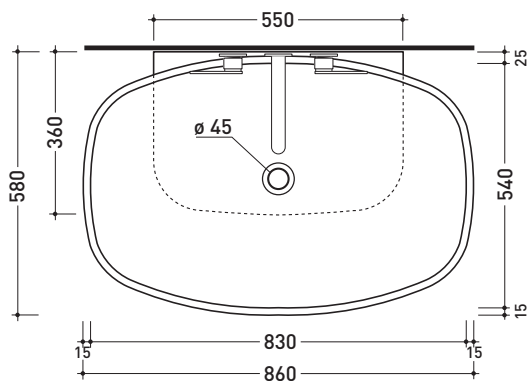

Package dim. **60 x 19 x 56 cm** | Weight **17,4 kg** | Pz. Pallet n° **20**

CE UNI EN 14688 - CL20 Dop-No14688

vista zenitale / zenital view

foro consigliato sul piano
suggested hole on the top

vista zenitale / zenital view

vista frontale / frontal view

sezione longitudinale / section

sizes in mm

Please consider a 2% tolerance on indicated measurements

CERAMIC: glossy finish

matt finish

5080 Nuda 85

Countertop - wall hung basin 85 cm

Package dim. **87 x 18,5 x 59,5 cm** | Weight **28,6 kg** | Pz. Pallet n° **10**

UNI EN 14688 - CL00 Dop-No14688

vista zenitale / zenital view

foro consigliato sul piano \varnothing 110
 suggested hole on the top \varnothing 110