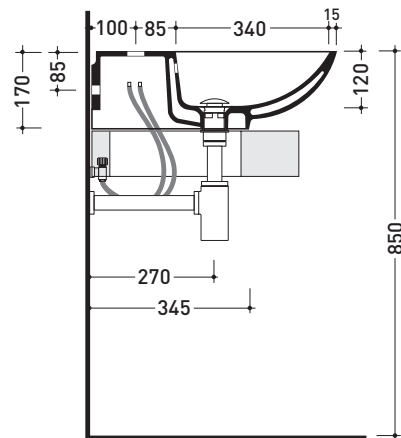

CE UNI EN 14688 - CL00 Dop-No14688

vista zenitale / zenital view

vista zenitale / zenital view

vista frontale / frontal view

sezione longitudinale / section

sizes in mm

Please consider a 2% tolerance on indicated measurements

Package dim. **60 x 19 x 56 cm** | Weight **17,4 kg** | Pz. Pallet n° **20**

CE UNI EN 14688 - CL20 Dop-No14688

vista zenitale / zenital view

foro consigliato sul piano
suggested hole on the top

vista zenitale / zenital view

vista frontale / frontal view

sezione longitudinale / section

sizes in mm

Please consider a 2% tolerance on indicated measurements

CERAMIC: glossy finish

matt finish

5080 Nuda 85

Countertop - wall hung basin 85 cm

Package dim. **87 x 18,5 x 59,5 cm** | Weight **28,6 kg** | Pz. Pallet n° **10**

UNI EN 14688 - CL00 Dop-No14688

vista zenitale / zenital view

foro consigliato sul piano \varnothing 110
 suggested hole on the top \varnothing 110