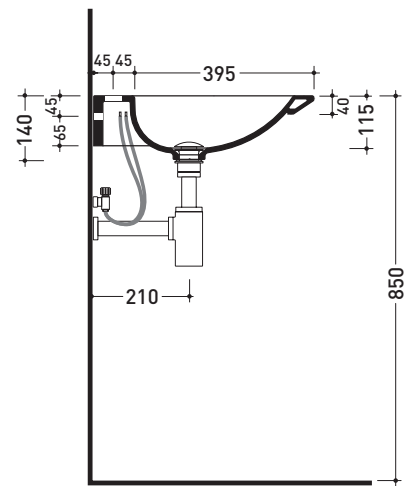

ND60A Nudaslim 60

Countertop basin 60 cm

•WITHOUT OVERFLOW •WITHOUT TAP LEDGE

Complements: **Box wall hung vanity units depth 37 cm**
Box wall hung vanity units depth 50 cm
Line taps basin: ONE - NOKÈ - FOLD - X1
Line accessories: TWO - HOOP - NOKÈ - FOLD

Package dim. | Weight **28,5 kg** | Pz. Pallet n° **10**

CE UNI EN 14688 - CL00 Dop-No14688

vista zenitale / zenital view

vista frontale / frontal view

sezione longitudinale / section

sizes in mm

Please consider a 2% tolerance on indicated measurements