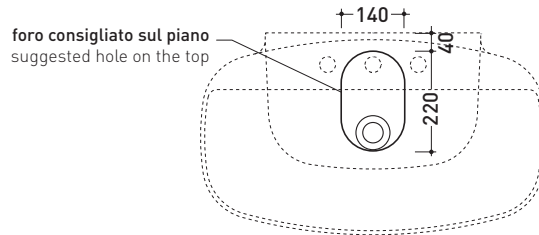

design LUDOVICA+ROBERTO PALOMBA

2017

ND75PR Nudaslim 75

Countertop - wall hung basin 75 cm with tap ledge

•WITH OVERFLOW •ARRANGED FOR THREE HOLES TAP

Complements: **Box wall hung vanity units depth 37 cm**
Line taps basin: ONE - NOKÈ - FOLD - X1
Line accessories: TWO - HOOP - NOKÈ - FOLD

Technical accessories: **Chrome siphon (SIFL/CR) - Telescopic chrome siphon (SIFL066)**
Stop & Go drain (PLSG)
Two piece set chrome tap filters (RF026)
CERAMIC Stop & Go drain (PLCE)
Fixing kit for wall (9002)

Package dim. | Weight **16,5 kg** | Pz. Pallet n° **12**

UNI EN 14688 - CL20 Dop-No14688

sizes in mm

Please consider a 2% tolerance on indicated measurements

CERAMIC: glossy finish

matt finish