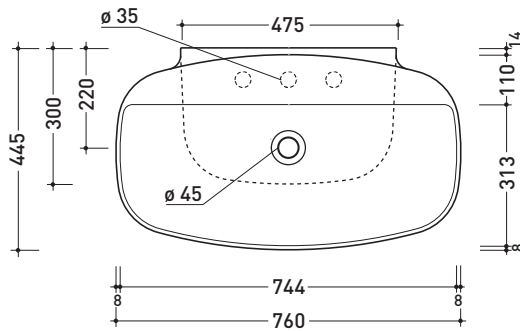

UNI EN 14688 - CL20 Dop-No14688

vista zenitale / zenital view