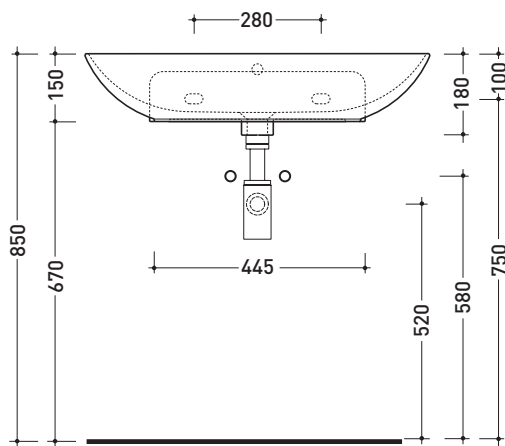

Package dim. | Weight **16,5 kg** | Pz. Pallet n° **12**

UNI EN 14688 - CL20 Dop-No14688

vista zenitale / zenital view

vista zenitale / zenital view

vista frontale / frontal view

sezione longitudinale / section

sizes in mm

Please consider a 2% tolerance on indicated measurements

CERAMIC: glossy finish

matt finish

design LUDOVICA+ROBERTO PALOMBA

2020

ND90L Nudaflat 90

Wall hung console 90 cm