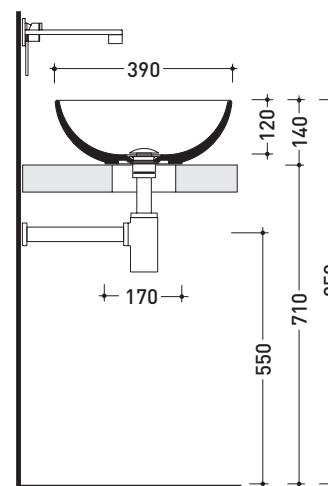

Technical accessories: **Chrome siphon (SIFL/CR) - Telescopic chrome siphon (SIFL066)**
Stop & Go drain (PLSG)
CERAMIC Stop & Go drain (PLCE)
Fixing kit for wall (9002)

Package dim. | Weight **9,3 kg** | Pz. Pallet n°

CE UNI EN 14688 - CL00 Dop-No14688

vista zenitale / zenital view

vista zenitale / zenital view

vista frontale / frontal view

sezione longitudinale / section

sizes in mm

Please consider a 2% tolerance on indicated measurements

CERAMIC: glossy finish

matt finish

ND75A Nudaslim 75

Countertop basin 75 cm

•WITHOUT OVERFLOW •WITHOUT TAP LEDGE

Complements: **Box wall hung vanity units depth 37 cm**
Box wall hung vanity units depth 50 cm
Line taps basin: ONE - NOKÈ - FOLD - X1
Line accessories: TWO - HOOP - NOKÈ - FOLD