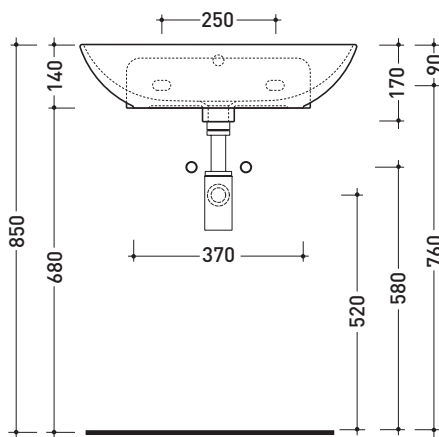

sizes in mm

Please consider a 2% tolerance on indicated measurements

CERAMIC: glossy finish

matt finish

ND60PR Nudaslim 60

Countertop - wall hung basin 60 cm with tap ledge

•WITH OVERFLOW •ARRANGED FOR THREE HOLES TAP

Package dim. | Weight **12,5 kg** | Pz. Pallet n° **12**

CE UNI EN 14688 - CL20 Dop-No14688

vista zenitale / zenital view

vista zenitale / zenital view

vista frontale / frontal view

sezione longitudinale / section

Countertop - wall hung basin 75 cm

•WITHOUT OVERFLOW •WITHOUT TAP LEDGE

Complements: **Box wall hung vanity units depth 37 cm**
Line taps basin: ONE - NOKÈ - FOLD - X1
Line accessories: TWO - HOOP - NOKÈ - FOLD