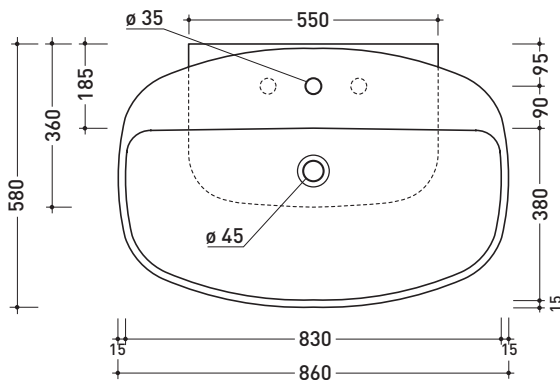

Package dim. **87 x 18,5 x 59,5 cm** | Weight **28,6 kg** | Pz. Pallet n° **10**

UNI EN 14688 - CL00 Dop-No14688

vista zenitale / zenital view

foro consigliato sul piano \varnothing 110
 suggested hole on the top \varnothing 110

vista zenitale / zenital view

vista frontale / frontal view

sezione longitudinale / section

sizes in mm

Please consider a 2% tolerance on indicated measurements

CERAMIC: glossy finish

matt finish

white black

milky white graphite antracite lava grey argilla nuvola fango rosso rubens petrolio

5081 Nuda 85

Countertop - wall hung basin 85 cm with tap ledge

•WITH OVERFLOW •ARRANGED FOR THREE HOLES TAP

Complements: Solid shelf (SL8081)
 Forty6 shelf (F68081)
 Box wall hung vanity units depth 50 cm
 Line taps basin: ONE - NOKÈ - FOLD - X1
 Line accessories: TWO - HOOP - NOKÈ - FOLD

Package dim. 87 x 18,5 x 59,5 cm | Weight 30,3 kg | Pz. Pallet n° 10

UNI EN 14688 - CL20 Dop-No14688

vista zenitale / zenital view

foro consigliato sul piano
suggested hole on the top

vista zenitale / zenital view