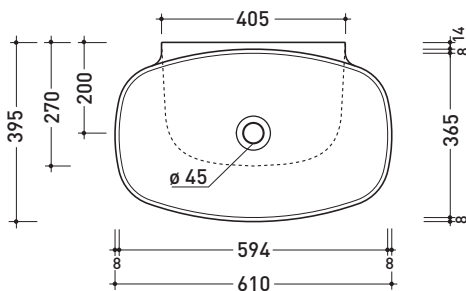

CE UNI EN 14688 - CL00 Dop-No14688

vista zenitale / zenital view