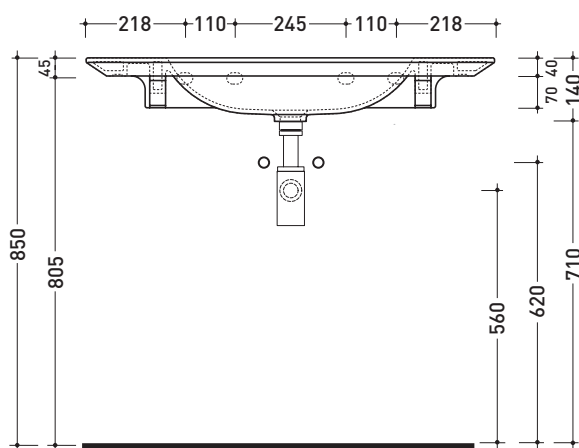

Package dim. | Weight **22 kg** | Pz. Pallet n° **10**

UNI EN 14688 - CL00 Dop-No14688

vista zenitale / zenital view

vista frontale / frontal view

sezione longitudinale / section

sizes in mm

Please consider a 2% tolerance on indicated measurements