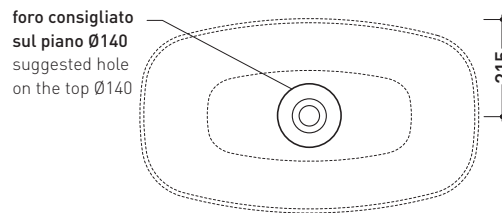

CERAMIC: glossy finish

matt finish

ND75A Nudaslim 75

Countertop basin 75 cm

•WITHOUT OVERFLOW •WITHOUT TAP LEDGE

Complements: **Box wall hung vanity units depth 37 cm**
Box wall hung vanity units depth 50 cm
Line taps basin: ONE - NOKÈ - FOLD - X1
Line accessories: TWO - HOOP - NOKÈ - FOLD

Technical accessories: **Chrome siphon (SIFL/CR) - Telescopic chrome siphon (SIFL066)**
Stop & Go drain (PLSG)
CERAMIC Stop & Go drain (PLCE)
Fixing kit for wall (9002)

Package dim. | Weight **13,2 kg** | Pz. Pallet n°

CE UNI EN 14688 - CL00 Dop-No14688

vista zenitale / zenital view

vista zenitale / zenital view

vista frontale / frontal view

sezione longitudinale / section

sizes in mm

Please consider a 2% tolerance on indicated measurements