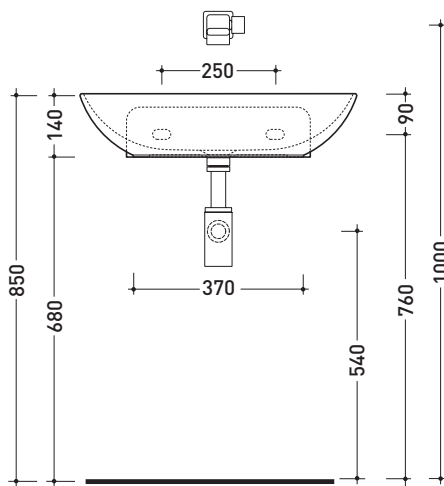

Complements: **Box wall hung vanity units depth 37 cm**
Line taps basin: ONE - NOKÈ - FOLD - X1
Line accessories: TWO - HOOP - NOKÈ - FOLD

Technical accessories: **Chrome siphon (SIFL/CR) - Telescopic chrome siphon (SIFL066)**
Stop & Go drain (PLSG)
CERAMIC Stop & Go drain (PLCE)
Fixing kit for wall (9002)

Package dim. | Weight **10 kg** | Pz. Pallet n° **12**

CE UNI EN 14688 - CL00 Dop-No14688

vista zenitale / zenital view

vista zenitale / zenital view

vista frontale / frontal view

sezione longitudinale / section

sizes in mm

Please consider a 2% tolerance on indicated measurements

CERAMIC: glossy finish

matt finish

ND60PR Nudaslim 60

Countertop - wall hung basin 60 cm with tap ledge

•WITH OVERFLOW •ARRANGED FOR THREE HOLES TAP