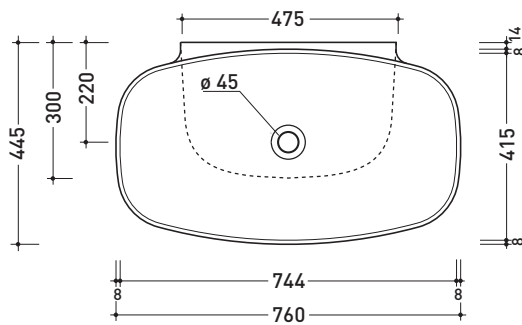

Countertop - wall hung basin 75 cm

•WITHOUT OVERFLOW •WITHOUT TAP LEDGE

Complements: **Box wall hung vanity units depth 37 cm**
Line taps basin: ONE - NOKÈ - FOLD - X1
Line accessories: TWO - HOOP - NOKÈ - FOLD

CE UNI EN 14688 - CL00 Dop-No14688

vista zenitale / zenital view

vista zenitale / zenital view

vista frontale / frontal view

sezione longitudinale / section

sizes in mm

Please consider a 2% tolerance on indicated measurements