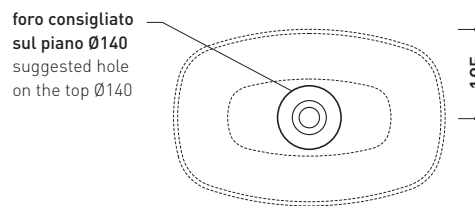

ND60A Nudaslim 60

Countertop basin 60 cm

•WITHOUT OVERFLOW •WITHOUT TAP LEDGE

Complements: **Box wall hung vanity units depth 37 cm**
Box wall hung vanity units depth 50 cm
Line taps basin: ONE - NOKÈ - FOLD - X1
Line accessories: TWO - HOOP - NOKÈ - FOLD

Technical accessories: **Chrome siphon (SIFL/CR) - Telescopic chrome siphon (SIFL066)**
Stop & Go drain (PLSG)
CERAMIC Stop & Go drain (PLCE)
Fixing kit for wall (9002)

Package dim. | Weight **9,3 kg** | Pz. Pallet n°

CE UNI EN 14688 - CL00 Dop-No14688

vista zenitale / zenital view

vista zenitale / zenital view

vista frontale / frontal view

sezione longitudinale / section

sizes in mm

Please consider a 2% tolerance on indicated measurements

CERAMIC: glossy finish

matt finish

ND75A Nudaslim 75

Countertop basin 75 cm

•WITHOUT OVERFLOW •WITHOUT TAP LEDGE

Complements: **Box wall hung vanity units depth 37 cm**
Box wall hung vanity units depth 50 cm
Line taps basin: ONE - NOKÈ - FOLD - X1
Line accessories: TWO - HOOP - NOKÈ - FOLD