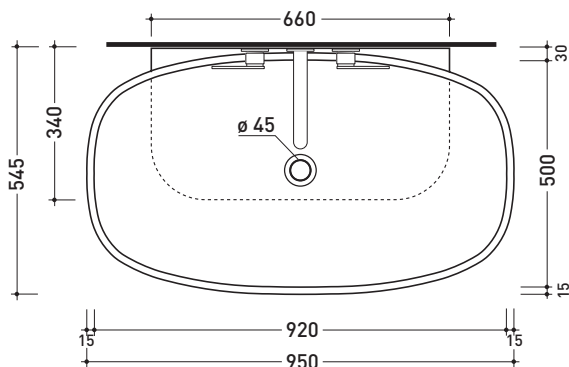

Package dim. 87 x 18,5 x 59,5 cm | Weight 30,3 kg | Pz. Pallet n° 10

UNI EN 14688 - CL20 Dop-No14688

vista zenitale / zenital view

foro consigliato sul piano
suggested hole on the top

vista zenitale / zenital view

vista frontale / frontal view

sezione longitudinale / section

sizes in mm

Please consider a 2% tolerance on indicated measurements

CERAMIC: glossy finish

matt finish

white black

milky white graphite antracite lava grey argilla nuvola fango rosso rubens petrolio

5082 Nuda 95

Countertop - wall hung basin 95 cm

•WITHOUT OVERFLOW •WITHOUT TAP LEDGE

Complements: Solid shelf (SL5082)
 Forty6 shelf (F65082)
 Box wall hung vanity units depth 50 cm
 Line taps basin: ONE - NOKÈ - SI - X1
 Line accessories: TWO - HOOP - NOKÈ - FOLD

Package dim. 95 x 18 x 59,5 cm | Weight 30,3 kg | Pz. Pallet n° 10

CE UNI EN 14688 - CL00 Dop-No14688

vista zenitale / zenital view

vista zenitale / zenital view

vista frontale / frontal view

sezione longitudinale / section