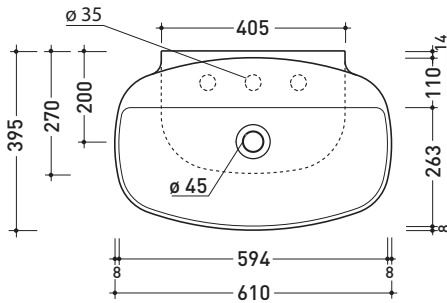

CE UNI EN 14688 - CL20 Dop-No14688

vista zenitale / zenital view