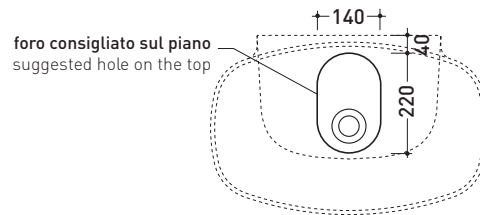

ND60L Nudaslim 60

Countertop - wall hung basin 60 cm

•WITHOUT OVERFLOW •WITHOUT TAP LEDGE

Complements: **Box wall hung vanity units depth 37 cm**
Line taps basin: ONE - NOKÈ - FOLD - X1
Line accessories: TWO - HOOP - NOKÈ - FOLD

Technical accessories: **Chrome siphon (SIFL/CR) - Telescopic chrome siphon (SIFL066)**
Stop & Go drain (PLSG)
CERAMIC Stop & Go drain (PLCE)
Fixing kit for wall (9002)

Package dim. | Weight **10 kg** | Pz. Pallet n° **12**

CE UNI EN 14688 - CL00 Dop-No14688

sizes in mm

Please consider a 2% tolerance on indicated measurements

CERAMIC: glossy finish

matt finish