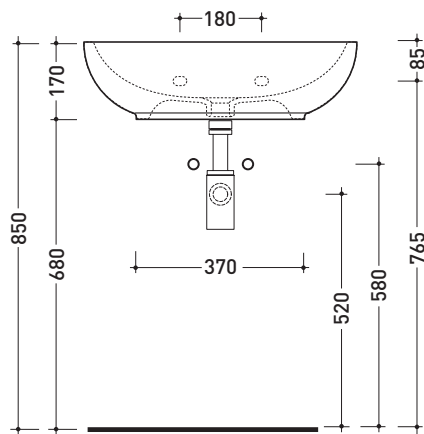

march 2020

5083 Nuda 60

Countertop - wall hung single-hole basin 60 cm

•WITH OVERFLOW

Complements: **Solid shelf** (SL5083)
Forty6 shelf (F65083)
Box wall hung vanity units depth 50 cm
Line taps basin: ONE - NOKÈ - FOLD - X1
Line accessories: TWO - HOOP - NOKÈ - FOLD

Package dim. **60 x 19 x 56 cm** | Weight **17,4 kg** | Pz. Pallet n° **20**

CE UNI EN 14688 - CL20 Dop-No14688

vista zenitale / zenital view

foro consigliato sul piano
suggested hole on the top

vista zenitale / zenital view

vista frontale / frontal view

sezione longitudinale / section

sizes in mm

Please consider a 2% tolerance on indicated measurements

CERAMIC: glossy finish

matt finish

5080 Nuda 85

Countertop - wall hung basin 85 cm

•WITHOUT OVERFLOW •WITHOUT TAP LEDGE

Complements: **Solid shelf (SL8081)**
Forty6 shelf (F68081)
Box wall hung vanity units depth 50 cm
Line taps basin: ONE - NOKÈ - SI - X1
Line accessories: TWO - HOOP - NOKÈ - FOLD