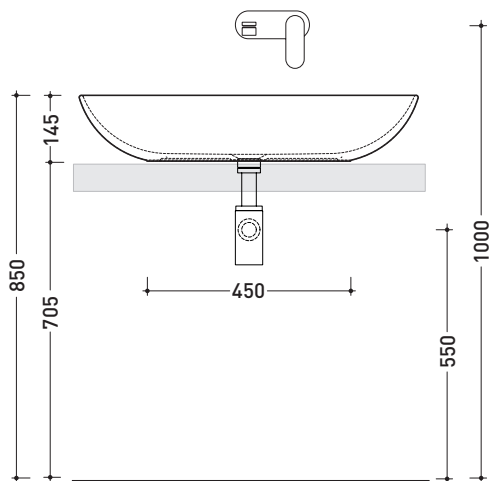

CERAMIC: glossy finish

matt finish

ND75A Nudaslim 75

Countertop basin 75 cm

•WITHOUT OVERFLOW •WITHOUT TAP LEDGE

Complements: **Box wall hung vanity units depth 37 cm**
Box wall hung vanity units depth 50 cm
Line taps basin: ONE - NOKÈ - FOLD - X1
Line accessories: TWO - HOOP - NOKÈ - FOLD

Technical accessories: **Chrome siphon (SIFL/CR) - Telescopic chrome siphon (SIFL066)**
Stop & Go drain (PLSG)
CERAMIC Stop & Go drain (PLCE)
Fixing kit for wall (9002)

Package dim. | Weight **13,2 kg** | Pz. Pallet n°

CE UNI EN 14688 - CL00 Dop-No14688

vista zenitale / zenital view

vista zenitale / zenital view

vista frontale / frontal view

sezione longitudinale / section

sizes in mm

Please consider a 2% tolerance on indicated measurements