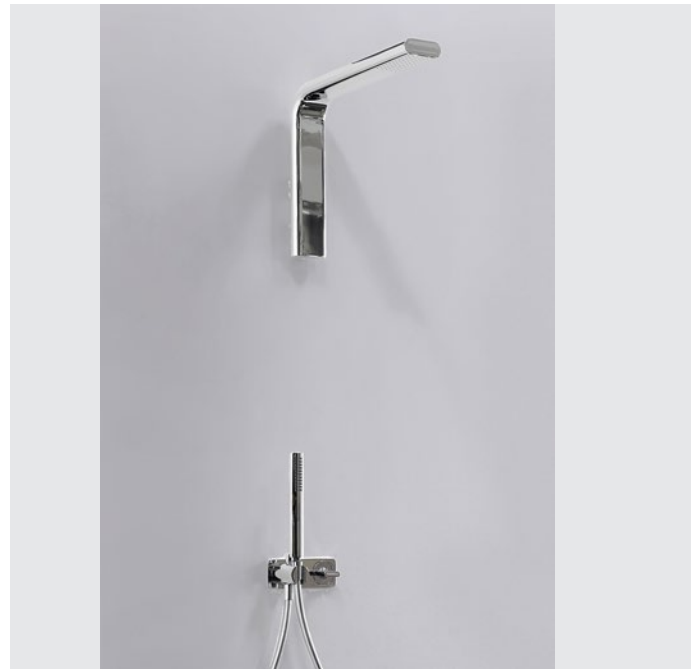

## NK3260

Concealed shower set with overhead, mixer and handshower

Complements: **Line accessories NOKÉ**

Package dim. **46 x 36 x 24 cm** | Weight **6,8 kg** | Pz. Pallet n° -

vista frontale / frontal view