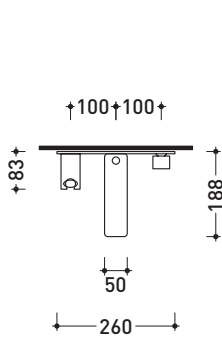

**vista laterale / lateral view**

sizes in mm

**BRASS:** finish

glossy chrome

mat black

design **PATRICK NORGUET**

**2007**

## NK3290

Concealed bath set with spout, mixer and hand-shower

Complements: **Line accessories NOKÉ**

Package dim. **40 x 26 x 14 cm**

Weight **5,6 kg**

Pz. Pallet n° -

vista zenitale / zenital view

vista frontale / frontal view

vista laterale / lateral view

sizes in mm

**BRASS:** finish

glossy chrome

mat black