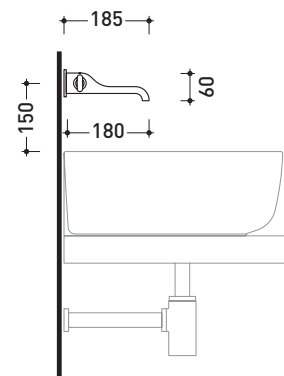

## NK3220

Single lever bidet mixer (drain included)

Complements: **Line accessories NOKÉ**

Package dim. **39 x 17 x 8 cm**

Weight **2 kg**

Pz. Pallet n° -

vista zenitale / zenital view

vista frontale / frontal view

vista laterale / lateral view

sizes in mm

**BRASS:** finish

glossy chrome

mat black

design **PATRICK NORGUET**

2007

## NK3230

Wall-mounted single lever basin mixer (drain included)

Complements: **Line accessories NOKÉ**

Package dim. **39 x 17 x 8 cm**

Weight **3,1 kg**

Pz. Pallet n° -

vista zenitale / zenital view

vista frontale / frontal view

vista laterale / lateral view

sizes in mm

**BRASS:** finish

glossy chrome

mat black