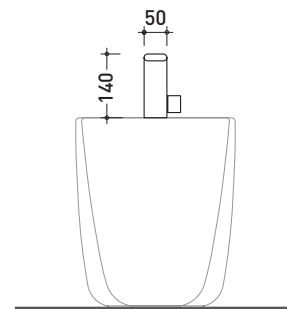

## NKPFC

Ceramic toilet brush holder

Complements: **Line taps NOKÉ**

Package dim. **10 x 10 x 47 cm** | Weight **4,7 kg** | Pz. Pallet n° -

vista zenitale / zenital view

vista frontale / frontal view

scopino / toilet brush

## NKPF

Toilet brush holder

Complements: **Line taps NOKÉ**

Package dim. **9 x 9 x 47 cm**

Weight **2,8 kg**

Pz. Pallet n° -

vista zenitale / zenital view

vista frontale / frontal view

## NK60

Towel holder 60 cm

Package dim. 62 x 8 x 10 cm | Weight 1,4 kg | Pz. Pallet n° -

Complements: **Line taps NOKÉ**

vista zenitale / zenital view

vista frontale / frontal view

vista zenitale / zenital view

## NK3210

Single lever bidet mixer (drain included)

Complements: **Line accessories NOKÉ**

Package dim. **39 x 17 x 8 cm**

Weight **2 kg**

Pz. Pallet n° -

vista zenitale / zenital view

vista laterale / lateral view