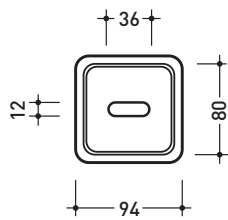

## NKPFC

Ceramic toilet brush holder

Complements: **Line taps NOKÉ**

Package dim. **10 x 10 x 47 cm** | Weight **4,7 kg** | Pz. Pallet n° -

vista zenitale / zenital view

vista frontale / frontal view

scopino / toilet brush

## NKPF

Toilet brush holder

Complements: **Line taps NOKÉ**

Package dim. **9 x 9 x 47 cm**

Weight **2,8 kg**

Pz. Pallet n° -

vista zenitale / zenital view

vista frontale / frontal view

## NKPSC

Ceramic soap holder

Complements: **Line taps NOKÉ**

Package dim. **15 x 10 x 14 cm** | Weight **1,4 kg** | Pz. Pallet n° -

vista zenitale / zenital view

vista frontale / frontal view

vista laterale / lateral view

## NK60

Towel holder 60 cm

Package dim. 62 x 8 x 10 cm | Weight 1,4 kg | Pz. Pallet n° -

Complements: **Line taps NOKÉ**

vista zenitale / zenital view

vista frontale / frontal view

vista zenitale / zenital view