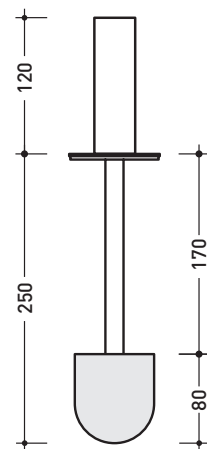

## NKPFC

Ceramic toilet brush holder

Complements: **Line taps NOKÉ**

Package dim. **10 x 10 x 47 cm** | Weight **4,7 kg** | Pz. Pallet n° -

vista zenitale / zenital view

vista frontale / frontal view

scopino / toilet brush

## NKPF

Toilet brush holder

Complements: **Line taps NOKÉ**

Package dim. **9 x 9 x 47 cm**

Weight **2,8 kg**

Pz. Pallet n° -

vista zenitale / zenital view

vista frontale / frontal view

## NKPR

Paper holder

Complements: **Line taps NOKÉ**

Package dim. **15 x 10 x 14 cm** | Weight **0,8 kg** | Pz. Pallet n° -

vista zenitale / zenital view

vista frontale / frontal view

vista laterale / lateral view

## NKPSC

Ceramic soap holder

Complements: **Line taps NOKÉ**

Package dim. **15 x 10 x 14 cm** | Weight **1,4 kg** | Pz. Pallet n° -

vista zenitale / zenital view

vista frontale / frontal view

vista laterale / lateral view