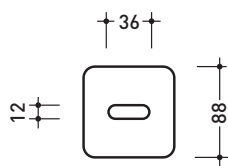

## NKPFC

Ceramic toilet brush holder

Complements: **Line taps NOKÉ**

Package dim. **10 x 10 x 47 cm** | Weight **4,7 kg** | Pz. Pallet n° -

vista zenitale / zenital view

vista frontale / frontal view

scopino / toilet brush

## NKPF

Toilet brush holder

Complements: **Line taps NOKÉ**

Package dim. **9 x 9 x 47 cm**

Weight **2,8 kg**

Pz. Pallet n° -

vista zenitale / zenital view

vista frontale / frontal view

## NKPR

Paper holder

Complements: **Line taps NOKÉ**

Package dim. **15 x 10 x 14 cm** | Weight **0,8 kg** | Pz. Pallet n° -

vista zenitale / zenital view

vista frontale / frontal view

vista laterale / lateral view