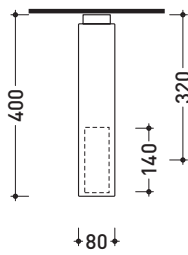

## NKPA

Towel hook

Complements: **Line taps NOKÉ**

Package dim. **12 x 8 x 9 cm**

Weight **0,4 kg**

Pz. Pallet n° -

vista zenitale / zenital view

vista frontale / frontal view

vista laterale / lateral view

sizes in mm

**BRASS:** finish

glossy chrome

mat black

design **PATRICK NORGUET**

**2007**

## NK3270

Wall-mounted overhead shower

Complements: **Line accessories NOKÉ**

Package dim. **46 x 36 x 24 cm**

Weight **3,2 kg**

Pz. Pallet n° -

vista zenitale / zenital view

vista frontale / frontal view