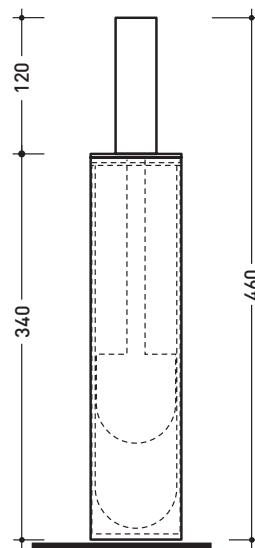

## NKPFC

Ceramic toilet brush holder

Complements: **Line taps NOKÉ**

Package dim. **10 x 10 x 47 cm** | Weight **4,7 kg** | Pz. Pallet n° -

vista zenitale / zenital view

vista frontale / frontal view

scopino / toilet brush

## NKPF

Toilet brush holder

Complements: **Line taps NOKÉ**

Package dim. **9 x 9 x 47 cm**

Weight **2,8 kg**

Pz. Pallet n° -

vista zenitale / zenital view

vista frontale / frontal view

## NKPR

Paper holder

Complements: **Line taps NOKÉ**

Package dim. **15 x 10 x 14 cm** | Weight **0,8 kg** | Pz. Pallet n° -

vista zenitale / zenital view

vista frontale / frontal view

vista laterale / lateral view

## NKPSC

Ceramic soap holder

Complements: **Line taps NOKÉ**

Package dim. **15 x 10 x 14 cm** | Weight **1,4 kg** | Pz. Pallet n° -

vista zenitale / zenital view

vista frontale / frontal view

vista laterale / lateral view