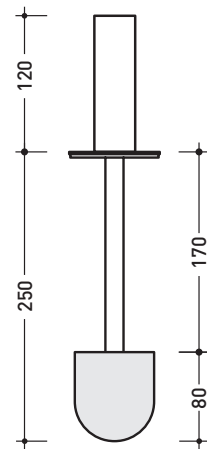

## NKPFC

Ceramic toilet brush holder

Complements: **Line taps NOKÉ**

Package dim. **10 x 10 x 47 cm** | Weight **4,7 kg** | Pz. Pallet n° -

vista zenitale / zenital view

vista frontale / frontal view

scopino / toilet brush

## NKPF

Toilet brush holder

Complements: **Line taps NOKÉ**

Package dim. **9 x 9 x 47 cm**

Weight **2,8 kg**

Pz. Pallet n° -

vista zenitale / zenital view

vista frontale / frontal view

## NKPR

Paper holder

Complements: **Line taps NOKÉ**

Package dim. **15 x 10 x 14 cm** | Weight **0,8 kg** | Pz. Pallet n° -

vista zenitale / zenital view

vista frontale / frontal view

vista laterale / lateral view

## NKPSC

Ceramic soap holder

Complements: **Line taps NOKÉ**

Package dim. **15 x 10 x 14 cm** | Weight **1,4 kg** | Pz. Pallet n° -

vista zenitale / zenital view

vista frontale / frontal view

vista laterale / lateral view