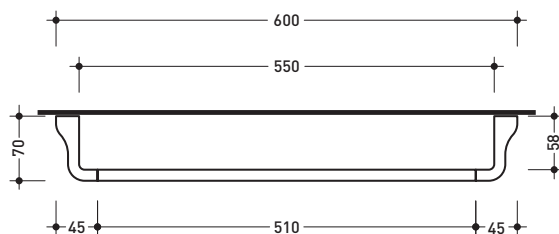

vista zenitale / zenital view