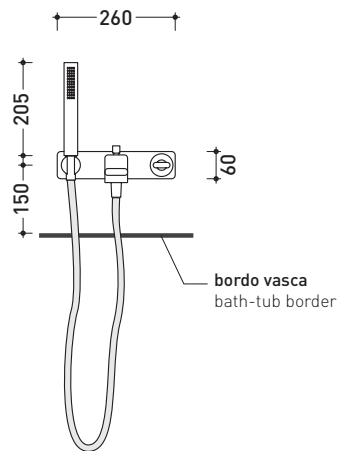

## NK3280

Concealed shower mixer with diverter and hand-shower

Complements: **Line accessories NOKÉ**

Package dim. **40 x 26 x 14 cm**

Weight **4,2 kg**

Pz. Pallet n° -

**vista zenitale / zenital view**

**vista frontale / frontal view**

**vista laterale / lateral view**

sizes in mm

**BRASS:** finish

glossy chrome

mat black

design **PATRICK NORGUET**

**2007**

## NK3290

Concealed bath set with spout, mixer and hand-shower

Complements: **Line accessories NOKÉ**

Package dim. **40 x 26 x 14 cm**

Weight **5,6 kg**

Pz. Pallet n° -

vista zenitale / zenital view

vista frontale / frontal view

vista laterale / lateral view

sizes in mm

**BRASS:** finish

glossy chrome

mat black