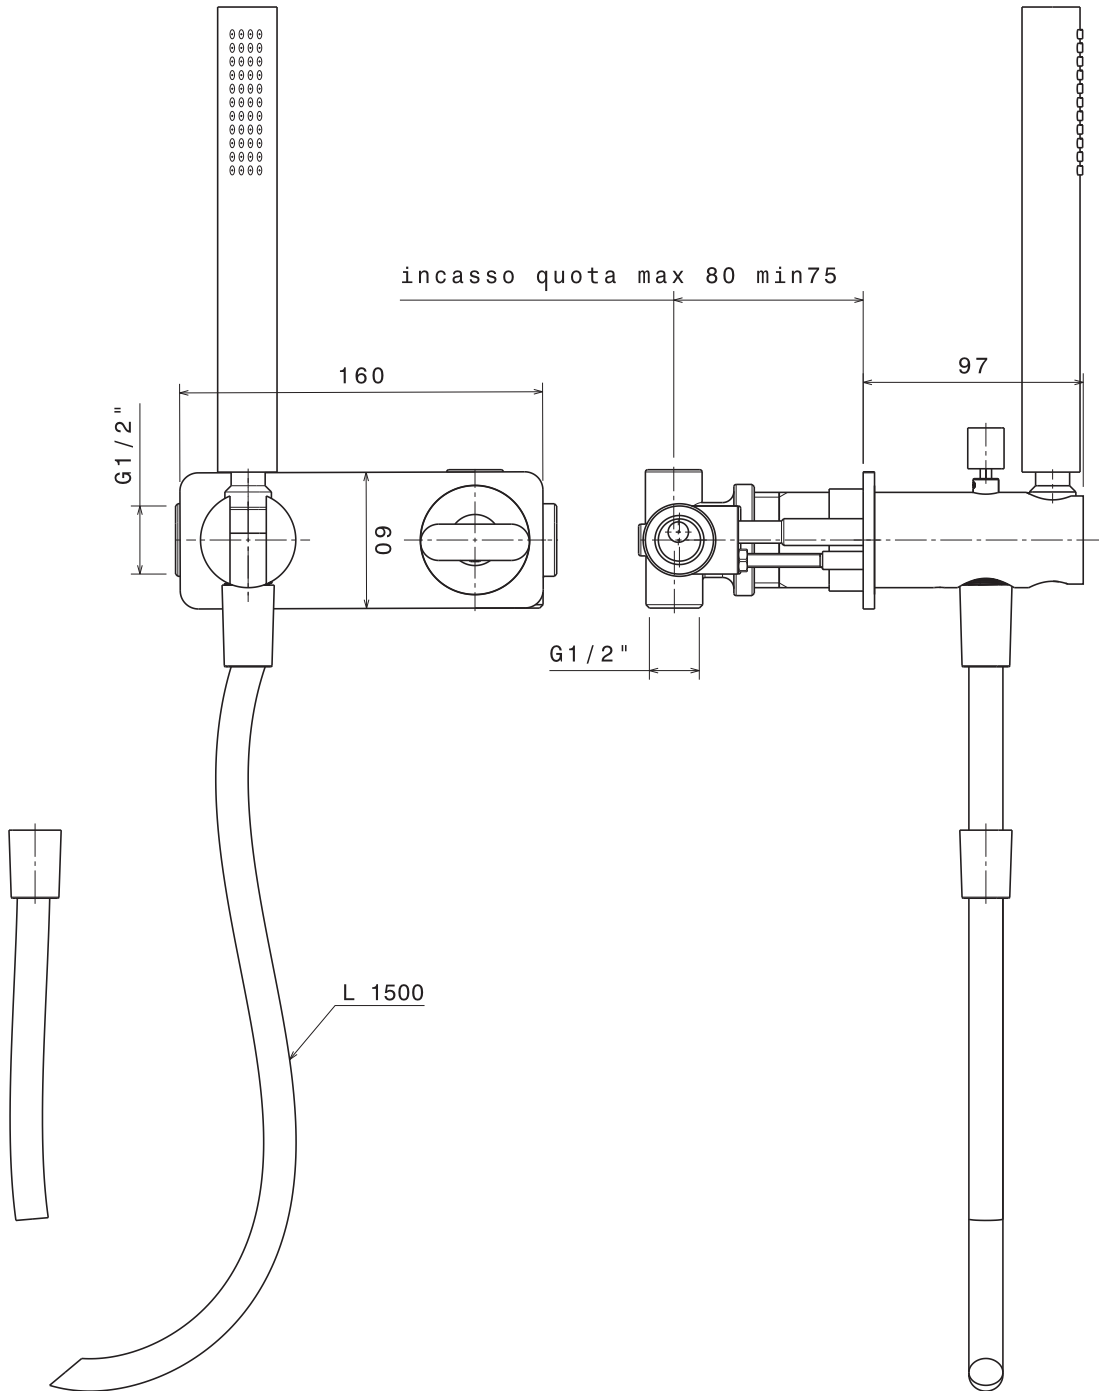

## NKPSC

Ceramic soap holder

Complements: **Line taps NOKÉ**

Package dim. **15 x 10 x 14 cm** | Weight **1,4 kg** | Pz. Pallet n° -

vista zenitale / zenital view

vista frontale / frontal view

vista laterale / lateral view

## NK3280

Concealed shower mixer with diverter and hand-shower

Complements: **Line accessories NOKÉ**

Package dim. **40 x 26 x 14 cm**

Weight **4,2 kg**

Pz. Pallet n° -

**vista zenitale / zenital view**

**vista frontale / frontal view**

**vista laterale / lateral view**

sizes in mm

**BRASS:** finish

glossy chrome

mat black

design **PATRICK NORGUET**

**2007**

## NK3290

Concealed bath set with spout, mixer and hand-shower

Complements: **Line accessories NOKÉ**

Package dim. **40 x 26 x 14 cm**

Weight **5,6 kg**

Pz. Pallet n° -

vista zenitale / zenital view

vista frontale / frontal view