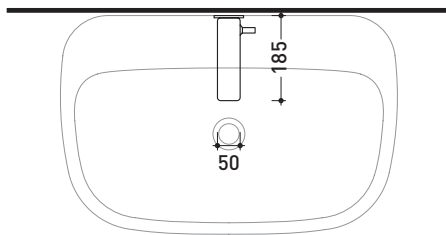

## NK3220

Single lever bidet mixer (drain included)

Complements: **Line accessories NOKÉ**

Package dim. **39 x 17 x 8 cm**

Weight **2 kg**

Pz. Pallet n° -

vista zenitale / zenital view

vista frontale / frontal view

vista laterale / lateral view

sizes in mm

**BRASS:** finish

glossy chrome

mat black

design **PATRICK NORGUET**

2007

## NK3230

Wall-mounted single lever basin mixer (drain included)

Complements: **Line accessories NOKÉ**

Package dim. **39 x 17 x 8 cm**

Weight **3,1 kg**

Pz. Pallet n° -

vista zenitale / zenital view

vista frontale / frontal view

vista laterale / lateral view

sizes in mm

**BRASS:** finish

glossy chrome

mat black