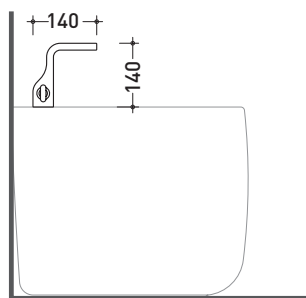

## NKPSC

Ceramic soap holder

Complements: **Line taps NOKÉ**

Package dim. **15 x 10 x 14 cm** | Weight **1,4 kg** | Pz. Pallet n° -

vista zenitale / zenital view

vista frontale / frontal view

vista laterale / lateral view

## NK3210

Single lever bidet mixer (drain included)

Complements: **Line accessories NOKÉ**

Package dim. **39 x 17 x 8 cm**

Weight **2 kg**

Pz. Pallet n° -

vista zenitale / zenital view

vista laterale / lateral view