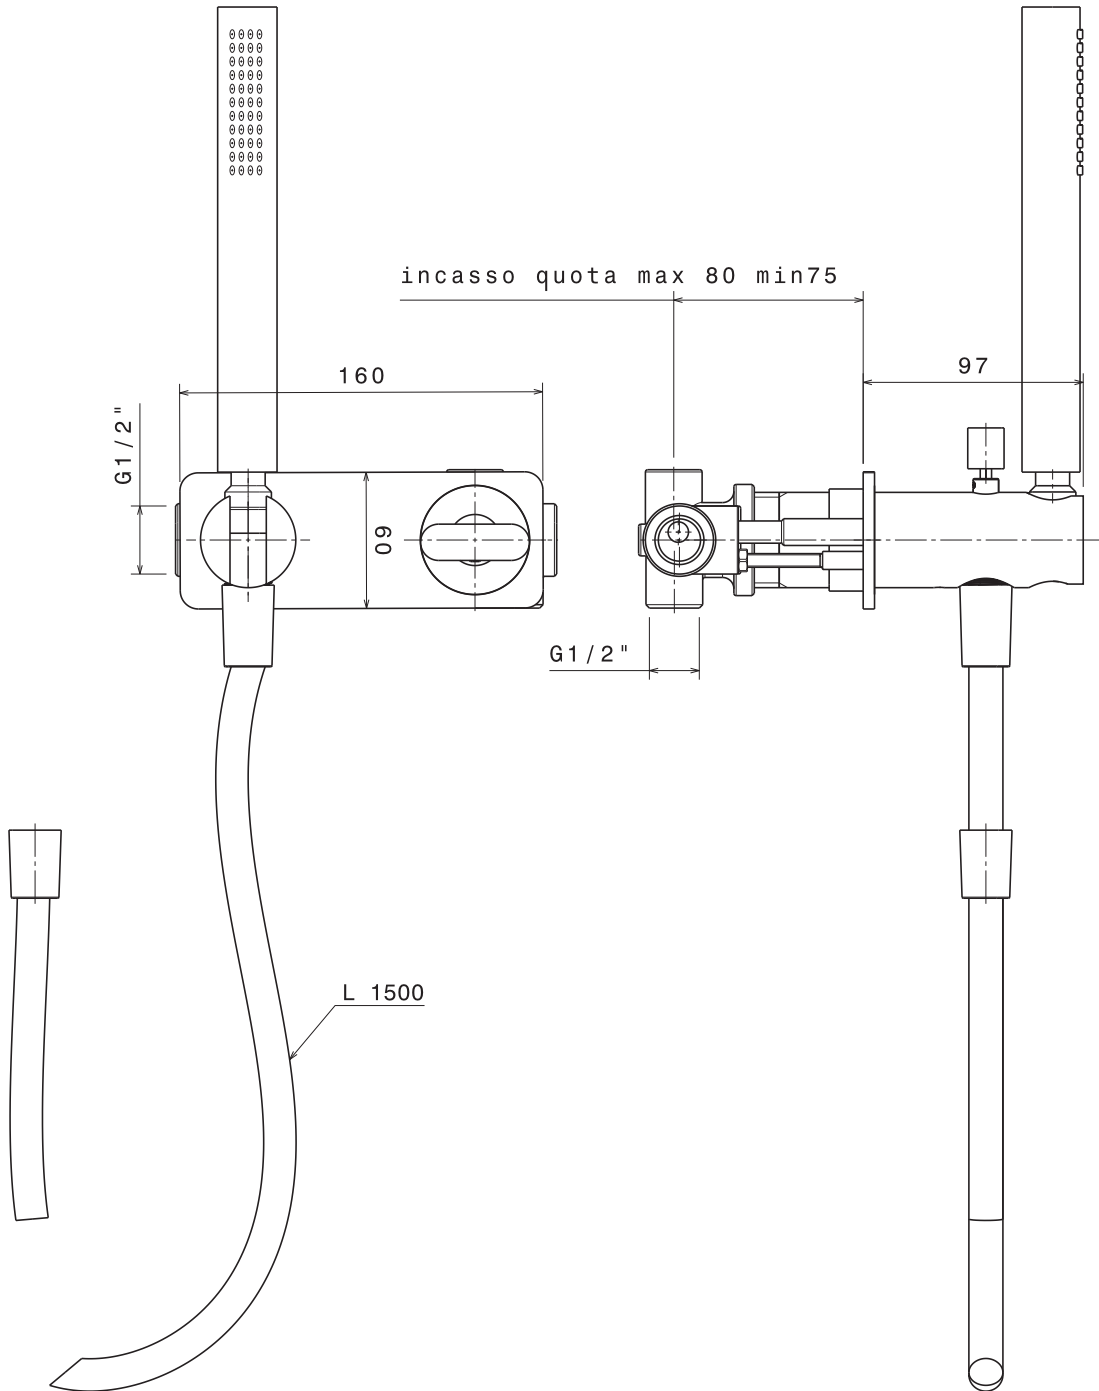

## NKPF

Toilet brush holder

Complements: **Line taps NOKÉ**

Package dim. **9 x 9 x 47 cm**

Weight **2,8 kg**

Pz. Pallet n° -

vista zenitale / zenital view

vista frontale / frontal view

## NKPSC

Ceramic soap holder

Complements: **Line taps NOKÉ**

Package dim. **15 x 10 x 14 cm** | Weight **1,4 kg** | Pz. Pallet n° -

vista zenitale / zenital view

vista frontale / frontal view

vista laterale / lateral view

vista laterale / lateral view

sizes in mm

**BRASS:** finish

glossy chrome

mat black

design **PATRICK NORGUET**

**2007**

## NK3270

Wall-mounted overhead shower

Complements: **Line accessories NOKÉ**

Package dim. **46 x 36 x 24 cm**

Weight **3,2 kg**

Pz. Pallet n° -

vista zenitale / zenital view

vista frontale / frontal view