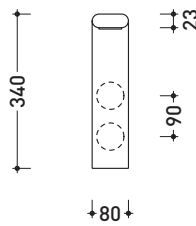

## NKPA

Towel hook

Complements: **Line taps NOKÉ**

Package dim. **12 x 8 x 9 cm**

Weight **0,4 kg**

Pz. Pallet n° -

vista zenitale / zenital view

vista frontale / frontal view

vista laterale / lateral view

sizes in mm

**BRASS:** finish

glossy chrome

mat black

design **PATRICK NORGUET**

**2007**

## NK3270

Wall-mounted overhead shower

Complements: **Line accessories NOKÉ**

Package dim. **46 x 36 x 24 cm**

Weight **3,2 kg**

Pz. Pallet n° -

vista zenitale / zenital view

vista frontale / frontal view