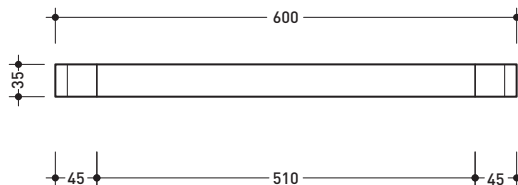

vista frontale / frontal view

dimensioni in mm

gennaio 2014

BRASS: glossy finish

chrome