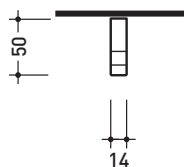

## NKPSC

Ceramic soap holder

Complements: **Line taps NOKÉ**

Package dim. **15 x 10 x 14 cm** | Weight **1,4 kg** | Pz. Pallet n° -

vista zenitale / zenital view

vista frontale / frontal view

vista laterale / lateral view

## NKPA

Towel hook

Complements: **Line taps NOKÉ**

Package dim. **12 x 8 x 9 cm**

Weight **0,4 kg**

Pz. Pallet n° -

vista zenitale / zenital view

vista frontale / frontal view

vista laterale / lateral view

sizes in mm

**BRASS:** glossy finish

chrome

design **PATRICK NORGUET**

**2007**