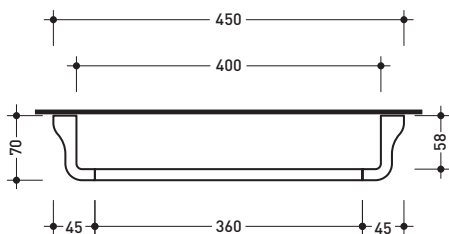

## NK60

Towel holder 60 cm

Package dim. 62 x 8 x 10 cm | Weight 1,4 kg | Pz. Pallet n° -

Complements: **Line taps NOKÉ**

vista zenitale / zenital view

vista frontale / frontal view

vista zenitale / zenital view

vista frontale / frontal view

vista zenitale / zenital view

vista frontale / frontal view

dimensioni in mm

gennaio 2014

BRASS: glossy finish

chrome

design **PATRICK NORGUET**