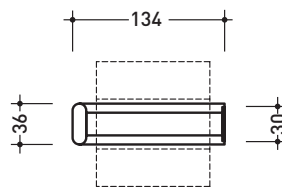

## NKPFC

Ceramic toilet brush holder

Complements: **Line taps NOKÉ**

Package dim. **10 x 10 x 47 cm** | Weight **4,7 kg** | Pz. Pallet n° -

vista zenitale / zenital view

vista frontale / frontal view

scopino / toilet brush

## NKPF

Toilet brush holder

Complements: **Line taps NOKÉ**

Package dim. **9 x 9 x 47 cm**

Weight **2,8 kg**

Pz. Pallet n° -

vista zenitale / zenital view

vista frontale / frontal view

## NKPR

Paper holder

Complements: **Line taps NOKÉ**

Package dim. **15 x 10 x 14 cm** | Weight **0,8 kg** | Pz. Pallet n° -

vista zenitale / zenital view

vista frontale / frontal view

vista laterale / lateral view

## NKPSC

Ceramic soap holder

Complements: **Line taps NOKÉ**

Package dim. **15 x 10 x 14 cm** | Weight **1,4 kg** | Pz. Pallet n° -

vista zenitale / zenital view

vista frontale / frontal view

vista laterale / lateral view