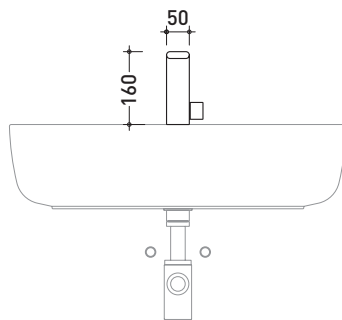

## NK3220

Single lever bidet mixer (drain included)

Complements: **Line accessories NOKÉ**

Package dim. **39 x 17 x 8 cm**

Weight **2 kg**

Pz. Pallet n° -

vista zenitale / zenital view

vista frontale / frontal view

vista laterale / lateral view

sizes in mm

**BRASS:** finish

glossy chrome

mat black

design **PATRICK NORGUET**

2007