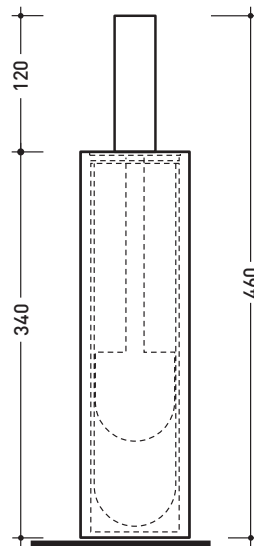

## NKPFC

Ceramic toilet brush holder

Complements: **Line taps NOKÉ**

Package dim. **10 x 10 x 47 cm** | Weight **4,7 kg** | Pz. Pallet n° -

vista zenitale / zenital view

vista frontale / frontal view

scopino / toilet brush

## NKPF

Toilet brush holder

Complements: **Line taps NOKÉ**

Package dim. **9 x 9 x 47 cm**

Weight **2,8 kg**

Pz. Pallet n° -

vista zenitale / zenital view

vista frontale / frontal view

## NKPR

Paper holder

Complements: **Line taps NOKÉ**

Package dim. **15 x 10 x 14 cm** | Weight **0,8 kg** | Pz. Pallet n° -

vista zenitale / zenital view

vista frontale / frontal view

vista laterale / lateral view

## NKPSC

Ceramic soap holder

Complements: **Line taps NOKÉ**

Package dim. **15 x 10 x 14 cm** | Weight **1,4 kg** | Pz. Pallet n° -

vista zenitale / zenital view

vista frontale / frontal view

vista laterale / lateral view