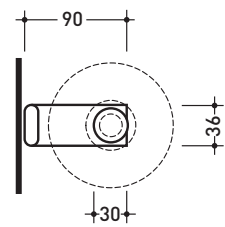

## NKPFC

Ceramic toilet brush holder

Complements: **Line taps NOKÉ**

Package dim. **10 x 10 x 47 cm** | Weight **4,7 kg** | Pz. Pallet n° -

vista zenitale / zenital view

vista frontale / frontal view

scopino / toilet brush

## NKPF

Toilet brush holder

Complements: **Line taps NOKÉ**

Package dim. **9 x 9 x 47 cm**

Weight **2,8 kg**

Pz. Pallet n° -

vista zenitale / zenital view

vista frontale / frontal view

## NKPR

Paper holder

Complements: **Line taps NOKÉ**

Package dim. **15 x 10 x 14 cm** | Weight **0,8 kg** | Pz. Pallet n° -

vista zenitale / zenital view

vista frontale / frontal view

vista laterale / lateral view

## NKPSC

Ceramic soap holder

Complements: **Line taps NOKÉ**

Package dim. **15 x 10 x 14 cm** | Weight **1,4 kg** | Pz. Pallet n° -

vista zenitale / zenital view

vista frontale / frontal view

vista laterale / lateral view