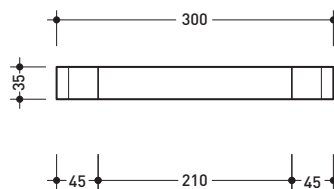

## NK60

Towel holder 60 cm

Package dim. 62 x 8 x 10 cm | Weight 1,4 kg | Pz. Pallet n° -

Complements: **Line taps NOKÉ**

vista zenitale / zenital view

vista frontale / frontal view

vista zenitale / zenital view

vista frontale / frontal view

vista zenitale / zenital view

vista frontale / frontal view

dimensioni in mm

gennaio 2014

BRASS: glossy finish

chrome

design **PATRICK NORGUET**