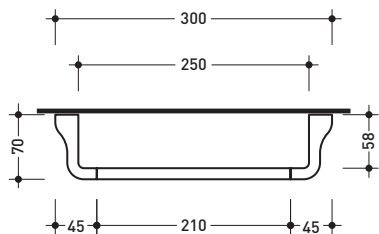

## NK60

Towel holder 60 cm

Package dim. 62 x 8 x 10 cm | Weight 1,4 kg | Pz. Pallet n° -

Complements: **Line taps NOKÉ**

vista zenitale / zenital view

vista frontale / frontal view

vista zenitale / zenital view