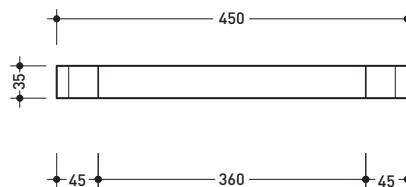

## NK60

Towel holder 60 cm

Package dim. 62 x 8 x 10 cm | Weight 1,4 kg | Pz. Pallet n° -

Complements: **Line taps NOKÉ**

vista zenitale / zenital view

vista frontale / frontal view

vista zenitale / zenital view