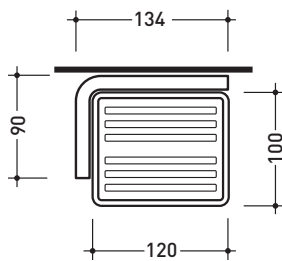

## NKPF

Toilet brush holder

Complements: **Line taps NOKÉ**

Package dim. **9 x 9 x 47 cm**

Weight **2,8 kg**

Pz. Pallet n° -

vista zenitale / zenital view

vista frontale / frontal view

## NKPR

Paper holder

Complements: **Line taps NOKÉ**

Package dim. **15 x 10 x 14 cm** | Weight **0,8 kg** | Pz. Pallet n° -

vista zenitale / zenital view

vista frontale / frontal view

vista laterale / lateral view

sizes in mm

**BRASS:** glossy finish

chrome

design **PATRICK NORGUET**

2007

## NKPSC

Ceramic soap holder

Complements: **Line taps NOKÉ**

Package dim. **15 x 10 x 14 cm** | Weight **1,4 kg** | Pz. Pallet n° -

vista zenitale / zenital view

vista frontale / frontal view

vista laterale / lateral view