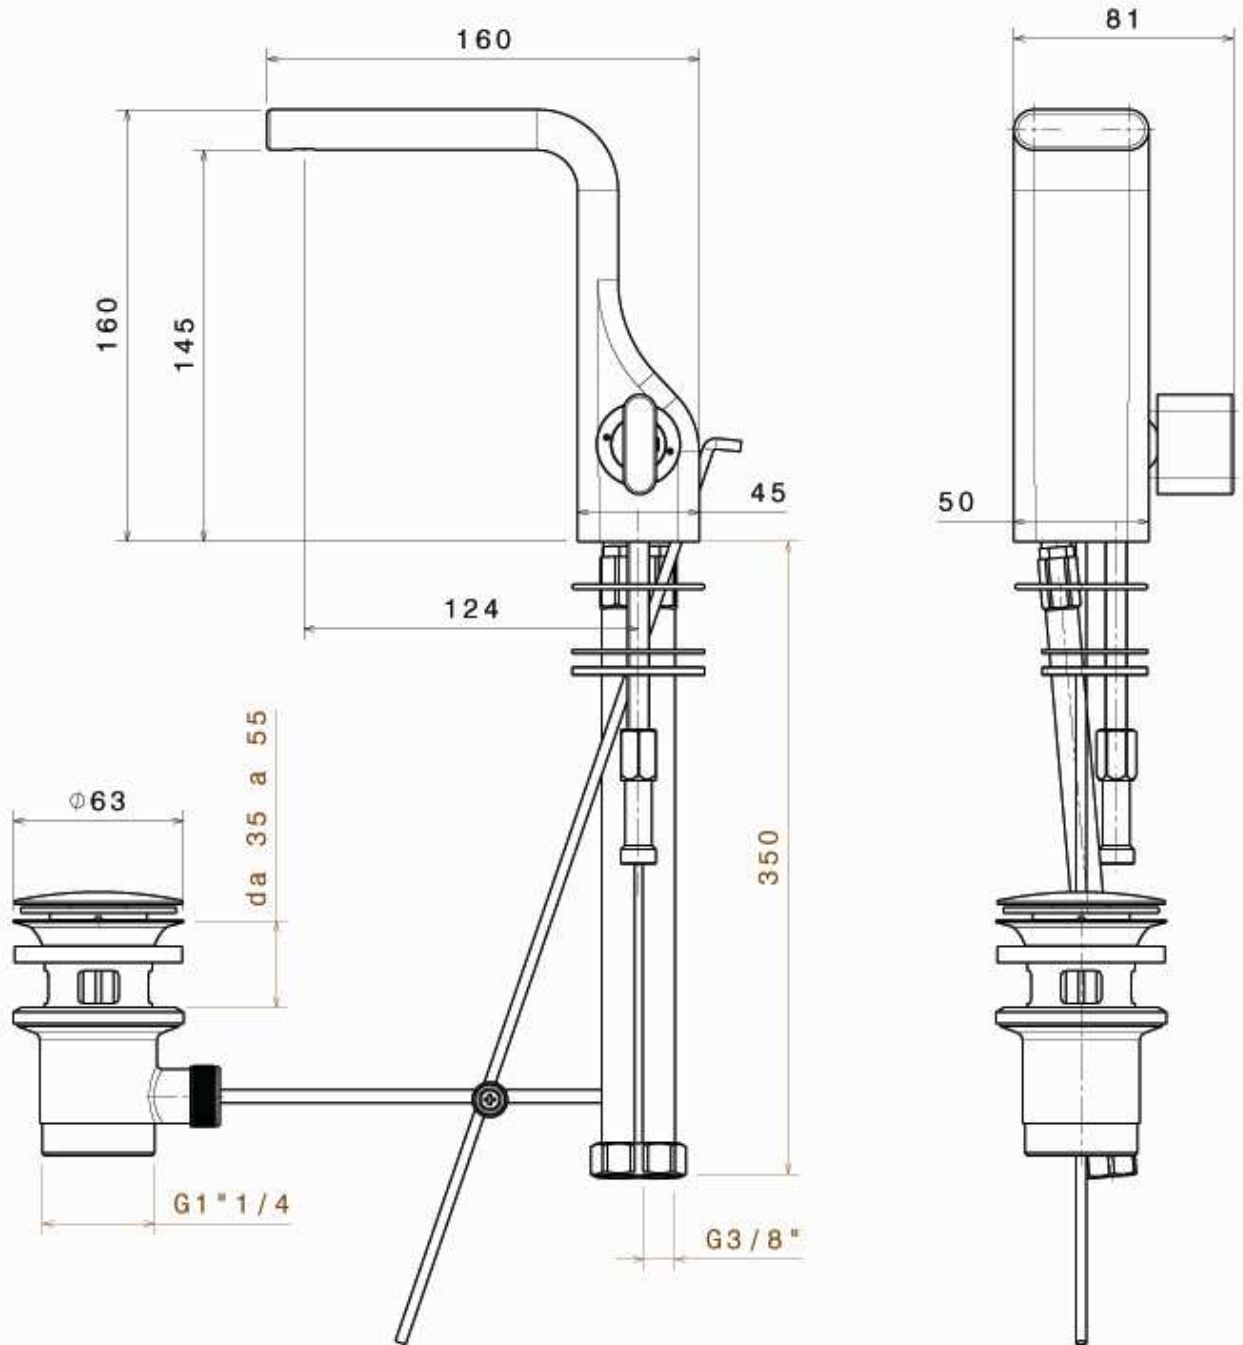

vista laterale / lateral view

sizes in mm

**BRASS:** finish

glossy chrome

mat black

design **PATRICK NORGUET**

2007