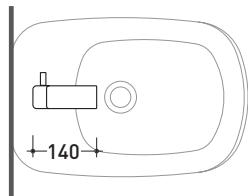

## NKPF

Toilet brush holder

Complements: **Line taps NOKÉ**

Package dim. **9 x 9 x 47 cm**

Weight **2,8 kg**

Pz. Pallet n° -

vista zenitale / zenital view

vista frontale / frontal view

## NK3210

Single lever bidet mixer (drain included)

Complements: **Line accessories NOKÉ**

Package dim. **39 x 17 x 8 cm**

Weight **2 kg**

Pz. Pallet n° -

vista zenitale / zenital view

vista laterale / lateral view