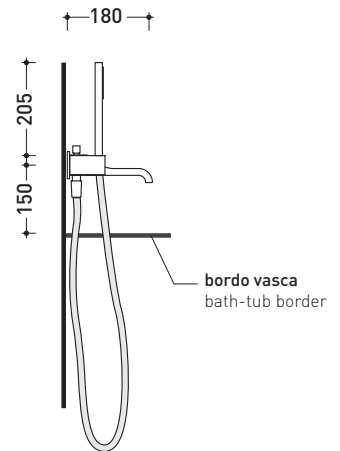

## NK3280

Concealed shower mixer with diverter and hand-shower

Complements: **Line accessories NOKÉ**

Package dim. **40 x 26 x 14 cm**

Weight **4,2 kg**

Pz. Pallet n° -

**vista zenitale / zenital view**

**vista frontale / frontal view**

**vista laterale / lateral view**

sizes in mm

**BRASS:** finish

glossy chrome

mat black

design **PATRICK NORGUET**

**2007**

## NK3290

Concealed bath set with spout, mixer and hand-shower

Complements: **Line accessories NOKÉ**

Package dim. **40 x 26 x 14 cm**

Weight **5,6 kg**

Pz. Pallet n° -

vista zenitale / zenital view

vista frontale / frontal view

vista laterale / lateral view

sizes in mm

**BRASS:** finish

glossy chrome

mat black