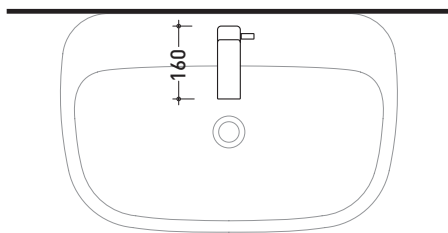

## NK3220

Single lever bidet mixer (drain included)

Complements: **Line accessories NOKÉ**

Package dim. **39 x 17 x 8 cm**

Weight **2 kg**

Pz. Pallet n° -

vista zenitale / zenital view

vista frontale / frontal view

vista laterale / lateral view

sizes in mm

**BRASS:** finish

glossy chrome

mat black

design **PATRICK NORGUET**

2007