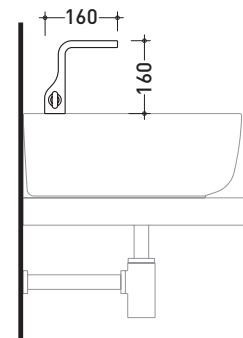

## NK3220

Single lever bidet mixer (drain included)

Complements: **Line accessories NOKÉ**

Package dim. **39 x 17 x 8 cm**

Weight **2 kg**

Pz. Pallet n° -

vista zenitale / zenital view

vista frontale / frontal view

vista laterale / lateral view

sizes in mm

**BRASS:** finish

glossy chrome

mat black

design **PATRICK NORGUET**

2007