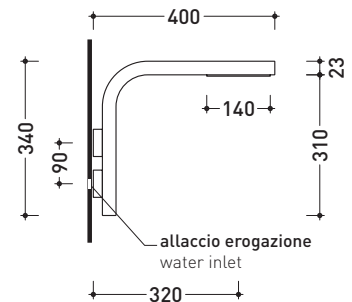

vista laterale / lateral view

sizes in mm

**BRASS:** finish

glossy chrome

mat black

design **PATRICK NORGUET**

**2007**

## NK3270

Wall-mounted overhead shower

Complements: **Line accessories NOKÉ**

Package dim. **46 x 36 x 24 cm**

Weight **3,2 kg**

Pz. Pallet n° -

vista zenitale / zenital view

vista frontale / frontal view