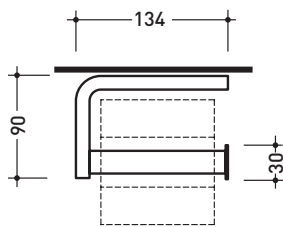

## NKPFC

Ceramic toilet brush holder

Complements: **Line taps NOKÉ**

Package dim. **10 x 10 x 47 cm** | Weight **4,7 kg** | Pz. Pallet n° -

vista zenitale / zenital view

vista frontale / frontal view

scopino / toilet brush

## NKPF

Toilet brush holder

Complements: **Line taps NOKÉ**

Package dim. **9 x 9 x 47 cm**

Weight **2,8 kg**

Pz. Pallet n° -

vista zenitale / zenital view

vista frontale / frontal view

## NKPR

Paper holder

Complements: **Line taps NOKÉ**

Package dim. **15 x 10 x 14 cm** | Weight **0,8 kg** | Pz. Pallet n° -

vista zenitale / zenital view

vista frontale / frontal view

vista laterale / lateral view

## NKPSC

Ceramic soap holder

Complements: **Line taps NOKÉ**

Package dim. **15 x 10 x 14 cm** | Weight **1,4 kg** | Pz. Pallet n° -

vista zenitale / zenital view

vista frontale / frontal view

vista laterale / lateral view