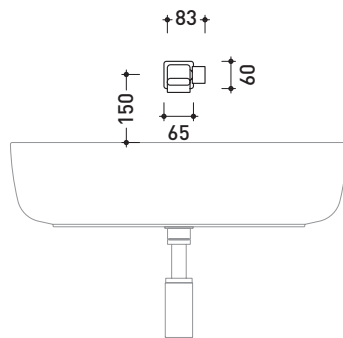

## NK3230

Wall-mounted single lever basin mixer (drain included)

Complements: **Line accessories NOKÉ**

Package dim. **39 x 17 x 8 cm**

Weight **3,1 kg**

Pz. Pallet n° -

vista zenitale / zenital view

vista frontale / frontal view