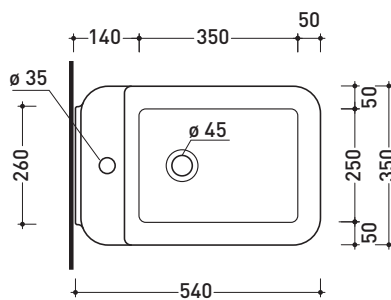

design **PATRICK NORGUET**

2013

NL218

Wall hung single-hole bidet

•WITH OVERFLOW •WITHOUT TAP HOLE ON DEMAND

Complements: **Line taps bidet:** ONE - NOKÉ - SI - FOLD - X1
Line accessories: TWO - HOOP - NOKÉ - FOLD

Technical accessories: **Universal fixing bracket for wall hung wc/bidet (41/P)**
Short chrome siphon for bidet (SIFB/CR)
Stop & Go drain (PLSG)
CERAMIC Stop & Go drain (PLCE)
Two piece set chrome tap filters (RF026)

Package dim. | Weight **23 kg** | Pz. Pallet n° **15**

CE UNI EN 14528 - CL20 Dop-No14528

vista zenitale / zenital view