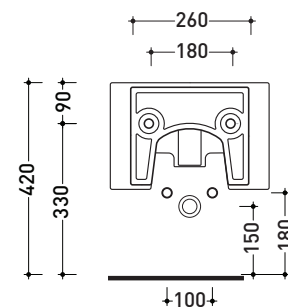

Package dim. | Weight **23 kg** | Pz. Pallet n° **15**

CE UNI EN 14528 - CL20 Dop-No14528

vista zenitale / zenital view

vista laterale / lateral view

sezione longitudinale / section

vista retro / back view

sizes in mm

Please consider a 2% tolerance on indicated measurements

CERAMIC: glossy finish

matt finish

METAL

design **PATRICK NORGUET**

2013

NLCW03