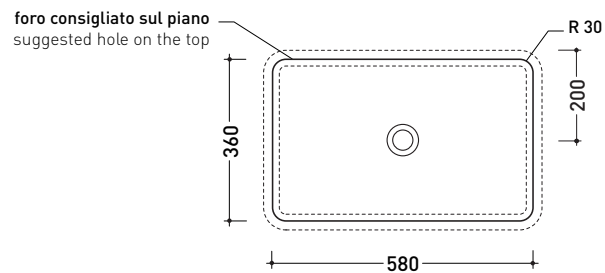

vista zenitale / zenital view