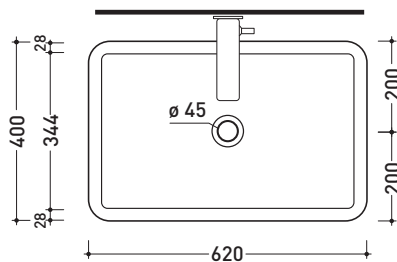

design **PATRICK NORGUET**

2013

NL62A Nile 62

Countertop basin cm 62

• WITHOUT OVERFLOW

Complements: **Forty6 shelf (F6NL)**
Solid shelf (SLNL)
Filo 60 metal structure (FI60SV)
Filo 75 metal structure (FI75SV)
Furniture BOX - depth. 50
Line taps basin: ONE - NOKÉ - FOLD - SI - X1
Line accessories: TWO - HOOP - NOKÉ - FOLD

Technical accessories: **Chrome siphon (SIFL/CR) - Telescopic chrome siphon (SIFL066)**
Stop & Go drain (PLSG)
CERAMIC Stop & Go drain (PLCE)
Two piece set chrome tap filters (RF026)

Package dim. | Weight **kg 13** | Pz. Pallet n° **24**

CE UNI EN 14688 - CL00 Dop-No14688

vista zenitale / zenital view