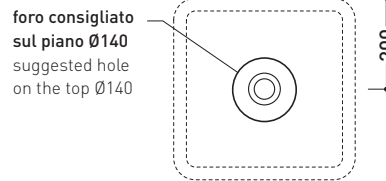

design **PATRICK NORGUET**

2013

NL40A Nile 40

Countertop basin cm 40

• WITHOUT OVERFLOW

Complements: **Forty6 shelf (F6NL)**
Solid shelf (SLNL)
Filo 60 metal structure (FI60SV)
Furniture BOX - depth. 50
Line taps basin: ONE - NOKÉ - FOLD - SI - X1
Line accessories: TWO - HOOP - NOKÉ - FOLD

Technical accessories: **Chrome siphon (SIFL/CR)** - **Telescopic chrome siphon (SIFL066)**
Stop & Go drain (PLSG)
CERAMIC Stop & Go drain (PLCE)
Two piece set chrome tap filters (RF026)

Package dim. | Weight **kg 9** | Pz. Pallet n° **48**

CE UNI EN 14688 - CL00 **Dop-No14688**

sizes in mm

Please consider a 2% tolerance on indicated measurements

CERAMIC: glossy finish

CERAMIC: matt finish

METAL