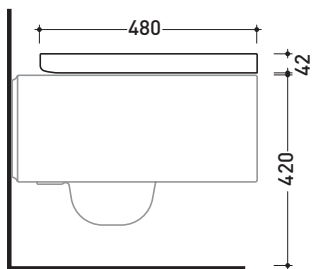

vista laterale / lateral view