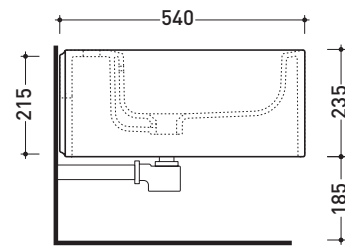

vista laterale / lateral view