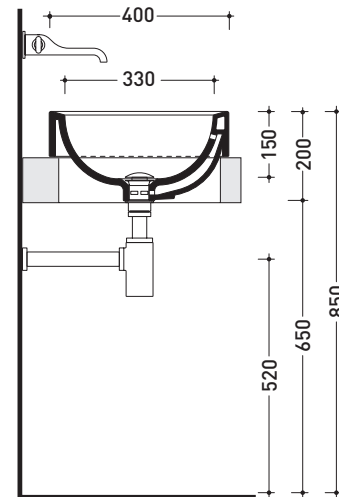

Recessed basin 62 cm

•WITH OVERFLOW

Complements: **Forty6 shelf (F6NLINC)**
Line taps basin: ONE - NOKÉ - FOLD - SI - X1
Line accessories: TWO - HOOP - NOKÉ - FOLD

Technical accessories: **Chrome siphon (SIFL/CR) - Telescopic chrome siphon (SIFL066)**
Stop & Go drain (PLSG)
CERAMIC Stop & Go drain (PLCE)
Two piece set chrome tap filters (RF026)

Package dim. | Weight **kg 16** | Pz. Pallet n° **12**

CE UNI EN 14688 - CL20 Dop-No14688

vista zenitale / zenital view

vista zenitale / zenital view

vista frontale / frontal view

sezione longitudinale / section

sizes in mm

Please consider a 2% tolerance on indicated measurements

CERAMIC: glossy finish

matt finish

METAL

design **PATRICK NORGUET**

2013

NL62H20 Nile 62