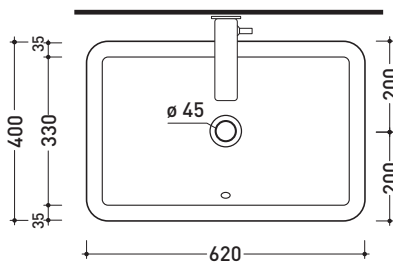

Countertop basin 62 h 20 cm

• WITH OVERFLOW

Complements: **Forty6 shelf (F6NL)**
Solid shelf (SLNL)
Furniture BOX - depth. 50
Line taps basin: ONE - NOKÉ - FOLD - SI - X1
Line accessories: TWO - HOOP - NOKÉ - FOLD

CE UNI EN 14688 - CL20 Dop-No14688

vista zenitale / zenital view

foro consigliato
 sul piano Ø140
 suggested hole
 on the top Ø140

vista zenitale / zenital view

vista frontale / frontal view

sezione longitudinale / section