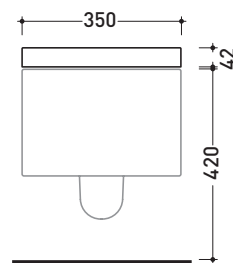

vista frontale / frontal view