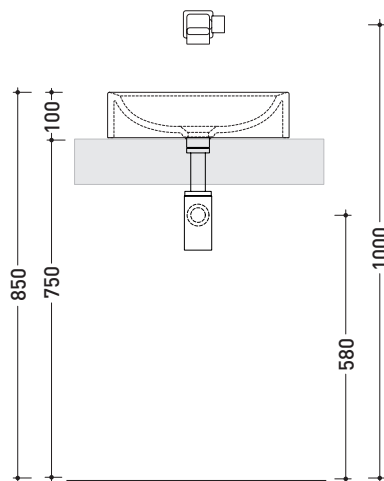

CE UNI EN 14688 - CL00 Dop-No14688

vista zenitale / zenital view

foro consigliato
sul piano Ø140
suggested hole
on the top Ø140

vista zenitale / zenital view

vista frontale / frontal view

sezione longitudinale / section

design **PATRICK NORGUET**

2013

NL40A Nile 40

Countertop basin cm 40

• WITHOUT OVERFLOW

Complements: **Forty6 shelf (F6NL)**
Solid shelf (SLNL)
Filo 60 metal structure (FI60SV)
Furniture BOX - depth. 50
Line taps basin: ONE - NOKÉ - FOLD - SI - X1
Line accessories: TWO - HOOP - NOKÉ - FOLD

Technical accessories: **Chrome siphon (SIFL/CR)** - **Telescopic chrome siphon (SIFL066)**
Stop & Go drain (PLSG)
CERAMIC Stop & Go drain (PLCE)
Two piece set chrome tap filters (RF026)

Package dim. | Weight **kg 9** | Pz. Pallet n° **48**

CE UNI EN 14688 - CL00 **Dop-No14688**

vista zenitale / zenital view

vista zenitale / zenital view

vista frontale / frontal view

sezione longitudinale / section

sizes in mm

Please consider a 2% tolerance on indicated measurements