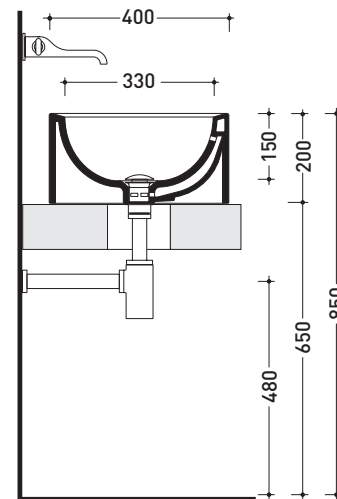

CE UNI EN 14688 - CL20 Dop-No14688

vista zenitale / zenital view

foro consigliato
 sul piano Ø140
 suggested hole
 on the top Ø140

vista zenitale / zenital view

vista frontale / frontal view

sezione longitudinale / section

sizes in mm

Please consider a 2% tolerance on indicated measurements

CERAMIC: glossy finish

matt finish

METAL

design **PATRICK NORGUET**

2013

NL62A Nile 62