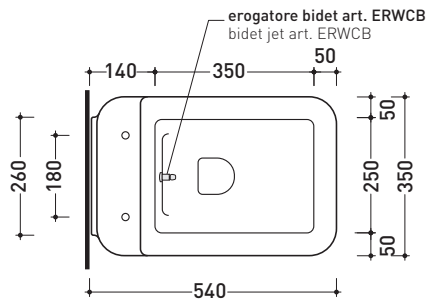

Package dim. | Weight **25 kg** | Pz. Pallet n° **15**

CE UNI EN 997

Dop-No997

vista zenitale / zenital view

vista laterale / lateral view

sezione longitudinale / section

vista retro / back view

sizes in mm

NL118G + ERWCB*

Wall hung wc with gocclean® system

* **WARNING:** the hole for the bidet jet must be requested

Complements: Soft-closing thermosetting wrapping seat&cover (NLCW03)
Line accessories: TWO - HOOP - NOKÉ - FOLD

Technical accessories: Universal fixing bracket for wall hung wc/bidet (41/P)

Package dim. | Weight 26 kg | Pz. Pallet n° 15

UNI EN 997 Dop-No997

WHILE STOCKS LAST

vista zenitale / zenital view

dettaglio erogatore / bidet jet detail