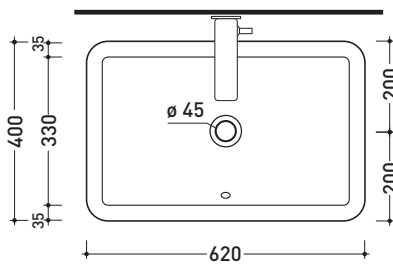

Recessed basin 62 cm

•WITH OVERFLOW

Complements: **Forty6 shelf (F6NLINC)**
Line taps basin: ONE - NOKÉ - FOLD - SI - X1
Line accessories: TWO - HOOP - NOKÉ - FOLD

Technical accessories: **Chrome siphon (SIFL/CR) - Telescopic chrome siphon (SIFL066)**
Stop & Go drain (PLSG)
CERAMIC Stop & Go drain (PLCE)
Two piece set chrome tap filters (RF026)

Package dim. | Weight **kg 16** | Pz. Pallet n° **12**

CE UNI EN 14688 - CL20 Dop-No14688

vista zenitale / zenital view

vista zenitale / zenital view

vista frontale / frontal view

sezione longitudinale / section