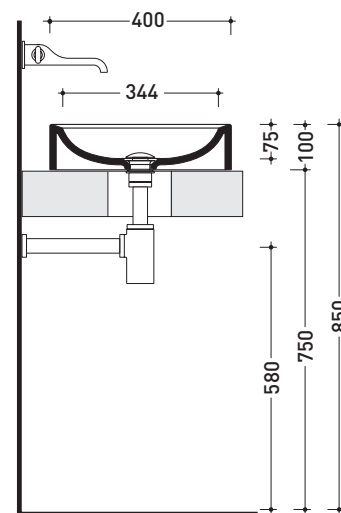

CE UNI EN 14688 - CL00 Dop-No14688

vista zenitale / zenital view

foro consigliato
sul piano Ø140
suggested hole
on the top Ø140

vista zenitale / zenital view

vista frontale / frontal view

sezione longitudinale / section

design **PATRICK NORGUET**

2013

NL40A Nile 40

Countertop basin cm 40

• WITHOUT OVERFLOW

Complements: **Forty6 shelf (F6NL)**
Solid shelf (SLNL)
Filo 60 metal structure (FI60SV)
Furniture BOX - depth. 50
Line taps basin: ONE - NOKÉ - FOLD - SI - X1
Line accessories: TWO - HOOP - NOKÉ - FOLD

CE UNI EN 14688 - CL00 **Dop-No14688**

vista zenitale / zenital view

vista zenitale / zenital view

vista frontale / frontal view

sezione longitudinale / section

sizes in mm

Please consider a 2% tolerance on indicated measurements