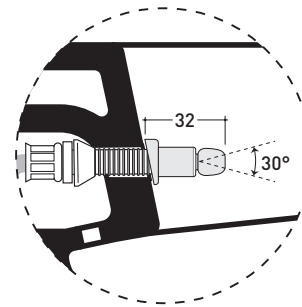

Technical accessories: Universal fixing bracket for wall hung wc/bidet (41/P)

Package dim. | Weight 26 kg | Pz. Pallet n° 15

UNI EN 997 Dop-No997

WHILE STOCKS LAST

vista zenitale / zenital view

dettaglio erogatore / bidet jet detail