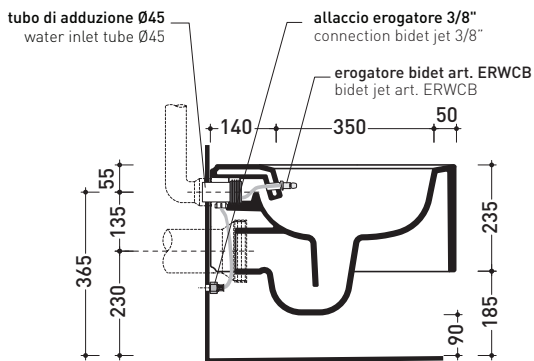

Technical accessories: Universal fixing bracket for wall hung wc/bidet (41/P)

Package dim. | Weight 26 kg | Pz. Pallet n° 15

UNI EN 997 Dop-No997

WHILE STOCKS LAST

vista zenitale / zenital view

dettaglio erogatore / bidet jet detail