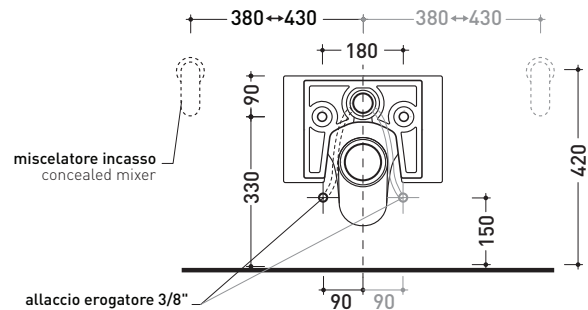

vista retro / back view

sizes in mm

Please consider a 2% tolerance on indicated measurements

CERAMIC: glossy finish

matt finish

FLAMINIA does not recommend combining this toilet model with rapid-flow/flushometer systems or traditional high tanks