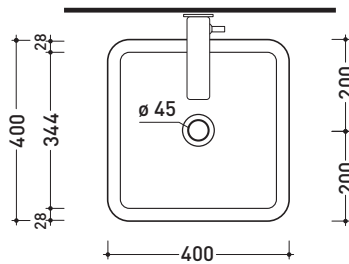

CE UNI EN 14688 - CL00 Dop-No14688

vista zenitale / zenital view

foro consigliato
sul piano Ø140
suggested hole
on the top Ø140

vista zenitale / zenital view

vista frontale / frontal view

sezione longitudinale / section

design **PATRICK NORGUET**

2013

NL40A Nile 40

Countertop basin cm 40

• WITHOUT OVERFLOW

Complements: **Forty6 shelf (F6NL)**
Solid shelf (SLNL)
Filo 60 metal structure (FI60SV)
Furniture BOX - depth. 50
Line taps basin: ONE - NOKÉ - FOLD - SI - X1
Line accessories: TWO - HOOP - NOKÉ - FOLD

CE UNI EN 14688 - CL00 **Dop-No14688**

vista zenitale / zenital view

vista zenitale / zenital view

vista frontale / frontal view

sezione longitudinale / section

sizes in mm

Please consider a 2% tolerance on indicated measurements