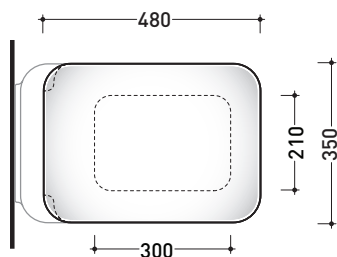

design **PATRICK NORGUET**

2013

NLCW03

Soft-closing thermosetting wrapping seat & cover

Complements: **Nile wall hung wc** (NL118)
Nile goclean wall hung wc (NL118G)

Package dim. | Weight **kg 2** | Pz. Pallet n° -

vista zenitale / zenital view