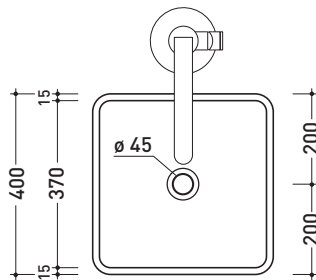

Technical accessories: **Chrome siphon (SIFL/CR)**  
**Stop & Go drain (PLSG)**  
**Ceramic Stop&Go drain (PLCE)**

Package dim. **42,5 x 42,5 x 90 cm** | Weight **45 kg** | Pz. Pallet n° **4**

CE UNI EN 14688 - CL00 Dop-No14688

## MW40C Monowash 40

**Standing column-basin 40 cm**

(floor fixing kit art. 9005 and siphon art. FMT/SIF included)

• WITHOUT OVERFLOW • WITHOUT TAP LEDGE

Complements: **Line taps basin free-standing: ONE - FOLD**  
**Line accessories: TWO - HOOP - NOKÉ - FOLD**

Technical accessories: **Stop & Go drain (PLSG)**  
**Ceramic Stop&Go drain (PLCE)**

Package dim. **42,5 x 42,5 x 90 cm** | Weight **45 kg** | Pz. Pallet n° **4**

CE UNI EN 14688 - CL00 Dop-No14688

vista zenitale / zenital view

allaccio scarico tramite  
 raccordo tecnico per lavabo in  
 PP 40/50 mm con morsetto  
 drainage connection: use a PP  
 40/50 mm connector for  
 washbasin with holdfast

vista zenitale / zenital view