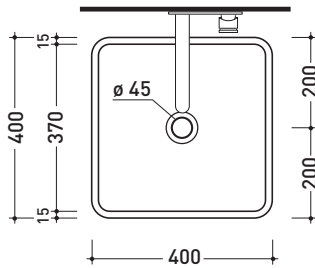

## MW40P Monowash 40

Wall column-basin 40 cm

(floor fixing kit art. 9005 included)

•WITHOUT OVERFLOW •WITHOUT TAP LEDGE

Complements: **Line wall-taps basin: ONE - NOKÈ - SI**  
**Line accessories: TWO - HOOP - NOKÈ - FOLD**

Technical accessories: **Chrome siphon (SIFL/CR)**  
**Stop & Go drain (PLSG)**  
**Ceramic Stop&Go drain (PLCE)**

Package dim. **42,5 x 42,5 x 90 cm** | Weight **45 kg** | Pz. Pallet n° **4**

CE UNI EN 14688 - CL00 Dop-No14688

vista zenitale / zenital view

vista frontale / frontal view

sezione longitudinale / section

sizes in mm

Please consider a 2% tolerance on indicated measurements

CERAMIC: glossy finish

matt finish

METAL

allaccio scarico tramite  
 raccordo tecnico per lavabo in  
 PP 40/50 mm con morsetto  
 drainage connection: use a PP  
 40/50 mm connector for  
 washbasin with holdfast

vista zenitale / zenital view