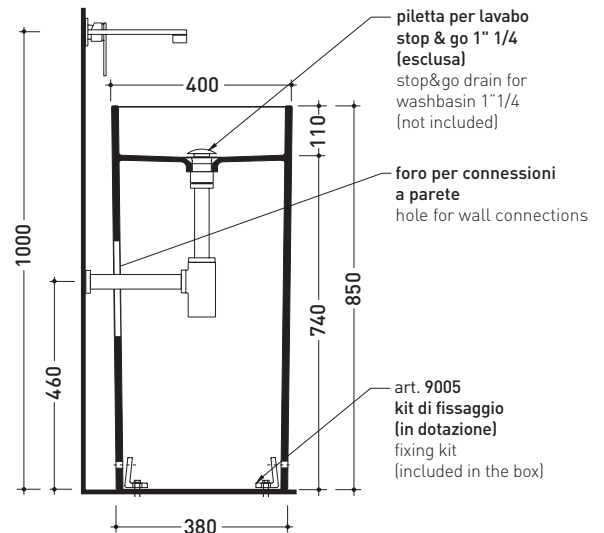

## MW40P Monowash 40

Wall column-basin 40 cm

(floor fixing kit art. 9005 included)

•WITHOUT OVERFLOW •WITHOUT TAP LEDGE

Complements: **Line wall-taps basin: ONE - NOKÈ - SI**  
**Line accessories: TWO - HOOP - NOKÈ - FOLD**

Technical accessories: **Chrome siphon (SIFL/CR)**  
**Stop & Go drain (PLSG)**  
**Ceramic Stop&Go drain (PLCE)**

Package dim. **42,5 x 42,5 x 90 cm** | Weight **45 kg** | Pz. Pallet n° **4**

CE UNI EN 14688 - CL00 Dop-No14688

vista zenitale / zenital view

vista frontale / frontal view

sezione longitudinale / section

sizes in mm

Please consider a 2% tolerance on indicated measurements

CERAMIC: glossy finish

matt finish

METAL

allaccio scarico tramite  
 raccordo tecnico per lavabo in  
 PP 40/50 mm con morsetto  
 drainage connection: use a PP  
 40/50 mm connector for  
 washbasin with holdfast

vista zenitale / zenital view