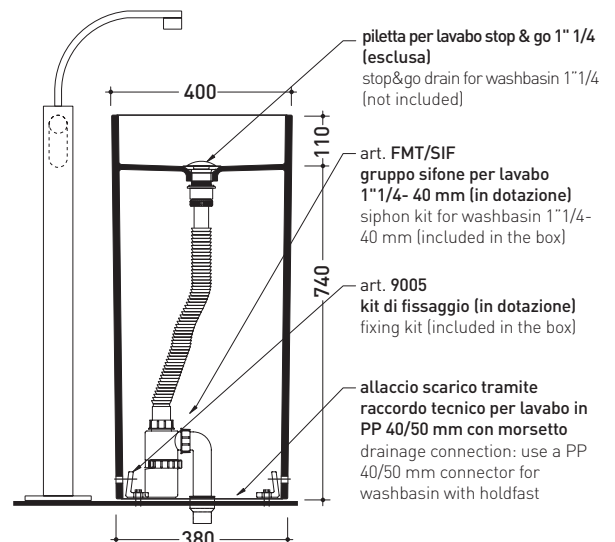

## MW40C Monowash 40

**Standing column-basin 40 cm**

(floor fixing kit art. 9005 and siphon art. FMT/SIF included)

• WITHOUT OVERFLOW • WITHOUT TAP LEDGE

Complements: **Line taps basin free-standing: ONE - FOLD**  
**Line accessories: TWO - HOOP - NOKÉ - FOLD**

Technical accessories: **Stop & Go drain (PLSG)**  
**Ceramic Stop&Go drain (PLCE)**

Package dim. **42,5 x 42,5 x 90 cm** | Weight **45 kg** | Pz. Pallet n° **4**

CE UNI EN 14688 - CL00 Dop-No14688

vista zenitale / zenital view

allaccio scarico tramite  
 raccordo tecnico per lavabo in  
 PP 40/50 mm con morsetto  
 drainage connection: use a PP  
 40/50 mm connector for  
 washbasin with holdfast

vista zenitale / zenital view

vista frontale / frontal view

sezione longitudinale / section

piletta per lavabo stop & go 1" 1/4  
 (esclusa)  
 stop&go drain for washbasin 1"1/4  
 (not included)

art. FMT/SIF  
 gruppo sifone per lavabo  
 1"1/4- 40 mm (in dotazione)  
 siphon kit for washbasin 1"1/4-  
 40 mm (included in the box)