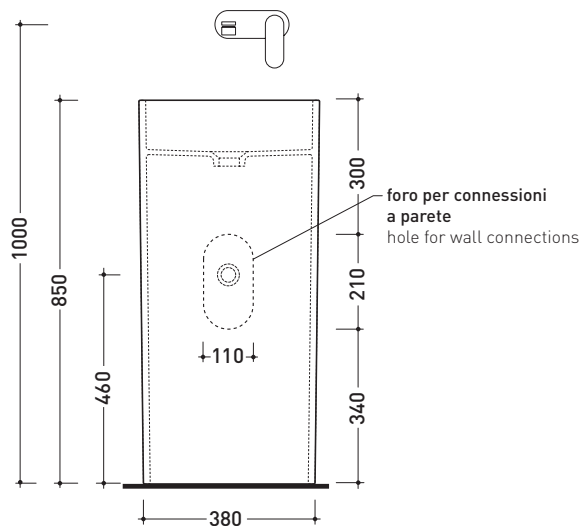

## MW40P Monowash 40

Wall column-basin 40 cm

(floor fixing kit art. 9005 included)

•WITHOUT OVERFLOW •WITHOUT TAP LEDGE

Complements: **Line wall-taps basin: ONE - NOKÈ - SI**  
**Line accessories: TWO - HOOP - NOKÈ - FOLD**

Technical accessories: **Chrome siphon (SIFL/CR)**  
**Stop & Go drain (PLSG)**  
**Ceramic Stop&Go drain (PLCE)**

Package dim. **42,5 x 42,5 x 90 cm** | Weight **45 kg** | Pz. Pallet n° **4**

CE UNI EN 14688 - CL00 Dop-No14688

vista zenitale / zenital view

vista frontale / frontal view

sezione longitudinale / section

sizes in mm

Please consider a 2% tolerance on indicated measurements

CERAMIC: glossy finish

matt finish

METAL

allaccio scarico tramite  
 raccordo tecnico per lavabo in  
 PP 40/50 mm con morsetto  
 drainage connection: use a PP  
 40/50 mm connector for  
 washbasin with holdfast

vista zenitale / zenital view