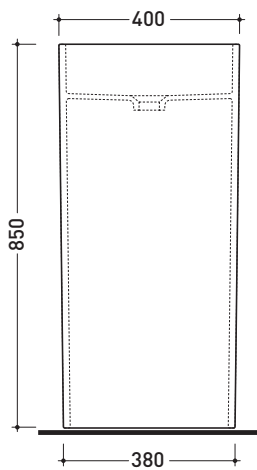

vista zenitale / zenital view

vista frontale / frontal view

sezione longitudinale / section

sizes in mm

Please consider a 2% tolerance on indicated measurements

CERAMIC: glossy finish

matt finish

METAL

Technical accessories: **Stop & Go drain (PLSG)**  
**Ceramic Stop&Go drain (PLCE)**

Package dim. **42,5 x 42,5 x 90 cm** | Weight **45 kg** | Pz. Pallet n° **4**

CE UNI EN 14688 - CL00 Dop-No14688

vista zenitale / zenital view

allaccio scarico tramite  
 raccordo tecnico per lavabo in  
 PP 40/50 mm con morsetto  
 drainage connection: use a PP  
 40/50 mm connector for  
 washbasin with holdfast

vista zenitale / zenital view