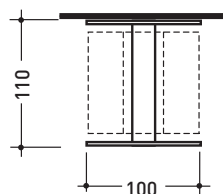

2000

➔ **FLAMINIA.**

HPSP

Towel hook 5 cm

Complements: **Line taps:** ONE
Line taps: SI

Package dim. **12 x 8 x 9 cm** | Weight **0,2 kg** | Pz. Pallet n° -

vista frontale / frontal view

vista zenitale / zenital view

HPR

Paper holder

Complements: **Line taps:** ONE
Line taps: SI

Package dim. **12 x 8 x 9 cm** | Weight **0,6 kg** | Pz. Pallet n° -

vista frontale / frontal view

vista zenitale / zenital view

size in mm

january 2014

BRASS: glossy finish

chrome

design **JEREMY KING** and **RICCARDO ROSELLI**

2000

HPF

Toilet brush holder

Complements: **Line taps:** ONE
Line taps: SI

Package dim. **42 x 15 x 13 cm** | Weight **1,3 kg** | Pz. Pallet n° -

vista zenitale / zenital view

vista frontale / frontal view

vista laterale / lateral view

size in mm

january 2014

BRASS: glossy finish

chrome