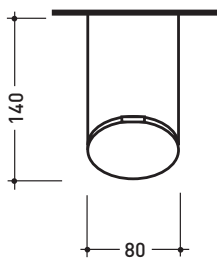

2000

➔ **FLAMINIA.**

HPSP

Towel hook 5 cm

Complements: **Line taps:** ONE
Line taps: SI

Package dim. **12 x 8 x 9 cm** | Weight **0,2 kg** | Pz. Pallet n° -

vista frontale / frontal view

vista zenitale / zenital view

HPR

Paper holder

Complements: **Line taps:** ONE
Line taps: SI

Package dim. **12 x 8 x 9 cm** | Weight **0,6 kg** | Pz. Pallet n° -

vista frontale / frontal view

vista zenitale / zenital view

size in mm

january 2014

BRASS: glossy finish

chrome

design **JEREMY KING** and **RICCARDO ROSELLI**

2000

HPF

Toilet brush holder

Complements: **Line taps:** ONE
Line taps: SI

Package dim. **42 x 15 x 13 cm** | Weight **1,3 kg** | Pz. Pallet n° -

vista zenitale / zenital view

vista frontale / frontal view

vista laterale / lateral view

size in mm

january 2014

BRASS: glossy finish

chrome