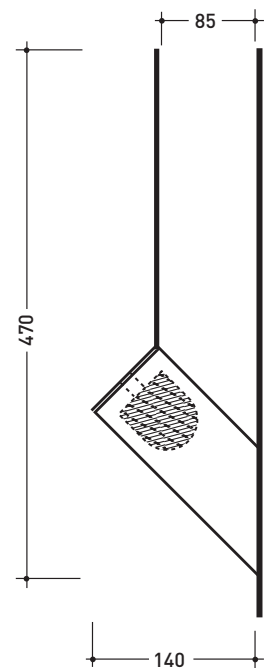

vista laterale / lateral view

size in mm

january 2014

BRASS: glossy finish

chrome