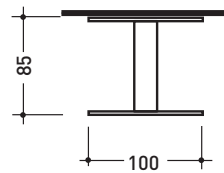

vista zenitale / zenital view

size in mm

january 2014

BRASS: glossy finish

chrome