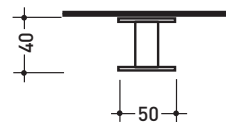

2000

➔ **FLAMINIA.**

HPSP

Towel hook 5 cm

Complements: **Line taps:** ONE
Line taps: SI

Package dim. **12 x 8 x 9 cm** | Weight **0,2 kg** | Pz. Pallet n° -

vista frontale / frontal view

vista zenitale / zenital view

HPR

Paper holder

Complements: **Line taps:** ONE
Line taps: SI

Package dim. **12 x 8 x 9 cm** | Weight **0,6 kg** | Pz. Pallet n° -

vista frontale / frontal view

vista zenitale / zenital view

size in mm

january 2014