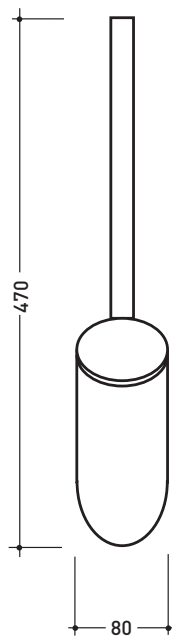

vista frontale / frontal view