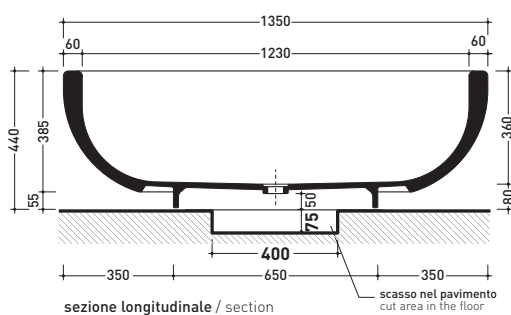

CE UNI EN 14688 - CL00 Dop-No14688

vista zenitale / zenital view

vista zenitale / zenital view

vista frontale / frontal view

sezione longitudinale / section

sizes in mm

Please consider a 2% tolerance on indicated measurements

april 2019

Fonte Fontana

➔ **FLAMINIA.**

design **GIULIO CAPPELLINI**

2005

FN135 Fontana

Laid on the floor shower-tub in Pietraluce 135 cm - drain cover matching color the bathtub (drainage system and fixing kit art. SIFVA included)

● WITHOUT OVERFLOW

Complements: **Line taps shower-tub: ONE - NOKÉ - SI - FOLD**
Line accessories: TWO - HOOP - NOKÉ - FOLD

Package dim. **143 x 143 x 60 cm** | Weight **200 kg** | Pz. Pallet n° **1**

CE UNI EN 14516 Dop-No14516

Preinstallazione - Preinstallation

vista zenitale / zenital view

Capacità Max / Max Capacity 280 L.
Peso Netto / Net Weight 170 Kg.

sezione longitudinale / section

vista frontale / frontal view

sizes in mm