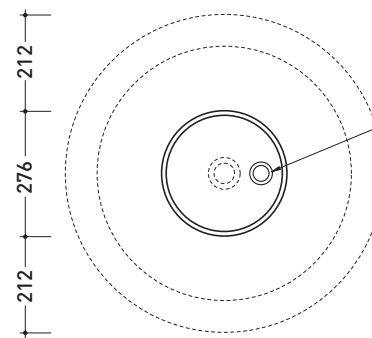

Complements: **Line taps basin:** ONE - NOKÉ - SI - X1
Line accessories: TWO - HOOP - NOKÉ - FOLD

Technical accessories: **Stop & Go drain (PLSG)**
CERAMIC Stop & Go drain (PLCE)

Package dim. basin: **69,5 x 28 x 71 cm** | Weight **30 kg** | Pz. Pallet n° **10**

Package dim. pedestal: **28 x 28 x 60,5 cm** | Weight **14,7 kg** | Pz. Pallet n° **24**

CE UNI EN 14688 - CL00 Dop-No14688

vista zenitale / zenital view

vista zenitale / zenital view

allaccio scarico tramite raccordo tecnico per lavabo in PP 40/50 mm con morsetto
drainage connection: use a PP 40/50 mm connector for washbasin with holdfast