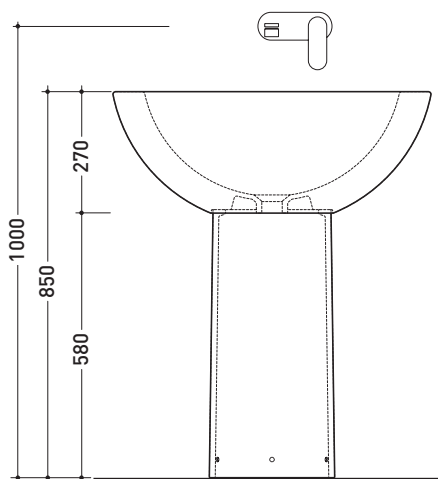

Complements: **Line taps basin:** ONE - NOKÉ - SI - X1
Line accessories: TWO - HOOP - NOKÉ - FOLD

Technical accessories: **Stop & Go drain (PLSG)**
CERAMIC Stop & Go drain (PLCE)

Package dim. basin: **69,5 x 28 x 71 cm** | Weight **30 kg** | Pz. Pallet n° **10**

Package dim. pedestal: **28 x 28 x 60,5 cm** | Weight **14,7 kg** | Pz. Pallet n° **24**

CE UNI EN 14688 - CL00 Dop-No14688

vista zenitale / zenital view

vista zenitale / zenital view

allaccio scarico tramite raccordo tecnico per lavabo in PP 40/50 mm con morsetto
drainage connection: use a PP 40/50 mm connector for washbasin with holdfast

vista frontale / frontal view

sezione longitudinale / section

pielletta per lavabo stop & go 1" 1/4 (non inclusa)
stop&go drain for washbasin 1" 1/4 (not included)

art. FMT/SIF gruppo sifone per lavabo 1" 1/4 - 40 mm (in dotazione)
siphon kit for washbasin 1" 1/4 - 40 mm (included in the box)

art. 9005 kit di fissaggio (in dotazione)
fixing kit (included in the box)

allaccio scarico tramite raccordo tecnico per lavabo in PP 40/50 mm con morsetto
drainage connection: use a PP 40/50 mm connector for washbasin with holdfast