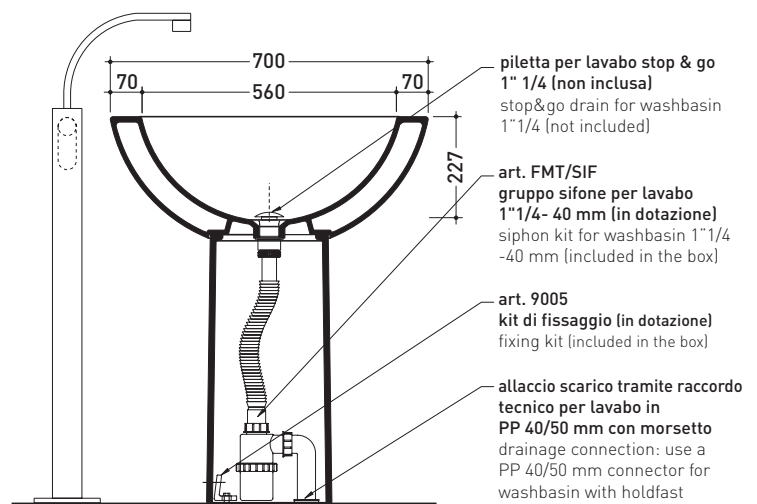

Complements: **Line taps basin:** ONE - NOKÉ - SI - X1
Line accessories: TWO - HOOP - NOKÉ - FOLD

Technical accessories: **Stop & Go drain (PLSG)**
CERAMIC Stop & Go drain (PLCE)

Package dim. basin: **69,5 x 28 x 71 cm** | Weight **30 kg** | Pz. Pallet n° **10**

Package dim. pedestal: **28 x 28 x 60,5 cm** | Weight **14,7 kg** | Pz. Pallet n° **24**

CE UNI EN 14688 - CL00 Dop-No14688

vista zenitale / zenital view

vista zenitale / zenital view

allaccio scarico tramite raccordo tecnico per lavabo in PP 40/50 mm con morsetto
drainage connection: use a PP 40/50 mm connector for washbasin with holdfast

vista frontale / frontal view

sezione longitudinale / section

pielletta per lavabo stop & go 1" 1/4 (non inclusa)
stop&go drain for washbasin 1" 1/4 (not included)

art. FMT/SIF gruppo sifone per lavabo 1" 1/4 - 40 mm (in dotazione)
siphon kit for washbasin 1" 1/4 - 40 mm (included in the box)

art. 9005 kit di fissaggio (in dotazione)
fixing kit (included in the box)

allaccio scarico tramite raccordo tecnico per lavabo in PP 40/50 mm con morsetto
drainage connection: use a PP 40/50 mm connector for washbasin with holdfast