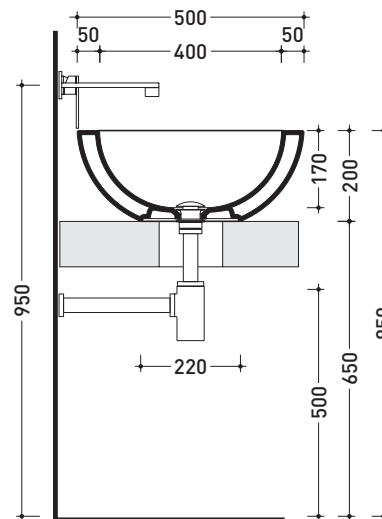

Package dim. pedestal: **28 x 28 x 60,5 cm** | Weight **14,7 kg** | Pz. Pallet n° **24**

CE UNI EN 14688 - CL00 Dop-No14688

vista zenitale / zenital view

vista zenitale / zenital view

allaccio scarico tramite raccordo tecnico per lavabo in PP 40/50 mm con morsetto
drainage connection: use a PP 40/50 mm connector for washbasin with holdfast

Technical accessories: **Chrome siphon (SIFL/CR) - Telescopic chrome siphon (SIFL066)**
Stop & Go drain (PLSG)
CERAMIC Stop & Go drain (PLCE)
Two piece set chrome tap filters (RF026)

Package dim. **52,5 x 20 x 50 cm** | Weight **14,5 kg** | Pz. Pallet n° **20**

CE UNI EN 14688 - CL00 Dop-No14688

vista zenitale / zenital view

vista zenitale / zenital view

vista frontale / frontal view

sezione longitudinale / section

sizes in mm

Please consider a 2% tolerance on indicated measurements