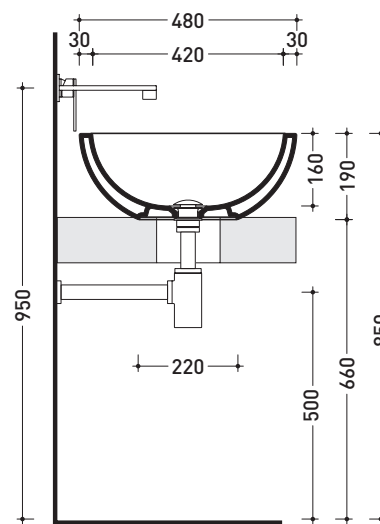

Technical accessories: **Chrome siphon (SIFL/CR) - Telescopic chrome siphon (SIFL066)**
Stop & Go drain (PLSG)
CERAMIC Stop & Go drain (PLCE)
Two piece set chrome tap filters (RF026)

Package dim. **52,5 x 20 x 50 cm** | Weight **14,5 kg** | Pz. Pallet n° **20**

CE UNI EN 14688 - CL00 Dop-No14688

vista zenitale / zenital view

vista zenitale / zenital view

vista frontale / frontal view

sezione longitudinale / section

sizes in mm

Please consider a 2% tolerance on indicated measurements

● WITHOUT OVERFLOW

Complements: **Line taps shower-tub: ONE - NOKÉ - SI - FOLD**
Line accessories: TWO - HOOP - NOKÉ - FOLD

Package dim. **143 x 143 x 60 cm** | Weight **200 kg** | Pz. Pallet n° **1**

CE UNI EN 14516 Dop-No14516

Preinstallazione - Preinstallation

vista zenitale / zenital view

Capacità Max / Max Capacity 280 L.
Peso Netto / Net Weight 170 Kg.

sezione longitudinale / section

vista frontale / frontal view

sizes in mm