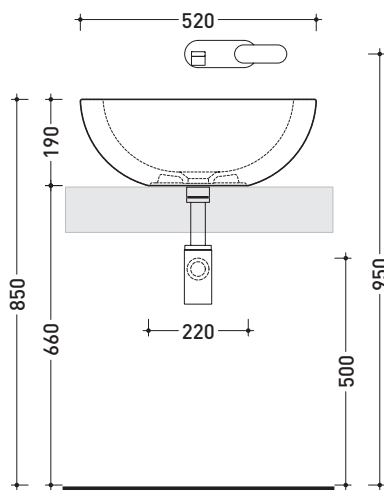

Package dim. pedestal: **28 x 28 x 60,5 cm** | Weight **14,7 kg** | Pz. Pallet n° **24**

CE UNI EN 14688 - CL00 Dop-No14688

vista zenitale / zenital view

vista zenitale / zenital view

allaccio scarico tramite raccordo tecnico per lavabo in PP 40/50 mm con morsetto
drainage connection: use a PP 40/50 mm connector for washbasin with holdfast

Technical accessories: **Chrome siphon (SIFL/CR) - Telescopic chrome siphon (SIFL066)**
Stop & Go drain (PLSG)
CERAMIC Stop & Go drain (PLCE)
Two piece set chrome tap filters (RF026)

Package dim. **52,5 x 20 x 50 cm** | Weight **14,5 kg** | Pz. Pallet n° **20**

CE UNI EN 14688 - CL00 Dop-No14688

vista zenitale / zenital view

vista zenitale / zenital view

vista frontale / frontal view

sezione longitudinale / section

sizes in mm

Please consider a 2% tolerance on indicated measurements

● WITHOUT OVERFLOW

Complements: **Line taps shower-tub: ONE - NOKÉ - SI - FOLD**
Line accessories: TWO - HOOP - NOKÉ - FOLD

Package dim. **143 x 143 x 60 cm** | Weight **200 kg** | Pz. Pallet n° **1**

CE UNI EN 14516 Dop-No14516