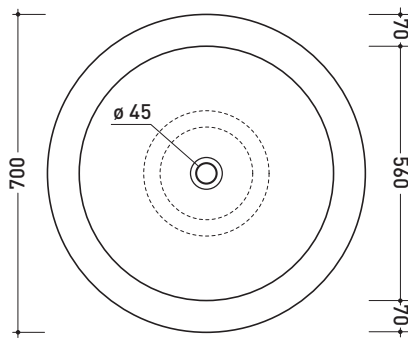

Complements: **Line taps basin:** ONE - NOKÉ - SI - X1
Line accessories: TWO - HOOP - NOKÉ - FOLD

Technical accessories: **Stop & Go drain (PLSG)**
CERAMIC Stop & Go drain (PLCE)

Package dim. basin: **69,5 x 28 x 71 cm** | Weight **30 kg** | Pz. Pallet n° **10**

Package dim. pedestal: **28 x 28 x 60,5 cm** | Weight **14,7 kg** | Pz. Pallet n° **24**

CE UNI EN 14688 - CL00 Dop-No14688

vista zenitale / zenital view

vista zenitale / zenital view

allaccio scarico tramite raccordo tecnico per lavabo in PP 40/50 mm con morsetto
drainage connection: use a PP 40/50 mm connector for washbasin with holdfast