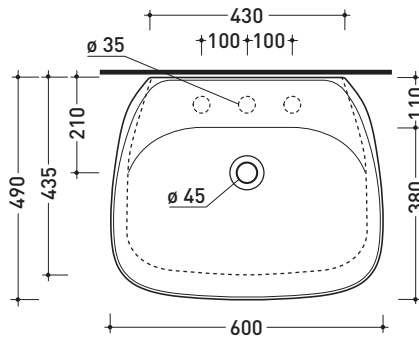

Package dim. cm | Weight 18 kg | Pz. Pallet n° -

UNI EN 14528 - CL20 Dop-No14528

vista zenitale / zenital view

vista laterale / lateral view

sezione longitudinale / section

vista retro / back view

sizes in mm

CE

vista zenitale / zenital view

vista laterale / lateral view

vista frontale / frontal view

sizes in mm

THERMOSETTING: glossy finish

white

matt finish

milky white

carbone

argilla

2021

FU60L Fluo 60

Countertop - wall hung basin 60 cm with tap ledge

•WITH OVERFLOW •ARRANGED FOR THREE HOLES TAP

Complements: **Forty6 shelf (F65058)**
Filo 75 structure (FI75SV - FI75SC)
Furniture BOX - depth. 50
Line taps basin: ONE - NOKÈ - SI - FOLD - X1
Line accessories: TWO - HOOP - NOKÈ - FOLD

Package dim. cm | Weight 15 kg | Pz. Pallet n° -

UNI EN 14688 - CL20 Dop-No14688

vista zenitale / zenital view

vista zenitale / zenital view

vista frontale / frontal view

sezione longitudinale / section

sizes in mm