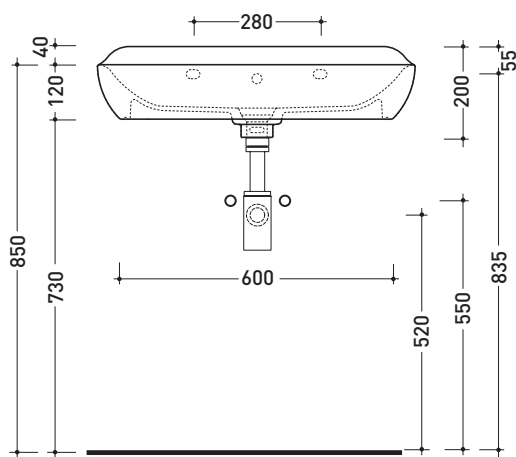

march 2021

2021

FU70L Fluo 70

Countertop - wall hung basin 70 cm with tap ledge

•WITH OVERFLOW •ARRANGED FOR THREE HOLES TAP

Complements: **Forty6 shelf (F65058)**
Furniture BOX - depth. 50
Line taps basin: ONE - NOKÈ - SI - FOLD - X1
Line accessories: TWO - HOOP - NOKÈ - FOLD

Package dim. cm | Weight **16 kg** | Pz. Pallet n° -

CE UNI EN 14688 - CL20 Dop-No14688

vista zenitale / zenital view

vista zenitale / zenital view

vista frontale / frontal view

sezione longitudinale / section

sizes in mm

Please consider a 2% tolerance on indicated measurements

CERAMIC: glossy finish

matt finish

<https://www.ceramicaflaminia.it/en/products/348-fluo>

©ceramicaflaminiaspa - All rights reserved. Unauthorized copying, publication, reproduction as well as partial reproduction are prohibited