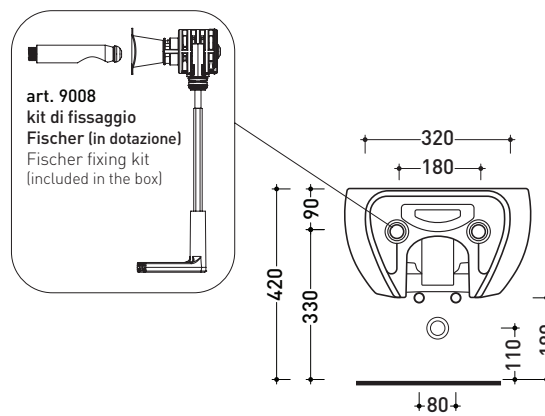

Complements: **Line taps bidet:** ONE - NOKÈ - SI - FOLD - X1
Line accessories: TWO - HOOP - NOKÈ - FOLD

Technical accessories: **Universal fixing bracket for wall hung wc/bidet** (41/P)
Short chrome siphon for bidet (SIFB/CR)
Stop & Go drain (PLSG)
CERAMIC Stop & Go drain (PLCE)
Two piece set chrome tap filters (RF026)

Package dim. cm | Weight 18 kg | Pz. Pallet n° -

UNI EN 14528 - CL20 Dop-No14528

vista zenitale / zenital view

vista laterale / lateral view

sezione longitudinale / section

vista retro / back view

sizes in mm