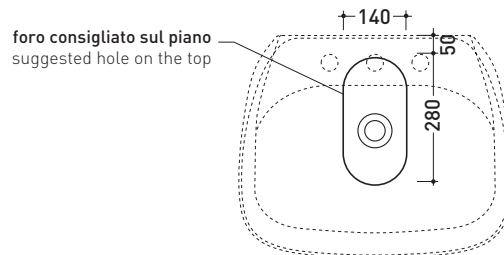

vista zenitale / zenital view