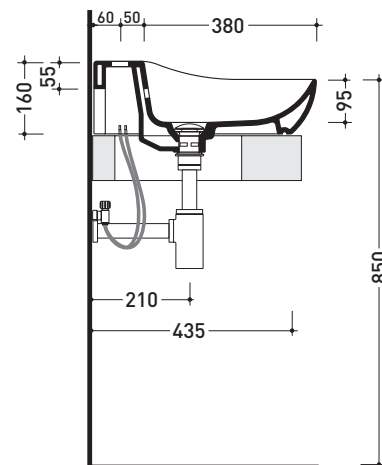

march 2021

2021

FU70L Fluo 70

Countertop - wall hung basin 70 cm with tap ledge

•WITH OVERFLOW •ARRANGED FOR THREE HOLES TAP

Complements: **Forty6 shelf (F65058)**
Furniture BOX - depth. 50
Line taps basin: ONE - NOKÈ - SI - FOLD - X1
Line accessories: TWO - HOOP - NOKÈ - FOLD

Technical accessories: **Chrome siphon (SIFL/CR) - Telescopic chrome siphon (SIFL066)**
Stop & Go drain (PLSG)
CERAMIC Stop & Go drain (PLCE)
Two piece set chrome tap filters (RF026)
Fixing kit for wall (9002)

Package dim. cm | Weight **16 kg** | Pz. Pallet n° -

CE UNI EN 14688 - CL20 Dop-No14688

vista zenitale / zenital view

vista zenitale / zenital view

vista frontale / frontal view

sezione longitudinale / section

sizes in mm

Please consider a 2% tolerance on indicated measurements

CERAMIC: glossy finish

matt finish

<https://www.ceramicaflaminia.it/en/products/348-fluo>

©ceramicaflaminiaspa - All rights reserved. Unauthorized copying, publication, reproduction as well as partial reproduction are prohibited