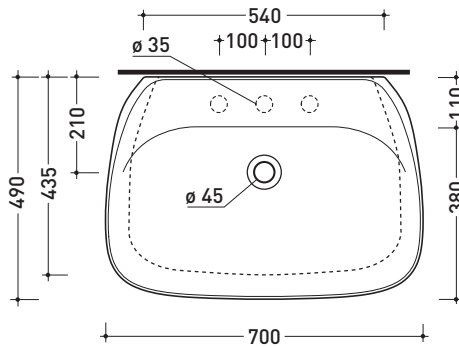

Package dim. cm | Weight 15 kg | Pz. Pallet n° -

UNI EN 14688 - CL20 Dop-No14688

vista zenitale / zenital view

vista zenitale / zenital view

vista frontale / frontal view

sezione longitudinale / section

sizes in mm

march 2021

2021

FU70L Fluo 70

Countertop - wall hung basin 70 cm with tap ledge

•WITH OVERFLOW •ARRANGED FOR THREE HOLES TAP

Complements: **Forty6 shelf (F65058)**
Furniture BOX - depth. 50
Line taps basin: ONE - NOKÈ - SI - FOLD - X1
Line accessories: TWO - HOOP - NOKÈ - FOLD

Package dim. cm | Weight **16 kg** | Pz. Pallet n° -

CE UNI EN 14688 - CL20 Dop-No14688

vista zenitale / zenital view

vista zenitale / zenital view

vista frontale / frontal view

sezione longitudinale / section