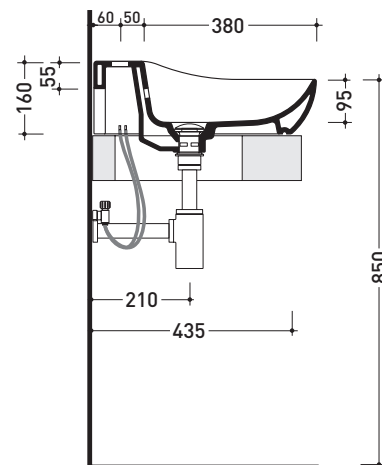

Package dim. cm | Weight 15 kg | Pz. Pallet n° -

UNI EN 14688 - CL20 Dop-No14688

vista zenitale / zenital view

vista zenitale / zenital view

vista frontale / frontal view

sezione longitudinale / section

sizes in mm

march 2021

2021

FU70L Fluo 70

Countertop - wall hung basin 70 cm with tap ledge

•WITH OVERFLOW •ARRANGED FOR THREE HOLES TAP

Complements: **Forty6 shelf (F65058)**
Furniture BOX - depth. 50
Line taps basin: ONE - NOKÈ - SI - FOLD - X1
Line accessories: TWO - HOOP - NOKÈ - FOLD

Package dim. cm | Weight **16 kg** | Pz. Pallet n° -

CE UNI EN 14688 - CL20 Dop-No14688

vista zenitale / zenital view

vista zenitale / zenital view

vista frontale / frontal view

sezione longitudinale / section