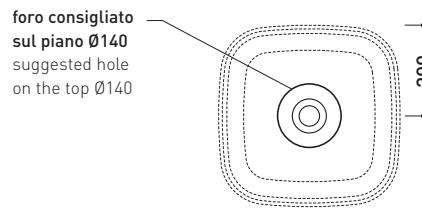

design **ALESSIO PINTO**

2019

FG40A Flag 40

Countertop basin 40 cm

●WITHOUT OVERFLOW ●WITHOUT TAP LEDGE

Complements: **Forty6 shelf (F6PS65)**
Filo 60 / 75 structure (FI60SV - FI75SV - FI75SC)
Furniture BOX - depth. 37
Furniture BOX - depth. 50
Line taps basin: ONE - NOKÉ - SI - FOLD - X1
Line accessories: TWO - HOOP - NOKÉ - FOLD

Technical accessories: **Chrome siphon (SIFL/CR) - Telescopic chrome siphon (SIFL066)**
Stop & Go drain (PLSG)
CERAMIC Stop & Go drain (PLCE)
CHROME waste with automatic integrated overflow (PLTPCE)
Waste with automatic integrated overflow and CERAMIC cover (PLTPCR)
Two piece set chrome tap filters (RF026)

Package dim. **cm** | Weight **8,6 kg** | Pz. Pallet n° **42**

CE UNI EN 14688 - CL00 Dop-No14688

sizes in mm

Please consider a 2% tolerance on indicated measurements

CERAMIC: glossy finish

matt finish

<http://www.ceramicaflaminia.it/en/products/345-flag>

©ceramicaflaminiaspa - All rights reserved. Unauthorized copying, publication, reproduction as well as partial reproduction are prohibited

february 2021