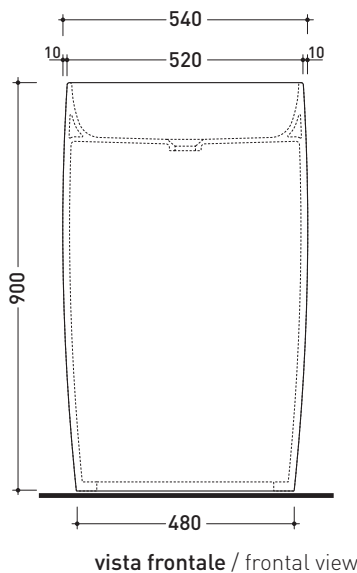

design **ALESSIO PINTO**

2019

FG52C MonoFlag

Standing column-basin 54 cm

(floor fixing kit art. 9005 and siphon art. FMT/SIF included)

● WITHOUT OVERFLOW ● WITHOUT TAP LEDGE

Complements: **Line taps basin free-standing: ONE - FOLD**
Line accessories: TWO - HOOP - NOKÉ - FOLD

Technical accessories: **Stop & Go drain (PLSG)**
Ceramic Stop&Go drain (PLCE)
CHROME waste with automatic integrated overflow (PLTPCE)
Waste with automatic integrated overflow and CERAMIC cover (PLTPCR)

Package dim. cm | Weight **49 kg** | Pz. Pallet n° -

CE UNI EN 14688 - CL00 Dop-No14688