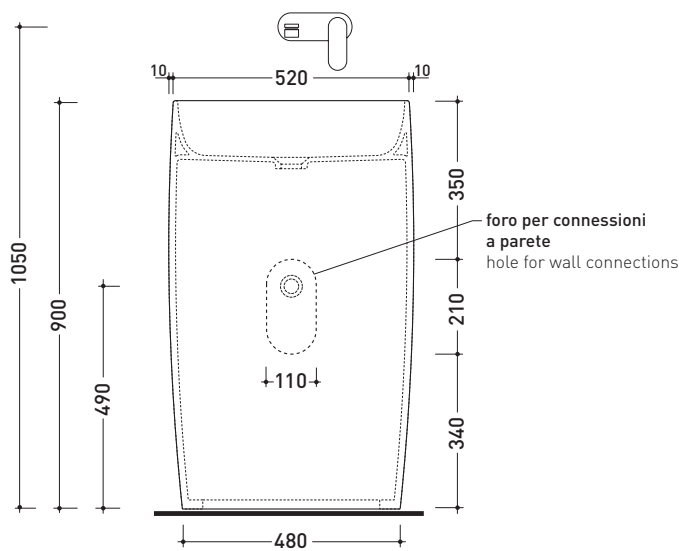

Technical accessories: **Universal fixing bracket for wall hung wc/bidet** (41/P)

Package dim. **cm** | Weight **20,5 kg** | Pz. Pallet n° **15**

CE UNI EN 997

Dop-No997

vista zenitale / zenital view

vista laterale / lateral view

©ceramicaflaminiaspa - All rights reserved. Unauthorized copying, publication, reproduction as well as partial reproduction are prohibited

february 2021

design **ALESSIO PINTO**

2019

FG52P MonoFlag

Wall column-basin 54 cm

Package dim. **cm** | Weight **49 kg** | Pz. Pallet n° -

CE UNI EN 14688 - CL00 Dop-No14688

vista zenitale / zenital view

vista frontale / frontal view

sezione longitudinale / section

sizes in mm

Please consider a 2% tolerance on indicated measurements

february 2021

design **ALESSIO PINTO**

2019

FG52SPE

Reversible mirror 52x72 cm with transparent beveled edge and LED light

Package dim.

Weight **6 kg**

Pz. Pallet n° -