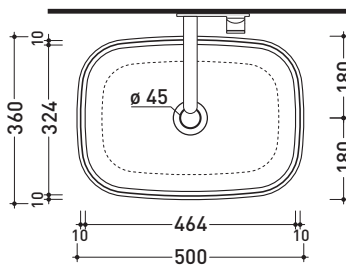

Package dim. **cm** | Weight **8,6 kg** | Pz. Pallet n° **42**

CE UNI EN 14688 - CL00 Dop-No14688

vista zenitale / zenital view

vista zenitale / zenital view

vista frontale / frontal view

sezione longitudinale / section

february 2021

design **ALESSIO PINTO**

2019

FG50A Flag 50

Countertop basin 50 cm

•WITHOUT OVERFLOW •WITHOUT TAP LEDGE

Complements: **Forty6 shelf (F6PS65)**
Filo 60 / 75 structure (FI60SV - FI75SV - FI75SC)
Furniture BOX - depth. 37
Furniture BOX - depth. 50
Line taps basin: ONE - NOKÉ - SI - FOLD - X1
Line accessories: TWO - HOOP - NOKÉ - FOLD

Package dim. **cm** | Weight **15,3 kg** | Pz. Pallet n° **18**

CE UNI EN 14688 - CL00 Dop-No14688

vista zenitale / zenital view

foro consigliato
sul piano Ø140
suggested hole
on the top Ø140

vista zenitale / zenital view