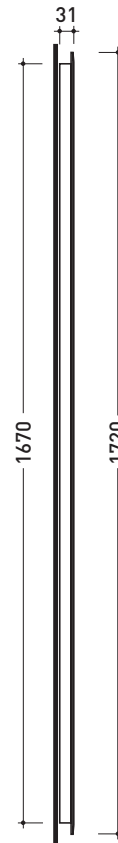

vista laterale / lateral view

sizes in mm

ELECTRICAL CHARACTERISTICS

- type of lamp: **strip LED**
- class: **A**
- lp code: **IP23**
- rated power: **30 W**

<http://www.ceramicaflaminia.it/en/products/345-flag>

©ceramicaflaminiaspa - All rights reserved. Unauthorized copying, publication, reproduction as well as partial reproduction are prohibited

february 2021