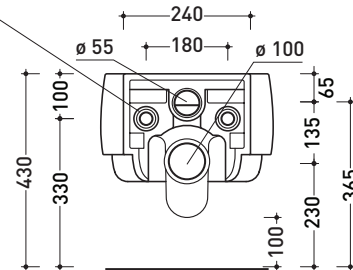

Technical accessories: **Universal fixing bracket for wall hung wc/bidet** (41/P)

Package dim. **cm** | Weight **20,5 kg** | Pz. Pallet n° **15**

CE UNI EN 997

Dop-No997

vista zenitale / zenital view

vista laterale / lateral view

sezione longitudinale / section

art. 9008
 kit di fissaggio
 Fischer (in dotazione)
 Fischer fixing kit
 (included in the box)

vista retro / back view

sizes in mm

Please consider a 2% tolerance on indicated measurements