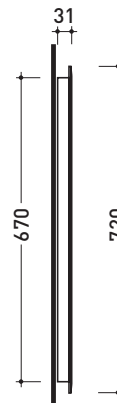

Package dim. **cm** | Weight **49 kg** | Pz. Pallet n° -

CE UNI EN 14688 - CL00 Dop-No14688

vista zenitale / zenital view

vista frontale / frontal view

sezione longitudinale / section

sizes in mm

Please consider a 2% tolerance on indicated measurements

february 2021

design **ALESSIO PINTO**

2019

FG52SPE

Reversible mirror 52x72 cm with transparent beveled edge and LED light

Package dim.

Weight **6 kg**

Pz. Pallet n° -

CE

vista frontale / frontal view

vista laterale / lateral view

vista zenitale / zenital view

sizes in mm

ELECTRICAL CHARACTERISTICS

- type of lamp: **strip LED**
- class: **A**
- lp code: **IP23**
- rated power: **30 W**

→ **FLAMINIA.**

CE

vista frontale / frontal view

vista laterale / lateral view

vista zenitale / zenital view

sizes in mm

ELECTRICAL CHARACTERISTICS

- type of lamp: **strip LED**
- class: **A**
- lp code: **IP23**
- rated power: **30 W**