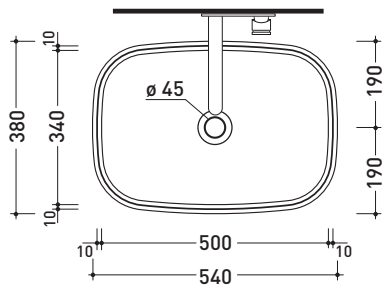

Technical accessories: **Universal fixing bracket for wall hung wc/bidet** (41/P)

Package dim. **cm** | Weight **20,5 kg** | Pz. Pallet n° **15**

CE UNI EN 997

Dop-No997

vista zenitale / zenital view

vista laterale / lateral view

sezione longitudinale / section

art. 9008
 kit di fissaggio
 Fischer (in dotazione)
 Fischer fixing kit
 (included in the box)

vista retro / back view

sizes in mm

Please consider a 2% tolerance on indicated measurements

©ceramicaflaminiaspa - All rights reserved. Unauthorized copying, publication, reproduction as well as partial reproduction are prohibited

february 2021

design **ALESSIO PINTO**

2019

FG52P MonoFlag

Wall column-basin 54 cm

Package dim. **cm** | Weight **49 kg** | Pz. Pallet n° -

CE UNI EN 14688 - CL00 Dop-No14688

vista zenitale / zenital view

vista frontale / frontal view

sezione longitudinale / section

sizes in mm

Please consider a 2% tolerance on indicated measurements