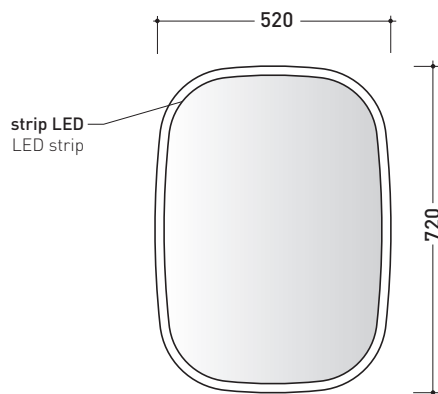

Technical accessories: **Universal fixing bracket for wall hung wc/bidet** (41/P)

Package dim. **cm** | Weight **20,5 kg** | Pz. Pallet n° **15**

CE UNI EN 997

Dop-No997

vista zenitale / zenital view

vista laterale / lateral view

february 2021

design **ALESSIO PINTO**

2019

FG52SPE

Reversible mirror 52x72 cm with transparent beveled edge and LED light

Package dim.

Weight **6 kg**

Pz. Pallet n° -

CE

vista frontale / frontal view

vista laterale / lateral view

vista zenitale / zenital view

sizes in mm

ELECTRICAL CHARACTERISTICS

- type of lamp: **strip LED**
- class: **A**
- lp code: **IP23**
- rated power: **30 W**