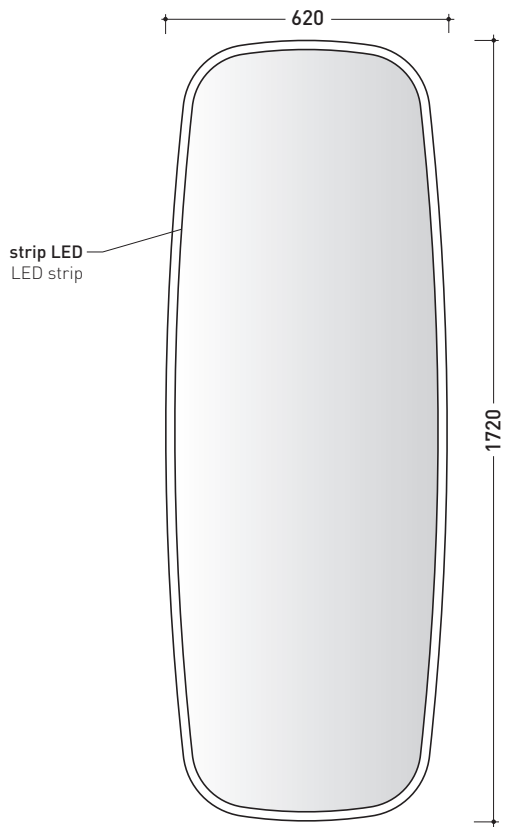

february 2021

design **ALESSIO PINTO**

2019

FG52SPE

Reversible mirror 52x72 cm with transparent beveled edge and LED light

Package dim.

Weight **6 kg**

Pz. Pallet n° -

CE

vista frontale / frontal view

vista laterale / lateral view

vista zenitale / zenital view

sizes in mm

ELECTRICAL CHARACTERISTICS

- type of lamp: **strip LED**
- class: **A**
- lp code: **IP23**
- rated power: **30 W**

Flag

design **ALESSIO PINTO**

2020

FG172SPE

Reversible mirror 62x172 cm with transparent beveled edge and LED light

Package dim.

Weight **6 kg**

Pz. Pallet n° -

→ **FLAMINIA.**

CE

vista frontale / frontal view

vista laterale / lateral view

vista zenitale / zenital view

sizes in mm

ELECTRICAL CHARACTERISTICS

- type of lamp: **strip LED**
- class: **A**
- lp code: **IP23**
- rated power: **30 W**