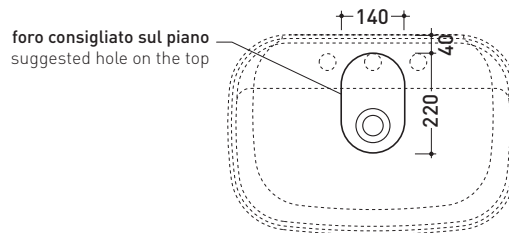

vista zenitale / zenital view