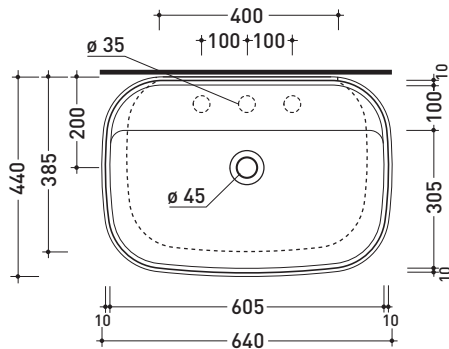

Complements: **Flag wall hung wc goclean (FG118G)**

Package dim. cm	Weight 3,2 kg	Pz. Pallet n° -
-----------------	----------------------	-----------------

CE

vista zenitale / zenital view

vista laterale / lateral view

argilla

design **ALESSIO PINTO**

2019

FG64L Flag 64

Countertop - wall hung basin 64 cm with tap ledge

•WITH OVERFLOW •ARRANGED FOR THREE HOLES TAP

Complements: **Forty6 shelf (F65058)**
Filo 75 structure (FI75SV - FI75SC)
Furniture BOX - depth. 50
Line taps basin: ONE - NOKÉ - SI - FOLD - X1
Line accessories: TWO - HOOP - NOKÉ - FOLD

CE UNI EN 14688 - CL20 Dop-No14688

vista zenitale / zenital view

vista zenitale / zenital view

vista frontale / frontal view

sezione longitudinale / section

sizes in mm

Please consider a 2% tolerance on indicated measurements