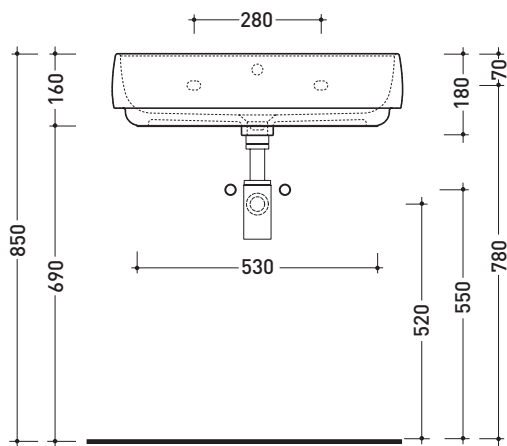

argilla

design **ALESSIO PINTO**

2019

FG64L Flag 64

Countertop - wall hung basin 64 cm with tap ledge

•WITH OVERFLOW •ARRANGED FOR THREE HOLES TAP

Complements: **Forty6 shelf (F65058)**
Filo 75 structure (FI75SV - FI75SC)
Furniture BOX - depth. 50
Line taps basin: ONE - NOKÉ - SI - FOLD - X1
Line accessories: TWO - HOOP - NOKÉ - FOLD

Technical accessories: **Chrome siphon (SIFL/CR) - Telescopic chrome siphon (SIFL066)**
Stop & Go drain (PLSG)
CERAMIC Stop & Go drain (PLCE)
Two piece set chrome tap filters (RF026)

Package dim. | Weight **17 kg** | Pz. Pallet n° **12**

CE UNI EN 14688 - CL20 Dop-No14688

vista zenitale / zenital view

vista zenitale / zenital view

vista frontale / frontal view

sezione longitudinale / section

sizes in mm

Please consider a 2% tolerance on indicated measurements