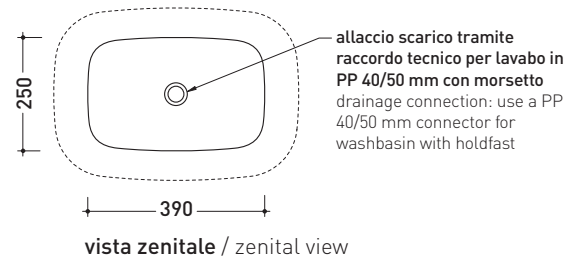

design **ALESSIO PINTO**

2019

FG52C MonoFlag

Standing column-basin 54 cm

(floor fixing kit art. 9005 and siphon art. FMT/SIF included)

● WITHOUT OVERFLOW ● WITHOUT TAP LEDGE

Complements: **Line taps basin free-standing: ONE - FOLD**
Line accessories: TWO - HOOP - NOKÉ - FOLD

Technical accessories: **Stop & Go drain (PLSG)**
Ceramic Stop&Go drain (PLCE)
CHROME waste with automatic integrated overflow (PLTPCE)
Waste with automatic integrated overflow and CERAMIC cover (PLTPCR)

Package dim. cm | Weight **49 kg** | Pz. Pallet n° -

CE UNI EN 14688 - CL00 Dop-No14688