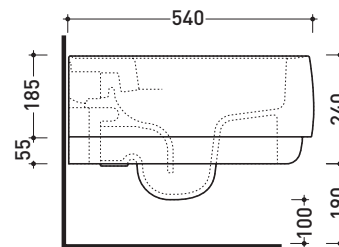

Technical accessories: **Universal fixing bracket for wall hung wc/bidet** (41/P)

Package dim. **cm** | Weight **20,5 kg** | Pz. Pallet n° **15**

CE UNI EN 997

Dop-No997

vista zenitale / zenital view

vista laterale / lateral view

sezione longitudinale / section

art. 9008
 kit di fissaggio
 Fischer (in dotazione)
 Fischer fixing kit
 (included in the box)

vista retro / back view

sizes in mm

Please consider a 2% tolerance on indicated measurements