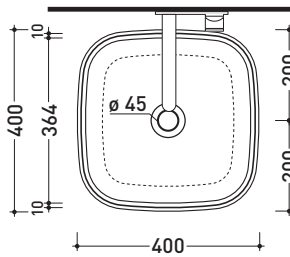

CE UNI EN 14688 - CL20 Dop-No14688

vista zenitale / zenital view

vista zenitale / zenital view

vista frontale / frontal view

sezione longitudinale / section

sizes in mm

Please consider a 2% tolerance on indicated measurements

february 2021

design **ALESSIO PINTO**

2019

FG40A Flag 40

Countertop basin 40 cm

●WITHOUT OVERFLOW ●WITHOUT TAP LEDGE

Complements: **Forty6 shelf (F6PS65)**
Filo 60 / 75 structure (FI60SV - FI75SV - FI75SC)
Furniture BOX - depth. 37
Furniture BOX - depth. 50
Line taps basin: ONE - NOKÉ - SI - FOLD - X1
Line accessories: TWO - HOOP - NOKÉ - FOLD

Package dim. **cm** | Weight **8,6 kg** | Pz. Pallet n° **42**

CE UNI EN 14688 - CL00 Dop-No14688

vista zenitale / zenital view

vista zenitale / zenital view

vista frontale / frontal view

sezione longitudinale / section