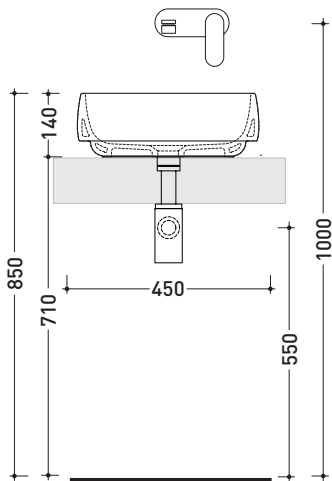

february 2021

design **ALESSIO PINTO**

2019

FG40A Flag 40

Countertop basin 40 cm

●WITHOUT OVERFLOW ●WITHOUT TAP LEDGE

Complements: **Forty6 shelf (F6PS65)**
Filo 60 / 75 structure (FI60SV - FI75SV - FI75SC)
Furniture BOX - depth. 37
Furniture BOX - depth. 50
Line taps basin: ONE - NOKÉ - SI - FOLD - X1
Line accessories: TWO - HOOP - NOKÉ - FOLD

Package dim. **cm** | Weight **8,6 kg** | Pz. Pallet n° **42**

CE UNI EN 14688 - CL00 Dop-No14688

vista zenitale / zenital view

vista zenitale / zenital view

vista frontale / frontal view

sezione longitudinale / section