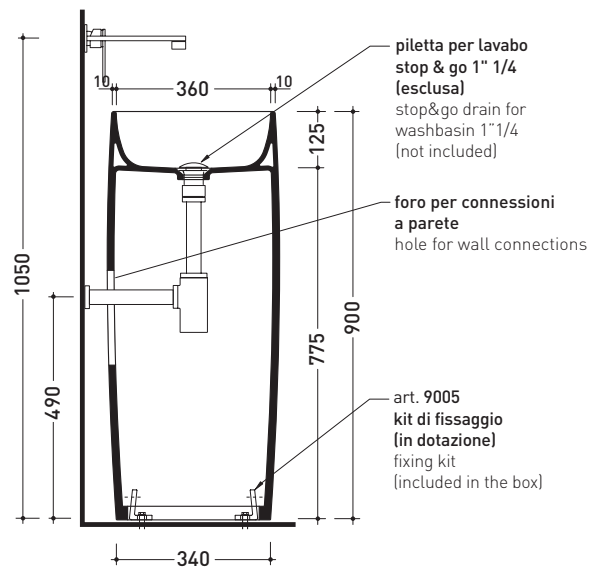

(floor fixing kit art. 9005 included)

●WITHOUT OVERFLOW ●WITHOUT TAP LEDGE

Complements: **Line wall-taps basin: ONE - NOKÈ - SI**
Line accessories: TWO - HOOP - NOKÈ - FOLD

Technical accessories:
Chrome siphon (SIFL/CR)
Stop & Go drain (PLSG)
Ceramic Stop&Go drain (PLCE)
CHROME waste with automatic integrated overflow (PLTPCE)
Waste with automatic integrated overflow and CERAMIC cover (PLTPCR)

Package dim. **cm** | Weight **49 kg** | Pz. Pallet n° -

CE UNI EN 14688 - CL00 Dop-No14688

vista zenitale / zenital view

vista frontale / frontal view

sezione longitudinale / section

sizes in mm

Please consider a 2% tolerance on indicated measurements

february 2021

design **ALESSIO PINTO**

2019

FG52SPE

Reversible mirror 52x72 cm with transparent beveled edge and LED light

Package dim.

Weight **6 kg**

Pz. Pallet n° -

CE

vista frontale / frontal view

vista laterale / lateral view

vista zenitale / zenital view

sizes in mm

ELECTRICAL CHARACTERISTICS

- type of lamp: **strip LED**
- class: **A**
- lp code: **IP23**
- rated power: **30 W**