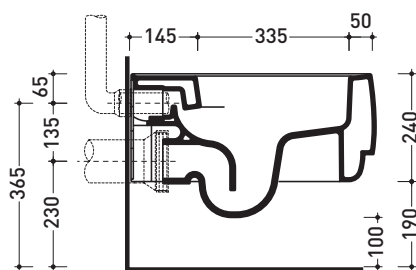

Technical accessories: **Universal fixing bracket for wall hung wc/bidet** (41/P)

Package dim. **cm** | Weight **20,5 kg** | Pz. Pallet n° **15**

CE UNI EN 997

Dop-No997

vista zenitale / zenital view

vista laterale / lateral view

sezione longitudinale / section

art. 9008
 kit di fissaggio
 Fischer (in dotazione)
 Fischer fixing kit
 (included in the box)

vista retro / back view

sizes in mm

Please consider a 2% tolerance on indicated measurements