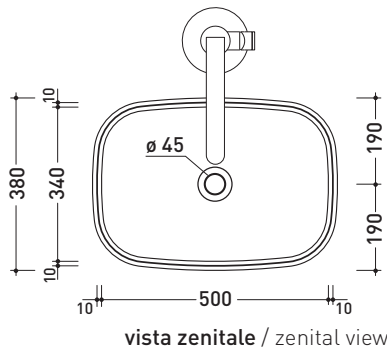

design **ALESSIO PINTO**

2019

FG52C MonoFlag

Standing column-basin 54 cm

(floor fixing kit art. 9005 and siphon art. FMT/SIF included)

● WITHOUT OVERFLOW ● WITHOUT TAP LEDGE

Complements: **Line taps basin free-standing: ONE - FOLD**
Line accessories: TWO - HOOP - NOKÉ - FOLD

Technical accessories: **Stop & Go drain (PLSG)**
Ceramic Stop&Go drain (PLCE)
CHROME waste with automatic integrated overflow (PLTPCE)
Waste with automatic integrated overflow and CERAMIC cover (PLTPCR)

Package dim. cm | Weight **49 kg** | Pz. Pallet n° -

CE UNI EN 14688 - CL00 Dop-No14688