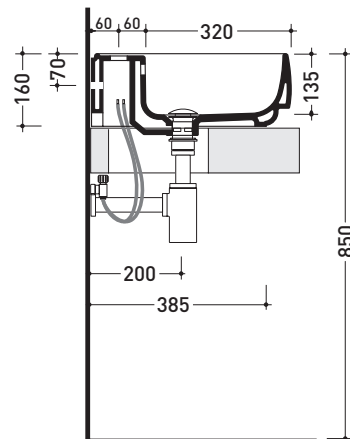

CE UNI EN 14688 - CL20 Dop-No14688

vista zenitale / zenital view

vista zenitale / zenital view

vista frontale / frontal view

sezione longitudinale / section

sizes in mm

Please consider a 2% tolerance on indicated measurements