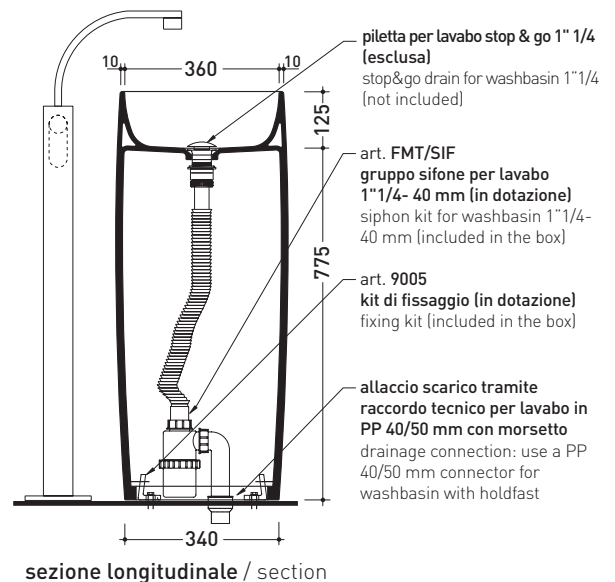

design **ALESSIO PINTO**

2019

FG52C MonoFlag

Standing column-basin 54 cm

(floor fixing kit art. 9005 and siphon art. FMT/SIF included)

● WITHOUT OVERFLOW ● WITHOUT TAP LEDGE

Complements: **Line taps basin free-standing: ONE - FOLD**
Line accessories: TWO - HOOP - NOKÉ - FOLD

Technical accessories: **Stop & Go drain (PLSG)**
Ceramic Stop&Go drain (PLCE)
CHROME waste with automatic integrated overflow (PLTPCE)
Waste with automatic integrated overflow and CERAMIC cover (PLTPCR)

Package dim. cm | Weight **49 kg** | Pz. Pallet n° -

CE UNI EN 14688 - CL00 Dop-No14688