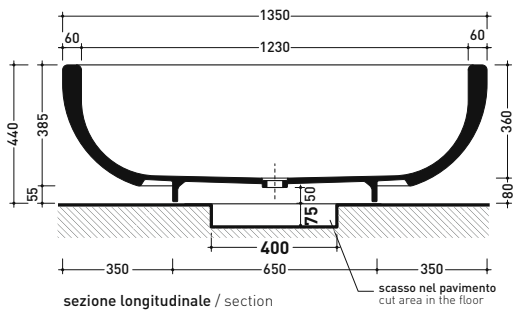

design GIULIO CAPPELLINI

2005

FN135 Fontana

Laid on the floor shower-tub in Pietraluce 135 cm - drain cover matching color the bathtub (drainage system and fixing kit art. SIFVA2 included)

• without overflow

Complements: **Line taps shower-tub:** ONE - NOKÉ - SI - FOLD
Line accessories: TWO - HOOP - NOKÉ - FOLD

Package dim. 143 x 143 x 60 cm | Weight 200 kg | Pz. Pallet n° 1

CE UNI EN 14516 Dop-No14516

Preinstallazione - Preinstallation

vista zenitale / zenital view

Capacità Max / Max Capacity 280 L.
Peso Netto / Net Weight 170 Kg.

sizes in mm