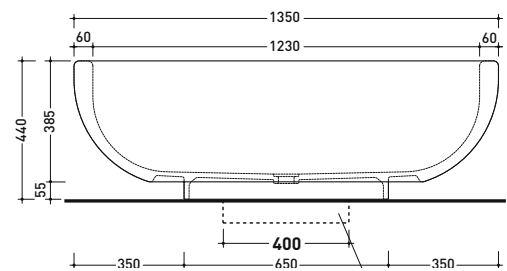

design GIULIO CAPPELLINI

2005

FN135 Fontana

Laid on the floor shower-tub in Pietraluce 135 cm - drain cover matching color the bathtub (drainage system and fixing kit art. SIFVA2 included)

• without overflow

Complements: **Line taps shower-tub:** ONE - NOKÉ - SI - FOLD
Line accessories: TWO - HOOP - NOKÉ - FOLD

Package dim. 143 x 143 x 60 cm | Weight 200 kg | Pz. Pallet n° 1

CE UNI EN 14516 Dop-No14516

Preinstallazione - Preinstallation

vista zenitale / zenital view

Capacità Max / Max Capacity 280 L.
Peso Netto / Net Weight 170 Kg.

sizes in mm