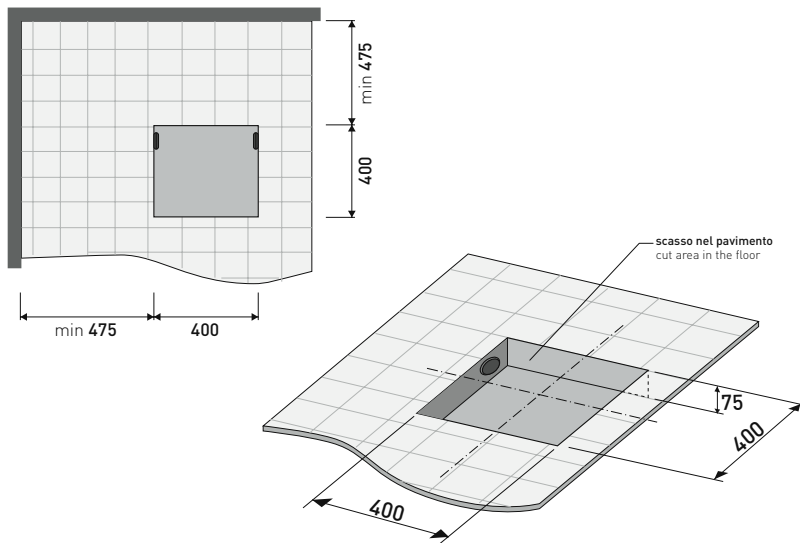

design GIULIO CAPPELLINI

2005

FN135 Fontana

Laid on the floor shower-tub in Pietraluce 135 cm - drain cover matching color the bathtub (drainage system and fixing kit art. SIFVA2 included)

• without overflow

Complements: **Line taps shower-tub:** ONE - NOKÉ - SI - FOLD
Line accessories: TWO - HOOP - NOKÉ - FOLD

Package dim. 143 x 143 x 60 cm | Weight 200 kg | Pz. Pallet n° 1

CE UNI EN 14516 Dop-No14516

Preinstallazione - Preinstallation

vista zenitale / zenital view

Capacità Max / Max Capacity 280 L.
Peso Netto / Net Weight 170 Kg.

sizes in mm