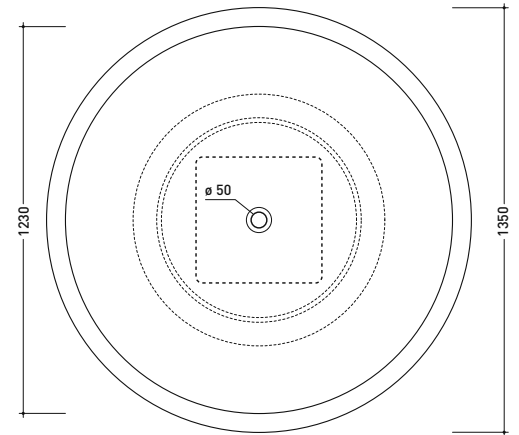

design GIULIO CAPPELLINI

2005

FN135 Fontana

Laid on the floor shower-tub in Pietraluce 135 cm - drain cover matching color the bathtub (drainage system and fixing kit art. SIFVA2 included)

• without overflow

Complements: **Line taps shower-tub:** ONE - NOKÉ - SI - FOLD
Line accessories: TWO - HOOP - NOKÉ - FOLD

Package dim. 143 x 143 x 60 cm | Weight 200 kg | Pz. Pallet n° 1

CE UNI EN 14516 Dop-No14516

Preinstallazione - Preinstallation

vista zenitale / zenital view

Capacità Max / Max Capacity 280 L.
Peso Netto / Net Weight 170 Kg.

sizes in mm