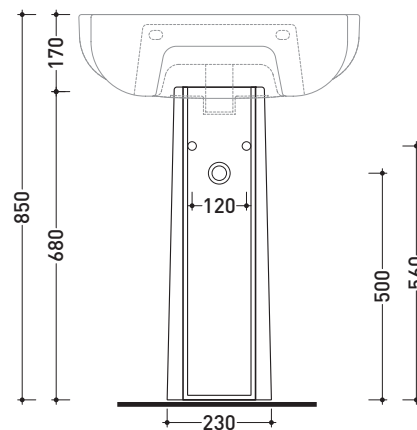

Technical accessories: Universal fixing bracket for wall hung wc/bidet (41/P)

Package dim. 54 x 36 x 35 cm | Weight 20,3 kg | Pz. Pallet n° 15

CE UNI EN 997

Dop-No997

vista zenitale / zenital view

vista laterale / lateral view

Package dim. **70,5 x 21 x 55,5 cm** | Weight **24,5 kg** | Pz. Pallet n° **12**

WHILE STOCKS LAST

CE UNI EN 14688 - CL20 Dop-No14688

vista zenitale / zenital view

vista frontale / frontal view

sezione longitudinale / section

Ceramic pedestal suitable for 62/70 cm basin

Complements: **Line taps basin:** ONE - NOKÉ - FOLD - X1
Line accessories: TWO - HOOP - NOKÉ - FOLD

Package dim. **24 x 24 x 70,5 cm** | Weight **16 kg** | Pz. Pallet n° **20**

vista zenitale / zenital view

vista laterale / lateral view

vista frontale / frontal view

vista retro / back view

sizes in mm

Please consider a 2% tolerance on indicated measurements

CERAMIC: glossy finish

matt finish