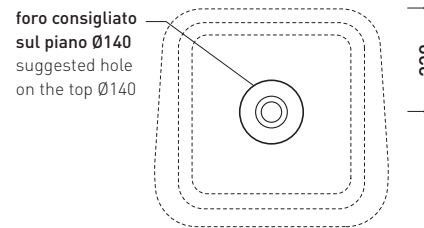

Complements: **Forty6 shelf (F6CM51A)**
Solid shelf (SLCM51A)
Compono System benches (CSM90 - CSP135L)
Furniture BOX - depth. 50
Line taps basin: ONE - NOKÉ - SI - FOLD - X1
Line accessories: TWO - HOOP - NOKÉ - FOLD

Technical accessories: **Chrome siphon (SIFL/CR) - Telescopic chrome siphon (SIFL066)**
Stop & Go drain (PLSG)
CERAMIC Stop & Go drain (PLCE)
Two piece set chrome tap filters (RF026)

Package dim. **53 x 17,5 x 49 cm** | Weight **18 kg** | Pz. Pallet n° **16**

CE UNI EN 14688 - CL00 Dop-No14688

vista zenitale / zenital view

vista zenitale / zenital view

vista frontale / frontal view

sezione longitudinale / section

sizes in mm

Please consider a 2% tolerance on indicated measurements