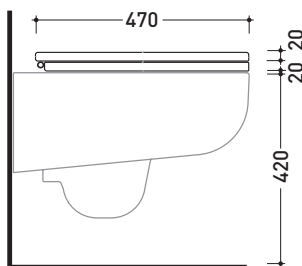

Technical accessories: Universal fixing bracket for wall hung wc/bidet (41/P)

Package dim. 54 x 36 x 35 cm | Weight 20,3 kg | Pz. Pallet n° 15

CE UNI EN 997

Dop-No997

vista zenitale / zenital view

vista laterale / lateral view

Package dim. **53 x 23 x 37 cm** | Weight **19 kg** | Pz. Pallet n° **18**

UNI EN 14528 - CL20 Dop-No14528

vista zenitale / zenital view

vista laterale / lateral view

sezione longitudinale / section

vista retro / back view

sizes in mm

Please consider a 2% tolerance on indicated measurements

CERAMIC: glossy finish

matt finish

design **RODOLFO DORDONI**

2010

CMCW01

Polyester seat & cover

Complements: **Como wall hung wc** (CM118)

Package dim. **51 x 40 x 6 cm** | Weight **4 kg** | Pz. Pallet n° -

vista zenitale / zenital view

vista laterale / lateral view

vista frontale / frontal view

sizes in mm