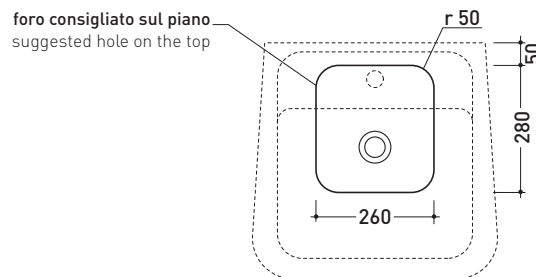

design **RODOLFO DORDONI**

2010

CM54L Como 54

Countertop - wall hung basin 54 cm

Complements: **Forty6 shelf** (F6CM54L)
Compono System benches (CSM90 - CSP135L)
Line taps basin: ONE - NOKÉ - FOLD - X1
Line accessories: TWO - HOOP - NOKÉ - FOLD

Technical accessories: **Chrome siphon** (SIFL/CR) - **Telescopic chrome siphon** (SIFL066)
Stop & Go drain (PLSG)
CERAMIC Stop & Go drain (PLCE)
Two piece set chrome tap filters (RF026)
Fixing kit for wall (9002)

Package dim. **54,5 x 21 x 53,5 cm** | Weight **21 kg** | Pz. Pallet n° **16**

CE UNI EN 14688 - CL20 Dop-No14688

sizes in mm

Please consider a 2% tolerance on indicated measurements

CERAMIC: glossy finish

matt finish

FOR THE COLORS MARKED
ASK FOR AVAILABILITY