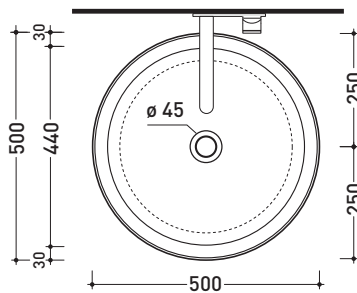

march 2020

design **JASPER MORRISON**

2013

BN50A Bonola 50

Basin 50 cm - countertop or suitable for pedestal

•WITHOUT OVERFLOW

Complements: **Bonola pedestal (BN50C)**
Furniture BOX - depth. 50
Line taps basin: ONE - NOKÉ - SI - FOLD - X1
Line accessories: TWO - HOOP - NOKÉ - FOLD

Technical accessories: **Chrome siphon (SIFL/CR) - Telescopic chrome siphon (SIFL066)**
Stop & Go drain (PLSG)
CERAMIC Stop & Go drain (PLCE)
Two piece set chrome tap filters (RF026)

Package dim. **53 x 17,5 x 49 cm** | Weight **15,3 kg** | Pz. Pallet n° **18**

CE UNI EN 14688 - CL00 Dop-No14688

vista zenitale / zenital view

vista zenitale / zenital view

vista frontale / frontal view

sezione longitudinale / section

sizes in mm

Please consider a 2% tolerance on indicated measurements