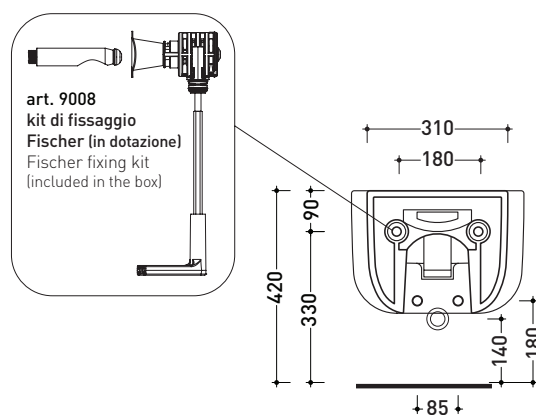

Technical accessories: **Universal fixing bracket for wall hung wc/bidet** (41/P)
Short chrome siphon for bidet (SIFB/CR)
Stop & Go drain (PLSG)
CERAMIC Stop & Go drain (PLCE)
Two piece set chrome tap filters (RF026)

Package dim. **57 x 39 x 35 cm** | Weight **21,3 kg** | Pz. Pallet n° **15**

CE UNI EN 14528 - CL20 Dop-No14528

vista zenitale / zenital view

vista laterale / lateral view

sezione longitudinale / section

vista retro / back view