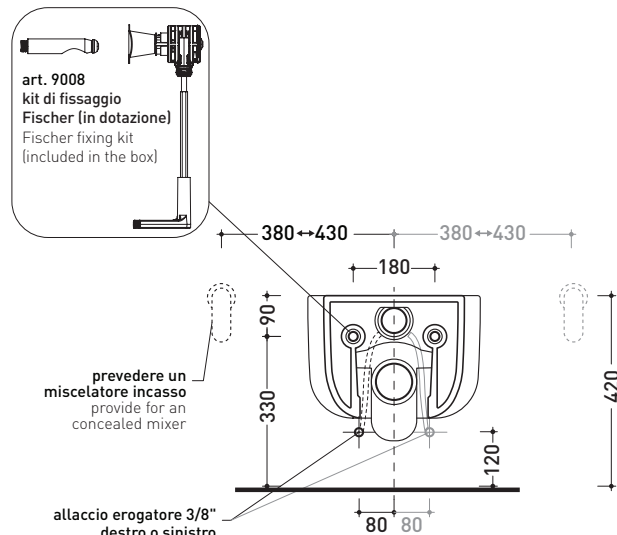

vista retro / back view

sizes in mm

Please consider a 2% tolerance on indicated measurements

CERAMIC: glossy finish

matt finish

FLAMINIA does not recommend combining this toilet model with rapid-flow/flushometer systems or traditional high tanks