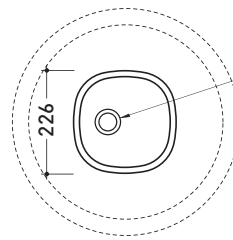

Technical accessories: **Stop & Go drain (PLSG)**
CERAMIC Stop & Go drain (PLCE)

Package dim. pedestal: **25 x 25 x 76 cm** | Weight **15 kg** | Pz. Pallet n° **16**

Package dim. basin: **53 x 17,5 x 49 cm** | Weight **15,3 kg** | Pz. Pallet n° **18**

CE

vista zenitale / zenital view

vista zenitale / zenital view

allaccio scarico tramite raccordo tecnico per lavabo in PP 40/50 mm con morsetto
drainage connection: use a PP 40/50 mm connector for washbasin with holdfast