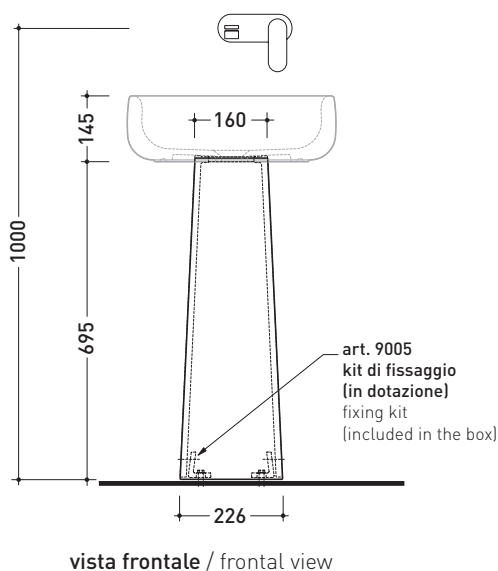

design **JASPER MORRISON**

2013

BN50C + BN46A

Pedestal suitable for Bonola 46 basin
(floor fixing kit art. 9005 and siphon art. FMT/SIF included)

Complements: **Bonola 46 basin (BN46A)**
Bonola 50 basin (BN50A)
Line taps basin: ONE - NOKÉ - SI - FOLD - X1
Line accessories: TWO - HOOP - NOKÉ - FOLD

Technical accessories: **Stop & Go drain (PLSG)**
CERAMIC Stop & Go drain (PLCE)

Package dim. pedestal: **25 x 25 x 76 cm** | Weight **15 kg** | Pz. Pallet n° **16**

Package dim. basin: **53 x 17,5 x 49 cm** | Weight **12,5 kg** | Pz. Pallet n° **28**

CE

sizes in mm

Please consider a 2% tolerance on indicated measurements

CERAMIC: glossy finish

mat finish

<http://www.ceramicaflaminia.it/en/lines/279-bonola>

©ceramicaflaminiaspa - All rights reserved. Unauthorized copying, publication, reproduction as well as partial reproduction are prohibited

march 2020