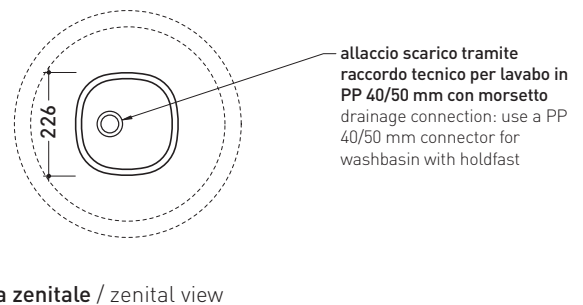

design **JASPER MORRISON**

2013

BN50C + BN46A

Pedestal suitable for Bonola 46 basin
(floor fixing kit art. 9005 and siphon art. FMT/SIF included)

Complements: **Bonola 46 basin (BN46A)**
Bonola 50 basin (BN50A)
Line taps basin: ONE - NOKÉ - SI - FOLD - X1
Line accessories: TWO - HOOP - NOKÉ - FOLD

Technical accessories: **Stop & Go drain (PLSG)**
CERAMIC Stop & Go drain (PLCE)

Package dim. pedestal: **25 x 25 x 76 cm** | Weight **15 kg** | Pz. Pallet n° **16**

Package dim. basin: **53 x 17,5 x 49 cm** | Weight **12,5 kg** | Pz. Pallet n° **28**

CE

sizes in mm

Please consider a 2% tolerance on indicated measurements

CERAMIC: glossy finish

mat finish

<http://www.ceramicaflaminia.it/en/lines/279-bonola>

©ceramicaflaminiaspa - All rights reserved. Unauthorized copying, publication, reproduction as well as partial reproduction are prohibited

march 2020