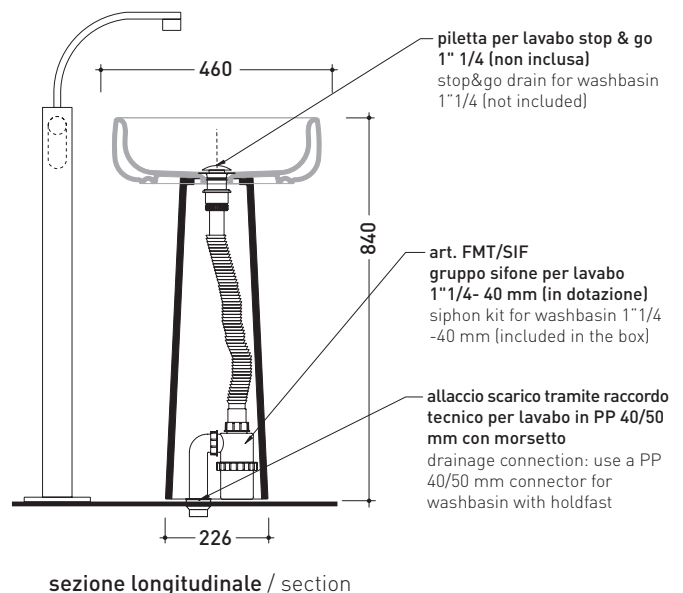

design **JASPER MORRISON**

2013

BN50C + BN46A

Pedestal suitable for Bonola 46 basin
(floor fixing kit art. 9005 and siphon art. FMT/SIF included)

Complements: **Bonola 46 basin (BN46A)**
Bonola 50 basin (BN50A)
Line taps basin: ONE - NOKÉ - SI - FOLD - X1
Line accessories: TWO - HOOP - NOKÉ - FOLD

Technical accessories: **Stop & Go drain (PLSG)**
CERAMIC Stop & Go drain (PLCE)

Package dim. pedestal: **25 x 25 x 76 cm** | Weight **15 kg** | Pz. Pallet n° **16**

Package dim. basin: **53 x 17,5 x 49 cm** | Weight **12,5 kg** | Pz. Pallet n° **28**

CE

sizes in mm

Please consider a 2% tolerance on indicated measurements

CERAMIC: glossy finish

mat finish

<http://www.ceramicaflaminia.it/en/lines/279-bonola>

©ceramicaflaminiaspa - All rights reserved. Unauthorized copying, publication, reproduction as well as partial reproduction are prohibited

march 2020