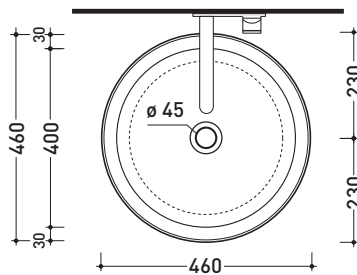

design **JASPER MORRISON**

2013

BN46A Bonola 46

Basin 46 cm - countertop or suitable for pedestal

• WITHOUT OVERFLOW

Complements: **Bonola pedestal (BN50C)**
Fortyó shelf (F6BN)
Solid shelf (SLBN)
Furniture BOX - depth. 50
Line taps basin: ONE - NOKÉ - SI - FOLD - X1
Line accessories: TWO - HOOP - NOKÉ - FOLD

Technical accessories: **Chrome siphon (SIFL/CR) - Telescopic chrome siphon (SIFL066)**
Stop & Go drain (PLSG)
CERAMIC Stop & Go drain (PLCE)
Two piece set chrome tap filters (RF026)

Package dim. **53 x 17,5 x 49 cm** | Weight **12,5 kg** | Pz. Pallet n° **28**

CE UNI EN 14688 - CL00 Dop-No14688

vista zenitale / zenital view