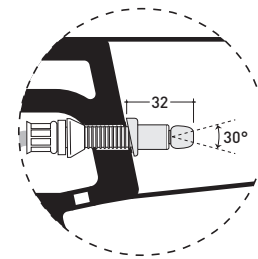

Technical accessories: **Universal fixing bracket for wall hung wc/bidet** (41/P)

Package dim. **57 x 39 x 35 cm** | Weight **27 kg** | Pz. Pallet n° **15**

WHILE STOCKS LAST

CE UNI EN 997

Dop-No997

vista zenitale / zenital view