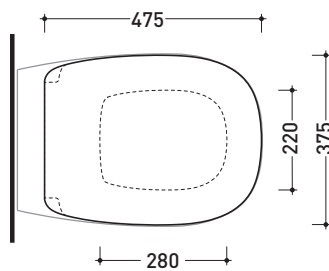

CE

vista zenitale / zenital view