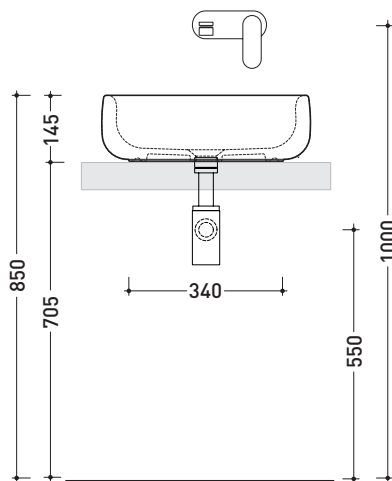

Technical accessories: **Chrome siphon (SIFL/CR) - Telescopic chrome siphon (SIFL066)**
Stop & Go drain (PLSG)
CERAMIC Stop & Go drain (PLCE)
Two piece set chrome tap filters (RF026)

Package dim. **53 x 17,5 x 49 cm** | Weight **12,5 kg** | Pz. Pallet n° **28**

CE UNI EN 14688 - CL00 Dop-No14688

vista zenitale / zenital view

vista zenitale / zenital view

vista frontale / frontal view

sezione longitudinale / section

sizes in mm

Please consider a 2% tolerance on indicated measurements