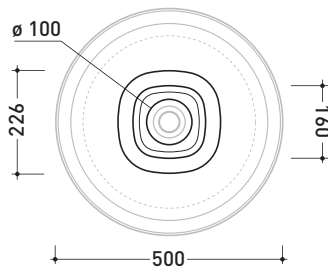

CE

vista zenitale / zenital view