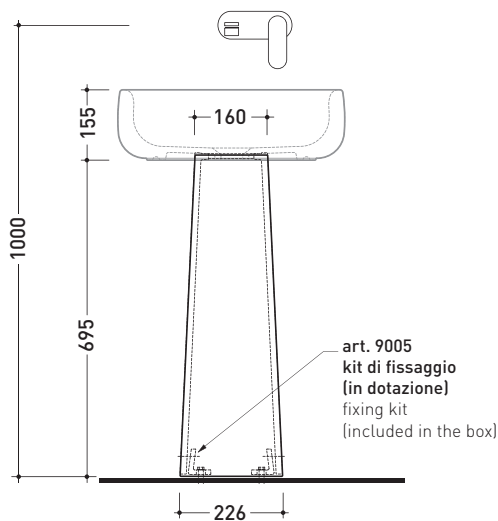

Technical accessories: **Stop & Go drain (PLSG)**
CERAMIC Stop & Go drain (PLCE)

Package dim. pedestal: **25 x 25 x 76 cm** | Weight **15 kg** | Pz. Pallet n° **16**

Package dim. basin: **53 x 17,5 x 49 cm** | Weight **15,3 kg** | Pz. Pallet n° **18**

CE

vista zenitale / zenital view

vista zenitale / zenital view

allaccio scarico tramite raccordo tecnico per lavabo in PP 40/50 mm con morsetto
drainage connection: use a PP 40/50 mm connector for washbasin with holdfast

vista frontale / frontal view

sezione longitudinale / section

piletta per lavabo stop & go 1" 1/4 (non inclusa)
stop&go drain for washbasin 1"1/4 (not included)

art. FMT/SIF
gruppo sifone per lavabo 1"1/4- 40 mm (in dotazione)
siphon kit for washbasin 1"1/4 -40 mm (included in the box)

allaccio scarico tramite raccordo tecnico per lavabo in PP 40/50 mm con morsetto
drainage connection: use a PP 40/50 mm connector for washbasin with holdfast

sizes in mm

Please consider a 2% tolerance on indicated measurements