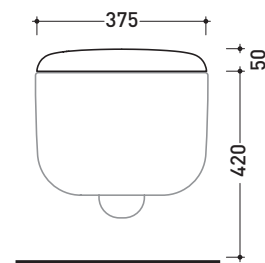

vista frontale / frontal view