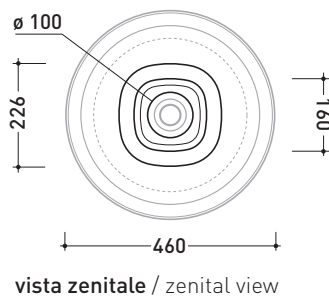

design **JASPER MORRISON**

2013

BN50C + BN46A

Pedestal suitable for Bonola 46 basin
(floor fixing kit art. 9005 and siphon art. FMT/SIF included)

Complements: **Bonola 46 basin (BN46A)**
Bonola 50 basin (BN50A)
Line taps basin: ONE - NOKÉ - SI - FOLD - X1
Line accessories: TWO - HOOP - NOKÉ - FOLD

Technical accessories: **Stop & Go drain (PLSG)**
CERAMIC Stop & Go drain (PLCE)

Package dim. pedestal: **25 x 25 x 76 cm** | Weight **15 kg** | Pz. Pallet n° **16**

Package dim. basin: **53 x 17,5 x 49 cm** | Weight **12,5 kg** | Pz. Pallet n° **28**

CE

sizes in mm

Please consider a 2% tolerance on indicated measurements

CERAMIC: glossy finish

mat finish

<http://www.ceramicaflaminia.it/en/lines/279-bonola>

©ceramicaflaminiaspa - All rights reserved. Unauthorized copying, publication, reproduction as well as partial reproduction are prohibited

march 2020