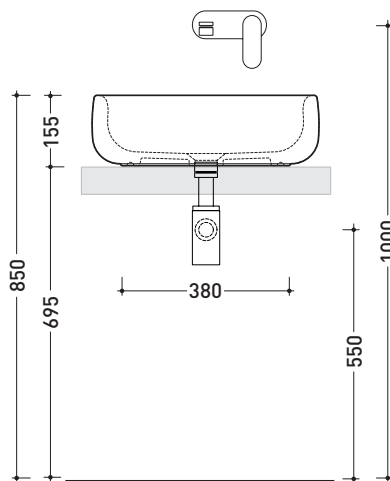

Package dim. **57 x 39 x 35 cm** | Weight **25,8 kg** | Pz. Pallet n° **15**

CE UNI EN 997

Dop-No997

vista zenitale / zenital view

vista laterale / lateral view

sezione longitudinale / section

vista retro / back view

march 2020

design **JASPER MORRISON**

2013

BN50A Bonola 50

Basin 50 cm - countertop or suitable for pedestal

•WITHOUT OVERFLOW

Complements: **Bonola pedestal (BN50C)**
Furniture BOX - depth. 50
Line taps basin: ONE - NOKÉ - SI - FOLD - X1
Line accessories: TWO - HOOP - NOKÉ - FOLD

Technical accessories: **Chrome siphon (SIFL/CR) - Telescopic chrome siphon (SIFL066)**
Stop & Go drain (PLSG)
CERAMIC Stop & Go drain (PLCE)
Two piece set chrome tap filters (RF026)

Package dim. **53 x 17,5 x 49 cm** | Weight **15,3 kg** | Pz. Pallet n° **18**

CE UNI EN 14688 - CL00 Dop-No14688

vista zenitale / zenital view

vista zenitale / zenital view

vista frontale / frontal view

sezione longitudinale / section

sizes in mm

Please consider a 2% tolerance on indicated measurements