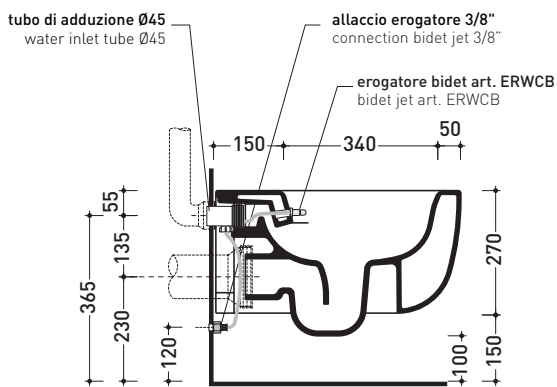

sezione longitudinale / section