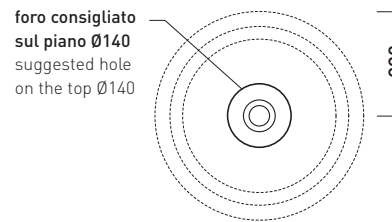

design **JASPER MORRISON**

2013

BN46A Bonola 46

Basin 46 cm - countertop or suitable for pedestal

• WITHOUT OVERFLOW

Complements: **Bonola pedestal (BN50C)**
Fortyó shelf (F6BN)
Solid shelf (SLBN)
Furniture BOX - depth. 50
Line taps basin: ONE - NOKÉ - SI - FOLD - X1
Line accessories: TWO - HOOP - NOKÉ - FOLD

Technical accessories: **Chrome siphon (SIFL/CR) - Telescopic chrome siphon (SIFL066)**
Stop & Go drain (PLSG)
CERAMIC Stop & Go drain (PLCE)
Two piece set chrome tap filters (RF026)

Package dim. **53 x 17,5 x 49 cm** | Weight **12,5 kg** | Pz. Pallet n° **28**

CE UNI EN 14688 - CL00 Dop-No14688

sizes in mm

Please consider a 2% tolerance on indicated measurements

CERAMIC: glossy finish

white black

matt finish

milky white graphite lava grey argilla nuvola fango rosso rubens petrolio

<http://www.ceramicaflaminia.it/en/lines/279-bonola>

©ceramicaflaminiaspa - All rights reserved. Unauthorized copying, publication, reproduction as well as partial reproduction are prohibited

march 2020