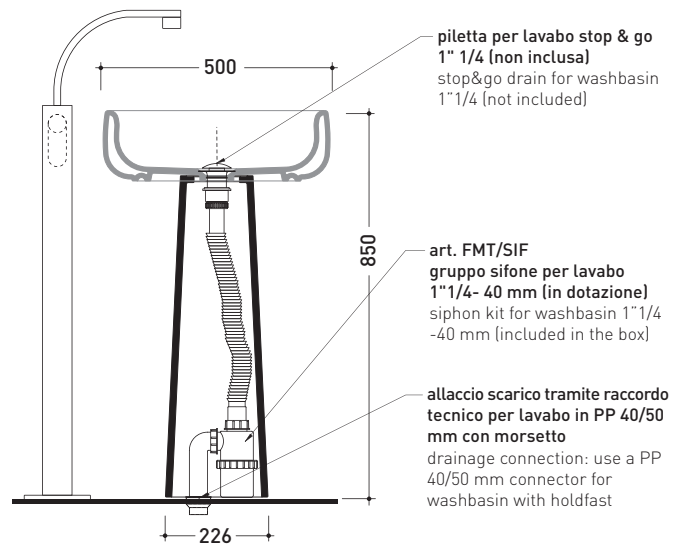

Technical accessories: **Stop & Go drain (PLSG)**
CERAMIC Stop & Go drain (PLCE)

Package dim. pedestal: **25 x 25 x 76 cm** | Weight **15 kg** | Pz. Pallet n° **16**

Package dim. basin: **53 x 17,5 x 49 cm** | Weight **15,3 kg** | Pz. Pallet n° **18**

CE

vista zenitale / zenital view

vista zenitale / zenital view

allaccio scarico tramite raccordo tecnico per lavabo in PP 40/50 mm con morsetto
drainage connection: use a PP 40/50 mm connector for washbasin with holdfast

vista frontale / frontal view

sezione longitudinale / section

piletta per lavabo stop & go 1" 1/4 (non inclusa)
stop&go drain for washbasin 1"1/4 (not included)

art. FMT/SIF
gruppo sifone per lavabo 1"1/4- 40 mm (in dotazione)
siphon kit for washbasin 1"1/4 -40 mm (included in the box)

allaccio scarico tramite raccordo tecnico per lavabo in PP 40/50 mm con morsetto
drainage connection: use a PP 40/50 mm connector for washbasin with holdfast

sizes in mm

Please consider a 2% tolerance on indicated measurements