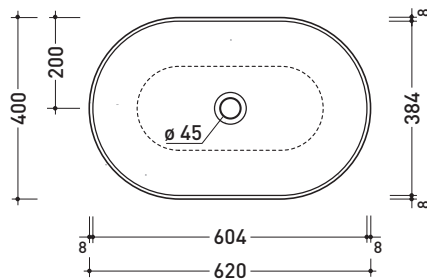

CE UNI EN 14688 - CL00 Dop-No14688

vista zenitale / zenital view