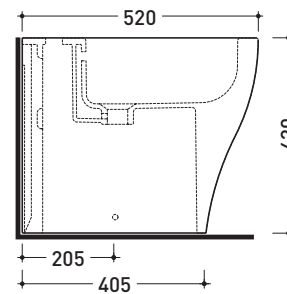

vista laterale / lateral view