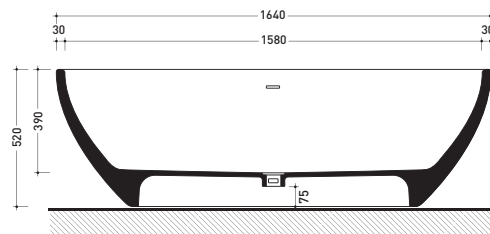

2019

AP165V App

Bath-tub 164 cm in Pietraluce - drain cover matching color the bathtub
(drainage system art. SIFMW included)

●WITH OVERFLOW

Complements: **Line taps bath-tub:** ONE - NOKÉ - SI - FOLD - X1
Line accessories: TWO - HOOP - NOKÉ - FOLD

Package dim. 193 x 102 x 76 cm | Weight 150 kg | Pz. Pallet n° 1

UNI EN 14516 - CL1 Dop-No14516

Capacità Max / Max Capacity 235 L.
Peso Netto / Net Weight 150 Kg.

sizes in mm

PIETRALUCE: glossy finish

white black marine blue red beige sand grey

matt finish

milky white graphite lava grey argilla

<http://www.ceramicaflaminia.it/en/products/330-app>

©ceramicaflaminiaspa - All rights reserved. Unauthorized copying, publication, reproduction as well as partial reproduction are prohibited

february 2021