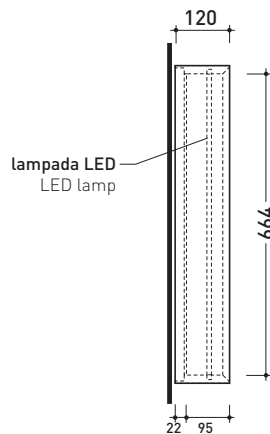

## AP70

Mirror cm 70x70 with frame  
and LED lighting on the inside edge

Complements: BOX furniture  
FORTY6 - SOLID shelves

Package dim. cm | Weight **10,5 kg** | Pz. Pallet n° -

CE

vista frontale / frontal view