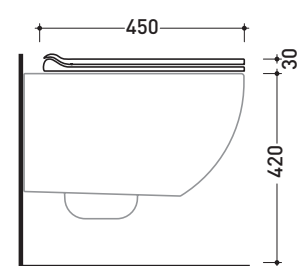

art. AP119 - AP119G
vista laterale / lateral view

sizes in mm

THERMOSETTING: glossy finish

white black

matt finish