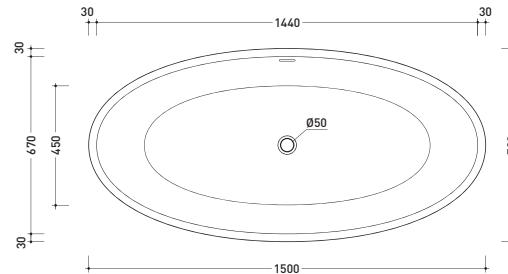

UNI EN 14516 - CL1 Dop-No14516

vista zenitale / zenital view

Capacità Max / Max Capacity 176 L.
Peso Netto / Net Weight 130 Kg.