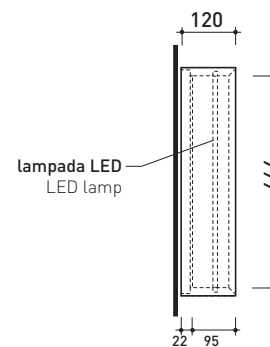

## AP150

Reversilbe mirror cm 150x50 with frame  
and LED lighting on the inside edge

Complements: BOX furniture  
FORTY6 - SOLID shelves

Package dim. cm | Weight **14,5 kg** | Pz. Pallet n° -

CE

vista frontale / frontal view