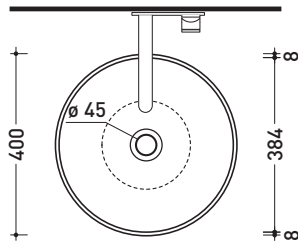

AP40A

Countertop basin 40 cm

●WITHOUT OVERFLOW ●WITHOUT TAP LEDGE

Complements: **Forty6 shelf (F6BL)**
Furniture BOX - depth. 37
Furniture BOX - depth. 50
Filo 60 / 75 structure (FI60SV - FI75SV)
Line taps basin: ONE - NOKÉ - SI - FOLD - X1
Line accessories: TWO - HOOP - NOKÉ - FOLD

Technical accessories: **Chrome siphon (SIFL/CR) - Telescopic chrome siphon (SIFL066)**
Stop & Go drain (PLSG)
CERAMIC Stop & Go drain (PLCE)
Two piece set chrome tap filters (RF026)

Package dim. | Weight **7 kg** | Pz. Pallet n° **42**

CE UNI EN 14688 - CL00 Dop-No14688

vista zenitale / zenital view