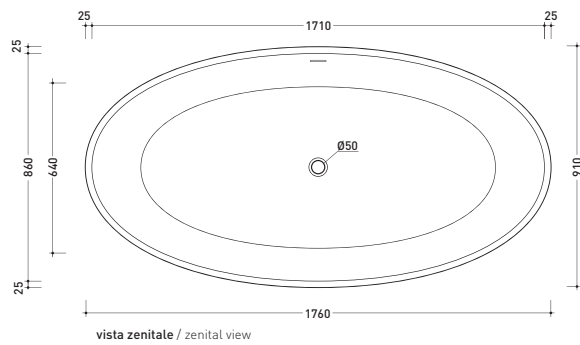

UNI EN 14516 - CL1 Dop-No14516

Capacità Max / Max Capacity 290 L.
Peso Netto / Net Weight 170 Kg.