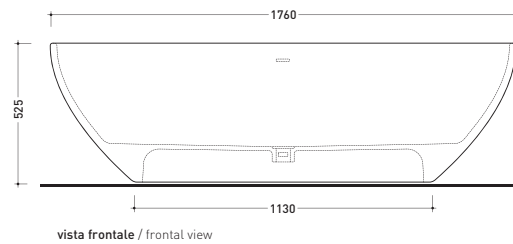

sizes in mm

PIETRALUCE: glossy finish

white black marine blue red beige sand grey

matt finish

milky white graphite lava grey argilla

<http://www.ceramicaflaminia.it/en/products/330-app>

©ceramicaflaminiaspa - All rights reserved. Unauthorized copying, publication, reproduction as well as partial reproduction are prohibited

february 2021