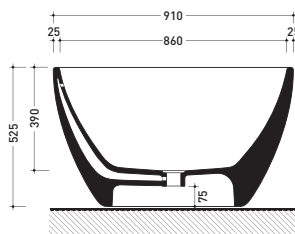

2019

AP176V App

Bath-tub 170 cm in Pietraluce - drain cover matching color the bathtub
(drainage system art. SIFMW included)

●WITH OVERFLOW

Complements: **Line taps bath-tub:** ONE - NOKÉ - SI - FOLD - X1
Line accessories: TWO - HOOP - NOKÉ - FOLD

Package dim. **193 x 102 x 76 cm** | Weight **170 kg** | Pz. Pallet n° 1

UNI EN 14516 - CL1 Dop-No14516

Capacità Max / Max Capacity 290 L.
Peso Netto / Net Weight 170 Kg.

sizes in mm

PIETRALUCE: glossy finish

white black marine blue red beige sand grey

matt finish

milky white graphite lava grey argilla

<http://www.ceramicaflaminia.it/en/products/330-app>

©ceramicaflaminiaspa - All rights reserved. Unauthorized copying, publication, reproduction as well as partial reproduction are prohibited

february 2021