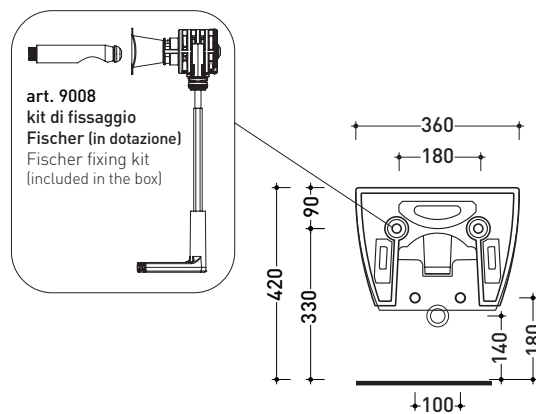

Technical accessories: **Universal fixing bracket for wall hung wc/bidet** (41/P)  
**Short chrome siphon for bidet** (SIFB/CR)  
**Stop & Go drain** (PLSG)  
**CERAMIC Stop & Go drain** (PLCE)  
**Two piece set chrome tap filters** (RF026)

Package dim. | Weight **16,7 kg** | Pz. Pallet n° **18**

UNI EN 14528 - CL20 Dop-No14528

vista zenitale / zenital view

vista laterale / lateral view

sezione longitudinale / section

vista retro / back view

sizes in mm