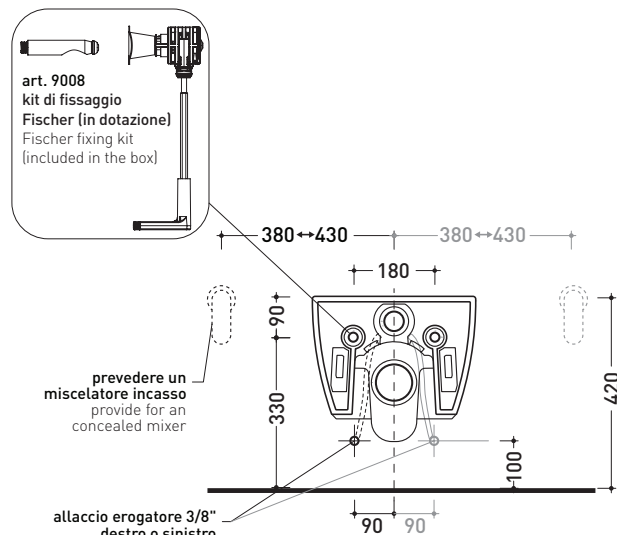

vista retro / back view

sizes in mm

Please consider a 2% tolerance on indicated measurements

CERAMIC: glossy finish

matt finish