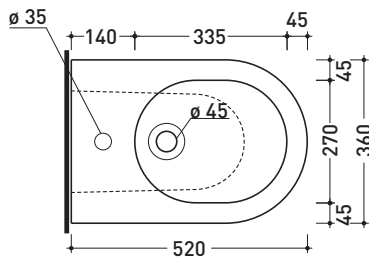

AP217

Back to wall single-hole bidet

•WITH OVERFLOW •WITHOUT TAP HOLE ON DEMAND

Complements: **Niagara panel bidet** (TR40)
Line taps bidet: ONE - NOKÈ - SI - FOLD - X1
Line accessories: TWO - HOOP - NOKÈ - FOLD

Technical accessories: **Floor fixing kit** (9003)
Short chrome siphon for bidet (SIFB/CR)
Stop & Go drain (PLSG)
Stop&Go CERAMIC drain (PLCE)
Two piece set chrome tap filters (RF026)

Package dim. | Weight **25 kg** | Pz. Pallet n° **15**

CE UNI EN 14528 - CL20 Dop-No14528

vista zenitale / zenital view