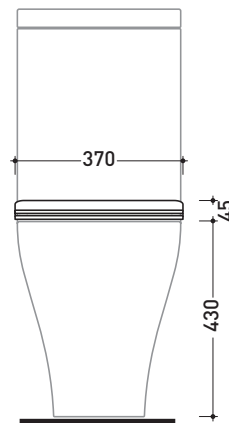

art. AP116G - AP116RG
vista frontale / frontal view

sizes in mm

THERMOSETTING: glossy finish

white

matt finish

milky white

carbone

argilla