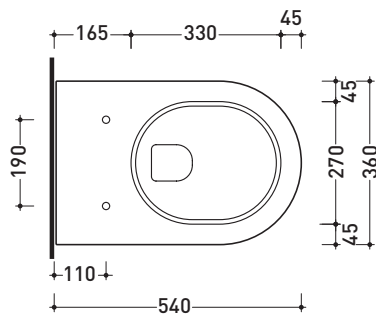

Technical accessories: **Universal fixing bracket for wall hung wc/bidet** (41/P)

Package dim. | Weight **22 kg** | Pz. Pallet n° **18**

CE UNI EN 997

Dop-No997

vista zenitale / zenital view

vista laterale / lateral view