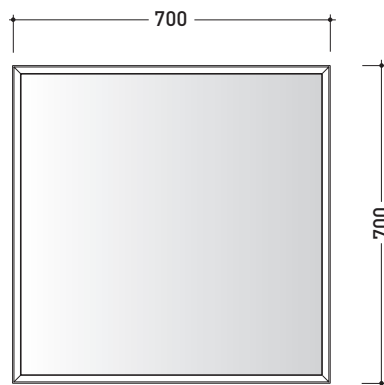

## AP70

Mirror cm 70x70 with frame  
and LED lighting on the inside edge

Complements: BOX furniture  
FORTY6 - SOLID shelves

Package dim. cm | Weight **10,5 kg** | Pz. Pallet n° -

CE

vista frontale / frontal view