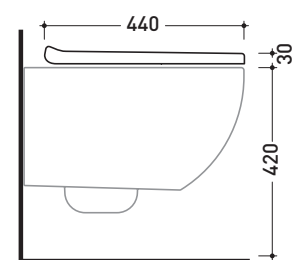

art. AP119 - AP119G
vista laterale / lateral view

sizes in mm

THERMOSETTING: glossy finish

white