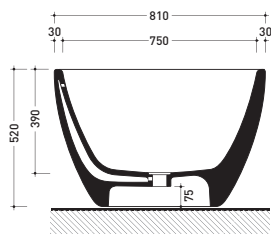

2019

AP165V App

Bath-tub 164 cm in Pietraluce - drain cover matching color the bathtub
(drainage system art. SIFMW included)

●WITH OVERFLOW

Complements: **Line taps bath-tub:** ONE - NOKÉ - SI - FOLD - X1
Line accessories: TWO - HOOP - NOKÉ - FOLD

Package dim. 193 x 102 x 76 cm | Weight 150 kg | Pz. Pallet n° 1

UNI EN 14516 - CL1 Dop-No14516

Capacità Max / Max Capacity 235 L.
Peso Netto / Net Weight 150 Kg.

sizes in mm

PIETRALUCE: glossy finish

white black marine blue red beige sand grey

matt finish

milky white graphite lava grey argilla

<http://www.ceramicaflaminia.it/en/products/330-app>

©ceramicaflaminiaspa - All rights reserved. Unauthorized copying, publication, reproduction as well as partial reproduction are prohibited

february 2021