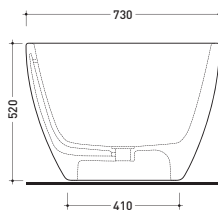

vista laterale / lateral view