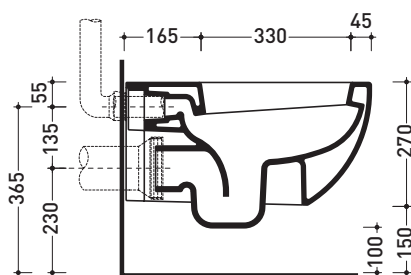

Technical accessories: **Universal fixing bracket for wall hung wc/bidet** (41/P)

Package dim. | Weight **22 kg** | Pz. Pallet n° **18**

CE UNI EN 997

Dop-No997

vista zenitale / zenital view

vista laterale / lateral view