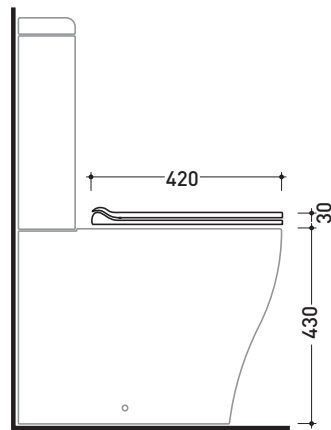

art. AP116G - AP116RG
vista laterale / lateral view