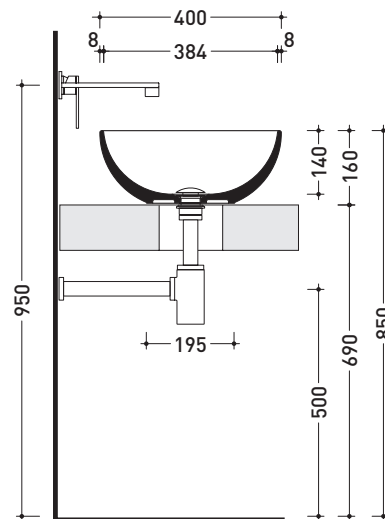

### Countertop basin 40 cm

●WITHOUT OVERFLOW ●WITHOUT TAP LEDGE

Complements: **Forty6 shelf (F6BL)**  
**Furniture BOX - depth. 37**  
**Furniture BOX - depth. 50**  
**Filo 60 / 75 structure (FI60SV - FI75SV)**  
**Line taps basin: ONE - NOKÉ - SI - FOLD - X1**  
**Line accessories: TWO - HOOP - NOKÉ - FOLD**

Package dim. | Weight **7 kg** | Pz. Pallet n° **42**

CE UNI EN 14688 - CL00 Dop-No14688

vista zenitale / zenital view

vista zenitale / zenital view

vista frontale / frontal view

sezione longitudinale / section

sizes in mm

Please consider a 2% tolerance on indicated measurements

CERAMIC: glossy finish

matt finish