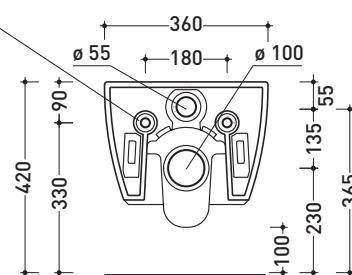

vista retro / back view

sizes in mm

Please consider a 2% tolerance on indicated measurements

CERAMIC: glossy finish

white

FLAMINIA does not recommend combining this toilet model with rapid-flow/flushometer systems or traditional high tanks