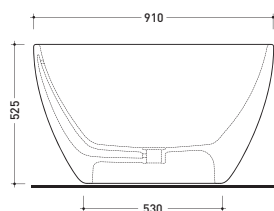

2019

AP176V App

Bath-tub 170 cm in Pietraluce - drain cover matching color the bathtub
(drainage system art. SIFMW included)

●WITH OVERFLOW

Complements: **Line taps bath-tub:** ONE - NOKÉ - SI - FOLD - X1
Line accessories: TWO - HOOP - NOKÉ - FOLD

Package dim. **193 x 102 x 76 cm** | Weight **170 kg** | Pz. Pallet n° 1

UNI EN 14516 - CL1 Dop-No14516

Capacità Max / Max Capacity 290 L.
Peso Netto / Net Weight 170 Kg.

sizes in mm

PIETRALUCE: glossy finish

white black marine blue red beige sand grey

matt finish

milky white graphite lava grey argilla

<http://www.ceramicaflaminia.it/en/products/330-app>

©ceramicaflaminiaspa - All rights reserved. Unauthorized copying, publication, reproduction as well as partial reproduction are prohibited

february 2021