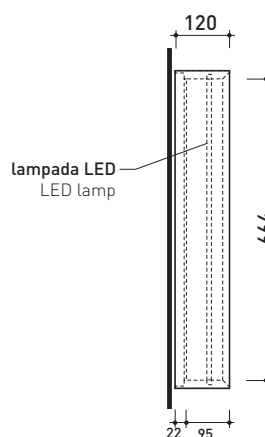

## AP120

Reversilbe mirror cm 120x70 with frame  
and LED lighting on the inside edge

Complements: BOX furniture  
FORTY6 - SOLID shelves

Package dim. cm | Weight **15,8 kg** | Pz. Pallet n° -

CE

vista frontale / frontal view