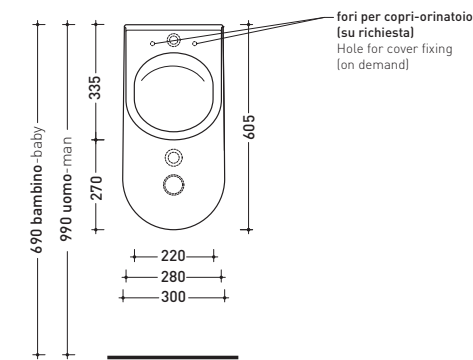

UNI EN 13407 Dop-No13407

vista frontale / frontal view