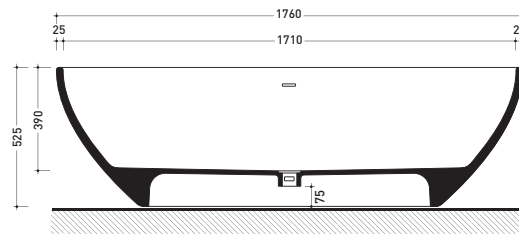

sizes in mm

PIETRALUCE: glossy finish

white black marine blue red beige sand grey

matt finish

milky white graphite lava grey argilla

<http://www.ceramicaflaminia.it/en/products/330-app>

©ceramicaflaminiaspa - All rights reserved. Unauthorized copying, publication, reproduction as well as partial reproduction are prohibited

february 2021