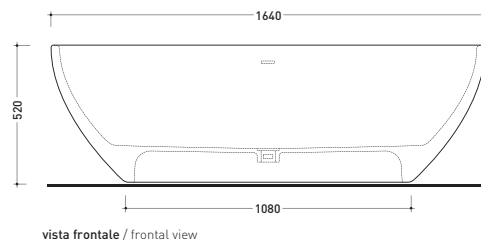

2019

AP165V App

Bath-tub 164 cm in Pietraluce - drain cover matching color the bathtub
(drainage system art. SIFMW included)

●WITH OVERFLOW

Complements: **Line taps bath-tub:** ONE - NOKÉ - SI - FOLD - X1
Line accessories: TWO - HOOP - NOKÉ - FOLD

Package dim. 193 x 102 x 76 cm | Weight 150 kg | Pz. Pallet n° 1

UNI EN 14516 - CL1 Dop-No14516

Capacità Max / Max Capacity 235 L.
Peso Netto / Net Weight 150 Kg.

sizes in mm

PIETRALUCE: glossy finish

white black marine blue red beige sand grey

matt finish

milky white graphite lava grey argilla

<http://www.ceramicaflaminia.it/en/products/330-app>

©ceramicaflaminiaspa - All rights reserved. Unauthorized copying, publication, reproduction as well as partial reproduction are prohibited

february 2021