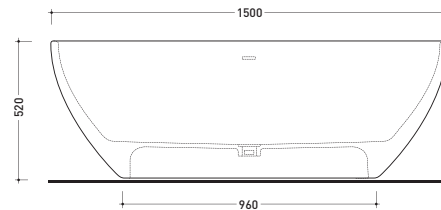

vista frontale / frontal view