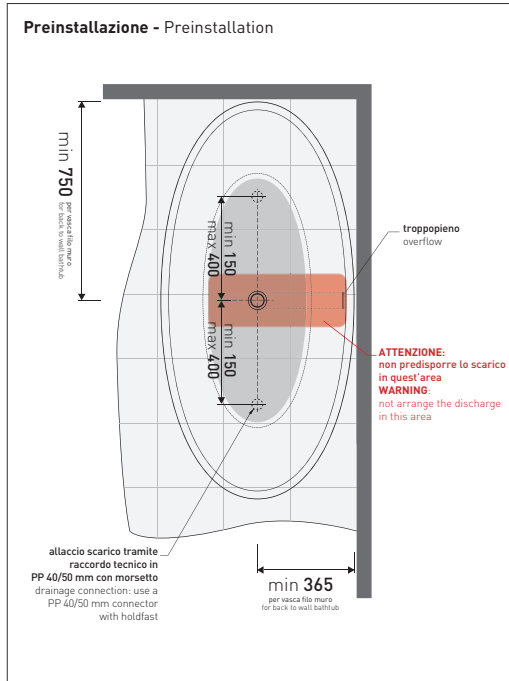

UNI EN 14516 - CL1 Dop-No14516

vista zenitale / zenital view

Capacità Max / Max Capacity 176 L.
Peso Netto / Net Weight 130 Kg.