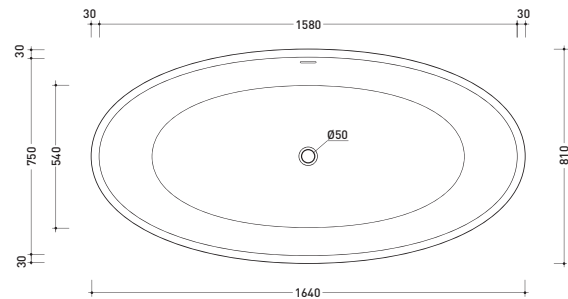

UNI EN 14516 - CL1 Dop-No14516

Capacità Max / Max Capacity 235 L.
Peso Netto / Net Weight 150 Kg.