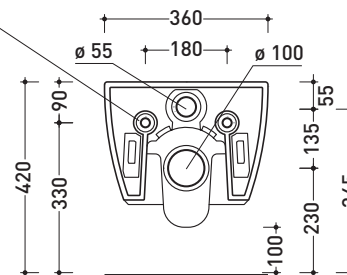

vista retro / back view

sizes in mm

Please consider a 2% tolerance on indicated measurements

CERAMIC: glossy finish

white

FLAMINIA does not recommend combining this toilet model with rapid-flow/flushometer systems or traditional high tanks