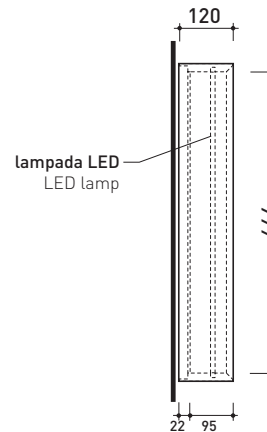

## AP100

Reversilbe mirror cm 100x70 with frame  
and LED lighting on the inside edge

Complements: BOX furniture  
FORTY6 - SOLID shelves

Package dim. cm | Weight **13,5 kg** | Pz. Pallet n° -

CE

vista frontale / frontal view