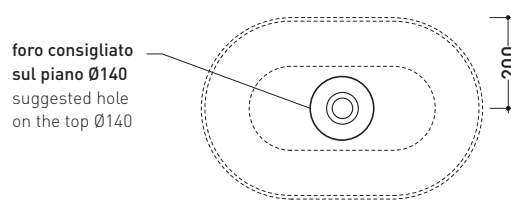

AP62A

Countertop basin 62 cm

•WITHOUT OVERFLOW •WITHOUT TAP LEDGE

Complements: **Forty6 shelf (F6BL)**
Furniture BOX - depth. 37
Furniture BOX - depth. 50
Filo 75 structure (FI75SV)
Line taps basin: ONE - NOKÉ - SI - FOLD - X1
Line accessories: TWO - HOOP - NOKÉ - FOLD

Technical accessories: **Chrome siphon (SIFL/CR) - Telescopic chrome siphon (SIFL066)**
Stop & Go drain (PLSG)
CERAMIC Stop & Go drain (PLCE)
Two piece set chrome tap filters (RF026)

Package dim. | Weight **11 kg** | Pz. Pallet n° **30**

CE UNI EN 14688 - CL00 Dop-No14688

sizes in mm

Please consider a 2% tolerance on indicated measurements

CERAMIC: glossy finish

matt finish