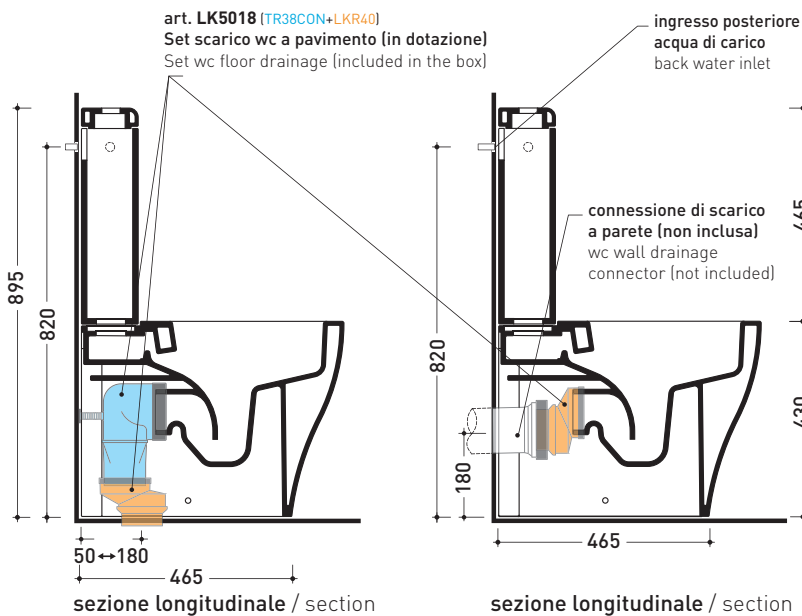

sizes in mm

Please consider a 2% tolerance on indicated measurements

CERAMIC: glossy finish

white

matt finish

milky white

carbone

argilla