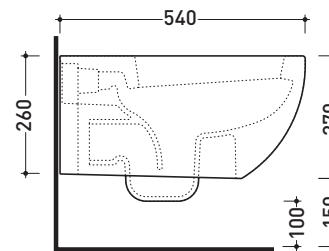

Technical accessories: **Universal fixing bracket for wall hung wc/bidet** (41/P)

Package dim. | Weight **22 kg** | Pz. Pallet n° **18**

CE UNI EN 997

Dop-No997

vista zenitale / zenital view

vista laterale / lateral view