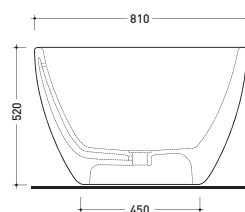

2019

AP165V App

Bath-tub 164 cm in Pietraluce - drain cover matching color the bathtub
(drainage system art. SIFMW included)

●WITH OVERFLOW

Complements: **Line taps bath-tub:** ONE - NOKÉ - SI - FOLD - X1
Line accessories: TWO - HOOP - NOKÉ - FOLD

Package dim. 193 x 102 x 76 cm | Weight 150 kg | Pz. Pallet n° 1

UNI EN 14516 - CL1 Dop-No14516

Capacità Max / Max Capacity 235 L.
Peso Netto / Net Weight 150 Kg.

sizes in mm

PIETRALUCE: glossy finish

white black marine blue red beige sand grey

matt finish

milky white graphite lava grey argilla

<http://www.ceramicaflaminia.it/en/products/330-app>

©ceramicaflaminiaspa - All rights reserved. Unauthorized copying, publication, reproduction as well as partial reproduction are prohibited

february 2021