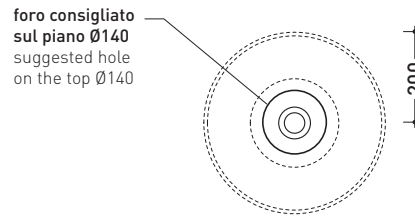

AP40A

Countertop basin 40 cm

●WITHOUT OVERFLOW ●WITHOUT TAP LEDGE

Complements: **Forty6 shelf (F6BL)**
Furniture BOX - depth. 37
Furniture BOX - depth. 50
Filo 60 / 75 structure (FI60SV - FI75SV)
Line taps basin: ONE - NOKÉ - SI - FOLD - X1
Line accessories: TWO - HOOP - NOKÉ - FOLD

Technical accessories: **Chrome siphon (SIFL/CR) - Telescopic chrome siphon (SIFL066)**
Stop & Go drain (PLSG)
CERAMIC Stop & Go drain (PLCE)
Two piece set chrome tap filters (RF026)

Package dim. | Weight **7 kg** | Pz. Pallet n° **42**

CE UNI EN 14688 - CL00 Dop-No14688

vista zenitale / zenital view

sizes in mm

Please consider a 2% tolerance on indicated measurements

CERAMIC: glossy finish

matt finish