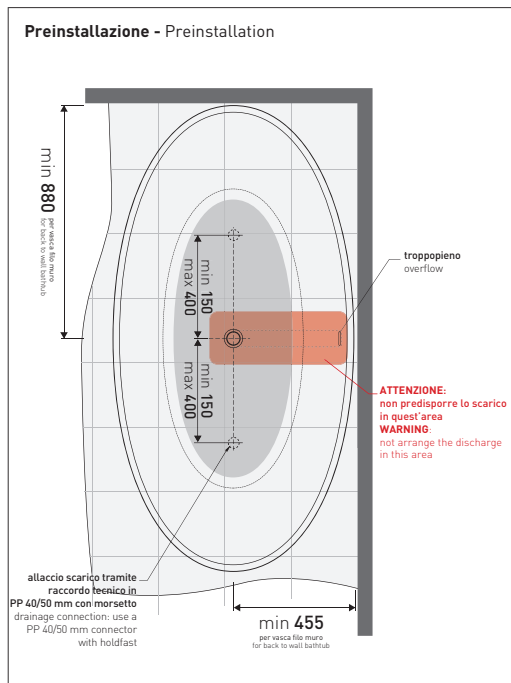

UNI EN 14516 - CL1 Dop-No14516

Capacità Max / Max Capacity 290 L.
Peso Netto / Net Weight 170 Kg.