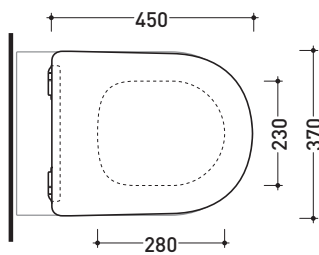

CE

art. AP117G - AP117RG
vista zenitale / zenital view