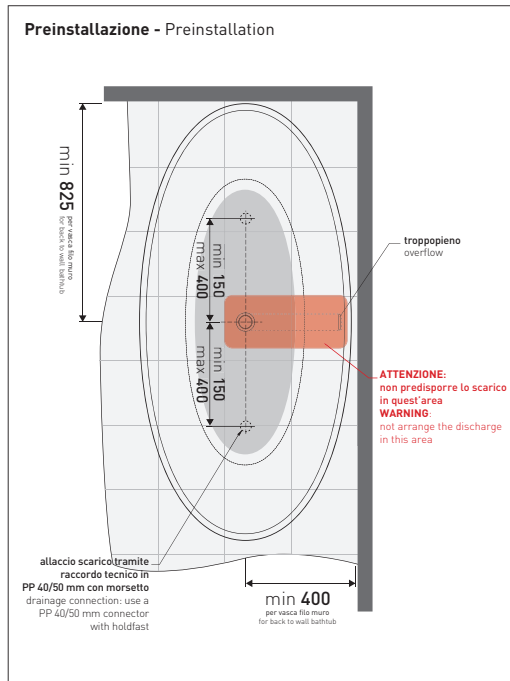

UNI EN 14516 - CL1 Dop-No14516

Capacità Max / Max Capacity 235 L.
Peso Netto / Net Weight 150 Kg.