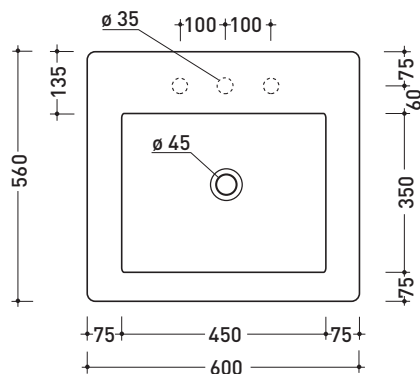

Package dim. 45 x 20,5 x 36 cm | Weight 10,5 kg | Pz. Pallet n° 30

CE UNI EN 14688 - CL20 Dop-No14688

vista zenitale / zenital view

vista zenitale / zenital view

vista frontale / frontal view

sezione longitudinale / section

Package dim. **52,5 x 19,5 x 48 cm** | Weight **21 kg** | Pz. Pallet n° **16**

CE UNI EN 14688 - CL20 Dop-No14688

vista zenitale / zenital view

foro consigliato sul piano
suggested hole on the top

vista zenitale / zenital view

5052 Acquagrande 60

Countertop - wall hung basin 60 cm

• WITH OVERFLOW • ARRANGED FOR THREE HOLES TAP

Complements: **Couple brackets (AQ04)**
Bracket with towel holder (STUB60)
Compono System benches (CSM90 - CSP135L)
Line taps basin: ONE - NOKÉ - SI - FOLD - X1
Line accessories: TWO - HOOP - NOKÉ - FOLD

Package dim. **62,5 x 25 x 60 cm** | Weight **32,5 kg** | Pz. Pallet n° **12**

CE UNI EN 14688 - CL20 Dop-No14688

vista zenitale / zenital view

foro consigliato sul piano
suggested hole on the top

vista zenitale / zenital view