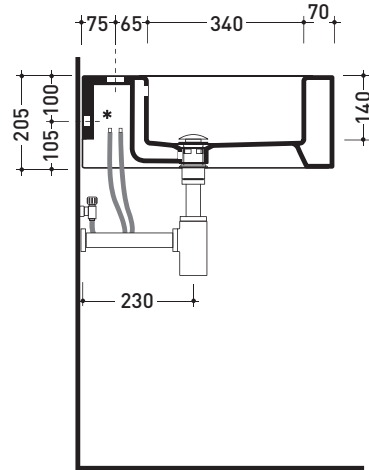

Package dim. 62,5 x 25 x 60 cm | Weight 30 kg | Pz. Pallet n° 12

CE UNI EN 14688 - CL20 Dop-No14688

vista zenitale / zenital view

vista frontale / frontal view

vista laterale / side view

sezione longitudinale / section

* ATTENZIONE: questo lavabo va fissato a parete
 ATTENTION: this basin is only wall mount

sizes in mm

Please consider a 2% tolerance on indicated measurements

CERAMIC: glossy finish

white

<http://www.ceramicaflaminia.it/en/lines/275-acquagrande>