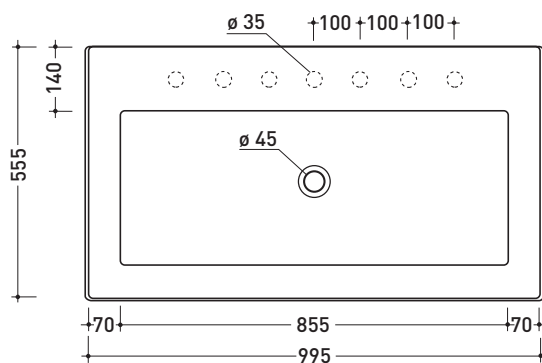

CE UNI EN 14688 - CL20 Dop-No14688

vista zenitale / zenital view