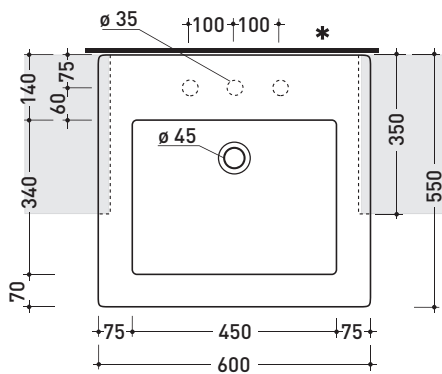

march 2021

Acquagrande

➔ **FLAMINIA.**

design **GIULIO CAPPELLINI** and **ROBERTO PALOMBA** 1997

5053 Acquagrande 60

Semi-inset basin 60 cm

• WITH OVERFLOW • ARRANGED FOR THREE HOLES TAP

Complements: **Wooden Set unit (MAS60)**
Line taps basin: ONE - NOKÉ - SI - FOLD - X1
Line accessories: TWO - HOOP - NOKÉ - FOLD

Package dim. 62,5 x 25 x 60 cm | Weight 30 kg | Pz. Pallet n° 12

CE UNI EN 14688 - CL20 Dop-No14688

vista zenitale / zenital view

vista frontale / frontal view

vista laterale / side view

sezione longitudinale / section