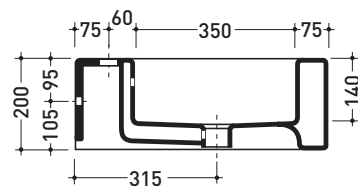

vista zenitale / zenital view