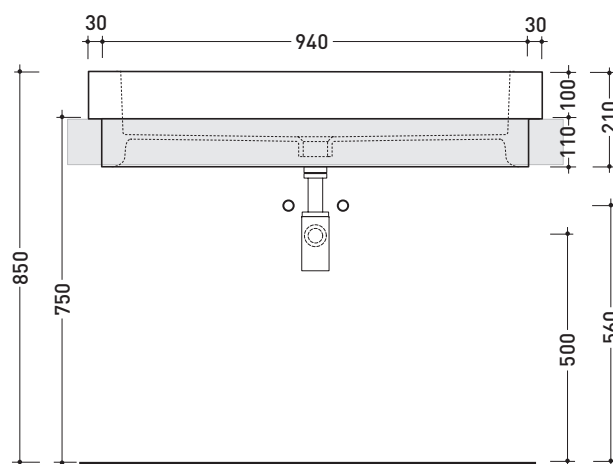

Package dim. 111 x 28 x 6 cm | Weight 3,8 kg | Pz. Pallet n° -

vista zenitale / zenital view

vista frontale / frontal view

vista laterale / lateral view

sizes in mm

STEEL: glossy finish

chrome

<http://www.ceramicaflaminia.it/en/lines/275-acquagrande>

5051/INC Acquagrande 100

Recessed basin 100 cm

•WITH OVERFLOW •ARRANGED FOR SEVEN HOLES TAP

Complements: **Line taps basin:** ONE - NOKÉ - SI - FOLD - X1
Line accessories: TWO - HOOP - NOKÉ - FOLD

Technical accessories: **Chrome siphon (SIFL/CR) - Telescopic chrome siphon (SIFL066)**
Stop & Go drain (PLSG)
CERAMIC Stop & Go drain (PLCE)
Two piece set chrome tap filters (RF026)

Package dim. 104 x 25 x 60 cm | Weight 41,5 kg | Pz. Pallet n° 8

CE UNI EN 14688 - CL20 Dop-No14688

vista zenitale / zenital view

vista frontale / frontal view

vista zenitale / zenital view

sezione longitudinale / section