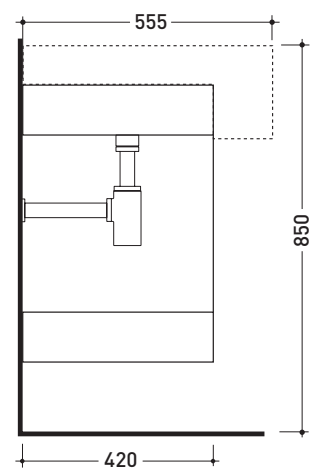

vista laterale / lateral view

sizes in mm

WOOD: finish

dark oak

<http://www.ceramicaflaminia.it/en/lines/275-acquagrande>

©ceramicaflaminiaspa - All rights reserved. Unauthorized copying, publication, reproduction as well as partial reproduction are prohibited

march 2021