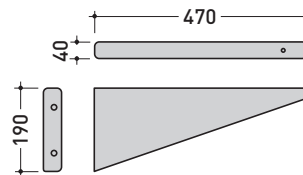

Package dim. 104 x 25 x 60 cm | Weight 57 kg | Pz. Pallet n° 8

CE UNI EN 14688 - CL20 Dop-No14688

vista zenitale / zenital view

vista frontale / frontal view

foro consigliato sul piano
suggested hole on the top

vista zenitale / zenital view

sezione longitudinale / section

art. AQ04 (OPTIONAL)
staffe di sostegno / supporting brackets

sizes in mm

Please consider a 2% tolerance on indicated measurements

CERAMIC: glossy finish