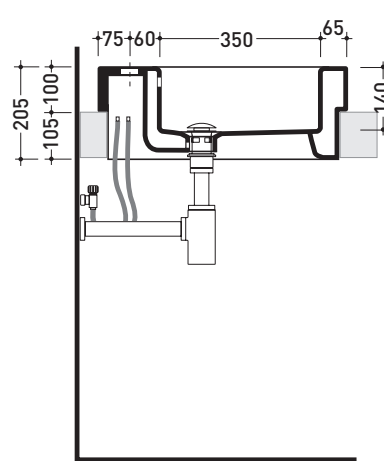

Technical accessories: **Chrome siphon (SIFL/CR) - Telescopic chrome siphon (SIFL066)**
Stop & Go drain (PLSG)
CERAMIC Stop & Go drain (PLCE)
Two piece set chrome tap filters (RF026)

Package dim. **62,5 x 25 x 60 cm** | Weight **27,5 kg** | Pz. Pallet n° **12**

CE UNI EN 14688 - CL20 Dop-No14688

vista zenitale / zenital view

vista zenitale / zenital view

vista frontale / frontal view

sezione longitudinale / section

sizes in mm

Please consider a 2% tolerance on indicated measurements