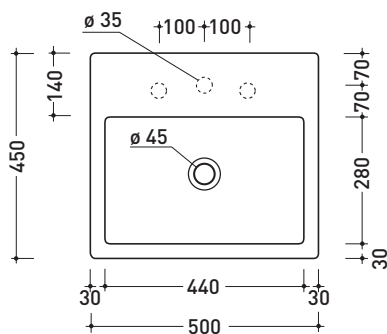

Package dim. 45 x 20,5 x 36 cm | Weight 10,5 kg | Pz. Pallet n° 30

CE UNI EN 14688 - CL20 Dop-No14688

vista zenitale / zenital view

vista zenitale / zenital view

vista frontale / frontal view

sezione longitudinale / section

march 2021

Acquagrande

➔ **FLAMINIA.**

design **GIULIO CAPPELLINI** and **ROBERTO PALOMBA** 1997

5058 Acqualight

Countertop - wall hung basin 50 cm

•WITH OVERFLOW •ARRANGED FOR THREE HOLES TAP

Complements: **Forty6 shelf (F65058)**
Solid shelf (SL5058)
Furniture BOX - depth. 50
Line taps basin: ONE - NOKÉ - SI - FOLD - X1
Line accessories: TWO - HOOP - NOKÉ - FOLD

Package dim. **52,5 x 19,5 x 48 cm** | Weight **21 kg** | Pz. Pallet n° **16**

CE UNI EN 14688 - CL20 Dop-No14688

vista zenitale / zenital view

foro consigliato sul piano
suggested hole on the top

vista zenitale / zenital view