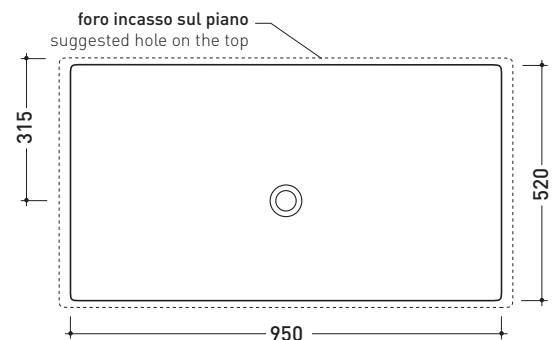

Package dim. 111 x 28 x 6 cm | Weight 3,8 kg | Pz. Pallet n° -

vista zenitale / zenital view

vista frontale / frontal view

vista laterale / lateral view

sizes in mm

STEEL: glossy finish

chrome

<http://www.ceramicaflaminia.it/en/lines/275-acquagrande>

5051/INC Acquagrande 100

Recessed basin 100 cm

•WITH OVERFLOW •ARRANGED FOR SEVEN HOLES TAP

Complements: **Line taps basin:** ONE - NOKÉ - SI - FOLD - X1
Line accessories: TWO - HOOP - NOKÉ - FOLD

Technical accessories: **Chrome siphon (SIFL/CR) - Telescopic chrome siphon (SIFL066)**
Stop & Go drain (PLSG)
CERAMIC Stop & Go drain (PLCE)
Two piece set chrome tap filters (RF026)

Package dim. 104 x 25 x 60 cm | Weight 41,5 kg | Pz. Pallet n° 8

CE UNI EN 14688 - CL20 Dop-No14688

vista zenitale / zenital view

vista frontale / frontal view

vista zenitale / zenital view

sezione longitudinale / section

sizes in mm

Please consider a 2% tolerance on indicated measurements

CERAMIC: glossy finish

white

<http://www.ceramicaflaminia.it/en/lines/275-acquagrande>

©ceramicaflaminiaspa - All rights reserved. Unauthorized copying, publication, reproduction as well as partial reproduction are prohibited