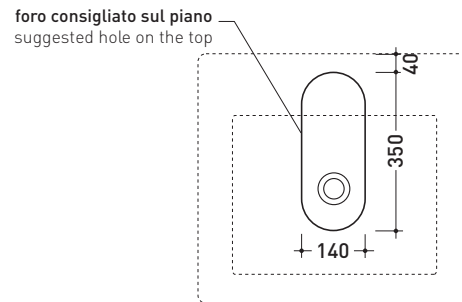

foro consigliato sul piano
suggested hole on the top