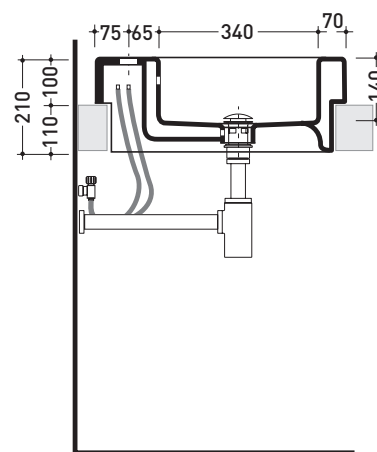

Package dim. 111 x 28 x 6 cm | Weight 3,8 kg | Pz. Pallet n° -

vista zenitale / zenital view

vista frontale / frontal view

vista laterale / lateral view

sizes in mm

STEEL: glossy finish

chrome

<http://www.ceramicaflaminia.it/en/lines/275-acquagrande>

5051/INC Acquagrande 100

Recessed basin 100 cm

•WITH OVERFLOW •ARRANGED FOR SEVEN HOLES TAP

Complements: **Line taps basin:** ONE - NOKÉ - SI - FOLD - X1
Line accessories: TWO - HOOP - NOKÉ - FOLD

Technical accessories: **Chrome siphon (SIFL/CR) - Telescopic chrome siphon (SIFL066)**
Stop & Go drain (PLSG)
CERAMIC Stop & Go drain (PLCE)
Two piece set chrome tap filters (RF026)

Package dim. 104 x 25 x 60 cm | Weight 41,5 kg | Pz. Pallet n° 8

CE UNI EN 14688 - CL20 Dop-No14688

vista zenitale / zenital view

vista frontale / frontal view

vista zenitale / zenital view

sezione longitudinale / section