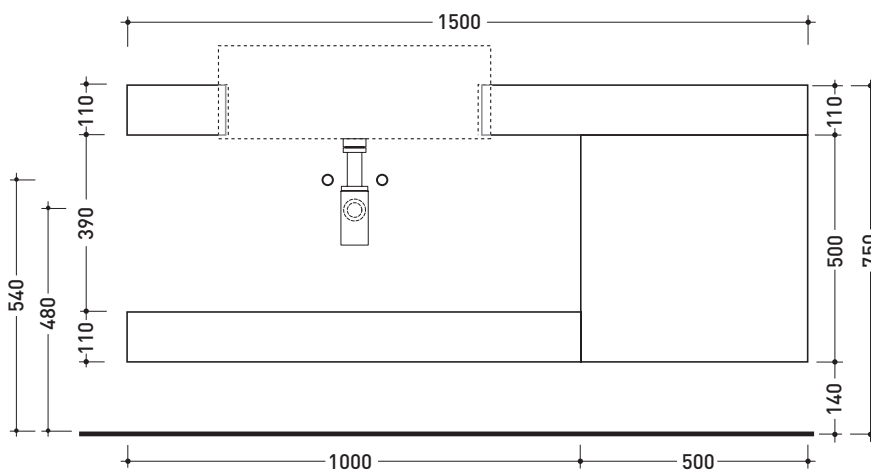

vista frontale / frontal view