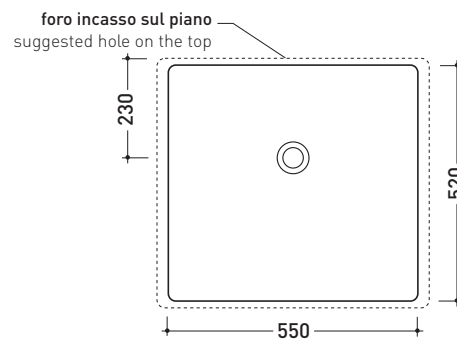

Technical accessories: **Chrome siphon (SIFL/CR) - Telescopic chrome siphon (SIFL066)**
Stop & Go drain (PLSG)
CERAMIC Stop & Go drain (PLCE)
Two piece set chrome tap filters (RF026)

Package dim. **62,5 x 25 x 60 cm** | Weight **27,5 kg** | Pz. Pallet n° **12**

CE UNI EN 14688 - CL20 Dop-No14688

vista zenitale / zenital view

vista zenitale / zenital view

vista frontale / frontal view

sezione longitudinale / section

sizes in mm

Please consider a 2% tolerance on indicated measurements