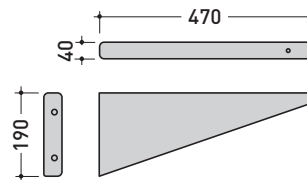

sezione longitudinale / section

art. AQ04 (OPTIONAL)
staffe di sostegno / supporting brackets

sizes in mm

Please consider a 2% tolerance on indicated measurements

CERAMIC: glossy finish