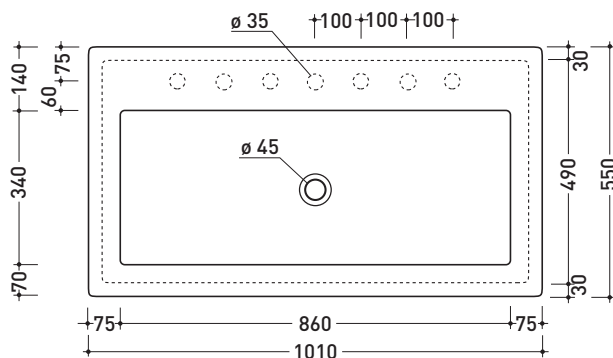

Package dim. **52,5 x 19,5 x 48 cm** | Weight **21 kg** | Pz. Pallet n° **16**

CE UNI EN 14688 - CL20 Dop-No14688

vista zenitale / zenital view

foro consigliato sul piano
suggested hole on the top

vista zenitale / zenital view

Package dim. 111 x 28 x 6 cm | Weight 3,8 kg | Pz. Pallet n° -

vista zenitale / zenital view

vista frontale / frontal view

vista laterale / lateral view

sizes in mm

STEEL: glossy finish

chrome

<http://www.ceramicaflaminia.it/en/lines/275-acquagrande>

5051/INC Acquagrande 100

Recessed basin 100 cm

•WITH OVERFLOW •ARRANGED FOR SEVEN HOLES TAP

Complements: **Line taps basin:** ONE - NOKÉ - SI - FOLD - X1
Line accessories: TWO - HOOP - NOKÉ - FOLD

Technical accessories: **Chrome siphon (SIFL/CR) - Telescopic chrome siphon (SIFL066)**
Stop & Go drain (PLSG)
CERAMIC Stop & Go drain (PLCE)
Two piece set chrome tap filters (RF026)

Package dim. 104 x 25 x 60 cm | Weight 41,5 kg | Pz. Pallet n° 8

CE UNI EN 14688 - CL20 Dop-No14688

vista zenitale / zenital view

vista frontale / frontal view

vista zenitale / zenital view

sezione longitudinale / section