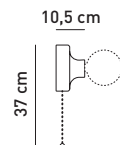

Sorgente / Light source

E 27
LED - DRAA max 18 W

art.
MKL17

- Lampada a parete a luce diffusa
- Corpo in ceramica
- Interruttore on/off a tirante
- Adatta per interni
- Lampadina non inclusa

- Wall mounted luminaire for diffused lighting
- Body in ceramic
- Pull switch
- Suitable for indoor application
- Bulbs not included