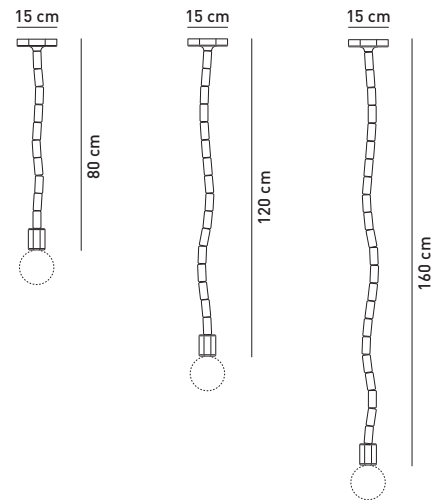

Make-Up

Paola Navone

Finiture / Finish

- bianco
  white
- latte
  milky white
- grafite
  graphite
- oro
  gold
- platino
  platinum

Sorgente / Light source

E 27
LED - DRAA max 18 W

art.
MKL80 - cm 80

art.
MKL120 - cm 120

art.
MKL160 - cm 160

- Lampada a sospensione a luce diffusa
- Cavo di sospensione interno in acciaio inossidabile
- Corpo in ceramica
- Adatta per interni
- Lampadina non inclusa

- Suspended luminaire for diffused lighting
- Inside suspension cables in steel
- Body in ceramic
- Suitable for indoor application
- Bulb not included