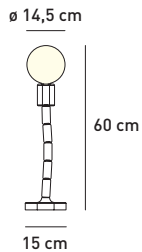

art.
MKLT60

Finiture / Finish

- bianco white
- latte milky white
- grafite graphite
- oro gold
- platino platinum

Sorgente / Light source

G 9
LED - DRT max 5 W