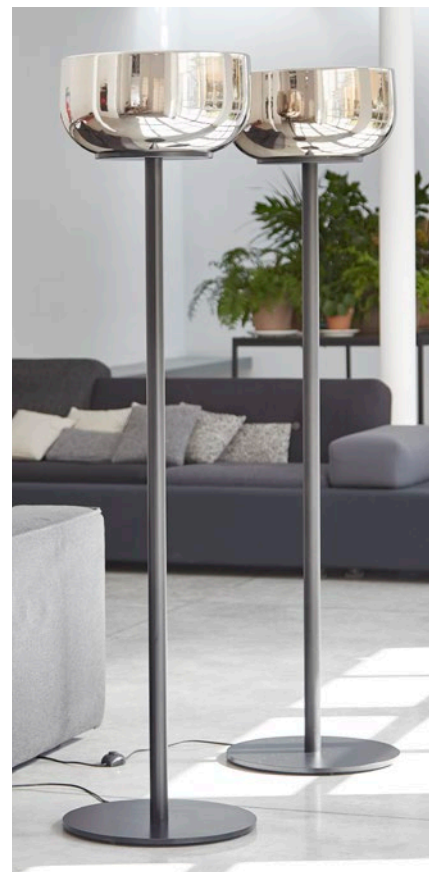

- Cable suspended luminaire for direct lighting
- Diffuser in ceramic
- Supports in chromed metal
- Braided electric cable in ivory white
- Suitable for indoor application
- Bulb not included

Finiture / Finish

- Cable suspended luminaire for direct lighting
 - Diffuser in ceramic
 - Supports in chromed metal
 - Suspension cables in steel
 - Transparent electric cable
- Suitable for indoor application
 - Bulb not included

art.
SDLT42

Finiture / Finish

- bianco white 
- latte milky white 
- grafite graphite 
- oro gold 
- platino platinum 

Sorgente / Light source

E 27
LED - DRAA max 18 W

- Lampada da terra a luce diretta
 - Diffusore in ceramica
- Base e supporto in metallo verniciato a polvere Nero opaco
 - Interruttore on/off sul cavo
 - Adatta per interni
 - Lampadina non inclusa

- Floor standing luminaire for direct lighting
 - Diffuser in ceramic
 - Base and structure in metal matte black powder coated finish
 - On/off switch on cord
- Suitable for indoor application
 - Bulb not included