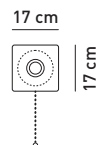

Sorgente / Light source

E 27
LED - DRAA max 18 W

art.
MKL17

- Lampada a parete a luce diffusa
- Corpo in ceramica
- Interruttore on/off a tirante
- Adatta per interni
- Lampadina non inclusa

- Wall mounted luminaire for diffused lighting
- Body in ceramic
- Pull switch
- Suitable for indoor application
- Bulbs not included