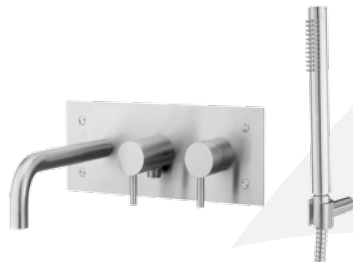

Miscelatore incasso vasca **senza set doccia** con:

- deviatore
- piastra
- bocca con aeratore

Concealed bath/shower mixer **without shower set** with:

- diverter
- wall plate
- spout with aerator

AC

STEEL 002 . .

AC

STEEL 010 . .

Finiture - Finishes **EUR**

Miscelatore incasso doccia con:

- piastra

Concealed shower mixer with:

- wall plate

AC

STEEL 015 . .

Finiture - Finishes **EUR**

Miscelatore incasso doccia con:

- deviatore
- piastra

Concealed shower mixer with:

- diverter
- wall plate

AC

STEEL 101 . .

Round Steel concealed shower set with:
 • Minimal Steel hand-shower
 • **Round Steel concealed** fixed bracket with **build-in water inlet**
 • 1/2"x1/2"/L. 1500 mm double interlock flexible hose

Finiture - Finishes EUR