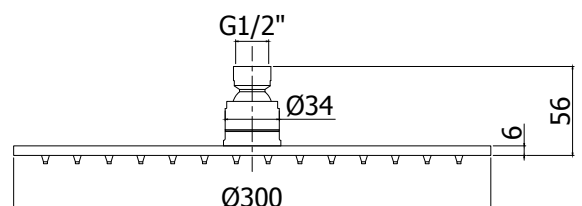

ZSOF 113 . . . STEEL

Finiture - Finishes   **EUR**

Soffione **Steel** Ø300 mm

AC

Steel Ø300 mm shower head