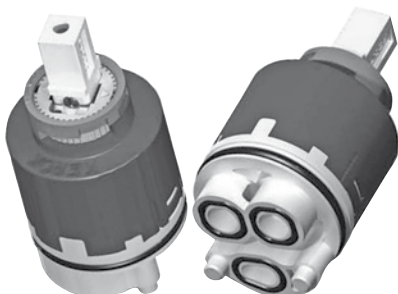

ZA91360   Cartuccia completa Ø40 mm con deviatore vasca/doccia per artt. 022-026
Complete cartridge Ø40 mm with diverter bath/shower for artt. 022-026