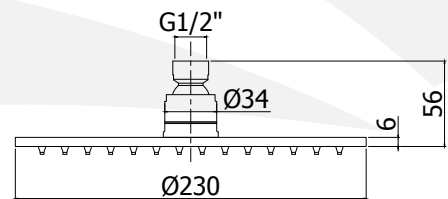

ZSOF 112 . . . STEEL

Finiture - Finishes   **EUR**

Soffione **Steel** Ø230 mm

AC

Steel Ø230 mm shower head