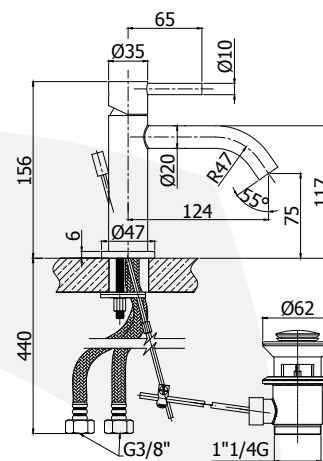

STEEL 071 . .

Finiture - Finishes   **EUR**

Miscelatore lavabo **senza scarico** con:

- aeratore
- set 2 flessibili / 450 mm - G3/8"

Wash basin mixer **without pop up waste** with:

- aerator
- set of 2 stainless steel hoses / 450 mm - G3/8"

AC