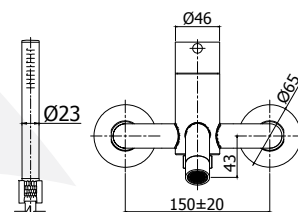

STEEL 071 . .

Finiture - Finishes **EUR**

Miscelatore lavabo **senza scarico** con:

- aeratore
- set 2 flessibili / 450 mm - G3/8"

Wash basin mixer **without pop up waste** with:

- aerator
- set of 2 stainless steel hoses / 450 mm - G3/8"