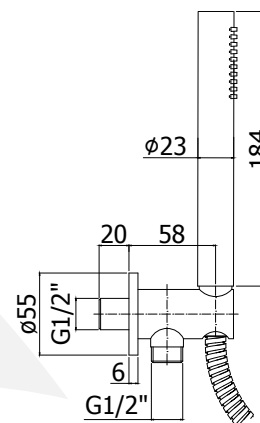

Finiture - Finishes EUR

AC