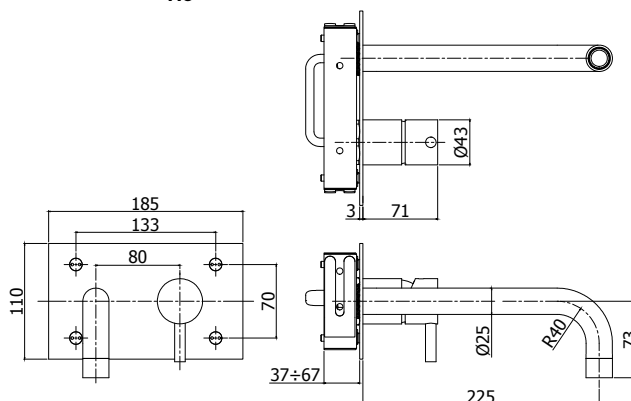

STEEL 101 . .

Finiture - Finishes   **EUR**

Miscelatore incasso lavabo con:

- piastra
- bocca con aeratore M24x1
- attacchi 1/2"G

Concealed single lever basin mixer with:

- wall plate
- spout with aerator M24x1
- 1/2"G connections

AC