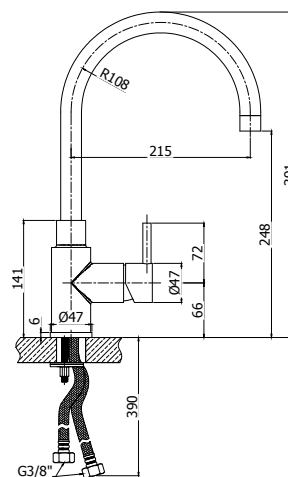

STEEL2 180 . .

Finiture - Finishes EUR

Miscelatore lavello laterale canna tubo orientabile
One-hole sink mixer high swivel spout

AC

STEEL2 185 . .

Finiture - Finishes EUR

Miscelatore lavello con doccetta monogetto estraibile
(**getto fisso**)
One-hole sink mixer with pull-out-spray (**fix-spray**)

AC