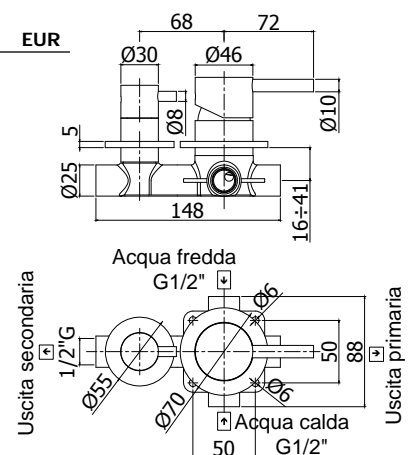

STEEL 015 . .

Finiture - Finishes **EUR**

Miscelatore incasso doccia con:

- deviatore
- piastra

Concealed shower mixer with:

- diverter
- wall plate

AC

STEEL 101 . .

Finiture - Finishes **EUR**

Miscelatore incasso lavabo con:

- piastra
- bocca con aeratore M24x1
- attacchi 1/2"G

Concealed single lever basin mixer with:

- wall plate
- spout with aerator M24x1
- 1/2"G connections