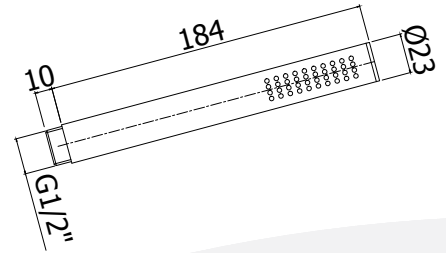

ZDOC 109 . . . MINIMAL STEEL

Finiture - Finishes   **EUR**

Doccia **Minimal Steel** (monogetto):

AC

- attacco universale 1/2"G

Minimal Steel (single spray) hand-shower:

- 1/2"G standard connection