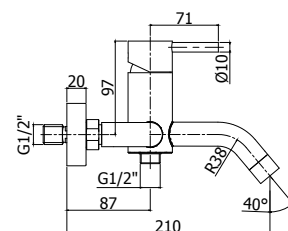

STEEL 101 . .

Finiture - Finishes   **EUR**

Miscelatore incasso lavabo con:

- piastra
- bocca con aeratore M24x1
- attacchi 1/2"G

Concealed single lever basin mixer with:

- wall plate
- spout with aerator M24x1
- 1/2"G connections

AC

STEEL 022 . .

Finiture - Finishes   **EUR**

Miscelatore vasca/doccia, **senza set doccia**, con:

- deviatore incorporato nella cartuccia
- aeratore

Bath/shower mixer, **without shower set**, with:

- cartridge with incorporated diverter
- aerator

AC

STEEL 026 . .

AC

Differenze da articolo **STEEL 022**:

- con supporto a muro **fisso**
- con doccia **Minimal Steel** e flessibile

Differences **STEEL 022** article:

- with **fixed** wall bracket
- with **Minimal Steel** hand-shower and flexible hose

STEEL 071 . .

Finiture - Finishes   **EUR**

Miscelatore lavabo **senza scarico** con:

- aeratore
- set 2 flessibili / 450 mm - G3/8"

Wash basin mixer **without pop up waste** with:

- aerator
- set of 2 stainless steel hoses / 450 mm - G3/8"

AC

STEEL 075 . .

AC

Differenze da articolo **STEEL 071**:

- con scarico automatico 1"1/4

Differences **STEEL 071** article:

- with 1"1/4 pop up waste

STEEL 081 . .

Finiture - Finishes   **EUR**

Miscelatore lavabo **prolungato senza scarico** con:

- aeratore
- set 2 flessibili / 450 mm - G3/8"

Tall wash basin mixer **without pop up waste** with:

- aerator
- set of 2 stainless steel hoses / 450 mm - G3/8"

AC