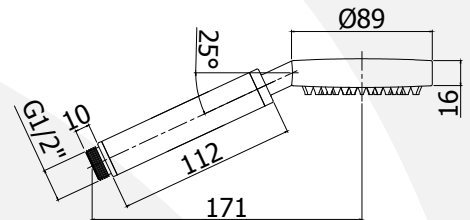

ZDOC 111 . . . SOFT STEEL

Finiture - Finishes   **EUR**

Doccia **Soft Steel** (monogetto):

AC

- attacco universale 1/2"G

Soft Steel (single spray) hand-shower:

- 1/2"G standard connection