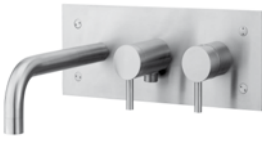

Miscelatore incasso vasca **senza set doccia** con:

- deviatore
- piastra
- bocca con aeratore

Concealed bath/shower mixer **without shower set** with:

- diverter
- wall plate
- spout with aerator

AC

STEEL 002 . .

AC

STEEL 010 . .

Finiture - Finishes **EUR**

Miscelatore incasso doccia con:

- piastra

Concealed shower mixer with:

- wall plate

AC

STEEL 015 . .

Finiture - Finishes **EUR**

Miscelatore incasso doccia con:

- deviatore
- piastra

Concealed shower mixer with:

- diverter
- wall plate

AC

STEEL 101 . .

Round Steel concealed shower set with:
 • Minimal Steel hand-shower
 • **Round Steel concealed** fixed bracket with **build-in water inlet**
 • 1/2"x1/2"/L. 1500 mm double interlock flexible hose

Finiture - Finishes EUR