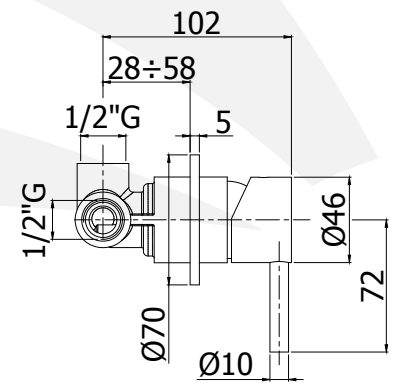

STEEL 010 . .

Finiture - Finishes   **EUR**

Miscelatore incasso doccia con:

- piastra

Concealed shower mixer with:

- wall plate

AC