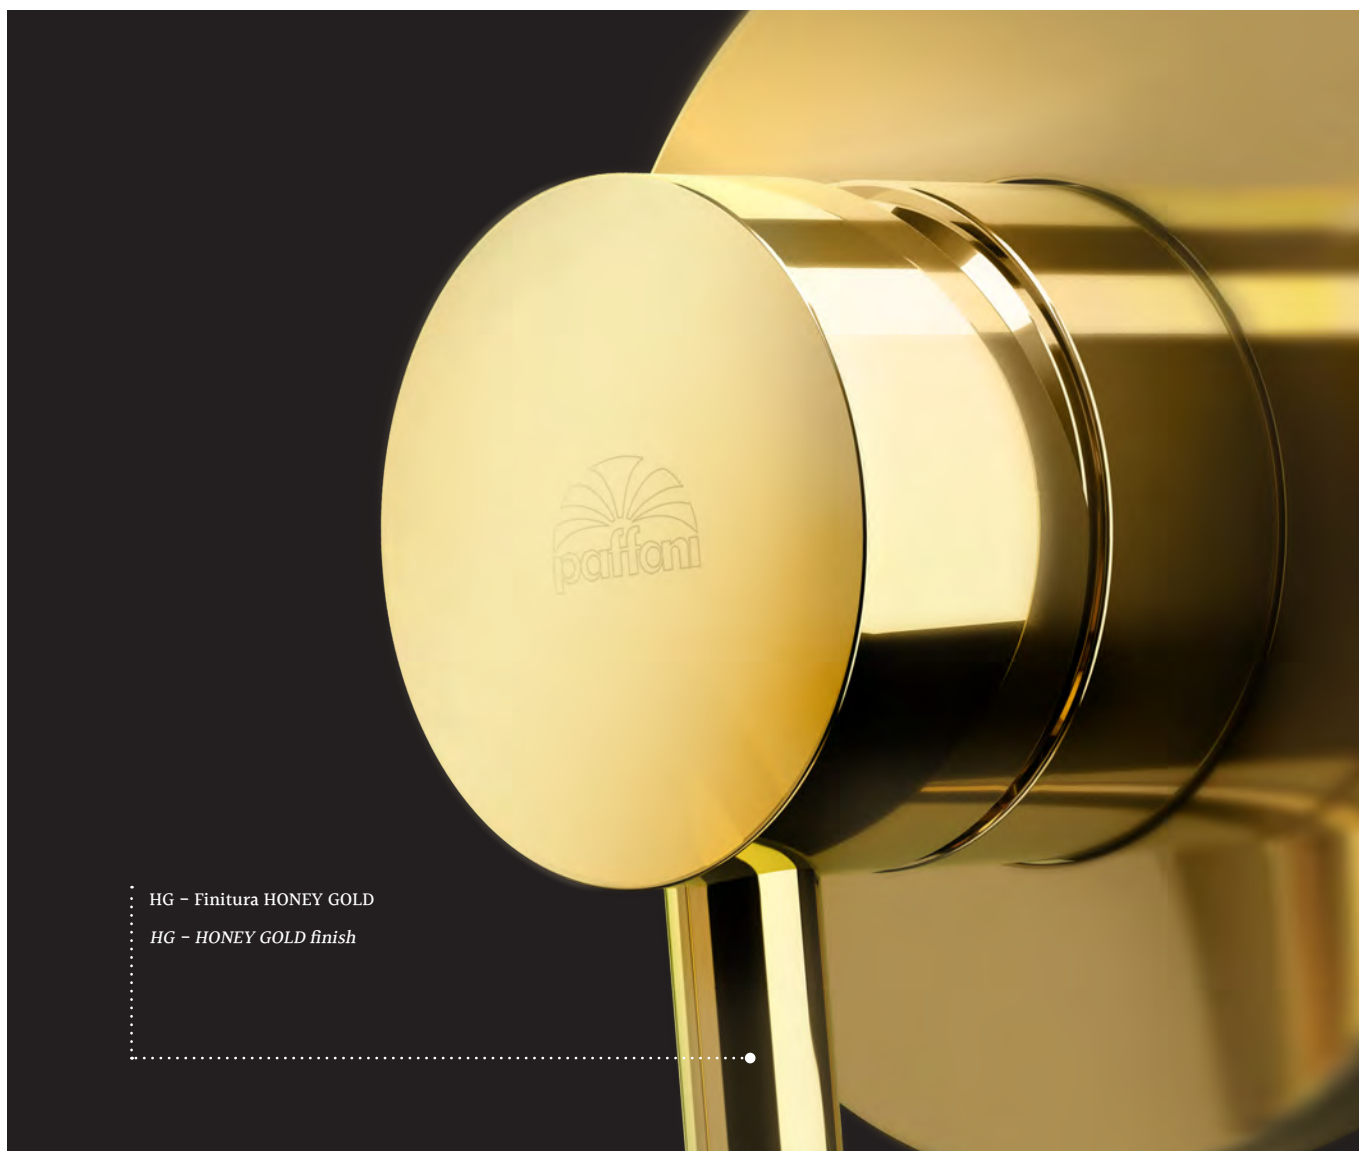

© LIG 101ST70-103ST70

Miscelatore incasso con bocca erogazione a muro 175 mm / 245 mm

Concealed two-hole basin mixer with wall spout 175 mm / 245 mm

HG - Finitura HONEY GOLD

HG - HONEY GOLD finish

© LIG 032ST