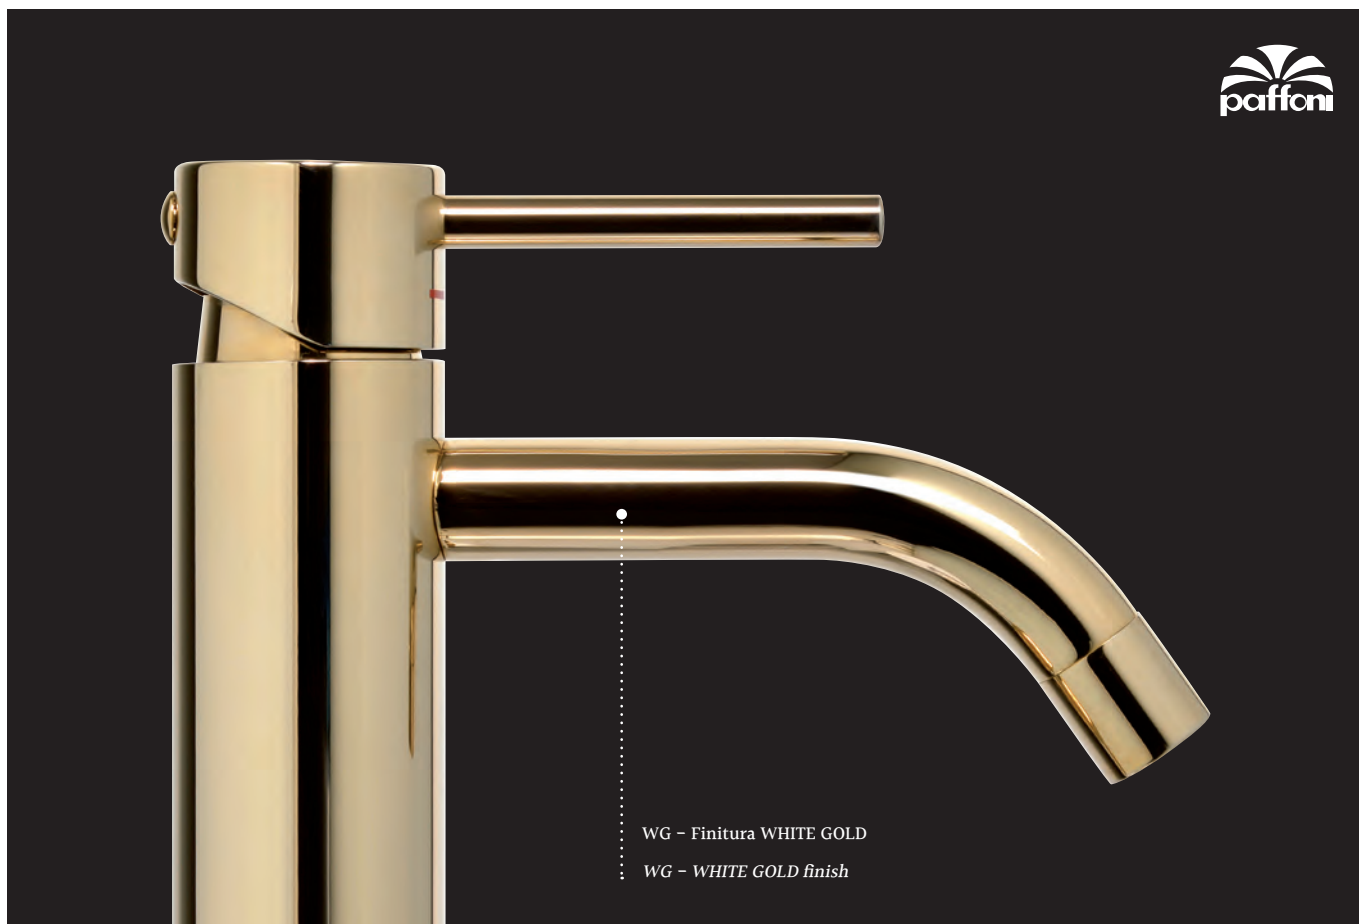

# finishes

© LIG 071ST

Miscelatore lavabo senza scarico  
 Wash basin mixer without pop up waste

© LIG 081ST

Miscelatore lavabo prolungato senza scarico  
 Tall wash basin mixer without pop up waste

© LIGX 071ST

Miscelatore lavabo senza scarico, con **leva cilindro**  
 Wash basin mixer without pop up waste, with **cylinder handle**

© LIGX 081ST

Miscelatore lavabo prolungato senza scarico, con **leva cilindro**  
 Tall wash basin mixer without pop up waste, with **cylinder handle**