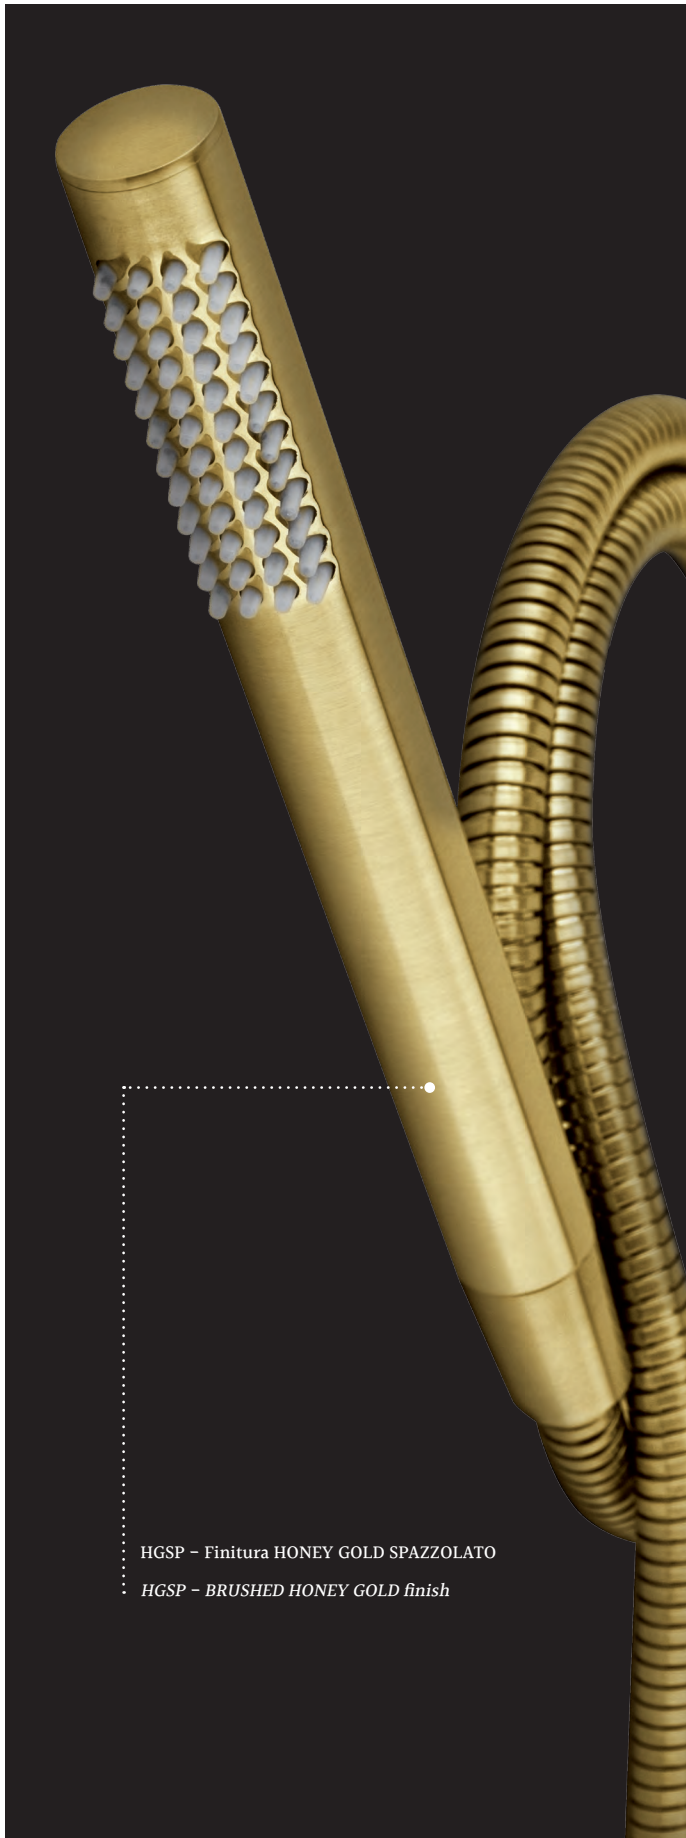

© LIG 101ST70-103ST70

Miscelatore incasso con bocca erogazione a muro 175 mm / 245 mm

Concealed two-hole basin mixer with wall spout 175 mm / 245 mm

HG - Finitura HONEY GOLD

HG - HONEY GOLD finish

© LIG 032ST