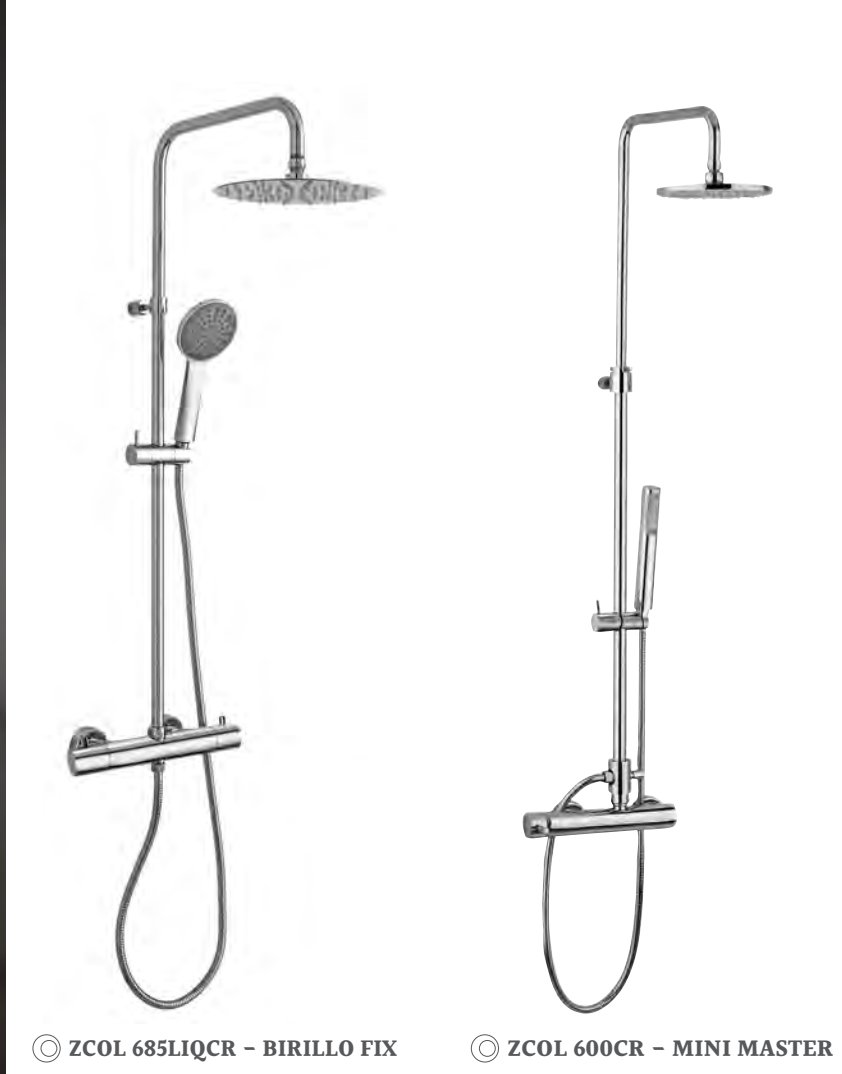

© ZCOL 670CR - MIRROR

© ZCOL 655CR - SYNCRO TOP

© ZCOL 665CR
CITY

colonne
doccia

shower
columns

© ZCOL 646LIQCR
BIRILLO

© ZCOL 685LIQCR - BIRILLO FIX

© ZCOL 600CR - MINI MASTER